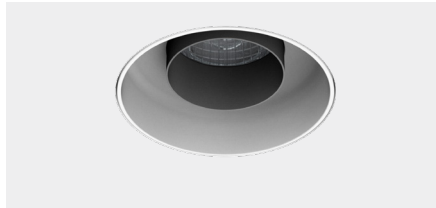

Mono 100 Trimless Type 2