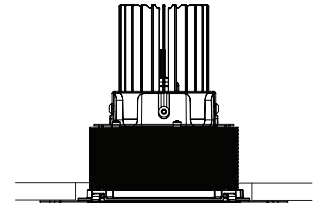

Mono 100 Trimless Type 2

140 - 160

178

Model

Code	101 10 0022 --,---
Installation	Trimless - Indoor/ Outdoor
Finish	Structured White/ Structured Black/ Custom
Material	Marine Grade Aluminium

Technical Data

Power (Luminaire)	24W		
Power (System)	27w		
Voltage	240V-AC		
Current	700mA		
Optics	Rotationally Symmetrical Direct 15°/ 30°/ 60°		
Colour Temperature	2700K	3000K	4000K
Luminous Flux	1763/ 1750/ 1765	1781/ 1770/ 1939	2091/ 2029/ 2110
TM30	Rf95 Rg103		
CRI	Ra97		
Lumen Maintenance	L80 B20 50000hrs		
Chromacity	<2 McAdam Step Ellipse		
Articulation	Fixed		
Cut-Out	Ø130 x 160mm		
Ingress Protection	IP44		
Control Device	Control Excluded		
Class	III