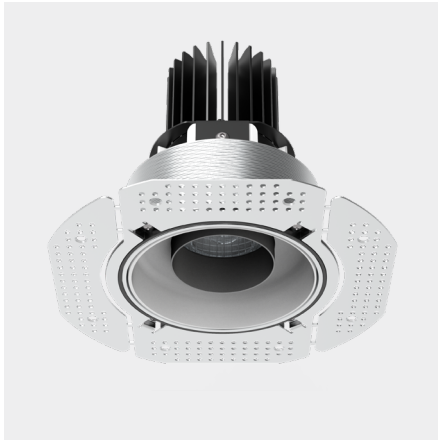

Mono 100 Trimless Type 2