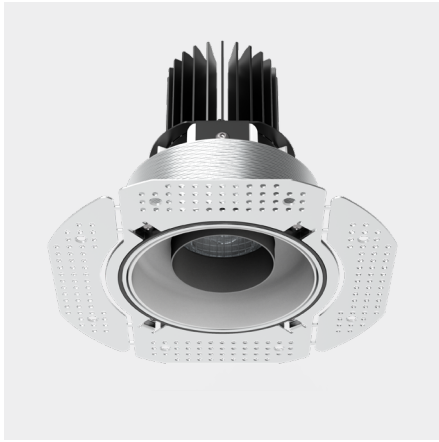

Mono 100 Trimless Type 2