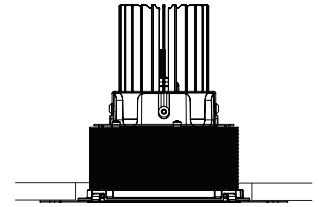

Mono 100 Trimless Type 1

140 - 160

178

Model

Code	101 10 0021 --,---
Installation	Trimless - Indoor/ Outdoor
Finish	Structured White/ Structured Black/ Custom
Material	Marine Grade Aluminium

Technical Data