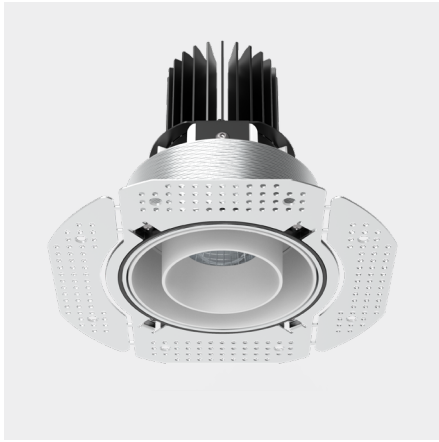

Mono 100 Trimless Type 3