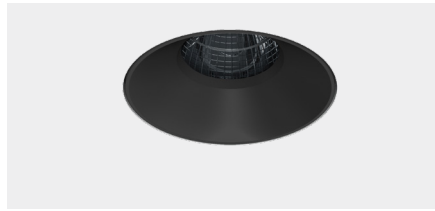

Mono 100 Trimless Type 1

140 - 160

178

Model

Code	101 10 0021 --,---
Installation	Trimless - Indoor/ Outdoor
Finish	Structured White/ Structured Black/ Custom
Material	Marine Grade Aluminium

Technical Data