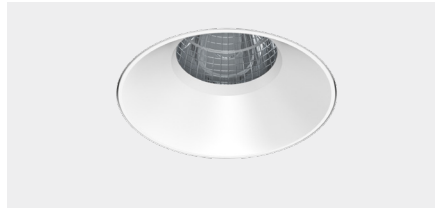

Mono 100 Trimless Type 1

140 - 160

178

Model

Code	101 10 0021 --,---
Installation	Trimless - Indoor/ Outdoor
Finish	Structured White/ Structured Black/ Custom
Material	Marine Grade Aluminium

Technical Data