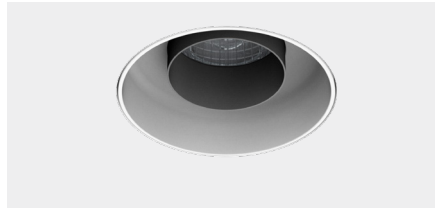

Mono 100 Trimless Type 2