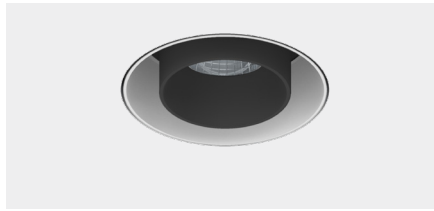

Mono 100 Trimless Type 3