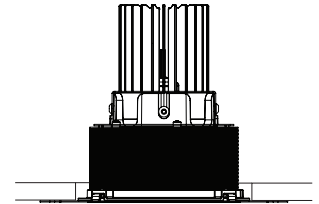

Mono 100 Trimless Type 1

140 - 160

178

Model

Code	101 10 0021 --,---
Installation	Trimless - Indoor/ Outdoor
Finish	Structured White/ Structured Black/ Custom
Material	Marine Grade Aluminium

Technical Data

Power (Luminaire)	24W		
Power (System)	27w		
Voltage	240V-AC		
Current	700mA		
Optics	Rotationally Symmetrical Direct 15°/ 30°/ 60°		
Colour Temperature	2700K	3000K	4000K
Luminous Flux	1763/ 1750/ 1765	1781/ 1770/ 1939	2091/ 2029/ 2110
TM30	Rf95 Rg103		
CRI	Ra97		
Lumen Maintenance	L80 B20 50000hrs		
Chromacity	<2 McAdam Step Ellipse		
Articulation	Fixed		
Cut-Out	Ø130 x 160mm		
Ingress Protection	IP44		
Control Device	Control Excluded		
Class	III