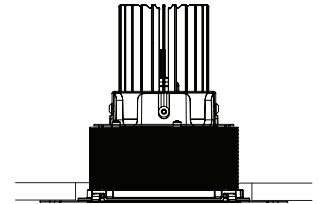

Mono 100 Trimless Type 2

140 - 160

178

Model

Code	101 10 0022 --,---
Installation	Trimless - Indoor/ Outdoor
Finish	Structured White/ Structured Black/ Custom
Material	Marine Grade Aluminium

Technical Data

Power (Luminaire)	16W		
Power (System)	19w		
Voltage	240V-AC		
Current	500mA		
Optics	Rotationally Symmetrical Direct 15°/ 30°/ 60°		
Colour Temperature	2700K	3000K	4000K
Luminous Flux	1314/ 1300/ 1350	1320/ 1300/ 1436	1548/ 1508/ 1568
TM30	Rf95 Rg103		
CRI	Ra97		
Lumen Maintenance	L90 B10 50000hrs		
Chromaticity	<2 McAdam Step Ellipse		
Articulation	Fixed		
Cut-Out	Ø130 x 160mm		
Ingress Protection	IP44		
Control Device	Control Excluded		
Class	III