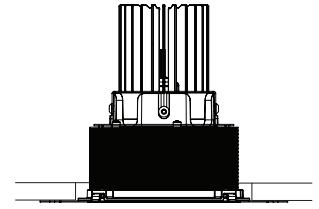

Mono 100 Trimless Type 1

140 - 160

178

Model

Code	101 10 0021 --,---
Installation	Trimless - Indoor/ Outdoor
Finish	Structured White/ Structured Black/ Custom
Material	Marine Grade Aluminium

Technical Data

Power (Luminaire)	16W		
Power (System)	19w		
Voltage	240V-AC		
Current	500mA		
Optics	Rotationally Symmetrical Direct 15°/ 30°/ 60°		
Colour Temperature	2700K	3000K	4000K
Luminous Flux	1314/ 1300/ 1350	1320/ 1300/ 1436	1548/ 1508/ 1568
TM30	Rf95 Rg103		
CRI	Ra97		
Lumen Maintenance	L90 B10 50000hrs		
Chromaticity	<2 McAdam Step Ellipse		
Articulation	Fixed		
Cut-Out	Ø130 x 160mm		
Ingress Protection	IP44		
Control Device	Control Excluded		
Class	III