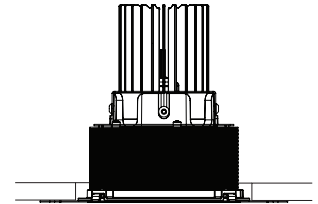

Mono 100 Trimless Type 3

140 - 160

178

Model

Code	101 10 0023 --,---
Installation	Trimless - Indoor/ Outdoor
Finish	Structured White/ Structured Black/ Custom
Material	Marine Grade Aluminium

Technical Data

Power (Luminaire)	16W		
Power (System)	19w		
Voltage	240V-AC		
Current	500mA		
Optics	Rotationally Symmetrical Direct 15°/ 30°/ 60°		
Colour Temperature	2700K	3000K	4000K
Luminous Flux	1314/ 1300/ 1350	1320/ 1300/ 1436	1548/ 1508/ 1568
TM30	Rf95 Rg103		
CRI	Ra97		
Lumen Maintenance	L90 B10 50000hrs		
Chromaticity	<2 McAdam Step Ellipse		
Articulation	Fixed		
Cut-Out	Ø130 x 160mm		
Ingress Protection	IP44		
Control Device	Control Excluded		
Class	III