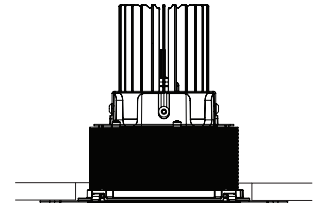

Mono 100 Trimless Type 2

140 - 160

178

Model

Code	101 10 0022 --,---
Installation	Trimless - Indoor/ Outdoor
Finish	Structured White/ Structured Black/ Custom
Material	Marine Grade Aluminium

Technical Data

Power (Luminaire)	12W
Power (System)	14w
Voltage	240V-AC
Current	350mA
Optics	Rotationally Symmetrical Direct 15°/ 30°/ 60°
Colour Temperature	2700K 3000K 4000K
Luminous Flux (lm)	956/ 1013/ 981 953/ 942/ 1037 1127/ 1095/ 1132
TM30	Rf95 Rg103
CRI	Ra97
Lumen Maintenance	L90 B10 50000hrs
Chromacity	<2 McAdam Step Ellipse
Articulation	Fixed
Cut-Out	Ø130 x 160mm
Ingress Protection	IP44
Control Device	Control Excluded
Class	III