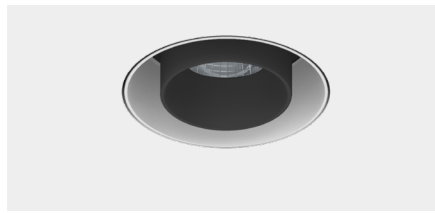

Mono 100 Trimless Type 3