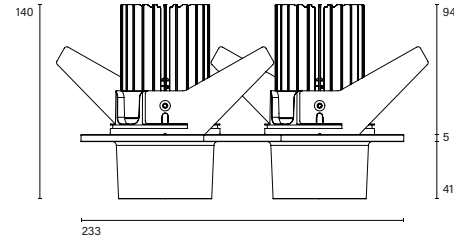

Mono 100² Recessed Type 3

Model

Code	101 10 0073 --,---
Installation	Recessed - Indoor/ Outdoor
Finish	Structured White/ Structured Black/ Custom
Material	Marine Grade Aluminium

Technical Data

Power (Luminaire)	2x 16W		
Power (System)	2x 19w		
Voltage	240V-AC		
Current	500mA		
Optics	Rotationally Symmetrical Direct 15°/ 30°/ 60°		
Colour Temperature	2700K	3000K	4000K
Luminous Flux	2x | 1314/ 1300/ 1350	2x | 1320/ 1300/ 1436	2x | 1548/ 1508/ 1568
TM30	Rf95 Rg103		
CRI	Ra97		
Lumen Maintenance	L90 B10 50000hrs		
Chromacity	<2 McAdam Step Ellipse		
Articulation	Fixed		
Cut-Out	2x Ø85 x 110mm - Centre-to-centre distance 110mm		
Ingress Protection	IP44		
Control Device	Control Excluded		
Class	III