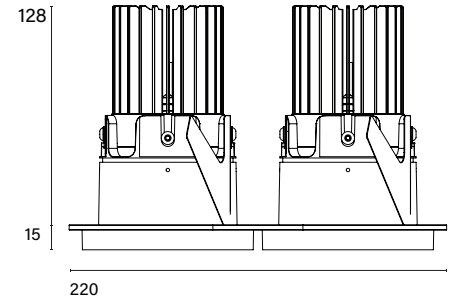

Mono 100² Recessed Type 1

Model

Code	101 10 0071 --,---
Installation	Recessed - Indoor/ Outdoor
Finish	Structured White/ Structured Black/ Custom
Material	Marine Grade Aluminium

Technical Data

Power (Luminaire)	2x 12W		
Power (System)	2x 14w		
Voltage	240V-AC		
Current	350mA		
Optics	Rotationally Symmetrical Direct 15°/ 30°/ 60°		
Colour Temperature	2700K	3000K	4000K
Luminous Flux (lm)	2x 956/ 1013/ 981	2x 953/ 942/ 1037	2x 1127/ 1095/ 1132
TM30	Rf95 Rg103		
CRI	Ra97		
Lumen Maintenance	L90 B10 50000hrs		
Chromacity	<2 McAdam Step Ellipse		
Articulation	Fixed		
Cut-Out	2x Ø85 x 140mm - Centre-to-centre distance 110mm		
Ingress Protection	IP44		
Control Device	Control Excluded		
Class	III		

Mono 100² Recessed Type 1

Model

Code	101 10 0071 --,---
Installation	Recessed - Indoor/ Outdoor
Finish	Structured White/ Structured Black/ Custom
Material	Marine Grade Aluminium

Technical Data

Power (Luminaire)	2x 16W		
Power (System)	2x 19w		
Voltage	240V-AC		
Current	500mA		
Optics	Rotationally Symmetrical Direct 15°/ 30°/ 60°		
Colour Temperature	2700K	3000K	4000K
Luminous Flux	2x 1314/ 1300/ 1350	2x 1320/ 1300/ 1436	2x 1548/ 1508/ 1568
TM30	Rf95 Rg103		
CRI	Ra97		
Lumen Maintenance	L90 B10 50000hrs		
Chromacity	<2 McAdam Step Ellipse		
Articulation	Fixed		
Cut-Out	2x Ø85 x 140mm - Centre-to-centre distance 110mm		
Ingress Protection	IP44		
Control Device	Control Excluded		
Class	III		