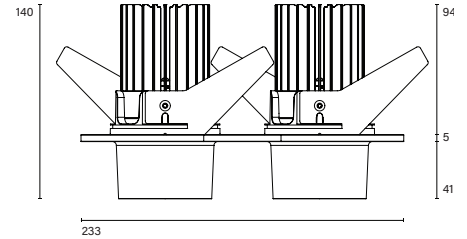

Mono 100² Recessed Type 3

Model

Code	101 10 0073 --,---
Installation	Recessed - Indoor/ Outdoor
Finish	Structured White/ Structured Black/ Custom
Material	Marine Grade Aluminium

Technical Data

Power (Luminaire)	2x 24W		
Power (System)	2x 27w		
Voltage	240V-AC		
Current	700mA		
Optics	Rotationally Symmetrical Direct 15°/ 30°/ 60°		
Colour Temperature	2700K	3000K	4000K
Luminous Flux	2x | 1763/ 1750/ 1765	2x | 1781/ 1770/ 1939	2x | 2091/ 2029/ 2110
TM30	Rf95 Rg103		
CRI	Ra97		
Lumen Maintenance	L80 B20 50000hrs		
Chromacity	<2 McAdam Step Ellipse		
Articulation	Fixed		
Cut-Out	2x Ø85 x 110mm - Centre-to-centre distance 110mm		
Ingress Protection	IP44		
Control Device	Control Excluded		
Class	III