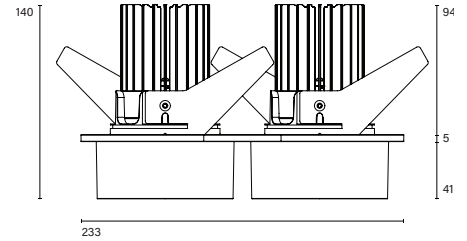

Mono 100² Recessed Type 2

Model

Code	101 10 0072 --,---
Installation	Recessed - Indoor/ Outdoor
Finish	Structured White/ Structured Black/ Custom
Material	Marine Grade Aluminium

Technical Data

Power (Luminaire)	2x 16W		
Power (System)	2x 19w		
Voltage	240V-AC		
Current	500mA		
Optics	Rotationally Symmetrical Direct 15°/ 30°/ 60°		
Colour Temperature	2700K	3000K	4000K
Luminous Flux	2x | 1314/ 1300/ 1350	2x | 1320/ 1300/ 1436	2x | 1548/ 1508/ 1568
TM30	Rf95 Rg103		
CRI	Ra97		
Lumen Maintenance	L90 B10 50000hrs		
Chromacity	<2 McAdam Step Ellipse		
Articulation	Fixed		
Cut-Out	2x Ø85 x 110mm - Centre-to-centre distance 110mm		
Ingress Protection	IP44		
Control Device	Control Excluded		
Class	III