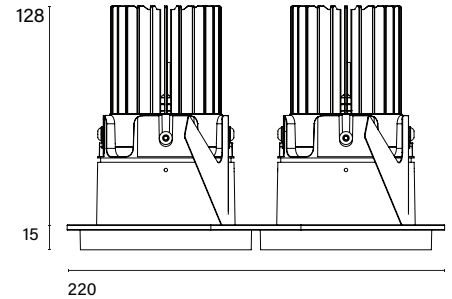

Mono 100² Recessed Type 1

Model

Code	101 10 0071 --,---
Installation	Recessed - Indoor/ Outdoor
Finish	Structured White/ Structured Black/ Custom
Material	Marine Grade Aluminium

Technical Data

Power (Luminaire)	2x 12W		
Power (System)	2x 14w		
Voltage	240V-AC		
Current	350mA		
Optics	Rotationally Symmetrical Direct 15°/ 30°/ 60°		
Colour Temperature	2700K	3000K	4000K
Luminous Flux (lm)	2x 956/ 1013/ 981	2x 953/ 942/ 1037	2x 1127/ 1095/ 1132
TM30	Rf95 Rg103		
CRI	Ra97		
Lumen Maintenance	L90 B10 50000hrs		
Chromacity	<2 McAdam Step Ellipse		
Articulation	Fixed		
Cut-Out	2x Ø85 x 140mm - Centre-to-centre distance 110mm		
Ingress Protection	IP44		
Control Device	Control Excluded		
Class	III		

Mono 100² Recessed Type 1

Model

Code	101 10 0071 --,---
Installation	Recessed - Indoor/ Outdoor
Finish	Structured White/ Structured Black/ Custom
Material	Marine Grade Aluminium

Technical Data

Power (Luminaire)	2x 16W		
Power (System)	2x 19w		
Voltage	240V-AC		
Current	500mA		
Optics	Rotationally Symmetrical Direct 15°/ 30°/ 60°		
Colour Temperature	2700K	3000K	4000K
Luminous Flux	2x 1314/ 1300/ 1350	2x 1320/ 1300/ 1436	2x 1548/ 1508/ 1568
TM30	Rf95 Rg103		
CRI	Ra97		
Lumen Maintenance	L90 B10 50000hrs		
Chromacity	<2 McAdam Step Ellipse		
Articulation	Fixed		
Cut-Out	2x Ø85 x 140mm - Centre-to-centre distance 110mm		
Ingress Protection	IP44		
Control Device	Control Excluded		
Class	III		