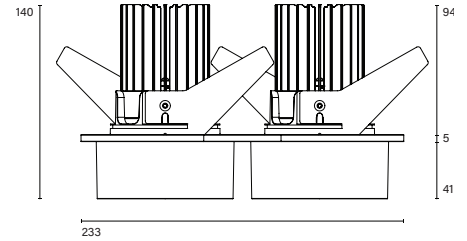

Mono 100² Recessed Type 2

Model

Code	101 10 0072 --,---
Installation	Recessed - Indoor/ Outdoor
Finish	Structured White/ Structured Black/ Custom
Material	Marine Grade Aluminium

Technical Data

Power (Luminaire)	2x 24W		
Power (System)	2x 27w		
Voltage	240V-AC		
Current	700mA		
Optics	Rotationally Symmetrical Direct 15°/ 30°/ 60°		
Colour Temperature	2700K	3000K	4000K
Luminous Flux	2x | 1763/ 1750/ 1765	2x | 1781/ 1770/ 1939	2x | 2091/ 2029/ 2110
TM30	Rf95 Rg103		
CRI	Ra97		
Lumen Maintenance	L80 B20 50000hrs		
Chromacity	<2 McAdam Step Ellipse		
Articulation	Fixed		
Cut-Out	2x Ø85 x 110mm - Centre-to-centre distance 110mm		
Ingress Protection	IP44		
Control Device	Control Excluded		
Class	III