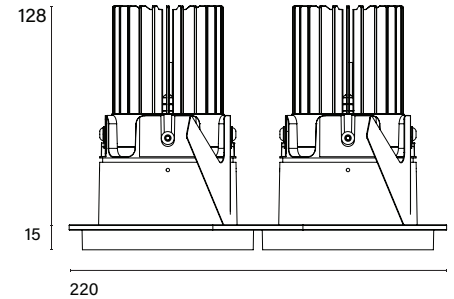

Mono 100² Recessed Type 1

Model

Code	101 10 0071 --,---
Installation	Recessed - Indoor/ Outdoor
Finish	Structured White/ Structured Black/ Custom
Material	Marine Grade Aluminium

Technical Data

Power (Luminaire)	2x 16W		
Power (System)	2x 19w		
Voltage	240V-AC		
Current	500mA		
Optics	Rotationally Symmetrical Direct 15°/ 30°/ 60°		
Colour Temperature	2700K	3000K	4000K
Luminous Flux	2x 1314/ 1300/ 1350	2x 1320/ 1300/ 1436	2x 1548/ 1508/ 1568
TM30	Rf95 Rg103		
CRI	Ra97		
Lumen Maintenance	L90 B10 50000hrs		
Chromacity	<2 McAdam Step Ellipse		
Articulation	Fixed		
Cut-Out	2x Ø85 x 140mm - Centre-to-centre distance 110mm		
Ingress Protection	IP44		
Control Device	Control Excluded		
Class	III		

Mono 100² Recessed Type 1

Model

Code	101 10 0071 --,---
Installation	Recessed - Indoor/ Outdoor
Finish	Structured White/ Structured Black/ Custom
Material	Marine Grade Aluminium

Technical Data

Power (Luminaire)	2x 24W		
Power (System)	2x 27w		
Voltage	240V-AC		
Current	700mA		
Optics	Rotationally Symmetrical Direct 15°/ 30°/ 60°		
Colour Temperature	2700K	3000K	4000K
Luminous Flux	2x 1763/ 1750/ 1765	2x 1781/ 1770/ 1939	2x 2091/ 2029/ 2110
TM30	Rf95 Rg103		
CRI	Ra97		
Lumen Maintenance	L80 B20 50000hrs		
Chromacity	<2 McAdam Step Ellipse		
Articulation	Fixed		
Cut-Out	2x Ø85 x 140mm - Centre-to-centre distance 110mm		
Ingress Protection	IP44		
Control Device	Control Excluded		
Class	III		