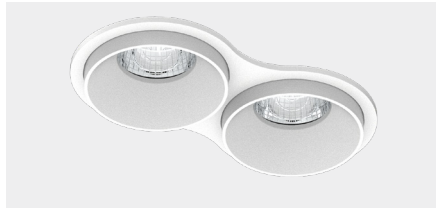

Mono 100² Recessed Type 1

Model

Code	101 10 0071 --,---
Installation	Recessed - Indoor/ Outdoor
Finish	Structured White/ Structured Black/ Custom
Material	Marine Grade Aluminium

Technical Data

Power (Luminaire)	2x 12W		
Power (System)	2x 14w		
Voltage	240V-AC		
Current	350mA		
Optics	Rotationally Symmetrical Direct 15°/ 30°/ 60°		
Colour Temperature	2700K	3000K	4000K
Luminous Flux (lm)	2x 956/ 1013/ 981	2x 953/ 942/ 1037	2x 1127/ 1095/ 1132
TM30	Rf95 Rg103		
CRI	Ra97		
Lumen Maintenance	L90 B10 50000hrs		
Chromacity	<2 McAdam Step Ellipse		
Articulation	Fixed		
Cut-Out	2x Ø85 x 140mm - Centre-to-centre distance 110mm		
Ingress Protection	IP44		
Control Device	Control Excluded		
Class	III		

Mono 100² Recessed Type 1

Model

Code	101 10 0071 --,---
Installation	Recessed - Indoor/ Outdoor
Finish	Structured White/ Structured Black/ Custom
Material	Marine Grade Aluminium

Technical Data

Power (Luminaire)	2x 16W		
Power (System)	2x 19w		
Voltage	240V-AC		
Current	500mA		
Optics	Rotationally Symmetrical Direct 15°/ 30°/ 60°		
Colour Temperature	2700K	3000K	4000K
Luminous Flux	2x 1314/ 1300/ 1350	2x 1320/ 1300/ 1436	2x 1548/ 1508/ 1568
TM30	Rf95 Rg103		
CRI	Ra97		
Lumen Maintenance	L90 B10 50000hrs		
Chromacity	<2 McAdam Step Ellipse		
Articulation	Fixed		
Cut-Out	2x Ø85 x 140mm - Centre-to-centre distance 110mm		
Ingress Protection	IP44		
Control Device	Control Excluded		
Class	III		