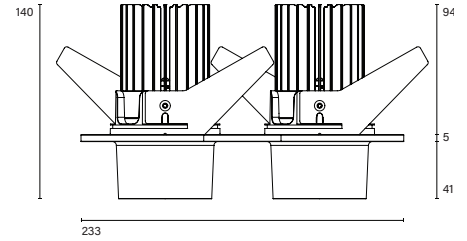

Mono 100² Recessed Type 3

Model

Code	101 10 0073 --,---
Installation	Recessed - Indoor/ Outdoor
Finish	Structured White/ Structured Black/ Custom
Material	Marine Grade Aluminium

Technical Data

Power (Luminaire)	2x 12W		
Power (System)	2x 14w		
Voltage	240V-AC		
Current	350mA		
Optics	Rotationally Symmetrical Direct 15°/ 30°/ 60°		
Colour Temperature	2700K	3000K	4000K
Luminous Flux (lm)	2x | 956/ 1013/ 981	2x | 953/ 942/ 1037	2x | 1127/ 1095/ 1132
TM30	Rf95 Rg103		
CRI	Ra97		
Lumen Maintenance	L90 B10 50000hrs		
Chromacity	<2 McAdam Step Ellipse		
Articulation	Fixed		
Cut-Out	2x Ø85 x 110mm - Centre-to-centre distance 110mm		
Ingress Protection	IP44		
Control Device	Control Excluded		
Class	III