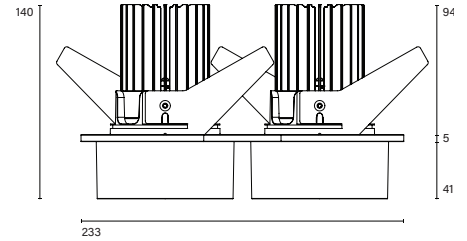

Mono 100² Recessed Type 2

Model

Code	101 10 0072 --,---
Installation	Recessed - Indoor/ Outdoor
Finish	Structured White/ Structured Black/ Custom
Material	Marine Grade Aluminium

Technical Data

Power (Luminaire)	2x 12W		
Power (System)	2x 14w		
Voltage	240V-AC		
Current	350mA		
Optics	Rotationally Symmetrical Direct 15°/ 30°/ 60°		
Colour Temperature	2700K	3000K	4000K
Luminous Flux (lm)	2x | 956/ 1013/ 981	2x | 953/ 942/ 1037	2x | 1127/ 1095/ 1132
TM30	Rf95 Rg103		
CRI	Ra97		
Lumen Maintenance	L90 B10 50000hrs		
Chromacity	<2 McAdam Step Ellipse		
Articulation	Fixed		
Cut-Out	2x Ø85 x 110mm - Centre-to-centre distance 110mm		
Ingress Protection	IP44		
Control Device	Control Excluded		
Class	III