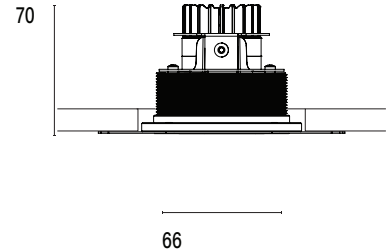

Mono 060 Trimless Type 1

Model

Code	101 06 0021 --,---
Installation	Trimless Concrete - Indoor/ Outdoor
Finish	Structured White/ Structured Black/ Custom
Material	Marine Grade Aluminium

Technical Data

Power (Luminaire)	6.8W		
Power (System)	8w		
Voltage	240V-AC		
Current	180mA		
Optics	Rotationally Symmetrical Direct 25°/ 40°/ 60°		
Colour Temperature	2700K	3000K	4000K
Luminous Flux (lm)	576/ 626/ 624	642/ 680/ 672	612/ 614/ 652
TM30	Rf95 Rg103		
CRI	Ra97		
Lumen Maintenance	L90 B10 50000hrs		
Chromacity	<2 McAdam Step Ellipse		
Articulation	Fixed		
Ingress Protection	IP44		
Control Device	Control Excluded		
Class	III