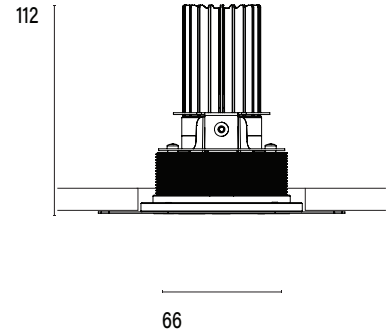

Mono 060 Trimless Type 2

Model

Code	101 06 0022 --,---
Installation	Trimless Concrete - Indoor/ Outdoor
Finish	Structured White/ Structured Black/ Custom
Material	Marine Grade Aluminium

Technical Data

Power (Luminaire)	12W		
Power (System)	14w		
Voltage	240V-AC		
Current	350mA		
Optics	Rotationally Symmetrical Direct 25°/ 40°/ 60°		
Colour Temperature	2700K	3000K	4000K
Luminous Flux (lm)	874/ 853/ 882	852/ 931/ 965	1044/ 1020/ 1049
TM30	Rf95 Rg103		
CRI	Ra97		
Lumen Maintenance	L90 B10 50000hrs		
Chromacity	<2 McAdam Step Ellipse		
Articulation	Fixed		
Ingress Protection	IP44		
Control Device	Control Excluded		
Class	III