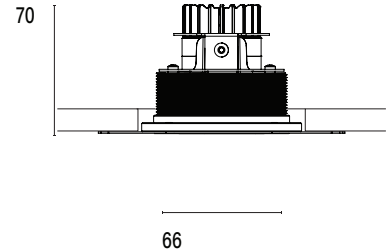

Mono 060 Trimless Type 2

Model

Code	101 06 0022 --,---
Installation	Trimless Concrete - Indoor/ Outdoor
Finish	Structured White/ Structured Black/ Custom
Material	Marine Grade Aluminium

Technical Data

Power (Luminaire)	6W
Power (System)	7w
Voltage	240V-AC
Current	350mA
Optics	Rotationally Symmetrical Direct 25°/ 40°/ 60°
Colour Temperature	2700K - 1800K
TM30	Rf95 Rg103
CRI	Ra90
Lumen Maintenance	L90 B1 50000hrs
Chromacity	<2 McAdam Step Ellipse
Articulation	Fixed
Ingress Protection	IP44
Control Device	Control Excluded
Class	III