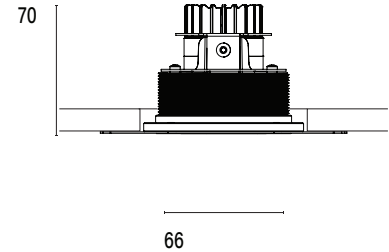

Mono 060 Trimless Type 3

Model

Code	101 06 0023 --,---
Installation	Trimless Concrete - Indoor/ Outdoor
Finish	Structured White/ Structured Black/ Custom
Material	Marine Grade Aluminium

Technical Data

Power (Luminaire)	6W
Power (System)	7w
Voltage	240V-AC
Current	350mA
Optics	Rotationally Symmetrical Direct 25°/ 40°/ 60°
Colour Temperature	2700K - 1800K
TM30	Rf95 Rg103
CRI	Ra90
Lumen Maintenance	L90 B10 50000hrs
Chromacity	<2 McAdam Step Ellipse
Articulation	Fixed
Ingress Protection	IP44
Control Device	Control Excluded
Class	III