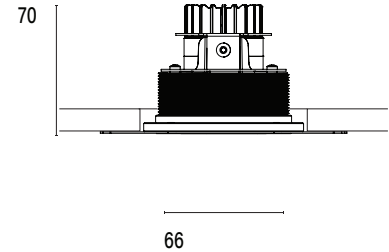

Mono 060 Trimless Type 2

Model

Code	101 06 0022 --,---
Installation	Trimless Concrete - Indoor/ Outdoor
Finish	Structured White/ Structured Black/ Custom
Material	Marine Grade Aluminium

Technical Data

Power (Luminaire)	6.8W		
Power (System)	8w		
Voltage	240V-AC		
Current	180mA		
Optics	Rotationally Symmetrical Direct 25°/ 40°/ 60°		
Colour Temperature	2700K	3000K	4000K
Luminous Flux (lm)	576/ 626/ 624	642/ 680/ 672	612/ 614/ 652
TM30	Rf95 Rg103		
CRI	Ra97		
Lumen Maintenance	L90 B10 50000hrs		
Chromaticity	<2 McAdam Step Ellipse		
Articulation	Fixed		
Ingress Protection	IP44		
Control Device	Control Excluded		
Class	III