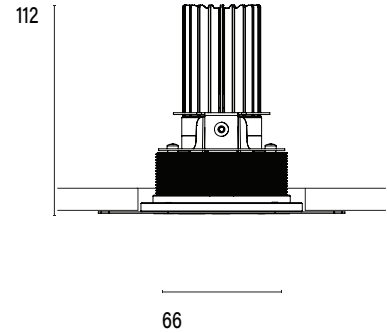

Mono 060 Trimless Type 3

Model

Code	101 06 0023 --,---
Installation	Trimless Concrete - Indoor/ Outdoor
Finish	Structured White/ Structured Black/ Custom
Material	Marine Grade Aluminium

Technical Data

Power (Luminaire)	12W		
Power (System)	14w		
Voltage	240V-AC		
Current	350mA		
Optics	Rotationally Symmetrical Direct 25°/ 40°/ 60°		
Colour Temperature	2700K	3000K	4000K
Luminous Flux (lm)	874/ 853/ 882	852/ 931/ 965	1044/ 1020/ 1049
TM30	Rf95 Rg103		
CRI	Ra97		
Lumen Maintenance	L90 B10 50000hrs		
Chromaticity	<2 McAdam Step Ellipse		
Articulation	Fixed		
Ingress Protection	IP44		
Control Device	Control Excluded		
Class	III