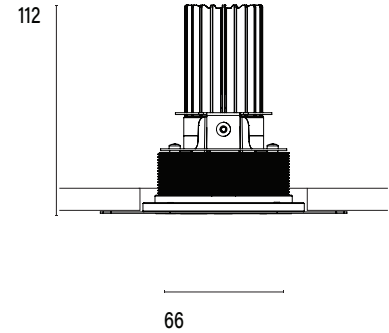

Mono 060 Trimless Type 1

Model

Code	101 06 0021 --,---
Installation	Trimless Concrete - Indoor/ Outdoor
Finish	Structured White/ Structured Black/ Custom
Material	Marine Grade Aluminium

Technical Data

Power (Luminaire)	12W		
Power (System)	14w		
Voltage	240V-AC		
Current	350mA		
Optics	Rotationally Symmetrical Direct 25°/ 40°/ 60°		
Colour Temperature	2700K	3000K	4000K
Luminous Flux (lm)	874/ 853/ 882	852/ 931/ 965	1044/ 1020/ 1049
TM30	Rf95 Rg103		
CRI	Ra97		
Lumen Maintenance	L90 B10 50000hrs		
Chromacity	<2 McAdam Step Ellipse		
Articulation	Fixed		
Ingress Protection	IP44		
Control Device	Control Excluded		
Class	III