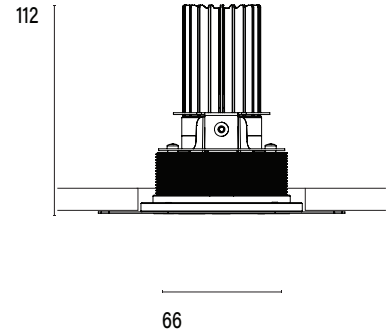

Mono 060 Trimless Type 3

Model

Code	101 06 0023 --,---
Installation	Trimless - Indoor/ Outdoor
Finish	Structured White/ Structured Black/ Custom
Material	Marine Grade Aluminium

Technical Data

Power (Luminaire)	6.8W		
Power (System)	8w		
Voltage	240V-AC		
Current	180mA		
Optics	Rotationally Symmetrical Direct 25°/ 40°/ 60°		
Colour Temperature	2700K	3000K	4000K
Luminous Flux (lm)	576/ 626/ 624	642/ 680/ 672	612/ 614/ 652
TM30	Rf95 Rg103		
CRI	Ra97		
Lumen Maintenance	L90 B10 50000hrs		
Chromacity	<2 McAdam Step Ellipse		
Articulation	Fixed		
Ingress Protection	IP44		
Control Device	Control Excluded		
Class	III		

Mono 060 Trimless Type 3

Model

Code	101 06 0023 --,---
Installation	Trimless - Indoor/ Outdoor
Finish	Structured White/ Structured Black/ Custom
Material	Marine Grade Aluminium

Technical Data

Power (Luminaire)	6W
Power (System)	7w
Voltage	240V-AC
Current	350mA
Optics	Rotationally Symmetrical Direct 25°/ 40°/ 60°
Colour Temperature	2700K - 1800K
TM30	Rf95 Rg103
CRI	Ra90
Lumen Maintenance	L90 B10 50000hrs
Chromacity	<2 McAdam Step Ellipse
Articulation	Fixed
Ingress Protection	IP44
Control Device	Control Excluded
Class	III

Mono 060 Trimless Type 3

Model

Code	101 06 0023 --,---
Installation	Trimless - Indoor/ Outdoor
Finish	Structured White/ Structured Black/ Custom
Material	Marine Grade Aluminium

Technical Data

Power (Luminaire)	12W		
Power (System)	14w		
Voltage	240V-AC		
Current	350mA		
Optics	Rotationally Symmetrical Direct 25°/ 40°/ 60°		
Colour Temperature	2700K	3000K	4000K
Luminous Flux (lm)	874/ 853/ 882	852/ 931/ 965	1044/ 1020/ 1049
TM30	Rf95 Rg103		
CRI	Ra97		
Lumen Maintenance	L90 B10 50000hrs		
Chromacity	<2 McAdam Step Ellipse		
Articulation	Fixed		
Ingress Protection	IP44		
Control Device	Control Excluded		
Class	III		