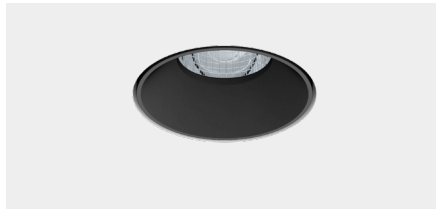

Mono 060 Trimless Type 1

Model

Code	101 06 0021 --,---
Installation	Trimless - Indoor/ Outdoor
Finish	Structured White/ Structured Black/ Custom
Material	Marine Grade Aluminium

Technical Data

Power (Luminaire)	6.8W		
Power (System)	8w		
Voltage	240V-AC		
Current	180mA		
Optics	Rotationally Symmetrical Direct 25°/ 40°/ 60°		
Colour Temperature	2700K	3000K	4000K
Luminous Flux (lm)	576/ 626/ 624	642/ 680/ 672	612/ 614/ 652
TM30	Rf95 Rg103		
CRI	Ra97		
Lumen Maintenance	L90 B10 50000hrs		
Chromacity	<2 McAdam Step Ellipse		
Articulation	Fixed		
Ingress Protection	IP44		
Control Device	Control Excluded		
Class	III		

Mono 060 Trimless Type 1

Model

Code	101 06 0021 --,---
Installation	Trimless - Indoor/ Outdoor
Finish	Structured White/ Structured Black/ Custom
Material	Marine Grade Aluminium

Technical Data

Power (Luminaire)	6W
Power (System)	7w
Voltage	240V-AC
Current	350mA
Optics	Rotationally Symmetrical Direct 25°/ 40°/ 60°
Colour Temperature	2700K - 1800K
TM30	Rf95 Rg103
CRI	Ra90
Lumen Maintenance	L90 B10 50000hrs
Chromacity	<2 McAdam Step Ellipse
Articulation	Fixed
Ingress Protection	IP44
Control Device	Control Excluded
Class	III

Mono 060 Trimless Type 1

Model

Code	101 06 0021 --,---
Installation	Trimless - Indoor/ Outdoor
Finish	Structured White/ Structured Black/ Custom
Material	Marine Grade Aluminium

Technical Data

Power (Luminaire)	12W		
Power (System)	14w		
Voltage	240V-AC		
Current	350mA		
Optics	Rotationally Symmetrical Direct 25°/ 40°/ 60°		
Colour Temperature	2700K	3000K	4000K
Luminous Flux (lm)	874/ 853/ 882	852/ 931/ 965	1044/ 1020/ 1049
TM30	Rf95 Rg103		
CRI	Ra97		
Lumen Maintenance	L90 B10 50000hrs		
Chromacity	<2 McAdam Step Ellipse		
Articulation	Fixed		
Ingress Protection	IP44		
Control Device	Control Excluded		
Class	III		