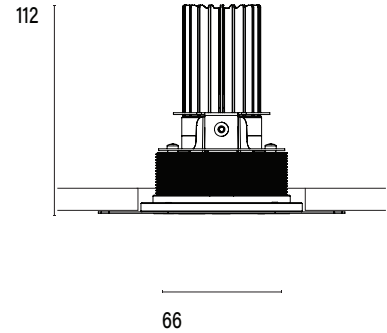

Mono 060 Trimless Type 2

Model

Code	101 06 0022 --,---
Installation	Trimless - Indoor/ Outdoor
Finish	Structured White/ Structured Black/ Custom
Material	Marine Grade Aluminium

Technical Data

Power (Luminaire)	6W
Power (System)	7w
Voltage	240V-AC
Current	350mA
Optics	Rotationally Symmetrical Direct 25°/ 40°/ 60°
Colour Temperature	2700K - 1800K
TM30	Rf95 Rg103
CRI	Ra90
Lumen Maintenance	L90 B1 50000hrs
Chromacity	<2 McAdam Step Ellipse
Articulation	Fixed
Ingress Protection	IP44
Control Device	Control Excluded
Class	III

Mono 060 Trimless Type 2

Model

Code	101 06 0022 --,---
Installation	Trimless - Indoor/ Outdoor
Finish	Structured White/ Structured Black/ Custom
Material	Marine Grade Aluminium

Technical Data

Power (Luminaire)	12W		
Power (System)	14w		
Voltage	240V-AC		
Current	350mA		
Optics	Rotationally Symmetrical Direct 25°/ 40°/ 60°		
Colour Temperature	2700K	3000K	4000K
Luminous Flux (lm)	874/ 853/ 882	852/ 931/ 965	1044/ 1020/ 1049
TM30	Rf95 Rg103		
CRI	Ra97		
Lumen Maintenance	L90 B10 50000hrs		
Chromacity	<2 McAdam Step Ellipse		
Articulation	Fixed		
Ingress Protection	IP44		
Control Device	Control Excluded		
Class	III		