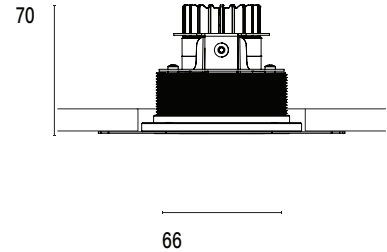

Mono 060 Trimless Type 1

Model

Code	101 06 0021 --,---
Installation	Trimless - Indoor/ Outdoor
Finish	Structured White/ Structured Black/ Custom
Material	Marine Grade Aluminium

Technical Data

Power (Luminaire)	6W
Power (System)	7w
Voltage	240V-AC
Current	350mA
Optics	Rotationally Symmetrical Direct 25°/ 40°/ 60°
Colour Temperature	2700K - 1800K
TM30	Rf95 Rg103
CRI	Ra90
Lumen Maintenance	L90 B10 50000hrs
Chromacity	<2 McAdam Step Ellipse
Articulation	Fixed
Ingress Protection	IP44
Control Device	Control Excluded
Class	III

Mono 060 Trimless Type 1

Model

Code	101 06 0021 --,---
Installation	Trimless - Indoor/ Outdoor
Finish	Structured White/ Structured Black/ Custom
Material	Marine Grade Aluminium

Technical Data

Power (Luminaire)	12W		
Power (System)	14w		
Voltage	240V-AC		
Current	350mA		
Optics	Rotationally Symmetrical Direct 25°/ 40°/ 60°		
Colour Temperature	2700K	3000K	4000K
Luminous Flux (lm)	874/ 853/ 882	852/ 931/ 965	1044/ 1020/ 1049
TM30	Rf95 Rg103		
CRI	Ra97		
Lumen Maintenance	L90 B10 50000hrs		
Chromacity	<2 McAdam Step Ellipse		
Articulation	Fixed		
Ingress Protection	IP44		
Control Device	Control Excluded		
Class	III		

Mono 060 Trimless Type 2

Model

Code	101 06 0022 --,---
Installation	Trimless - Indoor/ Outdoor
Finish	Structured White/ Structured Black/ Custom
Material	Marine Grade Aluminium

Technical Data

Power (Luminaire)	6.8W		
Power (System)	8w		
Voltage	240V-AC		
Current	180mA		
Optics	Rotationally Symmetrical Direct 25°/ 40°/ 60°		
Colour Temperature	2700K	3000K	4000K
Luminous Flux (lm)	576/ 626/ 624	642/ 680/ 672	612/ 614/ 652
TM30	Rf95 Rg103		
CRI	Ra97		
Lumen Maintenance	L90 B10 50000hrs		
Chromacity	<2 McAdam Step Ellipse		
Articulation	Fixed		
Ingress Protection	IP44		
Control Device	Control Excluded		
Class	III		