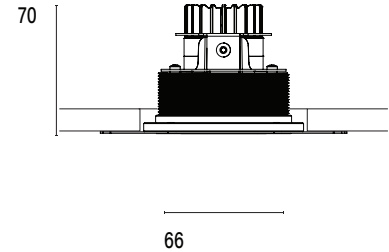

Mono 060 Trimless Type 2

Model

Code	101 06 0022 --,---
Installation	Trimless - Indoor/ Outdoor
Finish	Structured White/ Structured Black/ Custom
Material	Marine Grade Aluminium

Technical Data

Power (Luminaire)	12W		
Power (System)	14w		
Voltage	240V-AC		
Current	350mA		
Optics	Rotationally Symmetrical Direct 25°/ 40°/ 60°		
Colour Temperature	2700K	3000K	4000K
Luminous Flux (lm)	874/ 853/ 882	852/ 931/ 965	1044/ 1020/ 1049
TM30	Rf95 Rg103		
CRI	Ra97		
Lumen Maintenance	L90 B10 50000hrs		
Chromacity	<2 McAdam Step Ellipse		
Articulation	Fixed		
Ingress Protection	IP44		
Control Device	Control Excluded		
Class	III		

Mono 060 Trimless Type 3

Model

Code	101 06 0023 --,---
Installation	Trimless - Indoor/ Outdoor
Finish	Structured White/ Structured Black/ Custom
Material	Marine Grade Aluminium

Technical Data

Power (Luminaire)	6.8W		
Power (System)	8w		
Voltage	240V-AC		
Current	180mA		
Optics	Rotationally Symmetrical Direct 25°/ 40°/ 60°		
Colour Temperature	2700K	3000K	4000K
Luminous Flux (lm)	576/ 626/ 624	642/ 680/ 672	612/ 614/ 652
TM30	Rf95 Rg103		
CRI	Ra97		
Lumen Maintenance	L90 B10 50000hrs		
Chromacity	<2 McAdam Step Ellipse		
Articulation	Fixed		
Ingress Protection	IP44		
Control Device	Control Excluded		
Class	III		