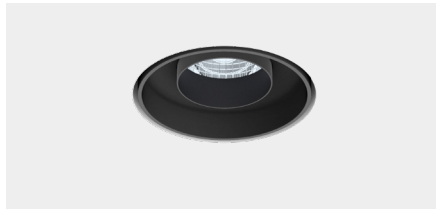

Mono 060 Trimless Type 1

Model

Code	101 06 0021 --,---
Installation	Trimless - Indoor/ Outdoor
Finish	Structured White/ Structured Black/ Custom
Material	Marine Grade Aluminium

Technical Data

Power (Luminaire)	6.8W		
Power (System)	8w		
Voltage	240V-AC		
Current	180mA		
Optics	Rotationally Symmetrical Direct 25°/ 40°/ 60°		
Colour Temperature	2700K	3000K	4000K
Luminous Flux (lm)	576/ 626/ 624	642/ 680/ 672	612/ 614/ 652
TM30	Rf95 Rg103		
CRI	Ra97		
Lumen Maintenance	L90 B10 50000hrs		
Chromacity	<2 McAdam Step Ellipse		
Articulation	Fixed		
Ingress Protection	IP44		
Control Device	Control Excluded		
Class	III		

Mono 060 Trimless Type 2

Model

Code	101 06 0022 --,---
Installation	Trimless - Indoor/ Outdoor
Finish	Structured White/ Structured Black/ Custom
Material	Marine Grade Aluminium

Technical Data

Power (Luminaire)	6W
Power (System)	7w
Voltage	240V-AC
Current	350mA
Optics	Rotationally Symmetrical Direct 25°/ 40°/ 60°
Colour Temperature	2700K - 1800K
TM30	Rf95 Rg103
CRI	Ra90
Lumen Maintenance	L90 B1 50000hrs
Chromacity	<2 McAdam Step Ellipse
Articulation	Fixed
Ingress Protection	IP44
Control Device	Control Excluded
Class	III

Mono 060 Trimless Type 2

Model

Code	101 06 0022 --,---
Installation	Trimless - Indoor/ Outdoor
Finish	Structured White/ Structured Black/ Custom
Material	Marine Grade Aluminium

Technical Data

Power (Luminaire)	12W		
Power (System)	14w		
Voltage	240V-AC		
Current	350mA		
Optics	Rotationally Symmetrical Direct 25°/ 40°/ 60°		
Colour Temperature	2700K	3000K	4000K
Luminous Flux (lm)	874/ 853/ 882	852/ 931/ 965	1044/ 1020/ 1049
TM30	Rf95 Rg103		
CRI	Ra97		
Lumen Maintenance	L90 B10 50000hrs		
Chromacity	<2 McAdam Step Ellipse		
Articulation	Fixed		
Ingress Protection	IP44		
Control Device	Control Excluded		
Class	III		