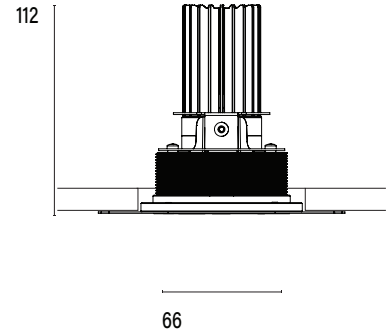

Mono 060 Trimless Type 1

Model

Code	101 06 0021 --,---
Installation	Trimless - Indoor/ Outdoor
Finish	Structured White/ Structured Black/ Custom
Material	Marine Grade Aluminium

Technical Data

Power (Luminaire)	6.8W		
Power (System)	8w		
Voltage	240V-AC		
Current	180mA		
Optics	Rotationally Symmetrical Direct 25°/ 40°/ 60°		
Colour Temperature	2700K	3000K	4000K
Luminous Flux (lm)	576/ 626/ 624	642/ 680/ 672	612/ 614/ 652
TM30	Rf95 Rg103		
CRI	Ra97		
Lumen Maintenance	L90 B10 50000hrs		
Chromacity	<2 McAdam Step Ellipse		
Articulation	Fixed		
Ingress Protection	IP44		
Control Device	Control Excluded		
Class	III		

Mono 060 Trimless Type 1

Model

Code	101 06 0021 --,---
Installation	Trimless - Indoor/ Outdoor
Finish	Structured White/ Structured Black/ Custom
Material	Marine Grade Aluminium

Technical Data

Power (Luminaire)	6W
Power (System)	7w
Voltage	240V-AC
Current	350mA
Optics	Rotationally Symmetrical Direct 25°/ 40°/ 60°
Colour Temperature	2700K - 1800K
TM30	Rf95 Rg103
CRI	Ra90
Lumen Maintenance	L90 B10 50000hrs
Chromacity	<2 McAdam Step Ellipse
Articulation	Fixed
Ingress Protection	IP44
Control Device	Control Excluded
Class	III

Mono 060 Trimless Type 1

Model

Code	101 06 0021 --,---
Installation	Trimless - Indoor/ Outdoor
Finish	Structured White/ Structured Black/ Custom
Material	Marine Grade Aluminium

Technical Data

Power (Luminaire)	12W		
Power (System)	14w		
Voltage	240V-AC		
Current	350mA		
Optics	Rotationally Symmetrical Direct 25°/ 40°/ 60°		
Colour Temperature	2700K	3000K	4000K
Luminous Flux (lm)	874/ 853/ 882	852/ 931/ 965	1044/ 1020/ 1049
TM30	Rf95 Rg103		
CRI	Ra97		
Lumen Maintenance	L90 B10 50000hrs		
Chromacity	<2 McAdam Step Ellipse		
Articulation	Fixed		
Ingress Protection	IP44		
Control Device	Control Excluded		
Class	III		