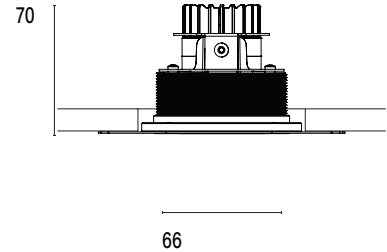

Mono 060 Trimless Type 1

Model

Code	101 06 0021 --,---
Installation	Trimless - Indoor/ Outdoor
Finish	Structured White/ Structured Black/ Custom
Material	Marine Grade Aluminium

Technical Data

Power (Luminaire)	6.8W		
Power (System)	8w		
Voltage	240V-AC		
Current	180mA		
Optics	Rotationally Symmetrical Direct 25°/ 40°/ 60°		
Colour Temperature	2700K	3000K	4000K
Luminous Flux (lm)	576/ 626/ 624	642/ 680/ 672	612/ 614/ 652
TM30	Rf95 Rg103		
CRI	Ra97		
Lumen Maintenance	L90 B10 50000hrs		
Chromacity	<2 McAdam Step Ellipse		
Articulation	Fixed		
Ingress Protection	IP44		
Control Device	Control Excluded		
Class	III		

Mono 060 Trimless Type 1

Model

Code	101 06 0021 --,---
Installation	Trimless - Indoor/ Outdoor
Finish	Structured White/ Structured Black/ Custom
Material	Marine Grade Aluminium

Technical Data

Power (Luminaire)	6W
Power (System)	7w
Voltage	240V-AC
Current	350mA
Optics	Rotationally Symmetrical Direct 25°/ 40°/ 60°
Colour Temperature	2700K - 1800K
TM30	Rf95 Rg103
CRI	Ra90
Lumen Maintenance	L90 B10 50000hrs
Chromacity	<2 McAdam Step Ellipse
Articulation	Fixed
Ingress Protection	IP44
Control Device	Control Excluded
Class	III

Mono 060 Trimless Type 1

Model

Code	101 06 0021 --,---
Installation	Trimless - Indoor/ Outdoor
Finish	Structured White/ Structured Black/ Custom
Material	Marine Grade Aluminium

Technical Data

Power (Luminaire)	12W		
Power (System)	14w		
Voltage	240V-AC		
Current	350mA		
Optics	Rotationally Symmetrical Direct 25°/ 40°/ 60°		
Colour Temperature	2700K	3000K	4000K
Luminous Flux (lm)	874/ 853/ 882	852/ 931/ 965	1044/ 1020/ 1049
TM30	Rf95 Rg103		
CRI	Ra97		
Lumen Maintenance	L90 B10 50000hrs		
Chromacity	<2 McAdam Step Ellipse		
Articulation	Fixed		
Ingress Protection	IP44		
Control Device	Control Excluded		
Class	III		