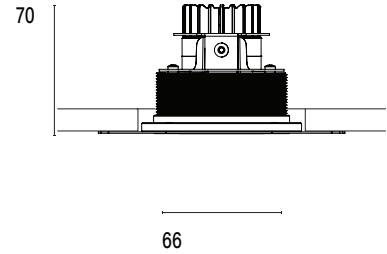

Mono 060 Trimless Type 1

Model

Code	101 06 0021 --,---
Installation	Trimless - Indoor/ Outdoor
Finish	Structured White/ Structured Black/ Custom
Material	Marine Grade Aluminium

Technical Data

Power (Luminaire)	12W		
Power (System)	14w		
Voltage	240V-AC		
Current	350mA		
Optics	Rotationally Symmetrical Direct 25°/ 40°/ 60°		
Colour Temperature	2700K	3000K	4000K
Luminous Flux (lm)	874/ 853/ 882	852/ 931/ 965	1044/ 1020/ 1049
TM30	Rf95 Rg103		
CRI	Ra97		
Lumen Maintenance	L90 B10 50000hrs		
Chromacity	<2 McAdam Step Ellipse		
Articulation	Fixed		
Ingress Protection	IP44		
Control Device	Control Excluded		
Class	III		

Mono 060 Trimless Type 2

Model

Code	101 06 0022 --,---
Installation	Trimless - Indoor/ Outdoor
Finish	Structured White/ Structured Black/ Custom
Material	Marine Grade Aluminium

Technical Data

Power (Luminaire)	6.8W		
Power (System)	8w		
Voltage	240V-AC		
Current	180mA		
Optics	Rotationally Symmetrical Direct 25°/ 40°/ 60°		
Colour Temperature	2700K	3000K	4000K
Luminous Flux (lm)	576/ 626/ 624	642/ 680/ 672	612/ 614/ 652
TM30	Rf95 Rg103		
CRI	Ra97		
Lumen Maintenance	L90 B10 50000hrs		
Chromacity	<2 McAdam Step Ellipse		
Articulation	Fixed		
Ingress Protection	IP44		
Control Device	Control Excluded		
Class	III		

Mono 060 Trimless Type 2

Model

Code	101 06 0022 --,---
Installation	Trimless - Indoor/ Outdoor
Finish	Structured White/ Structured Black/ Custom
Material	Marine Grade Aluminium

Technical Data

Power (Luminaire)	6W
Power (System)	7w
Voltage	240V-AC
Current	350mA
Optics	Rotationally Symmetrical Direct 25°/ 40°/ 60°
Colour Temperature	2700K - 1800K
TM30	Rf95 Rg103
CRI	Ra90
Lumen Maintenance	L90 B1 50000hrs
Chromacity	<2 McAdam Step Ellipse
Articulation	Fixed
Ingress Protection	IP44
Control Device	Control Excluded
Class	III