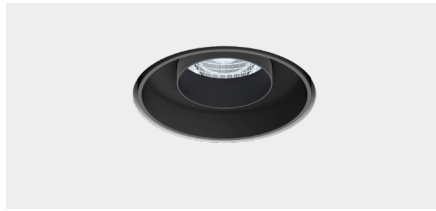

Mono 060 Trimless Type 2

Model

Code	101 06 0022 --,---
Installation	Trimless - Indoor/ Outdoor
Finish	Structured White/ Structured Black/ Custom
Material	Marine Grade Aluminium

Technical Data

Power (Luminaire)	6W
Power (System)	7w
Voltage	240V-AC
Current	350mA
Optics	Rotationally Symmetrical Direct 25°/ 40°/ 60°
Colour Temperature	2700K - 1800K
TM30	Rf95 Rg103
CRI	Ra90
Lumen Maintenance	L90 B1 50000hrs
Chromacity	<2 McAdam Step Ellipse
Articulation	Fixed
Ingress Protection	IP44
Control Device	Control Excluded
Class	III