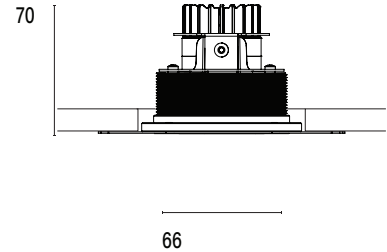

Mono 060 Trimless Type 3

Model

Code	101 06 0023 --,---
Installation	Trimless - Indoor/ Outdoor
Finish	Structured White/ Structured Black/ Custom
Material	Marine Grade Aluminium

Technical Data

Power (Luminaire)	6.8W		
Power (System)	8w		
Voltage	240V-AC		
Current	180mA		
Optics	Rotationally Symmetrical Direct 25°/ 40°/ 60°		
Colour Temperature	2700K	3000K	4000K
Luminous Flux (lm)	576/ 626/ 624	642/ 680/ 672	612/ 614/ 652
TM30	Rf95 Rg103		
CRI	Ra97		
Lumen Maintenance	L90 B10 50000hrs		
Chromacity	<2 McAdam Step Ellipse		
Articulation	Fixed		
Ingress Protection	IP44		
Control Device	Control Excluded		
Class	III		

Mono 060 Trimless Type 3

Model

Code	101 06 0023 --,---
Installation	Trimless - Indoor/ Outdoor
Finish	Structured White/ Structured Black/ Custom
Material	Marine Grade Aluminium

Technical Data

Power (Luminaire)	6W
Power (System)	7w
Voltage	240V-AC
Current	350mA
Optics	Rotationally Symmetrical Direct 25°/ 40°/ 60°
Colour Temperature	2700K - 1800K
TM30	Rf95 Rg103
CRI	Ra90
Lumen Maintenance	L90 B10 50000hrs
Chromacity	<2 McAdam Step Ellipse
Articulation	Fixed
Ingress Protection	IP44
Control Device	Control Excluded
Class	III