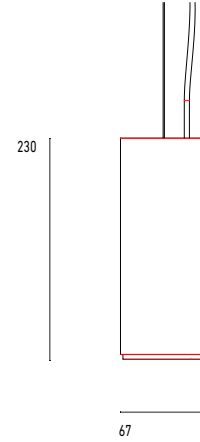

Mono 060 Cable Suspension Type 2

Model

Code	101 06 2002 --,---
Installation	Rod Suspension - Indoor
Finish	Structured White/ Structured Black/ Custom
Material	Marine Grade Aluminium

Technical Data

Power (Luminaire)	6.8W		
Power (System)	8w		
Voltage	240V-AC		
Current	180mA		
Optics	Rotationally Symmetrical Direct 25°/ 40°/ 60°		
Colour Temperature	2700K	3000K	4000K
Luminous Flux (lm)	576/ 626/ 624	642/ 680/ 672	612/ 614/ 652
TM30	Rf95 Rg103		
CRI	Ra97		
Lumen Maintenance	L90 B10 50000hrs		
Chromacity	<2 McAdam Step Ellipse		
Articulation	Fixed		
Ingress Protection	IP20		
Control Device	Integrated Driver (Fixed Output/ Phase Dim/ DALI)		
Class	III