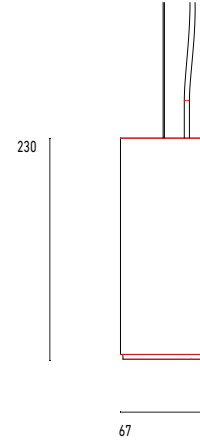

Mono 060 Cable Suspension Type 2

Model

Code	101 06 2002 --,---
Installation	Rod Suspension - Indoor
Finish	Structured White/ Structured Black/ Custom
Material	Marine Grade Aluminium

Technical Data

Power (Luminaire)	6W
Power (System)	7w
Voltage	240V-AC
Current	350mA
Optics	Rotationally Symmetrical Direct 25°/ 40°/ 60°
Colour Temperature	2700K - 1800K
TM30	Rf95 Rg103
CRI	Ra90
Lumen Maintenance	L90 B10 50000hrs
Chromacity	<2 McAdam Step Ellipse
Articulation	Fixed
Ingress Protection	IP20
Control Device	Integrated Driver (Fixed Output/ Phase Dim/ DALI)
Class	III