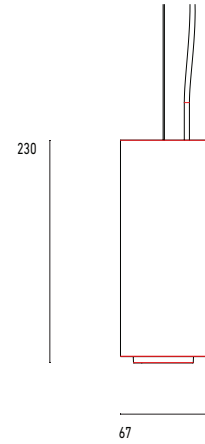

Mono 060 Cable Suspension Type 3

Model

Code	101 06 2003 --,---
Installation	Rod Suspension - Indoor
Finish	Structured White/ Structured Black/ Custom
Material	Marine Grade Aluminium

Technical Data

Power (Luminaire)	6W
Power (System)	7w
Voltage	240V-AC
Current	350mA
Optics	Rotationally Symmetrical Direct 25°/ 40°/ 60°
Colour Temperature	2700K - 1800K
TM30	Rf95 Rg103
CRI	Ra90
Lumen Maintenance	L90 B10 50000hrs
Chromacity	<2 McAdam Step Ellipse
Articulation	Fixed
Ingress Protection	IP20
Control Device	Integrated Driver (Fixed Output/ Phase Dim/ DALI)
Class	III