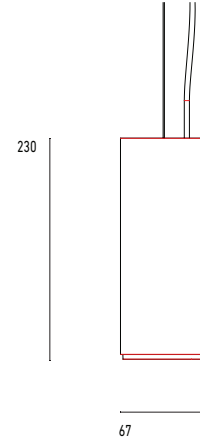

Mono 060 Cable Suspension Type 1

Model

Code	101 06 2001 --,---
Installation	Rod Suspension - Indoor
Finish	Structured White/ Structured Black/ Custom
Material	Marine Grade Aluminium

Technical Data

Power (Luminaire)	6.8W		
Power (System)	8w		
Voltage	240V-AC		
Current	180mA		
Optics	Rotationally Symmetrical Direct 25°/ 40°/ 60°		
Colour Temperature	2700K	3000K	4000K
Luminous Flux (lm)	576/ 626/ 624	642/ 680/ 672	612/ 614/ 652
TM30	Rf95 Rg103		
CRI	Ra97		
Lumen Maintenance	L90 B10 50000hrs		
Chromacity	<2 McAdam Step Ellipse		
Articulation	Fixed		
Ingress Protection	IP20		
Control Device	Integrated Driver (Fixed Output/ Phase Dim/ DALI)		
Class	III