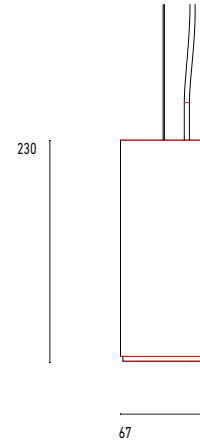

Mono 060 Rod Suspension Type 1

Model

Code	101 06 2001 --,---
Installation	Rod Suspension - Indoor
Finish	Structured White/ Structured Black/ Custom
Material	Marine Grade Aluminium

Technical Data

Power (Luminaire)	6W
Power (System)	7w
Voltage	240V-AC
Current	350mA
Optics	Rotationally Symmetrical Direct 25°/ 40°/ 60°
Colour Temperature	2700K - 1800K
TM30	Rf95 Rg103
CRI	Ra90
Lumen Maintenance	L90 B10 50000hrs
Chromacity	<2 McAdam Step Ellipse
Articulation	Fixed
Ingress Protection	IP20
Control Device	Integrated Driver (Fixed Output/ Phase Dim/ DALI)
Class	III