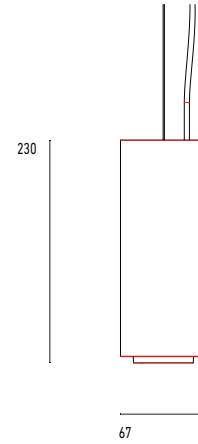

Mono 060 Cable Suspension Type 3

Model

Code	101 06 2003 --,---
Installation	Rod Suspension - Indoor
Finish	Structured White/ Structured Black/ Custom
Material	Marine Grade Aluminium

Technical Data

Power (Luminaire)	6.8W		
Power (System)	8w		
Voltage	240V-AC		
Current	180mA		
Optics	Rotationally Symmetrical Direct 25°/ 40°/ 60°		
Colour Temperature	2700K	3000K	4000K
Luminous Flux (lm)	576/ 626/ 624	642/ 680/ 672	612/ 614/ 652
TM30	Rf95 Rg103		
CRI	Ra97		
Lumen Maintenance	L90 B10 50000hrs		
Chromaticity	<2 McAdam Step Ellipse		
Articulation	Fixed		
Ingress Protection	IP20		
Control Device	Integrated Driver (Fixed Output/ Phase Dim/ DALI)		
Class	III