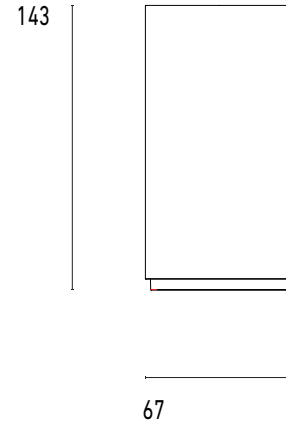

Mono 060 Surface Type 1

Model

Code	101 06 1001 --,---
Installation	Surface - Indoor/ Outdoor
Finish	Structured White/ Structured Black/ Custom
Material	Marine Grade Aluminium

Technical Data

Power (Luminaire)	6.8W		
Power (System)	8w		
Voltage	240V-AC		
Current	180mA		
Optics	Rotationally Symmetrical Direct 25°/ 40°/ 60°		
Colour Temperature	2700K	3000K	4000K
Luminous Flux (lm)	576/ 626/ 624	642/ 680/ 672	612/ 614/ 652
TM30	Rf95 Rg103		
CRI	Ra97		
Lumen Maintenance	L90 B10 50000hrs		
Chromaticity	<2 McAdam Step Ellipse		
Articulation	Fixed		
Ingress Protection	IP44 Front | IP20 Back		
Control Device	Control Excluded | Integrated Drive (Fixed Output/ Phase Dim)		
Class	III