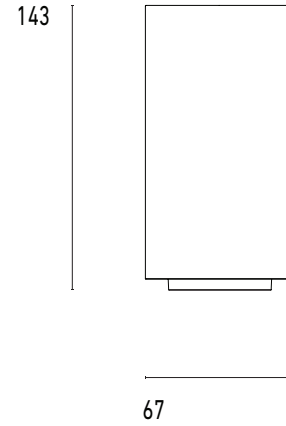

Mono 060 Surface Type 3

Model

Code	101 06 1003 --,---
Installation	Surface - Indoor/ Outdoor
Finish	Structured White/ Structured Black/ Custom
Material	Marine Grade Aluminium

Technical Data

Power (Luminaire)	6.8W		
Power (System)	8w		
Voltage	240V-AC		
Current	180mA		
Optics	Rotationally Symmetrical Direct 25°/ 40°/ 60°		
Colour Temperature	2700K	3000K	4000K
Luminous Flux (lm)	576/ 626/ 624	642/ 680/ 672	612/ 614/ 652
TM30	Rf95 Rg103		
CRI	Ra97		
Lumen Maintenance	L90 B10 50000hrs		
Chromaticity	<2 McAdam Step Ellipse		
Articulation	Fixed		
Ingress Protection	IP44 Front | IP20 Back		
Control Device	Control Excluded | Integrated Drive (Fixed Output/ Phase Dim)		
Class	III