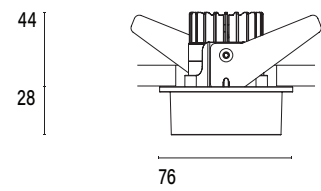

Mono 060² Recessed Type 1

Model

Code	101 06 0071 --,---
Installation	Recessed - Indoor
Finish	Structured White/ Structured Black/ Custom
Material	Marine Grade Aluminium

Technical Data

Power (Luminaire)	2x 6W
Power (System)	2x 7w
Voltage	240V-AC
Current	350mA
Optics	Rotationally Symmetrical Direct 25°/ 40°/ 60°
Colour Temperature	2700K - 1800K
TM30	Rf95 Rg103
CRI	Ra90
Lumen Maintenance	L90 B10 50000hrs
Chromacity	<2 McAdam Step Ellipse
Articulation	Fixed
Cut-Out	2x Ø55 x 65mm - Centre-to-centre distance 70mm
Ingress Protection	IP44
Control Device	Control Excluded
Class	III

Mono 060² Recessed Type 1

Model

Code	101 06 0071 --,---
Installation	Recessed - Indoor
Finish	Structured White/ Structured Black/ Custom
Material	Marine Grade Aluminium

Technical Data

Power (Luminaire)	2x 12W		
Power (System)	2x 14w		
Voltage	240V-AC		
Current	350mA		
Optics	Rotationally Symmetrical Direct 25°/ 40°/ 60°		
Colour Temperature	2700K	3000K	4000K
Luminous Flux (lm)	2x 874/ 853/ 882	2x 852/ 931/ 965	2x 1044/ 1020/ 1049
TM30	Rf95 Rg103		
CRI	Ra97		
Lumen Maintenance	L90 B10 50000hrs		
Chromaticity	<2 McAdam Step Ellipse		
Articulation	Fixed		
Cut-Out	2x Ø55 x 105mm - Centre-to-centre distance 70mm		
Ingress Protection	IP44		
Control Device	Control Excluded		
Class	III		

Mono 060² Recessed Type 2

Model

Code	101 06 0072 --,---
Installation	Recessed - Indoor
Finish	Structured White/ Structured Black/ Custom
Material	Marine Grade Aluminium

Technical Data

Power (Luminaire)	2x 6.8W		
Power (System)	2x 8w		
Voltage	240V-AC		
Current	180mA		
Optics	Rotationally Symmetrical Direct 25°/ 40°/ 60°		
Colour Temperature	2700K	3000K	4000K
Luminous Flux (lm)	2x 576/ 626/ 624	2x 642/ 680/ 672	2x 612/ 614/ 652
TM30	Rf95 Rg103		
CRI	Ra97		
Lumen Maintenance	L90 B10 50000hrs		
Chromaticity	<2 McAdam Step Ellipse		
Articulation	Fixed		
Cut-Out	2x Ø55 x 50mm - Centre-to-centre distance 70mm		
Ingress Protection	IP44		
Control Device	Control Excluded		
Class	III		