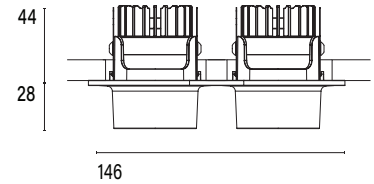

Mono 060² Recessed Type 3

Model

Code	101 06 0073 --,---
Installation	Recessed - Indoor
Finish	Structured White/ Structured Black/ Custom
Material	Marine Grade Aluminium

Technical Data

Power (Luminaire)	2x 6W
Power (System)	2x 7w
Voltage	240V-AC
Current	350mA
Optics	Rotationally Symmetrical Direct 25°/ 40°/ 60°
Colour Temperature	2700K - 1800K
TM30	Rf95 Rg103
CRI	Ra90
Lumen Maintenance	L90 B10 50000hrs
Chromacity	<2 McAdam Step Ellipse
Articulation	Fixed
Cut-Out	2x Ø55 x 50mm - Centre-to-centre distance 70mm
Ingress Protection	IP44
Control Device	Control Excluded
Class	III