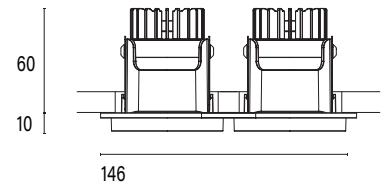

Mono 060² Recessed Type 1

Model

Code	101 06 0071 --,---
Installation	Recessed - Indoor
Finish	Structured White/ Structured Black/ Custom
Material	Marine Grade Aluminium

Technical Data

Power (Luminaire)	2x 6.8W		
Power (System)	2x 8w		
Voltage	240V-AC		
Current	180mA		
Optics	Rotationally Symmetrical Direct 25°/ 40°/ 60°		
Colour Temperature	2700K	3000K	4000K
Luminous Flux (lm)	2x 576/ 626/ 624	2x 642/ 680/ 672	2x 612/ 614/ 652
TM30	Rf95 Rg103		
CRI	Ra97		
Lumen Maintenance	L90 B10 50000hrs		
Chromacity	<2 McAdam Step Ellipse		
Articulation	Fixed		
Cut-Out	2x Ø55 x 65mm - Centre-to-centre distance 70mm		
Ingress Protection	IP44		
Control Device	Control Excluded		
Class	III		

Mono 060² Recessed Type 1

Model

Code	101 06 0071 --,---
Installation	Recessed - Indoor
Finish	Structured White/ Structured Black/ Custom
Material	Marine Grade Aluminium

Technical Data

Power (Luminaire)	2x 6W
Power (System)	2x 7w
Voltage	240V-AC
Current	350mA
Optics	Rotationally Symmetrical Direct 25°/ 40°/ 60°
Colour Temperature	2700K - 1800K
TM30	Rf95 Rg103
CRI	Ra90
Lumen Maintenance	L90 B10 50000hrs
Chromacity	<2 McAdam Step Ellipse
Articulation	Fixed
Cut-Out	2x Ø55 x 65mm - Centre-to-centre distance 70mm
Ingress Protection	IP44
Control Device	Control Excluded
Class	III

Mono 060² Recessed Type 1

Model

Code	101 06 0071 --,---
Installation	Recessed - Indoor
Finish	Structured White/ Structured Black/ Custom
Material	Marine Grade Aluminium

Technical Data

Power (Luminaire)	2x 12W		
Power (System)	2x 14w		
Voltage	240V-AC		
Current	350mA		
Optics	Rotationally Symmetrical Direct 25°/ 40°/ 60°		
Colour Temperature	2700K	3000K	4000K
Luminous Flux (lm)	2x 874/ 853/ 882	2x 852/ 931/ 965	2x 1044/ 1020/ 1049
TM30	Rf95 Rg103		
CRI	Ra97		
Lumen Maintenance	L90 B10 50000hrs		
Chromaticity	<2 McAdam Step Ellipse		
Articulation	Fixed		
Cut-Out	2x Ø55 x 105mm - Centre-to-centre distance 70mm		
Ingress Protection	IP44		
Control Device	Control Excluded		
Class	III		