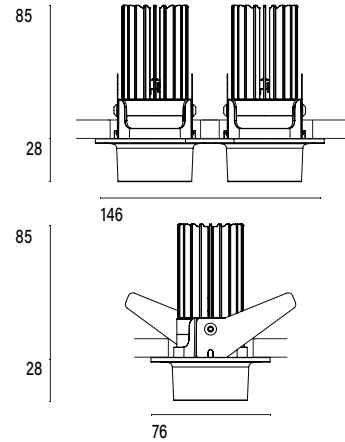

Mono 060² Recessed Type 3

Model

Code	101 06 0073 --,---
Installation	Recessed - Indoor
Finish	Structured White/ Structured Black/ Custom
Material	Marine Grade Aluminium

Technical Data

Power (Luminaire)	2x 6.8W		
Power (System)	2x 8w		
Voltage	240V-AC		
Current	180mA		
Optics	Rotationally Symmetrical Direct 25°/ 40°/ 60°		
Colour Temperature	2700K	3000K	4000K
Luminous Flux (lm)	2x 576/ 626/ 624	2x 642/ 680/ 672	2x 612/ 614/ 652
TM30	Rf95 Rg103		
CRI	Ra97		
Lumen Maintenance	L90 B10 50000hrs		
Chromacity	<2 McAdam Step Ellipse		
Articulation	Fixed		
Cut-Out	2x Ø55 x 50mm - Centre-to-centre distance 70mm		
Ingress Protection	IP44		
Control Device	Control Excluded		
Class	III		

Mono 060² Recessed Type 3

Model

Code	101 06 0073 --,---
Installation	Recessed - Indoor
Finish	Structured White/ Structured Black/ Custom
Material	Marine Grade Aluminium

Technical Data

Power (Luminaire)	2x 6W
Power (System)	2x 7w
Voltage	240V-AC
Current	350mA
Optics	Rotationally Symmetrical Direct 25°/ 40°/ 60°
Colour Temperature	2700K - 1800K
TM30	Rf95 Rg103
CRI	Ra90
Lumen Maintenance	L90 B10 50000hrs
Chromacity	<2 McAdam Step Ellipse
Articulation	Fixed
Cut-Out	2x Ø55 x 50mm - Centre-to-centre distance 70mm
Ingress Protection	IP44
Control Device	Control Excluded
Class	III

Mono 060² Recessed Type 3

Model

Code	101 06 0073 --,---
Installation	Recessed - Indoor
Finish	Structured White/ Structured Black/ Custom
Material	Marine Grade Aluminium

Technical Data

Power (Luminaire)	2x 12W		
Power (System)	2x 14w		
Voltage	240V-AC		
Current	350mA		
Optics	Rotationally Symmetrical Direct 25°/ 40°/ 60°		
Colour Temperature	2700K	3000K	4000K
Luminous Flux (lm)	2x 874/ 853/ 882	2x 852/ 931/ 965	2x 1044/ 1020/ 1049
TM30	Rf95 Rg103		
CRI	Ra97		
Lumen Maintenance	L90 B10 50000hrs		
Chromacity	<2 McAdam Step Ellipse		
Articulation	Fixed		
Cut-Out	2x Ø55 x 90mm - Centre-to-centre distance 70mm		
Ingress Protection	IP44		
Control Device	Control Excluded		
Class	III		