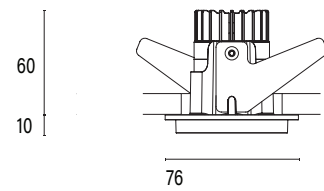

Mono 060² Recessed Type 1

Model

Code	101 06 0071 --,---
Installation	Recessed - Indoor
Finish	Structured White/ Structured Black/ Custom
Material	Marine Grade Aluminium

Technical Data

Power (Luminaire)	2x 6.8W		
Power (System)	2x 8w		
Voltage	240V-AC		
Current	180mA		
Optics	Rotationally Symmetrical Direct 25°/ 40°/ 60°		
Colour Temperature	2700K	3000K	4000K
Luminous Flux (lm)	2x 576/ 626/ 624	2x 642/ 680/ 672	2x 612/ 614/ 652
TM30	Rf95 Rg103		
CRI	Ra97		
Lumen Maintenance	L90 B10 50000hrs		
Chromacity	<2 McAdam Step Ellipse		
Articulation	Fixed		
Cut-Out	2x Ø55 x 65mm - Centre-to-centre distance 70mm		
Ingress Protection	IP44		
Control Device	Control Excluded		
Class	III		

Mono 060² Recessed Type 1

Model

Code	101 06 0071 --,---
Installation	Recessed - Indoor
Finish	Structured White/ Structured Black/ Custom
Material	Marine Grade Aluminium

Technical Data

Power (Luminaire)	2x 6W
Power (System)	2x 7w
Voltage	240V-AC
Current	350mA
Optics	Rotationally Symmetrical Direct 25°/ 40°/ 60°
Colour Temperature	2700K - 1800K
TM30	Rf95 Rg103
CRI	Ra90
Lumen Maintenance	L90 B10 50000hrs
Chromacity	<2 McAdam Step Ellipse
Articulation	Fixed
Cut-Out	2x Ø55 x 65mm - Centre-to-centre distance 70mm
Ingress Protection	IP44
Control Device	Control Excluded
Class	III

Mono 060² Recessed Type 1

Model

Code	101 06 0071 --,---
Installation	Recessed - Indoor
Finish	Structured White/ Structured Black/ Custom
Material	Marine Grade Aluminium

Technical Data

Power (Luminaire)	2x 12W		
Power (System)	2x 14w		
Voltage	240V-AC		
Current	350mA		
Optics	Rotationally Symmetrical Direct 25°/ 40°/ 60°		
Colour Temperature	2700K	3000K	4000K
Luminous Flux (lm)	2x 874/ 853/ 882	2x 852/ 931/ 965	2x 1044/ 1020/ 1049
TM30	Rf95 Rg103		
CRI	Ra97		
Lumen Maintenance	L90 B10 50000hrs		
Chromaticity	<2 McAdam Step Ellipse		
Articulation	Fixed		
Cut-Out	2x Ø55 x 105mm - Centre-to-centre distance 70mm		
Ingress Protection	IP44		
Control Device	Control Excluded		
Class	III		