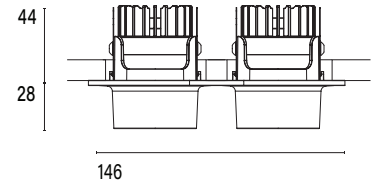

Mono 060² Recessed Type 2

Model

Code	101 06 0072 --,---
Installation	Recessed - Indoor
Finish	Structured White/ Structured Black/ Custom
Material	Marine Grade Aluminium

Technical Data

Power (Luminaire)	2x 12W		
Power (System)	2x 14w		
Voltage	240V-AC		
Current	350mA		
Optics	Rotationally Symmetrical Direct 25°/ 40°/ 60°		
Colour Temperature	2700K	3000K	4000K
Luminous Flux (lm)	2x 874/ 853/ 882	2x 852/ 931/ 965	2x 1044/ 1020/ 1049
TM30	Rf95 Rg103		
CRI	Ra97		
Lumen Maintenance	L90 B10 50000hrs		
Chromaticity	<2 McAdam Step Ellipse		
Articulation	Fixed		
Cut-Out	2x Ø55 x 90mm - Centre-to-centre distance 70mm		
Ingress Protection	IP44		
Control Device	Control Excluded		
Class	III		

Mono 060² Recessed Type 3

Model

Code	101 06 0073 --,---
Installation	Recessed - Indoor
Finish	Structured White/ Structured Black/ Custom
Material	Marine Grade Aluminium

Technical Data

Power (Luminaire)	2x 6.8W		
Power (System)	2x 8w		
Voltage	240V-AC		
Current	180mA		
Optics	Rotationally Symmetrical Direct 25°/ 40°/ 60°		
Colour Temperature	2700K	3000K	4000K
Luminous Flux (lm)	2x 576/ 626/ 624	2x 642/ 680/ 672	2x 612/ 614/ 652
TM30	Rf95 Rg103		
CRI	Ra97		
Lumen Maintenance	L90 B10 50000hrs		
Chromacity	<2 McAdam Step Ellipse		
Articulation	Fixed		
Cut-Out	2x Ø55 x 50mm - Centre-to-centre distance 70mm		
Ingress Protection	IP44		
Control Device	Control Excluded		
Class	III		