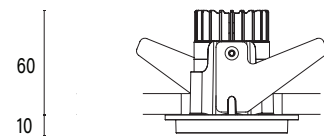

Mono 060² Recessed Type 1

Model

Code	101 06 0071 --,---
Installation	Recessed - Indoor
Finish	Structured White/ Structured Black/ Custom
Material	Marine Grade Aluminium

Technical Data

Power (Luminaire)	2x 6.8W		
Power (System)	2x 8w		
Voltage	240V-AC		
Current	180mA		
Optics	Rotationally Symmetrical Direct 25°/ 40°/ 60°		
Colour Temperature	2700K	3000K	4000K
Luminous Flux (lm)	2x 576/ 626/ 624	2x 642/ 680/ 672	2x 612/ 614/ 652
TM30	Rf95 Rg103		
CRI	Ra97		
Lumen Maintenance	L90 B10 50000hrs		
Chromacity	<2 McAdam Step Ellipse		
Articulation	Fixed		
Cut-Out	2x Ø55 x 65mm - Centre-to-centre distance 70mm		
Ingress Protection	IP44		
Control Device	Control Excluded		
Class	III		

Mono 060² Recessed Type 1

Model

Code	101 06 0071 --,---
Installation	Recessed - Indoor
Finish	Structured White/ Structured Black/ Custom
Material	Marine Grade Aluminium

Technical Data

Power (Luminaire)	2x 6W
Power (System)	2x 7w
Voltage	240V-AC
Current	350mA
Optics	Rotationally Symmetrical Direct 25°/ 40°/ 60°
Colour Temperature	2700K - 1800K
TM30	Rf95 Rg103
CRI	Ra90
Lumen Maintenance	L90 B10 50000hrs
Chromacity	<2 McAdam Step Ellipse
Articulation	Fixed
Cut-Out	2x Ø55 x 65mm - Centre-to-centre distance 70mm
Ingress Protection	IP44
Control Device	Control Excluded
Class	III

Mono 060² Recessed Type 1

Model

Code	101 06 0071 --,---
Installation	Recessed - Indoor
Finish	Structured White/ Structured Black/ Custom
Material	Marine Grade Aluminium

Technical Data

Power (Luminaire)	2x 12W		
Power (System)	2x 14w		
Voltage	240V-AC		
Current	350mA		
Optics	Rotationally Symmetrical Direct 25°/ 40°/ 60°		
Colour Temperature	2700K	3000K	4000K
Luminous Flux (lm)	2x 874/ 853/ 882	2x 852/ 931/ 965	2x 1044/ 1020/ 1049
TM30	Rf95 Rg103		
CRI	Ra97		
Lumen Maintenance	L90 B10 50000hrs		
Chromaticity	<2 McAdam Step Ellipse		
Articulation	Fixed		
Cut-Out	2x Ø55 x 105mm - Centre-to-centre distance 70mm		
Ingress Protection	IP44		
Control Device	Control Excluded		
Class	III		