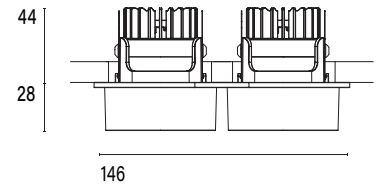

Mono 060² Recessed Type 1

Model

Code	101 06 0071 --,---
Installation	Recessed - Indoor
Finish	Structured White/ Structured Black/ Custom
Material	Marine Grade Aluminium

Technical Data

Power (Luminaire)	2x 12W		
Power (System)	2x 14w		
Voltage	240V-AC		
Current	350mA		
Optics	Rotationally Symmetrical Direct 25°/ 40°/ 60°		
Colour Temperature	2700K	3000K	4000K
Luminous Flux (lm)	2x 874/ 853/ 882	2x 852/ 931/ 965	2x 1044/ 1020/ 1049
TM30	Rf95 Rg103		
CRI	Ra97		
Lumen Maintenance	L90 B10 50000hrs		
Chromaticity	<2 McAdam Step Ellipse		
Articulation	Fixed		
Cut-Out	2x Ø55 x 105mm - Centre-to-centre distance 70mm		
Ingress Protection	IP44		
Control Device	Control Excluded		
Class	III		

Mono 060² Recessed Type 2

Model

Code	101 06 0072 --,---
Installation	Recessed - Indoor
Finish	Structured White/ Structured Black/ Custom
Material	Marine Grade Aluminium

Technical Data

Power (Luminaire)	2x 6.8W		
Power (System)	2x 8w		
Voltage	240V-AC		
Current	180mA		
Optics	Rotationally Symmetrical Direct 25°/ 40°/ 60°		
Colour Temperature	2700K	3000K	4000K
Luminous Flux (lm)	2x 576/ 626/ 624	2x 642/ 680/ 672	2x 612/ 614/ 652
TM30	Rf95 Rg103		
CRI	Ra97		
Lumen Maintenance	L90 B10 50000hrs		
Chromaticity	<2 McAdam Step Ellipse		
Articulation	Fixed		
Cut-Out	2x Ø55 x 50mm - Centre-to-centre distance 70mm		
Ingress Protection	IP44		
Control Device	Control Excluded		
Class	III		

Mono 060² Recessed Type 2

Model

Code	101 06 0072 --,---
Installation	Recessed - Indoor
Finish	Structured White/ Structured Black/ Custom
Material	Marine Grade Aluminium

Technical Data

Power (Luminaire)	2x 6W
Power (System)	2x 7w
Voltage	240V-AC
Current	350mA
Optics	Rotationally Symmetrical Direct 25°/ 40°/ 60°
Colour Temperature	2700K - 1800K
TM30	Rf95 Rg103
CRI	Ra90
Lumen Maintenance	L90 B10 50000hrs
Chromacity	<2 McAdam Step Ellipse
Articulation	Fixed
Cut-Out	2x Ø55 x 50mm - Centre-to-centre distance 70mm
Ingress Protection	IP44
Control Device	Control Excluded
Class	III