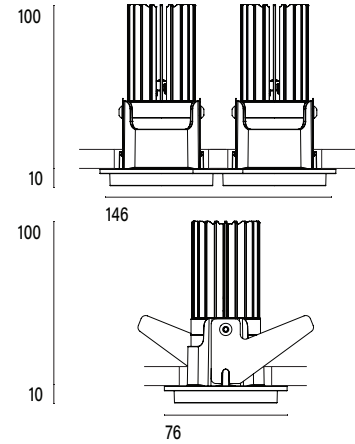

Mono 060² Recessed Type 1

Model

Code	101 06 0071 --,---
Installation	Recessed - Indoor
Finish	Structured White/ Structured Black/ Custom
Material	Marine Grade Aluminium

Technical Data

Power (Luminaire)	2x 6W
Power (System)	2x 7w
Voltage	240V-AC
Current	350mA
Optics	Rotationally Symmetrical Direct 25°/ 40°/ 60°
Colour Temperature	2700K - 1800K
TM30	Rf95 Rg103
CRI	Ra90
Lumen Maintenance	L90 B10 50000hrs
Chromacity	<2 McAdam Step Ellipse
Articulation	Fixed
Cut-Out	2x Ø55 x 65mm - Centre-to-centre distance 70mm
Ingress Protection	IP44
Control Device	Control Excluded
Class	III

Mono 060² Recessed Type 1

Model

Code	101 06 0071 --,---
Installation	Recessed - Indoor
Finish	Structured White/ Structured Black/ Custom
Material	Marine Grade Aluminium

Technical Data

Power (Luminaire)	2x 12W		
Power (System)	2x 14w		
Voltage	240V-AC		
Current	350mA		
Optics	Rotationally Symmetrical Direct 25°/ 40°/ 60°		
Colour Temperature	2700K	3000K	4000K
Luminous Flux (lm)	2x 874/ 853/ 882	2x 852/ 931/ 965	2x 1044/ 1020/ 1049
TM30	Rf95 Rg103		
CRI	Ra97		
Lumen Maintenance	L90 B10 50000hrs		
Chromaticity	<2 McAdam Step Ellipse		
Articulation	Fixed		
Cut-Out	2x Ø55 x 105mm - Centre-to-centre distance 70mm		
Ingress Protection	IP44		
Control Device	Control Excluded		
Class	III		

Mono 060² Recessed Type 2

Model

Code	101 06 0072 --,---
Installation	Recessed - Indoor
Finish	Structured White/ Structured Black/ Custom
Material	Marine Grade Aluminium

Technical Data

Power (Luminaire)	2x 6.8W		
Power (System)	2x 8w		
Voltage	240V-AC		
Current	180mA		
Optics	Rotationally Symmetrical Direct 25°/ 40°/ 60°		
Colour Temperature	2700K	3000K	4000K
Luminous Flux (lm)	2x 576/ 626/ 624	2x 642/ 680/ 672	2x 612/ 614/ 652
TM30	Rf95 Rg103		
CRI	Ra97		
Lumen Maintenance	L90 B10 50000hrs		
Chromaticity	<2 McAdam Step Ellipse		
Articulation	Fixed		
Cut-Out	2x Ø55 x 50mm - Centre-to-centre distance 70mm		
Ingress Protection	IP44		
Control Device	Control Excluded		
Class	III		