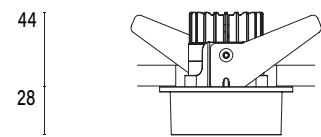

Mono 060² Recessed Type 2

Model

Code	101 06 0072 --,---
Installation	Recessed - Indoor
Finish	Structured White/ Structured Black/ Custom
Material	Marine Grade Aluminium

Technical Data

Power (Luminaire)	2x 6W
Power (System)	2x 7w
Voltage	240V-AC
Current	350mA
Optics	Rotationally Symmetrical Direct 25°/ 40°/ 60°
Colour Temperature	2700K - 1800K
TM30	Rf95 Rg103
CRI	Ra90
Lumen Maintenance	L90 B10 50000hrs
Chromacity	<2 McAdam Step Ellipse
Articulation	Fixed
Cut-Out	2x Ø55 x 50mm - Centre-to-centre distance 70mm
Ingress Protection	IP44
Control Device	Control Excluded
Class	III