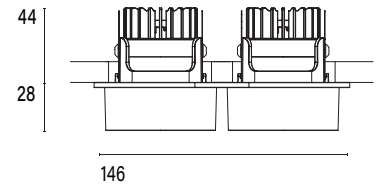

Mono 060² Recessed Type 1

Model

Code	101 06 0071 --,---
Installation	Recessed - Indoor
Finish	Structured White/ Structured Black/ Custom
Material	Marine Grade Aluminium

Technical Data

Power (Luminaire)	2x 6W
Power (System)	2x 7w
Voltage	240V-AC
Current	350mA
Optics	Rotationally Symmetrical Direct 25°/ 40°/ 60°
Colour Temperature	2700K - 1800K
TM30	Rf95 Rg103
CRI	Ra90
Lumen Maintenance	L90 B10 50000hrs
Chromacity	<2 McAdam Step Ellipse
Articulation	Fixed
Cut-Out	2x Ø55 x 65mm - Centre-to-centre distance 70mm
Ingress Protection	IP44
Control Device	Control Excluded
Class	III

Mono 060² Recessed Type 1

Model

Code	101 06 0071 --,---
Installation	Recessed - Indoor
Finish	Structured White/ Structured Black/ Custom
Material	Marine Grade Aluminium

Technical Data

Power (Luminaire)	2x 12W		
Power (System)	2x 14w		
Voltage	240V-AC		
Current	350mA		
Optics	Rotationally Symmetrical Direct 25°/ 40°/ 60°		
Colour Temperature	2700K	3000K	4000K
Luminous Flux (lm)	2x 874/ 853/ 882	2x 852/ 931/ 965	2x 1044/ 1020/ 1049
TM30	Rf95 Rg103		
CRI	Ra97		
Lumen Maintenance	L90 B10 50000hrs		
Chromaticity	<2 McAdam Step Ellipse		
Articulation	Fixed		
Cut-Out	2x Ø55 x 105mm - Centre-to-centre distance 70mm		
Ingress Protection	IP44		
Control Device	Control Excluded		
Class	III		

Mono 060² Recessed Type 2

Model

Code	101 06 0072 --,---
Installation	Recessed - Indoor
Finish	Structured White/ Structured Black/ Custom
Material	Marine Grade Aluminium

Technical Data

Power (Luminaire)	2x 6.8W		
Power (System)	2x 8w		
Voltage	240V-AC		
Current	180mA		
Optics	Rotationally Symmetrical Direct 25°/ 40°/ 60°		
Colour Temperature	2700K	3000K	4000K
Luminous Flux (lm)	2x 576/ 626/ 624	2x 642/ 680/ 672	2x 612/ 614/ 652
TM30	Rf95 Rg103		
CRI	Ra97		
Lumen Maintenance	L90 B10 50000hrs		
Chromaticity	<2 McAdam Step Ellipse		
Articulation	Fixed		
Cut-Out	2x Ø55 x 50mm - Centre-to-centre distance 70mm		
Ingress Protection	IP44		
Control Device	Control Excluded		
Class	III		