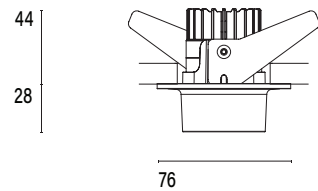

Mono 060² Recessed Type 3

Model

Code	101 06 0073 --,---
Installation	Recessed - Indoor
Finish	Structured White/ Structured Black/ Custom
Material	Marine Grade Aluminium

Technical Data

Power (Luminaire)	2x 6W
Power (System)	2x 7w
Voltage	240V-AC
Current	350mA
Optics	Rotationally Symmetrical Direct 25°/ 40°/ 60°
Colour Temperature	2700K - 1800K
TM30	Rf95 Rg103
CRI	Ra90
Lumen Maintenance	L90 B10 50000hrs
Chromacity	<2 McAdam Step Ellipse
Articulation	Fixed
Cut-Out	2x Ø55 x 50mm - Centre-to-centre distance 70mm
Ingress Protection	IP44
Control Device	Control Excluded
Class	III