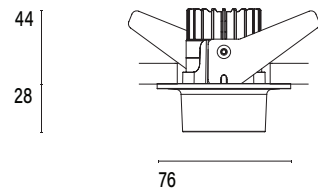

Mono 060² Recessed Type 3

Model

Code	101 06 0073 --,---
Installation	Recessed - Indoor
Finish	Structured White/ Structured Black/ Custom
Material	Marine Grade Aluminium

Technical Data

Power (Luminaire)	2x 6.8W		
Power (System)	2x 8w		
Voltage	240V-AC		
Current	180mA		
Optics	Rotationally Symmetrical Direct 25°/ 40°/ 60°		
Colour Temperature	2700K	3000K	4000K
Luminous Flux (lm)	2x | 576/ 626/ 624	2x | 642/ 680/ 672	2x | 612/ 614/ 652
TM30	Rf95 Rg103		
CRI	Ra97		
Lumen Maintenance	L90 B10 50000hrs		
Chromacity	<2 McAdam Step Ellipse		
Articulation	Fixed		
Cut-Out	2x Ø55 x 50mm - Centre-to-centre distance 70mm		
Ingress Protection	IP44		
Control Device	Control Excluded		
Class	III