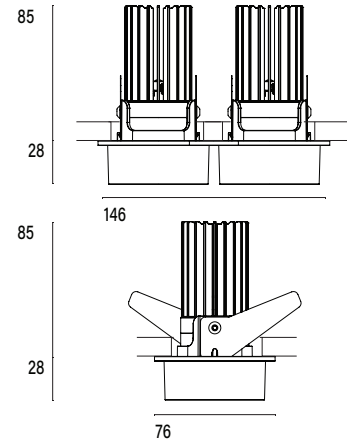

Mono 060² Recessed Type 2

Model

Code	101 06 0072 --,---
Installation	Recessed - Indoor
Finish	Structured White/ Structured Black/ Custom
Material	Marine Grade Aluminium

Technical Data

Power (Luminaire)	2x 6.8W		
Power (System)	2x 8w		
Voltage	240V-AC		
Current	180mA		
Optics	Rotationally Symmetrical Direct 25°/ 40°/ 60°		
Colour Temperature	2700K	3000K	4000K
Luminous Flux (lm)	2x 576/ 626/ 624	2x 642/ 680/ 672	2x 612/ 614/ 652
TM30	Rf95 Rg103		
CRI	Ra97		
Lumen Maintenance	L90 B10 50000hrs		
Chromaticity	<2 McAdam Step Ellipse		
Articulation	Fixed		
Cut-Out	2x Ø55 x 50mm - Centre-to-centre distance 70mm		
Ingress Protection	IP44		
Control Device	Control Excluded		
Class	III		

Mono 060² Recessed Type 2

Model

Code	101 06 0072 --,---
Installation	Recessed - Indoor
Finish	Structured White/ Structured Black/ Custom
Material	Marine Grade Aluminium

Technical Data

Power (Luminaire)	2x 6W
Power (System)	2x 7w
Voltage	240V-AC
Current	350mA
Optics	Rotationally Symmetrical Direct 25°/ 40°/ 60°
Colour Temperature	2700K - 1800K
TM30	Rf95 Rg103
CRI	Ra90
Lumen Maintenance	L90 B10 50000hrs
Chromacity	<2 McAdam Step Ellipse
Articulation	Fixed
Cut-Out	2x Ø55 x 50mm - Centre-to-centre distance 70mm
Ingress Protection	IP44
Control Device	Control Excluded
Class	III

Mono 060² Recessed Type 2

Model

Code	101 06 0072 --,---
Installation	Recessed - Indoor
Finish	Structured White/ Structured Black/ Custom
Material	Marine Grade Aluminium

Technical Data

Power (Luminaire)	2x 12W		
Power (System)	2x 14w		
Voltage	240V-AC		
Current	350mA		
Optics	Rotationally Symmetrical Direct 25°/ 40°/ 60°		
Colour Temperature	2700K	3000K	4000K
Luminous Flux (lm)	2x 874/ 853/ 882	2x 852/ 931/ 965	2x 1044/ 1020/ 1049
TM30	Rf95 Rg103		
CRI	Ra97		
Lumen Maintenance	L90 B10 50000hrs		
Chromaticity	<2 McAdam Step Ellipse		
Articulation	Fixed		
Cut-Out	2x Ø55 x 90mm - Centre-to-centre distance 70mm		
Ingress Protection	IP44		
Control Device	Control Excluded		
Class	III		