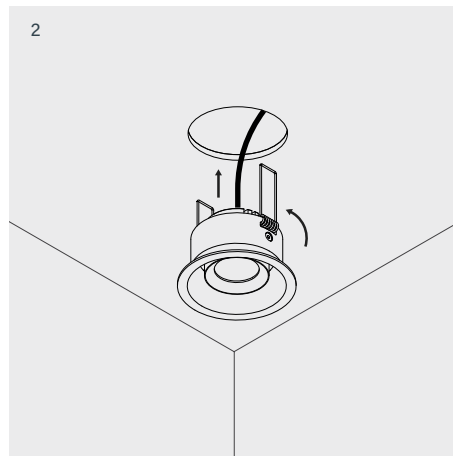

**Punto 080 Recessed Type 1 Directional**

106 08 0011 --,---

<b>Power</b>	8.8W
<b>Voltage</b>	240V-AC
<b>Class</b>	III
<b>Ingress Protection</b>	IP65
<b>Cut-Out</b>	Ø70 x 60mm Depth

**Installation**

- 1 Cut mounting hole
- 2 Plug luminaire into driver
- 3 Fold springs and insert into ceiling