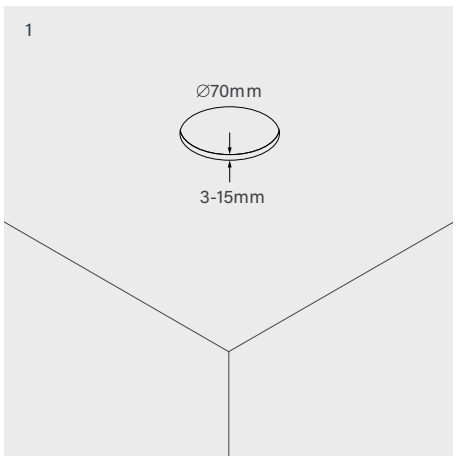

**Punto 080 Recessed Type 1 Directional**

106 08 0011 --,---

<b>Power</b>	8.8W
<b>Voltage</b>	240V-AC
<b>Class</b>	III
<b>Ingress Protection</b>	IP65
<b>Cut-Out</b>	Ø70 x 60mm Depth

**Installation**

- 1 Cut mounting hole
- 2 Plug luminaire into driver
- 3 Fold springs and insert into ceiling