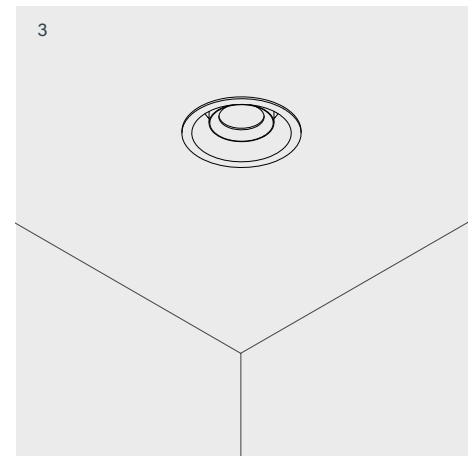

**Punto 080 Recessed Type 1 Directional**

106 08 0011 --,---

<b>Power</b>	8.8W
<b>Voltage</b>	240V-AC
<b>Class</b>	III
<b>Ingress Protection</b>	IP65
<b>Cut-Out</b>	Ø70 x 60mm Depth

**Installation**

- 1 Cut mounting hole
- 2 Plug luminaire into driver
- 3 Fold springs and insert into ceiling