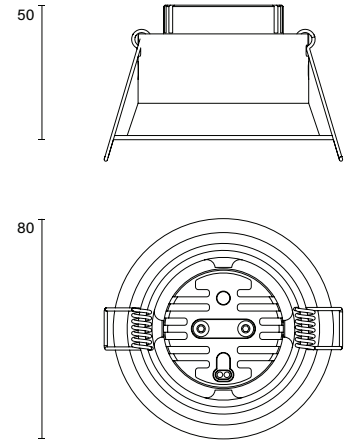

Punto 080 Recessed Type 1

Model

Code	106 08 000101.010
Installation	Recessed - Indoor/ Outdoor
Finish	Structured White
Material	Aluminium

Technical Data

Power	8.8w
Voltage	240V-AC
Current	250mA
Optics	60° Lens
Colour Temperature	2700K
Luminous Flux	695lm
CRI	Ra90
Chromaticity	<3 McAdam Step Ellipse
Articulation	Fixed
Cut-out	Ø69mm
Ingress Protection	IP65
Control Device	Control Excluded
Class	III

Punto 080 Recessed Type 1

Model

Code	106 08 000102.010
Installation	Recessed - Indoor/ Outdoor
Finish	Structured White
Material	Aluminium

Technical Data

Power	8.8w
Voltage	240V-AC
Current	250mA
Optics	36° Lens
Colour Temperature	3000K
Luminous Flux	758lm
CRI	Ra90
Chromacity	<3 McAdam Step Ellipse
Articulation	Fixed
Cut-out	Ø69mm
Ingress Protection	IP65
Control Device	Control Excluded
Class	III

Punto 080 Recessed Type 1

Model

Code	106 08 000103.010
Installation	Recessed - Indoor/ Outdoor
Finish	Structured White
Material	Aluminium

Technical Data

Power	8.8w
Voltage	240V-AC
Current	250mA
Optics	60° Lens
Colour Temperature	3000K
Luminous Flux	777lm
CRI	Ra90
Chromaticity	<3 McAdam Step Ellipse
Articulation	Fixed
Cut-out	Ø69mm
Ingress Protection	IP65
Control Device	Control Excluded
Class	III

Punto 080 Recessed Type 1

Model

Code	106 08 000105.010
Installation	Recessed - Indoor/ Outdoor
Finish	Structured White
Material	Aluminium

Technical Data

Power	8.8w
Voltage	240V-AC
Current	250mA
Optics	60° Lens
Colour Temperature	2700-1800K
CRI	Ra90
Chromaticity	<3 McAdam Step Ellipse
Articulation	Fixed
Cut-out	Ø69mm
Ingress Protection	IP65
Control Device	Control Excluded
Class	III