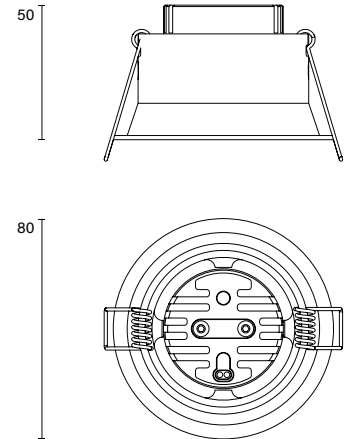

Punto 080 Recessed Type 1

Model

Code	106 08 000102.010
Installation	Recessed - Indoor/ Outdoor
Finish	Structured White
Material	Aluminium

Technical Data

Power	8.8w
Voltage	240V-AC
Current	250mA
Optics	36° Lens
Colour Temperature	3000K
Luminous Flux	758lm
CRI	Ra90
Chromacity	<3 McAdam Step Ellipse
Articulation	Fixed
Cut-out	Ø69mm
Ingress Protection	IP65
Control Device	Control Excluded
Class	III

Punto 080 Recessed Type 1

Model

Code	106 08 000103.010
Installation	Recessed - Indoor/ Outdoor
Finish	Structured White
Material	Aluminium

Technical Data

Power	8.8w
Voltage	240V-AC
Current	250mA
Optics	60° Lens
Colour Temperature	3000K
Luminous Flux	777lm
CRI	Ra90
Chromaticity	<3 McAdam Step Ellipse
Articulation	Fixed
Cut-out	Ø69mm
Ingress Protection	IP65
Control Device	Control Excluded
Class	III

Punto 080 Recessed Type 1

Model

Code	106 08 000104.010
Installation	Recessed - Indoor/ Outdoor
Finish	Structured White
Material	Aluminium

Technical Data

Power	8.8w
Voltage	240V-AC
Current	250mA
Optics	36° Lens
Colour Temperature	2700-1800K
CRI	Ra90
Chromaticity	<3 McAdam Step Ellipse
Articulation	Fixed
Cut-out	Ø69mm
Ingress Protection	IP65
Control Device	Control Excluded
Class	III

Punto 080 Recessed Type 1

Model

Code	106 08 000105.010
Installation	Recessed - Indoor/ Outdoor
Finish	Structured White
Material	Aluminium

Technical Data

Power	8.8w
Voltage	240V-AC
Current	250mA
Optics	60° Lens
Colour Temperature	2700-1800K
CRI	Ra90
Chromaticity	<3 McAdam Step Ellipse
Articulation	Fixed
Cut-out	Ø69mm
Ingress Protection	IP65
Control Device	Control Excluded
Class	III