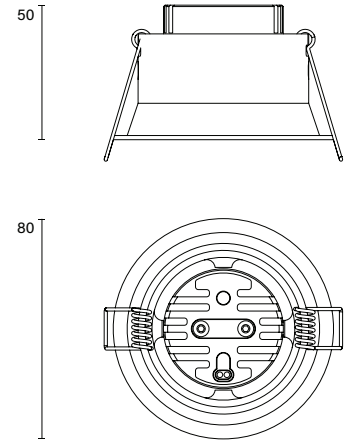

Punto 080 Recessed Type 1

Model

Code	106 08 000102.010
Installation	Recessed - Indoor/ Outdoor
Finish	Structured White
Material	Aluminium

Technical Data

Power	8.8w
Voltage	240V-AC
Current	250mA
Optics	36° Lens
Colour Temperature	3000K
Luminous Flux	758lm
CRI	Ra90
Chromacity	<3 McAdam Step Ellipse
Articulation	Fixed
Cut-out	Ø69mm
Ingress Protection	IP65
Control Device	Control Excluded
Class	III

Punto 080 Recessed Type 1

Model

Code	106 08 000103.010
Installation	Recessed - Indoor/ Outdoor
Finish	Structured White
Material	Aluminium

Technical Data

Power	8.8w
Voltage	240V-AC
Current	250mA
Optics	60° Lens
Colour Temperature	3000K
Luminous Flux	777lm
CRI	Ra90
Chromaticity	<3 McAdam Step Ellipse
Articulation	Fixed
Cut-out	Ø69mm
Ingress Protection	IP65
Control Device	Control Excluded
Class	III

Punto 080 Recessed Type 1

Model

Code	106 08 000104.010
Installation	Recessed - Indoor/ Outdoor
Finish	Structured White
Material	Aluminium

Technical Data

Power	8.8w
Voltage	240V-AC
Current	250mA
Optics	36° Lens
Colour Temperature	2700-1800K
CRI	Ra90
Chromaticity	<3 McAdam Step Ellipse
Articulation	Fixed
Cut-out	Ø69mm
Ingress Protection	IP65
Control Device	Control Excluded
Class	III

Punto 080 Recessed Type 1

Model

Code	106 08 000105.010
Installation	Recessed - Indoor/ Outdoor
Finish	Structured White
Material	Aluminium

Technical Data

Power	8.8w
Voltage	240V-AC
Current	250mA
Optics	60° Lens
Colour Temperature	2700-1800K
CRI	Ra90
Chromaticity	<3 McAdam Step Ellipse
Articulation	Fixed
Cut-out	Ø69mm
Ingress Protection	IP65
Control Device	Control Excluded
Class	III