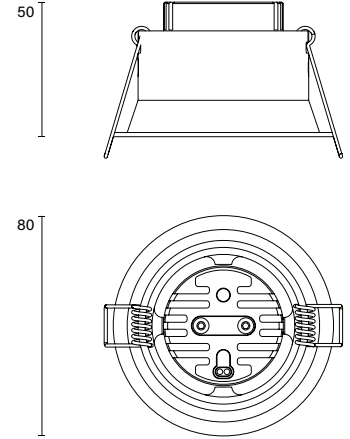

Punto 080 Recessed Type 1

Model

Code	106 08 000100.010
Installation	Recessed - Indoor/ Outdoor
Finish	Structured White
Material	Aluminium

Technical Data

Power	8.8w
Voltage	240V-AC
Current	250mA
Optics	36° Lens
Colour Temperature	2700K
Luminous Flux	682lm
CRI	Ra90
Chromacity	<3 McAdam Step Ellipse
Articulation	Fixed
Cut-out	Ø69mm
Ingress Protection	IP65
Control Device	Control Excluded
Class	III

Punto 080 Recessed Type 1

Model

Code	106 08 000101.010
Installation	Recessed - Indoor/ Outdoor
Finish	Structured White
Material	Aluminium

Technical Data

Power	8.8w
Voltage	240V-AC
Current	250mA
Optics	60° Lens
Colour Temperature	2700K
Luminous Flux	695lm
CRI	Ra90
Chromaticity	<3 McAdam Step Ellipse
Articulation	Fixed
Cut-out	Ø69mm
Ingress Protection	IP65
Control Device	Control Excluded
Class	III

Punto 080 Recessed Type 1

Model

Code	106 08 000102.010
Installation	Recessed - Indoor/ Outdoor
Finish	Structured White
Material	Aluminium

Technical Data

Power	8.8w
Voltage	240V-AC
Current	250mA
Optics	36° Lens
Colour Temperature	3000K
Luminous Flux	758lm
CRI	Ra90
Chromacity	<3 McAdam Step Ellipse
Articulation	Fixed
Cut-out	Ø69mm
Ingress Protection	IP65
Control Device	Control Excluded
Class	III

Punto 080 Recessed Type 1

Model

Code	106 08 000103.010
Installation	Recessed - Indoor/ Outdoor
Finish	Structured White
Material	Aluminium

Technical Data

Power	8.8w
Voltage	240V-AC
Current	250mA
Optics	60° Lens
Colour Temperature	3000K
Luminous Flux	777lm
CRI	Ra90
Chromaticity	<3 McAdam Step Ellipse
Articulation	Fixed
Cut-out	Ø69mm
Ingress Protection	IP65
Control Device	Control Excluded
Class	III