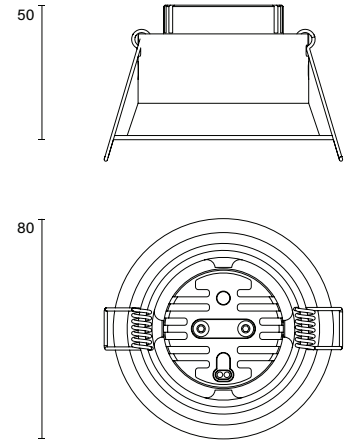

Punto 080 Recessed Type 1

Model

Code	106 08 000100.010
Installation	Recessed - Indoor/ Outdoor
Finish	Structured White
Material	Aluminium

Technical Data

Power	8.8w
Voltage	240V-AC
Current	250mA
Optics	36° Lens
Colour Temperature	2700K
Luminous Flux	682lm
CRI	Ra90
Chromacity	<3 McAdam Step Ellipse
Articulation	Fixed
Cut-out	Ø69mm
Ingress Protection	IP65
Control Device	Control Excluded
Class	III

Punto 080 Recessed Type 1

Model

Code	106 08 000101.010
Installation	Recessed - Indoor/ Outdoor
Finish	Structured White
Material	Aluminium

Technical Data

Power	8.8w
Voltage	240V-AC
Current	250mA
Optics	60° Lens
Colour Temperature	2700K
Luminous Flux	695lm
CRI	Ra90
Chromaticity	<3 McAdam Step Ellipse
Articulation	Fixed
Cut-out	Ø69mm
Ingress Protection	IP65
Control Device	Control Excluded
Class	III

Punto 080 Recessed Type 1

Model

Code	106 08 000102.010
Installation	Recessed - Indoor/ Outdoor
Finish	Structured White
Material	Aluminium

Technical Data

Power	8.8w
Voltage	240V-AC
Current	250mA
Optics	36° Lens
Colour Temperature	3000K
Luminous Flux	758lm
CRI	Ra90
Chromacity	<3 McAdam Step Ellipse
Articulation	Fixed
Cut-out	Ø69mm
Ingress Protection	IP65
Control Device	Control Excluded
Class	III

Punto 080 Recessed Type 1

Model

Code	106 08 000103.010
Installation	Recessed - Indoor/ Outdoor
Finish	Structured White
Material	Aluminium

Technical Data

Power	8.8w
Voltage	240V-AC
Current	250mA
Optics	60° Lens
Colour Temperature	3000K
Luminous Flux	777lm
CRI	Ra90
Chromaticity	<3 McAdam Step Ellipse
Articulation	Fixed
Cut-out	Ø69mm
Ingress Protection	IP65
Control Device	Control Excluded
Class	III