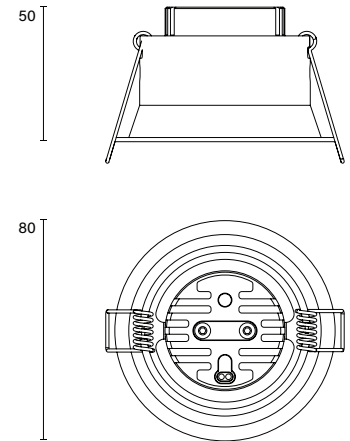

Punto 080 Recessed Type 1

Model

Code	106 08 001104.010
Installation	Recessed - Indoor/ Outdoor
Finish	Structured White
Material	Aluminium

Technical Data

Power	7w
Voltage	240V-AC
Current	250mA
Optics	36° Lens
Colour Temperature	2700-1800K
CRI	Ra90
Chromaticity	<3 McAdam Step Ellipse
Articulation	Directional
Cut-out	Ø69mm
Ingress Protection	IP65
Control Device	Control Excluded
Class	III