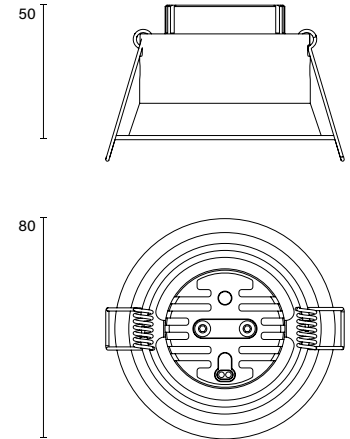

Punto 080 Recessed Type 1

Model

Code	106 08 001102.010
Installation	Recessed - Indoor/ Outdoor
Finish	Structured White
Material	Aluminium

Technical Data

Power	8.8w
Voltage	240V-AC
Current	250mA
Optics	36° Lens
Colour Temperature	3000K
Luminous Flux	758lm
CRI	Ra90
Chromaticity	<3 McAdam Step Ellipse
Articulation	Directional
Cut-out	Ø69mm
Ingress Protection	IP65
Control Device	Control Excluded
Class	III