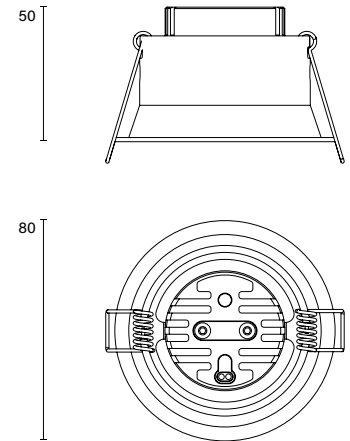

Punto 080 Recessed Type 1

Model

Code	106 08 001103.010
Installation	Recessed - Indoor/ Outdoor
Finish	Structured White
Material	Aluminium

Technical Data

Power	8.8w
Voltage	240V-AC
Current	250mA
Optics	60° Lens
Colour Temperature	3000K
Luminous Flux	777lm
CRI	Ra90
Chromaticity	<3 McAdam Step Ellipse
Articulation	Directional
Cut-out	Ø69mm
Ingress Protection	IP65
Control Device	Control Excluded
Class	III