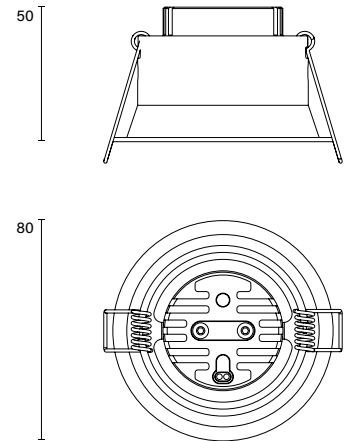

### Model

<b>Code</b>	106 08 001100.010
<b>Installation</b>	Recessed - Indoor/ Outdoor
<b>Finish</b>	Structured White
<b>Material</b>	Aluminium

### Technical Data

<b>Power</b>	8.8w
<b>Voltage</b>	240V-AC
<b>Current</b>	250mA
<b>Optics</b>	36° Lens
<b>Colour Temperature</b>	2700K
<b>Luminous Flux</b>	682lm
<b>CRI</b>	Ra90
<b>Chromacity</b>	<3 McAdam Step Ellipse
<b>Articulation</b>	Directional
<b>Cut-out</b>	Ø69mm
<b>Ingress Protection</b>	IP65
<b>Control Device</b>	Control Excluded
<b>Class</b>	III