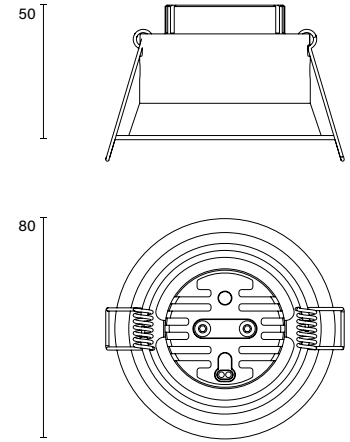

Punto 080 Recessed Type 1

Model

Code	106 08 001101.010
Installation	Recessed - Indoor/ Outdoor
Finish	Structured White
Material	Aluminium

Technical Data

Power	8.8w
Voltage	240V-AC
Current	250mA
Optics	60° Lens
Colour Temperature	2700K
Luminous Flux	695lm
CRI	Ra90
Chromaticity	<3 McAdam Step Ellipse
Articulation	Directional
Cut-out	Ø69mm
Ingress Protection	IP65
Control Device	Control Excluded
Class	III