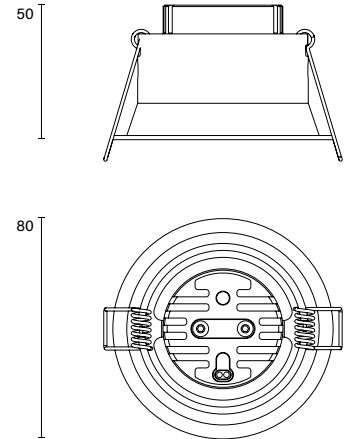

Punto 080 Recessed Type 1

Model

Code	106 08 001105.010
Installation	Recessed - Indoor/ Outdoor
Finish	Structured White
Material	Aluminium

Technical Data

Power	7w
Voltage	240V-AC
Current	250mA
Optics	60° Lens
Colour Temperature	2700-1800K
CRI	Ra90
Chromaticity	<3 McAdam Step Ellipse
Articulation	Directional
Cut-out	Ø69mm
Ingress Protection	IP65
Control Device	Control Excluded
Class	III