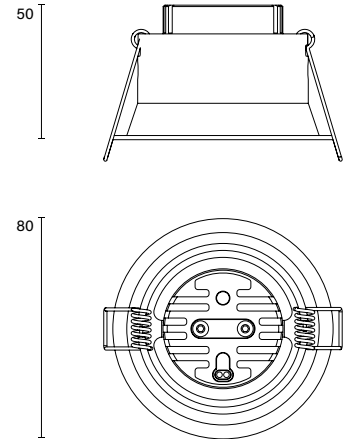

Punto 080 Recessed Type 1

Model

Code	106 08 000102.010
Installation	Recessed - Indoor/ Outdoor
Finish	Structured White
Material	Aluminium

Technical Data

Power	8.8w
Voltage	240V-AC
Current	250mA
Optics	36° Lens
Colour Temperature	3000K
Luminous Flux	758lm
CRI	Ra90
Chromaticity	<3 McAdam Step Ellipse
Articulation	Fixed
Cut-out	Ø69mm
Ingress Protection	IP65
Control Device	Control Excluded
Class	III

Punto 080 Recessed Type 1

Model

Code	106 08 000103.010
Installation	Recessed - Indoor/ Outdoor
Finish	Structured White
Material	Aluminium

Technical Data

Power	8.8w
Voltage	240V-AC
Current	250mA
Optics	60° Lens
Colour Temperature	3000K
Luminous Flux	777lm
CRI	Ra90
Chromaticity	<3 McAdam Step Ellipse
Articulation	Fixed
Cut-out	Ø69mm
Ingress Protection	IP65
Control Device	Control Excluded
Class	III

Punto 080 Recessed Type 1

Model

Code	106 08 001100.010
Installation	Recessed - Indoor/ Outdoor
Finish	Structured White
Material	Aluminium

Technical Data

Power	8.8w
Voltage	240V-AC
Current	250mA
Optics	36° Lens
Colour Temperature	2700K
Luminous Flux	682lm
CRI	Ra90
Chromaticity	<3 McAdam Step Ellipse
Articulation	Directional
Cut-out	Ø69mm
Ingress Protection	IP65
Control Device	Control Excluded
Class	III

Punto 080 Recessed Type 1

Model

Code	106 08 001101.010
Installation	Recessed - Indoor/ Outdoor
Finish	Structured White
Material	Aluminium

Technical Data

Power	8.8w
Voltage	240V-AC
Current	250mA
Optics	60° Lens
Colour Temperature	2700K
Luminous Flux	695lm
CRI	Ra90
Chromaticity	<3 McAdam Step Ellipse
Articulation	Directional
Cut-out	Ø69mm
Ingress Protection	IP65
Control Device	Control Excluded
Class	III