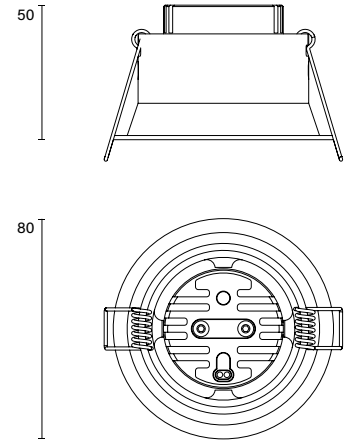

Punto 080 Recessed Type 1

Model

Code	106 08 000100.010
Installation	Recessed - Indoor/ Outdoor
Finish	Structured White
Material	Aluminium

Technical Data

Power	8.8w
Voltage	240V-AC
Current	250mA
Optics	36° Lens
Colour Temperature	2700K
Luminous Flux	682lm
CRI	Ra90
Chromaticity	<3 McAdam Step Ellipse
Articulation	Fixed
Cut-out	Ø69mm
Ingress Protection	IP65
Control Device	Control Excluded
Class	III

Punto 080 Recessed Type 1

Model

Code	106 08 000101.010
Installation	Recessed - Indoor/ Outdoor
Finish	Structured White
Material	Aluminium

Technical Data

Power	8.8w
Voltage	240V-AC
Current	250mA
Optics	60° Lens
Colour Temperature	2700K
Luminous Flux	695lm
CRI	Ra90
Chromaticity	<3 McAdam Step Ellipse
Articulation	Fixed
Cut-out	Ø69mm
Ingress Protection	IP65
Control Device	Control Excluded
Class	III

Punto 080 Recessed Type 1

Model

Code	106 08 000102.010
Installation	Recessed - Indoor/ Outdoor
Finish	Structured White
Material	Aluminium

Technical Data

Power	8.8w
Voltage	240V-AC
Current	250mA
Optics	36° Lens
Colour Temperature	3000K
Luminous Flux	758lm
CRI	Ra90
Chromaticity	<3 McAdam Step Ellipse
Articulation	Fixed
Cut-out	Ø69mm
Ingress Protection	IP65
Control Device	Control Excluded
Class	III

Punto 080 Recessed Type 1

Model

Code	106 08 000103.010
Installation	Recessed - Indoor/ Outdoor
Finish	Structured White
Material	Aluminium

Technical Data

Power	8.8w
Voltage	240V-AC
Current	250mA
Optics	60° Lens
Colour Temperature	3000K
Luminous Flux	777lm
CRI	Ra90
Chromaticity	<3 McAdam Step Ellipse
Articulation	Fixed
Cut-out	Ø69mm
Ingress Protection	IP65
Control Device	Control Excluded
Class	III