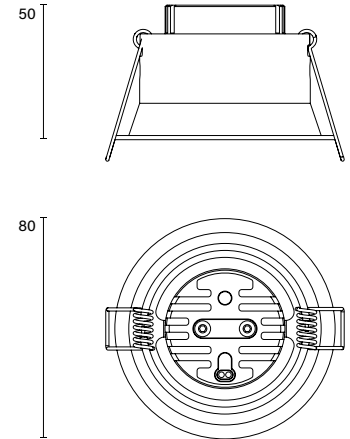

Punto 080 Recessed Type 1

Model

Code	106 08 001102.010
Installation	Recessed - Indoor/ Outdoor
Finish	Structured White
Material	Aluminium

Technical Data

Power	8.8w
Voltage	240V-AC
Current	250mA
Optics	36° Lens
Colour Temperature	3000K
Luminous Flux	758lm
CRI	Ra90
Chromaticity	<3 McAdam Step Ellipse
Articulation	Directional
Cut-out	Ø69mm
Ingress Protection	IP65
Control Device	Control Excluded
Class	III

Punto 080 Recessed Type 1

Model

Code	106 08 001103.010
Installation	Recessed - Indoor/ Outdoor
Finish	Structured White
Material	Aluminium

Technical Data

Power	8.8w
Voltage	240V-AC
Current	250mA
Optics	60° Lens
Colour Temperature	3000K
Luminous Flux	777lm
CRI	Ra90
Chromaticity	<3 McAdam Step Ellipse
Articulation	Directional
Cut-out	Ø69mm
Ingress Protection	IP65
Control Device	Control Excluded
Class	III

Punto 080 Recessed Type 1

Model

Code	106 08 001105.010
Installation	Recessed - Indoor/ Outdoor
Finish	Structured White
Material	Aluminium

Technical Data

Power	7w
Voltage	240V-AC
Current	250mA
Optics	60° Lens
Colour Temperature	2700-1800K
CRI	Ra90
Chromaticity	<3 McAdam Step Ellipse
Articulation	Directional
Cut-out	Ø69mm
Ingress Protection	IP65
Control Device	Control Excluded
Class	III