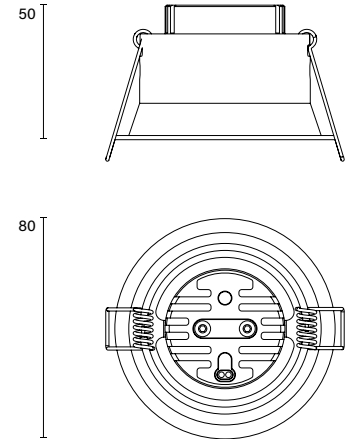

Punto 080 Recessed Type 1

Model

Code	106 08 000103.010
Installation	Recessed - Indoor/ Outdoor
Finish	Structured White
Material	Aluminium

Technical Data

Power	8.8w
Voltage	240V-AC
Current	250mA
Optics	60° Lens
Colour Temperature	3000K
Luminous Flux	777lm
CRI	Ra90
Chromaticity	<3 McAdam Step Ellipse
Articulation	Fixed
Cut-out	Ø69mm
Ingress Protection	IP65
Control Device	Control Excluded
Class	III

Punto 080 Recessed Type 1

Model

Code	106 08 001100.010
Installation	Recessed - Indoor/ Outdoor
Finish	Structured White
Material	Aluminium

Technical Data

Power	8.8w
Voltage	240V-AC
Current	250mA
Optics	36° Lens
Colour Temperature	2700K
Luminous Flux	682lm
CRI	Ra90
Chromaticity	<3 McAdam Step Ellipse
Articulation	Directional
Cut-out	Ø69mm
Ingress Protection	IP65
Control Device	Control Excluded
Class	III

Punto 080 Recessed Type 1

Model

Code	106 08 001101.010
Installation	Recessed - Indoor/ Outdoor
Finish	Structured White
Material	Aluminium

Technical Data

Power	8.8w
Voltage	240V-AC
Current	250mA
Optics	60° Lens
Colour Temperature	2700K
Luminous Flux	695lm
CRI	Ra90
Chromaticity	<3 McAdam Step Ellipse
Articulation	Directional
Cut-out	Ø69mm
Ingress Protection	IP65
Control Device	Control Excluded
Class	III

Punto 080 Recessed Type 1

Model

Code	106 08 001102.010
Installation	Recessed - Indoor/ Outdoor
Finish	Structured White
Material	Aluminium

Technical Data

Power	8.8w
Voltage	240V-AC
Current	250mA
Optics	36° Lens
Colour Temperature	3000K
Luminous Flux	758lm
CRI	Ra90
Chromaticity	<3 McAdam Step Ellipse
Articulation	Directional
Cut-out	Ø69mm
Ingress Protection	IP65
Control Device	Control Excluded
Class	III