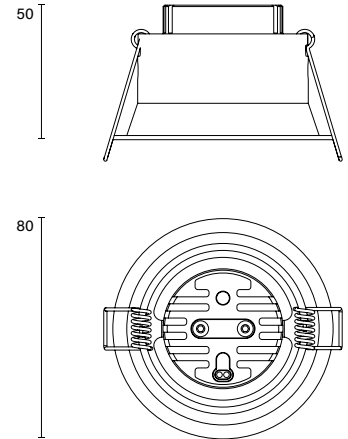

Punto 080 Recessed Type 1

Model

Code	106 08 001100.010
Installation	Recessed - Indoor/ Outdoor
Finish	Structured White
Material	Aluminium

Technical Data

Power	8.8w
Voltage	240V-AC
Current	250mA
Optics	36° Lens
Colour Temperature	2700K
Luminous Flux	682lm
CRI	Ra90
Chromaticity	<3 McAdam Step Ellipse
Articulation	Directional
Cut-out	Ø69mm
Ingress Protection	IP65
Control Device	Control Excluded
Class	III

Punto 080 Recessed Type 1

Model

Code	106 08 001101.010
Installation	Recessed - Indoor/ Outdoor
Finish	Structured White
Material	Aluminium

Technical Data

Power	8.8w
Voltage	240V-AC
Current	250mA
Optics	60° Lens
Colour Temperature	2700K
Luminous Flux	695lm
CRI	Ra90
Chromaticity	<3 McAdam Step Ellipse
Articulation	Directional
Cut-out	Ø69mm
Ingress Protection	IP65
Control Device	Control Excluded
Class	III

Punto 080 Recessed Type 1

Model

Code	106 08 001102.010
Installation	Recessed - Indoor/ Outdoor
Finish	Structured White
Material	Aluminium

Technical Data

Power	8.8w
Voltage	240V-AC
Current	250mA
Optics	36° Lens
Colour Temperature	3000K
Luminous Flux	758lm
CRI	Ra90
Chromaticity	<3 McAdam Step Ellipse
Articulation	Directional
Cut-out	Ø69mm
Ingress Protection	IP65
Control Device	Control Excluded
Class	III

Punto 080 Recessed Type 1

Model

Code	106 08 001103.010
Installation	Recessed - Indoor/ Outdoor
Finish	Structured White
Material	Aluminium

Technical Data

Power	8.8w
Voltage	240V-AC
Current	250mA
Optics	60° Lens
Colour Temperature	3000K
Luminous Flux	777lm
CRI	Ra90
Chromaticity	<3 McAdam Step Ellipse
Articulation	Directional
Cut-out	Ø69mm
Ingress Protection	IP65
Control Device	Control Excluded
Class	III