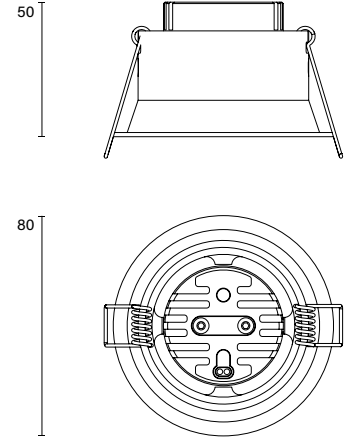

Punto 080 Recessed Type 1

Model

Code	106 08 000101.010
Installation	Recessed - Indoor/ Outdoor
Finish	Structured White
Material	Aluminium

Technical Data

Power	8.8w
Voltage	240V-AC
Current	250mA
Optics	60° Lens
Colour Temperature	2700K
Luminous Flux	695lm
CRI	Ra90
Chromaticity	<3 McAdam Step Ellipse
Articulation	Fixed
Cut-out	Ø69mm
Ingress Protection	IP65
Control Device	Control Excluded
Class	III

Punto 080 Recessed Type 1

Model

Code	106 08 000102.010
Installation	Recessed - Indoor/ Outdoor
Finish	Structured White
Material	Aluminium

Technical Data

Power	8.8w
Voltage	240V-AC
Current	250mA
Optics	36° Lens
Colour Temperature	3000K
Luminous Flux	758lm
CRI	Ra90
Chromaticity	<3 McAdam Step Ellipse
Articulation	Fixed
Cut-out	Ø69mm
Ingress Protection	IP65
Control Device	Control Excluded
Class	III

Punto 080 Recessed Type 1

Model

Code	106 08 000103.010
Installation	Recessed - Indoor/ Outdoor
Finish	Structured White
Material	Aluminium

Technical Data

Power	8.8w
Voltage	240V-AC
Current	250mA
Optics	60° Lens
Colour Temperature	3000K
Luminous Flux	777lm
CRI	Ra90
Chromaticity	<3 McAdam Step Ellipse
Articulation	Fixed
Cut-out	Ø69mm
Ingress Protection	IP65
Control Device	Control Excluded
Class	III

Punto 080 Recessed Type 1

Model

Code	106 08 001100.010
Installation	Recessed - Indoor/ Outdoor
Finish	Structured White
Material	Aluminium

Technical Data

Power	8.8w
Voltage	240V-AC
Current	250mA
Optics	36° Lens
Colour Temperature	2700K
Luminous Flux	682lm
CRI	Ra90
Chromaticity	<3 McAdam Step Ellipse
Articulation	Directional
Cut-out	Ø69mm
Ingress Protection	IP65
Control Device	Control Excluded
Class	III