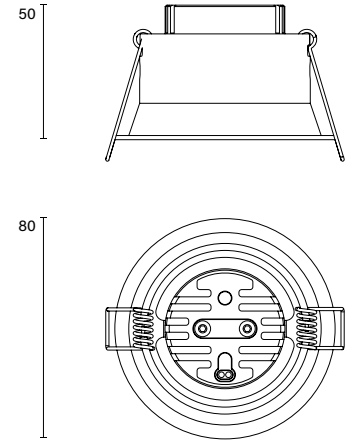

Punto 080 Recessed Type 1

Model

Code	106 08 001101.010
Installation	Recessed - Indoor/ Outdoor
Finish	Structured White
Material	Aluminium

Technical Data

Power	8.8w
Voltage	240V-AC
Current	250mA
Optics	60° Lens
Colour Temperature	2700K
Luminous Flux	695lm
CRI	Ra90
Chromaticity	<3 McAdam Step Ellipse
Articulation	Directional
Cut-out	Ø69mm
Ingress Protection	IP65
Control Device	Control Excluded
Class	III

Punto 080 Recessed Type 1

Model

Code	106 08 001102.010
Installation	Recessed - Indoor/ Outdoor
Finish	Structured White
Material	Aluminium

Technical Data

Power	8.8w
Voltage	240V-AC
Current	250mA
Optics	36° Lens
Colour Temperature	3000K
Luminous Flux	758lm
CRI	Ra90
Chromaticity	<3 McAdam Step Ellipse
Articulation	Directional
Cut-out	Ø69mm
Ingress Protection	IP65
Control Device	Control Excluded
Class	III

Punto 080 Recessed Type 1

Model

Code	106 08 001103.010
Installation	Recessed - Indoor/ Outdoor
Finish	Structured White
Material	Aluminium

Technical Data

Power	8.8w
Voltage	240V-AC
Current	250mA
Optics	60° Lens
Colour Temperature	3000K
Luminous Flux	777lm
CRI	Ra90
Chromaticity	<3 McAdam Step Ellipse
Articulation	Directional
Cut-out	Ø69mm
Ingress Protection	IP65
Control Device	Control Excluded
Class	III

Punto 080 Recessed Type 1

Model

Code	106 08 001105.010
Installation	Recessed - Indoor/ Outdoor
Finish	Structured White
Material	Aluminium

Technical Data

Power	7w
Voltage	240V-AC
Current	250mA
Optics	60° Lens
Colour Temperature	2700-1800K
CRI	Ra90
Chromaticity	<3 McAdam Step Ellipse
Articulation	Directional
Cut-out	Ø69mm
Ingress Protection	IP65
Control Device	Control Excluded
Class	III