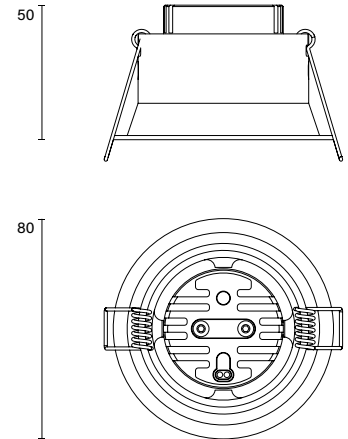

Punto 080 Recessed Type 1

Model

Code	106 08 000100.010
Installation	Recessed - Indoor/ Outdoor
Finish	Structured White
Material	Aluminium

Technical Data

Power	8.8w
Voltage	240V-AC
Current	250mA
Optics	36° Lens
Colour Temperature	2700K
Luminous Flux	682lm
CRI	Ra90
Chromaticity	<3 McAdam Step Ellipse
Articulation	Fixed
Cut-out	Ø69mm
Ingress Protection	IP65
Control Device	Control Excluded
Class	III

Punto 080 Recessed Type 1

Model

Code	106 08 000101.010
Installation	Recessed - Indoor/ Outdoor
Finish	Structured White
Material	Aluminium

Technical Data

Power	8.8w
Voltage	240V-AC
Current	250mA
Optics	60° Lens
Colour Temperature	2700K
Luminous Flux	695lm
CRI	Ra90
Chromaticity	<3 McAdam Step Ellipse
Articulation	Fixed
Cut-out	Ø69mm
Ingress Protection	IP65
Control Device	Control Excluded
Class	III

Punto 080 Recessed Type 1

Model

Code	106 08 000102.010
Installation	Recessed - Indoor/ Outdoor
Finish	Structured White
Material	Aluminium

Technical Data

Power	8.8w
Voltage	240V-AC
Current	250mA
Optics	36° Lens
Colour Temperature	3000K
Luminous Flux	758lm
CRI	Ra90
Chromaticity	<3 McAdam Step Ellipse
Articulation	Fixed
Cut-out	Ø69mm
Ingress Protection	IP65
Control Device	Control Excluded
Class	III

Punto 080 Recessed Type 1

Model

Code	106 08 000103.010
Installation	Recessed - Indoor/ Outdoor
Finish	Structured White
Material	Aluminium

Technical Data

Power	8.8w
Voltage	240V-AC
Current	250mA
Optics	60° Lens
Colour Temperature	3000K
Luminous Flux	777lm
CRI	Ra90
Chromaticity	<3 McAdam Step Ellipse
Articulation	Fixed
Cut-out	Ø69mm
Ingress Protection	IP65
Control Device	Control Excluded
Class	III