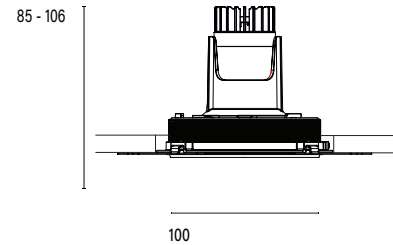

Accent 100 Trimless Type 2

Model

Code	100 10 009208.010
Installation	Trimless - Indoor/ Outdoor
Finish	Structured White
Material	Marine Grade Aluminium

Technical Data

Power (Luminaire)	6.8W
Power (System)	8w
Voltage	240V-AC
Current	180mA
Optics	Rotationally Symmetrical Direct 60°
Colour Temperature	4000K
Luminous Flux	652lm
TM30	Rf95 Rg103
CRI	Ra97
Lumen Maintenance	L90 B10 50000hrs
Chromacity	<2 McAdam Step Ellipse
Articulation	Fixed
Cut-Out	Ø130 x 110mm
Ingress Protection	IP44
Control Device	Control Excluded
Class	III