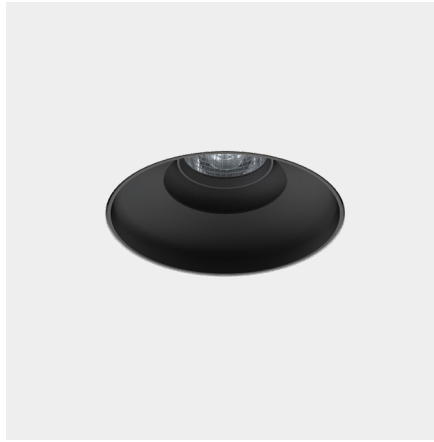

Accent 100 Trimless Type 2

Model

Code	100 10 009216.020
Installation	Trimless - Indoor/ Outdoor
Finish	Structured Black
Material	Marine Grade Aluminium

Technical Data

Power (Luminaire)	12W
Power (System)	14w
Voltage	240V-AC
Current	350mA
Optics	Rotationally Symmetrical Direct 40°
Colour Temperature	3000K
Luminous Flux	931lm
TM30	Rf95 Rg103
CRI	Ra97
Lumen Maintenance	L90 B10 50000hrs
Chromacity	<2 McAdam Step Ellipse
Articulation	Fixed
Cut-Out	Ø130 x 155mm
Ingress Protection	IP44
Control Device	Control Excluded
Class	III