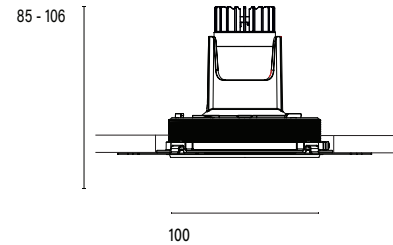

Accent 100 Trimless Type 2

Model

Code	100 10 009203.020
Installation	Trimless - Indoor/ Outdoor
Finish	Structured Black
Material	Marine Grade Aluminium

Technical Data

Power (Luminaire)	6.8W
Power (System)	8w
Voltage	240V-AC
Current	180mA
Optics	Rotationally Symmetrical Direct 25°
Colour Temperature	3000K
Luminous Flux	642lm
TM30	Rf95 Rg103
CRI	Ra97
Lumen Maintenance	L90 B10 50000hrs
Chromacity	<2 McAdam Step Ellipse
Articulation	Fixed
Cut-Out	Ø130 x 110mm
Ingress Protection	IP44
Control Device	Control Excluded
Class	III