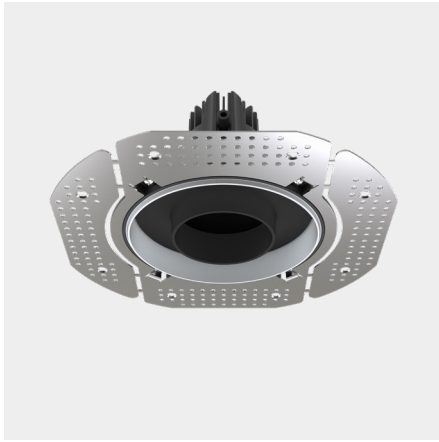

Accent 100 Trimless Type 3

Model

Code	100 10 009306.020
Installation	
Finish	Structured Black
Material	Marine Grade Aluminium

Technical Data

Power (Luminaire)	6.8W
Power (System)	8w
Voltage	240V-AC
Current	180mA
Optics	Rotationally Symmetrical Direct 25°
Colour Temperature	4000K
Luminous Flux	612lm
TM30	Rf95 Rg103
CRI	Ra97
Lumen Maintenance	L90 B10 50000hrs
Chromacity	<2 McAdam Step Ellipse
Articulation	Fixed
Cut-Out	Ø130 x 110mm
Ingress Protection	IP44
Control Device	Control Excluded
Class	III