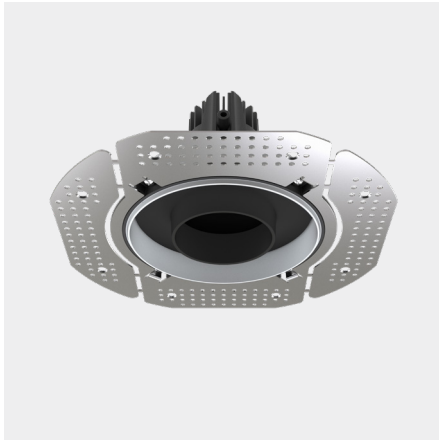

Accent 100 Trimless Type 3

Model

Code	100 10 009305.020
Installation	Trimless - Indoor/ Outdoor
Finish	Structured Black
Material	Marine Grade Aluminium

Technical Data

Power (Luminaire)	6.8W
Power (System)	8w
Voltage	240V-AC
Current	180mA
Optics	Rotationally Symmetrical Direct 60°
Colour Temperature	3000K
Luminous Flux	672lm
TM30	Rf95 Rg103
CRI	Ra97
Lumen Maintenance	L90 B10 50000hrs
Chromacity	<2 McAdam Step Ellipse
Articulation	Fixed
Cut-Out	Ø130 x 110mm
Ingress Protection	IP44
Control Device	Control Excluded
Class	III