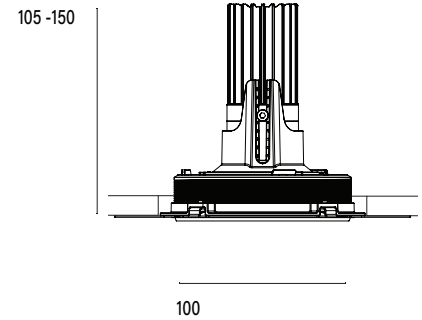

Accent 100 Trimless Type 2

Model

Code	100 10 009215.020
Installation	Trimless - Indoor/ Outdoor
Finish	Structured Black
Material	Marine Grade Aluminium

Technical Data

Power (Luminaire)	12W
Power (System)	14w
Voltage	240V-AC
Current	350mA
Optics	Rotationally Symmetrical Direct 25°
Colour Temperature	3000K
Luminous Flux	952lm
TM30	Rf95 Rg103
CRI	Ra97
Lumen Maintenance	L90 B10 50000hrs
Chromacity	<2 McAdam Step Ellipse
Articulation	Fixed
Cut-Out	Ø130 x 155mm
Ingress Protection	IP44
Control Device	Control Excluded
Class	III