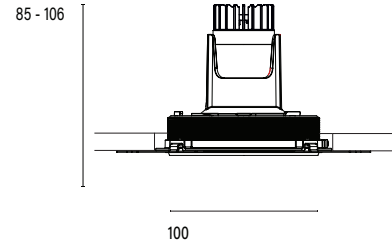

Accent 100 Trimless Type 3

Model

Code	100 10 009306.010
Installation	Trimless - Indoor/ Outdoor
Finish	Structured White
Material	Marine Grade Aluminium

Technical Data

Power (Luminaire)	6.8W
Power (System)	8w
Voltage	240V-AC
Current	180mA
Optics	Rotationally Symmetrical Direct 25°
Colour Temperature	4000K
Luminous Flux	612lm
TM30	Rf95 Rg103
CRI	Ra97
Lumen Maintenance	L90 B10 50000hrs
Chromaticity	<2 McAdam Step Ellipse
Articulation	Fixed
Cut-Out	Ø130 x 110mm
Ingress Protection	IP44
Control Device	Control Excluded
Class	III