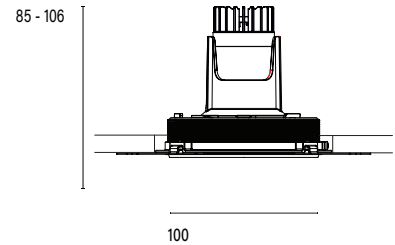

Accent 100 Trimless Type 3

Model

Code	100 10 009305.020
Installation	Trimless - Indoor/ Outdoor
Finish	Structured Black
Material	Marine Grade Aluminium

Technical Data

Power (Luminaire)	6.8W
Power (System)	8w
Voltage	240V-AC
Current	180mA
Optics	Rotationally Symmetrical Direct 60°
Colour Temperature	3000K
Luminous Flux	672lm
TM30	Rf95 Rg103
CRI	Ra97
Lumen Maintenance	L90 B10 50000hrs
Chromacity	<2 McAdam Step Ellipse
Articulation	Fixed
Cut-Out	Ø130 x 110mm
Ingress Protection	IP44
Control Device	Control Excluded
Class	III