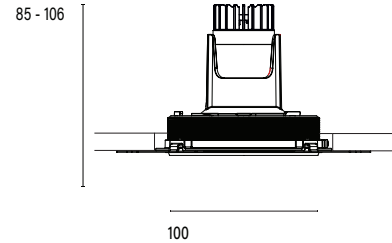

Accent 100 Trimless Type 2

Model

Code	100 10 009210.010
Installation	Trimless - Indoor/ Outdoor
Finish	Structured White
Material	Marine Grade Aluminium

Technical Data

Power (Luminaire)	6W
Power (System)	7w
Voltage	240V-AC
Current	350mA
Optics	Rotationally Symmetrical Direct 40°
Colour Temperature	2700K - 1800K
TM30	Rf95 Rg103
CRI	Ra90
Lumen Maintenance	L90 B10 50000hrs
Chromacity	<2 McAdam Step Ellipse
Articulation	Fixed
Cut-Out	Ø130 x 110mm
Ingress Protection	IP44
Control Device	Control Excluded
Class	III