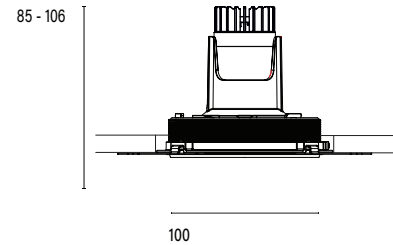

Accent 100 Trimless Type 3

Model

Code	100 10 009301.010
Installation	Trimless - Indoor/ Outdoor
Finish	Structured White
Material	Marine Grade Aluminium

Technical Data

Power (Luminaire)	6.8W
Power (System)	8w
Voltage	240V-AC
Current	180mA
Optics	Rotationally Symmetrical Direct 40°
Colour Temperature	2700K
Luminous Flux	626lm
TM30	Rf95 Rg103
CRI	Ra97
Lumen Maintenance	L90 B10 50000hrs
Chromacity	<2 McAdam Step Ellipse
Articulation	Fixed
Cut-Out	Ø130 x 110mm
Ingress Protection	IP44
Control Device	Control Excluded
Class	III