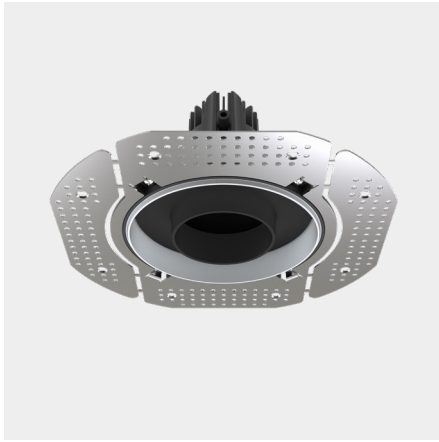

Accent 100 Trimless Type 3

Model

Code	100 10 009310.020
Installation	Trimless - Indoor/ Outdoor
Finish	Structured Black
Material	Marine Grade Aluminium

Technical Data

Power (Luminaire)	6W
Power (System)	7w
Voltage	240V-AC
Current	350mA
Optics	Rotationally Symmetrical Direct 40°
Colour Temperature	2700K - 1800K
TM30	Rf95 Rg103
CRI	Ra90
Lumen Maintenance	L90 B10 50000hrs
Chromacity	<2 McAdam Step Ellipse
Articulation	Fixed
Cut-Out	Ø130 x 110mm
Ingress Protection	IP44
Control Device	Control Excluded
Class	III