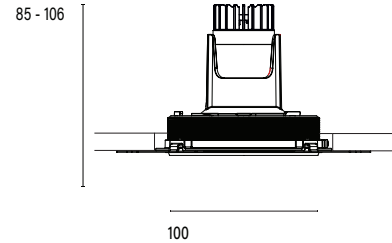

Accent 100 Trimless Type 3

Model

Code	100 10 009305.010
Installation	Trimless - Indoor/ Outdoor
Finish	Structured White
Material	Marine Grade Aluminium

Technical Data

Power (Luminaire)	6.8W
Power (System)	8w
Voltage	240V-AC
Current	180mA
Optics	Rotationally Symmetrical Direct 60°
Colour Temperature	3000K
Luminous Flux	672lm
TM30	Rf95 Rg103
CRI	Ra97
Lumen Maintenance	L90 B10 50000hrs
Chromacity	<2 McAdam Step Ellipse
Articulation	Fixed
Cut-Out	Ø130 x 110mm
Ingress Protection	IP44
Control Device	Control Excluded
Class	III