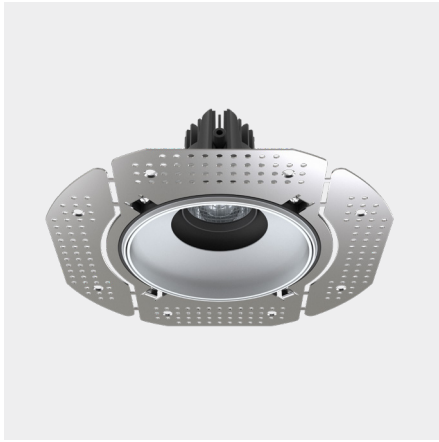

Accent 100 Trimless Type 2

Model

Code	100 10 009204.010
Installation	Trimless - Indoor/ Outdoor
Finish	Structured White
Material	Marine Grade Aluminium

Technical Data

Power (Luminaire)	6.8W
Power (System)	8w
Voltage	240V-AC
Current	180mA
Optics	Rotationally Symmetrical Direct 40°
Colour Temperature	3000K
Luminous Flux	680lm
TM30	Rf95 Rg103
CRI	Ra97
Lumen Maintenance	L90 B10 50000hrs
Chromacity	<2 McAdam Step Ellipse
Articulation	Fixed
Cut-Out	Ø130 x 110mm
Ingress Protection	IP44
Control Device	Control Excluded
Class	III