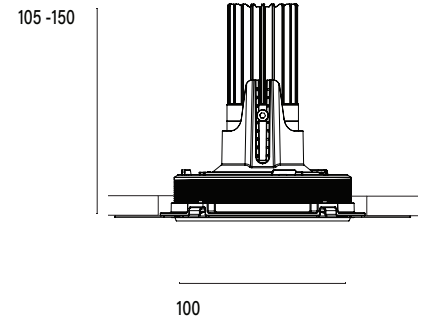

Accent 100 Trimless Type 2

Model

Code	100 10 009220.020
Installation	Trimless - Indoor/ Outdoor
Finish	Structured Black
Material	Marine Grade Aluminium

Technical Data

Power (Luminaire)	12W
Power (System)	14w
Voltage	240V-AC
Current	350mA
Optics	Rotationally Symmetrical Direct 60°
Colour Temperature	4000K
Luminous Flux	1049lm
TM30	Rf95 Rg103
CRI	Ra97
Lumen Maintenance	L90 B10 50000hrs
Chromacity	<2 McAdam Step Ellipse
Articulation	Fixed
Cut-Out	Ø130 x 155mm
Ingress Protection	IP44
Control Device	Control Excluded
Class	III