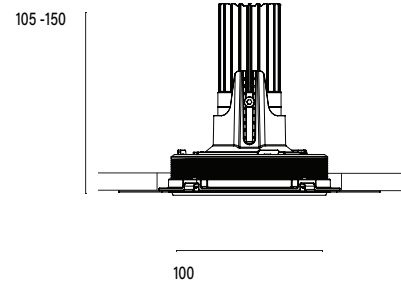

Accent 100 Trimless Type 3

Model

Code	100 10 009315.020
Installation	Trimless - Indoor/ Outdoor
Finish	Structured Black
Material	Marine Grade Aluminium

Technical Data

Power (Luminaire)	12W
Power (System)	14w
Voltage	240V-AC
Current	350mA
Optics	Rotationally Symmetrical Direct 25°
Colour Temperature	3000K
Luminous Flux	952lm
TM30	Rf95 Rg103
CRI	Ra97
Lumen Maintenance	L90 B10 50000hrs
Chromaticity	<2 McAdam Step Ellipse
Articulation	Fixed
Cut-Out	Ø130 x 155mm
Ingress Protection	IP44
Control Device	Control Excluded
Class	III