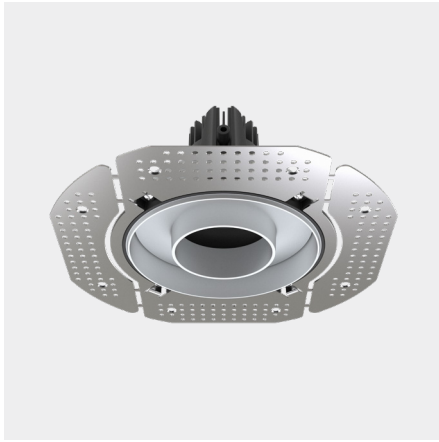

Accent 100 Trimless Type 3

Model

Code	100 10 009308.010
Installation	Trimless - Indoor/ Outdoor
Finish	Structured White
Material	Marine Grade Aluminium

Technical Data

Power (Luminaire)	6.8W
Power (System)	8w
Voltage	240V-AC
Current	180mA
Optics	Rotationally Symmetrical Direct 60°
Colour Temperature	4000K
Luminous Flux	652lm
TM30	Rf95 Rg103
CRI	Ra97
Lumen Maintenance	L90 B10 50000hrs
Chromacity	<2 McAdam Step Ellipse
Articulation	Fixed
Cut-Out	Ø130 x 110mm
Ingress Protection	IP44
Control Device	Control Excluded
Class	III