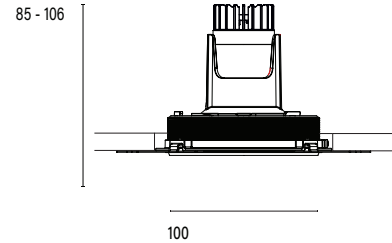

Accent 100 Trimless Type 3

Model

Code	100 10 009310.020
Installation	Trimless - Indoor/ Outdoor
Finish	Structured Black
Material	Marine Grade Aluminium

Technical Data

Power (Luminaire)	6W
Power (System)	7w
Voltage	240V-AC
Current	350mA
Optics	Rotationally Symmetrical Direct 40°
Colour Temperature	2700K - 1800K
TM30	Rf95 Rg103
CRI	Ra90
Lumen Maintenance	L90 B10 50000hrs
Chromacity	<2 McAdam Step Ellipse
Articulation	Fixed
Cut-Out	Ø130 x 110mm
Ingress Protection	IP44
Control Device	Control Excluded
Class	III