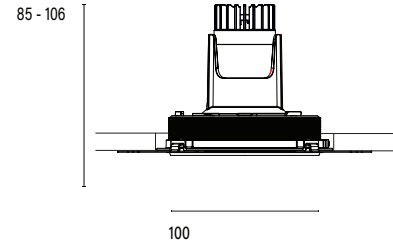

Accent 100 Trimless Type 2

Model

Code	100 10 009207.010
Installation	Trimless - Indoor/ Outdoor
Finish	Structured White
Material	Marine Grade Aluminium

Technical Data

Power (Luminaire)	6.8W
Power (System)	8w
Voltage	240V-AC
Current	180mA
Optics	Rotationally Symmetrical Direct 40°
Colour Temperature	4000K
Luminous Flux	614lm
TM30	Rf95 Rg103
CRI	Ra97
Lumen Maintenance	L90 B10 50000hrs
Chromacity	<2 McAdam Step Ellipse
Articulation	Fixed
Cut-Out	Ø130 x 110mm
Ingress Protection	IP44
Control Device	Control Excluded
Class	III