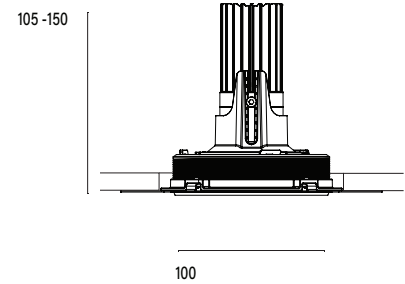

Accent 100 Trimless Type 3

Model

Code	100 10 009316.010
Installation	Trimless - Indoor/ Outdoor
Finish	Structured White
Material	Marine Grade Aluminium

Technical Data

Power (Luminaire)	12W
Power (System)	14w
Voltage	240V-AC
Current	350mA
Optics	Rotationally Symmetrical Direct 40°
Colour Temperature	3000K
Luminous Flux	931lm
TM30	Rf95 Rg103
CRI	Ra97
Lumen Maintenance	L90 B10 50000hrs
Chromacity	<2 McAdam Step Ellipse
Articulation	Fixed
Cut-Out	Ø130 x 155mm
Ingress Protection	IP44
Control Device	Control Excluded
Class	III