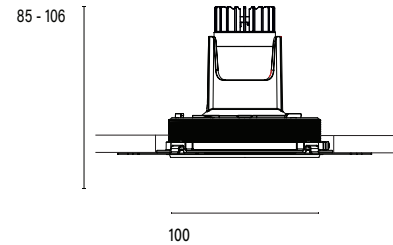

Accent 100 Trimless Type 2

Model

Code	100 10 009201.020
Installation	Trimless - Indoor/ Outdoor
Finish	Structured Black
Material	Marine Grade Aluminium

Technical Data

Power (Luminaire)	6.8W
Power (System)	8w
Voltage	240V-AC
Current	180mA
Optics	Rotationally Symmetrical Direct 40°
Colour Temperature	2700K
Luminous Flux	626lm
TM30	Rf95 Rg103
CRI	Ra97
Lumen Maintenance	L90 B10 50000hrs
Chromacity	<2 McAdam Step Ellipse
Articulation	Fixed
Cut-Out	Ø130 x 110mm
Ingress Protection	IP44
Control Device	Control Excluded
Class	III