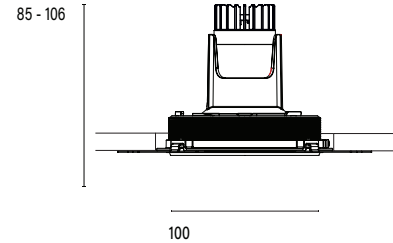

Accent 100 Trimless Type 2

Model

Code	100 10 009210.020
Installation	Trimless - Indoor/ Outdoor
Finish	Structured Black
Material	Marine Grade Aluminium

Technical Data

Power (Luminaire)	6W
Power (System)	7w
Voltage	240V-AC
Current	350mA
Optics	Rotationally Symmetrical Direct 40°
Colour Temperature	2700K - 1800K
TM30	Rf95 Rg103
CRI	Ra90
Lumen Maintenance	L90 B10 50000hrs
Chromacity	<2 McAdam Step Ellipse
Articulation	Fixed
Cut-Out	Ø130 x 110mm
Ingress Protection	IP44
Control Device	Control Excluded
Class	III