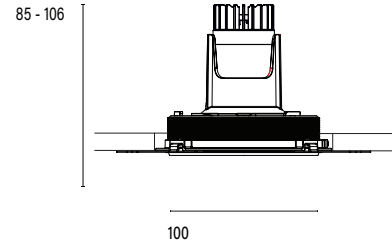

Accent 100 Trimless Type 3

Model

Code	100 10 009308.020
Installation	Trimless - Indoor/ Outdoor
Finish	Structured Black
Material	Marine Grade Aluminium

Technical Data

Power (Luminaire)	6.8W
Power (System)	8w
Voltage	240V-AC
Current	180mA
Optics	Rotationally Symmetrical Direct 60°
Colour Temperature	4000K
Luminous Flux	652lm
TM30	Rf95 Rg103
CRI	Ra97
Lumen Maintenance	L90 B10 50000hrs
Chromaticity	<2 McAdam Step Ellipse
Articulation	Fixed
Cut-Out	Ø130 x 110mm
Ingress Protection	IP44
Control Device	Control Excluded
Class	III