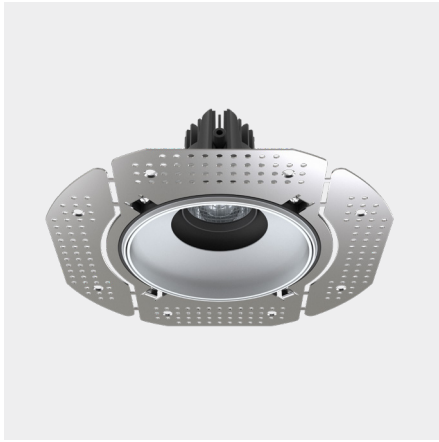

Accent 100 Trimless Type 2

Model

Code	100 10 009208.010
Installation	Trimless - Indoor/ Outdoor
Finish	Structured White
Material	Marine Grade Aluminium

Technical Data

Power (Luminaire)	6.8W
Power (System)	8w
Voltage	240V-AC
Current	180mA
Optics	Rotationally Symmetrical Direct 60°
Colour Temperature	4000K
Luminous Flux	652lm
TM30	Rf95 Rg103
CRI	Ra97
Lumen Maintenance	L90 B10 50000hrs
Chromacity	<2 McAdam Step Ellipse
Articulation	Fixed
Cut-Out	Ø130 x 110mm
Ingress Protection	IP44
Control Device	Control Excluded
Class	III