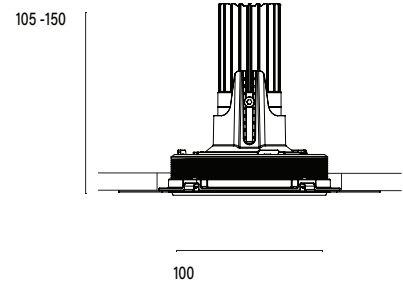

Accent 100 Trimless Type 3

Model

Code	100 10 009318.010
Installation	Trimless - Indoor/ Outdoor
Finish	Structured White
Material	Marine Grade Aluminium

Technical Data

Power (Luminaire)	12W
Power (System)	14w
Voltage	240V-AC
Current	350mA
Optics	Rotationally Symmetrical Direct 25°
Colour Temperature	4000K
Luminous Flux	1044lm
TM30	Rf95 Rg103
CRI	Ra97
Lumen Maintenance	L90 B10 50000hrs
Chromaticity	<2 McAdam Step Ellipse
Articulation	Fixed
Cut-Out	Ø130 x 155mm
Ingress Protection	IP44
Control Device	Control Excluded
Class	III