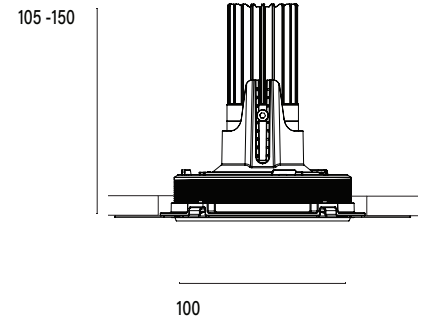

Accent 100 Trimless Type 2

Model

Code	100 10 009214.010
Installation	Trimless - Indoor/ Outdoor
Finish	Structured White
Material	Marine Grade Aluminium

Technical Data

Power (Luminaire)	12W
Power (System)	14w
Voltage	240V-AC
Current	350mA
Optics	Rotationally Symmetrical Direct 60°
Colour Temperature	2700K
Luminous Flux	882lm
TM30	Rf95 Rg103
CRI	Ra97
Lumen Maintenance	L90 B10 50000hrs
Chromacity	<2 McAdam Step Ellipse
Articulation	Fixed
Cut-Out	Ø130 x 155mm
Ingress Protection	IP44
Control Device	Control Excluded
Class	III