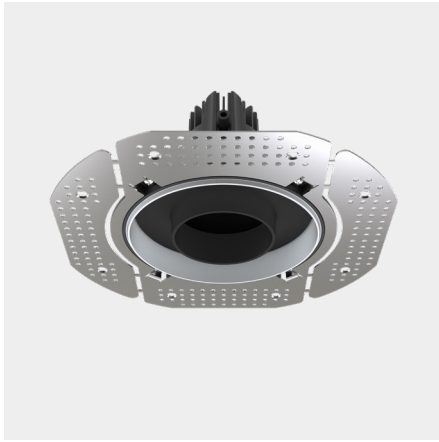

Accent 100 Trimless Type 3

Model

Code	100 10 009302.020
Installation	Trimless - Indoor/ Outdoor
Finish	Structured Black
Material	Marine Grade Aluminium

Technical Data

Power (Luminaire)	6.8W
Power (System)	8w
Voltage	240V-AC
Current	180mA
Optics	Rotationally Symmetrical Direct 60°
Colour Temperature	2700K
Luminous Flux	624lm
TM30	Rf95 Rg103
CRI	Ra97
Lumen Maintenance	L90 B10 50000hrs
Chromacity	<2 McAdam Step Ellipse
Articulation	Fixed
Cut-Out	Ø130 x 110mm
Ingress Protection	IP44
Control Device	Control Excluded
Class	III