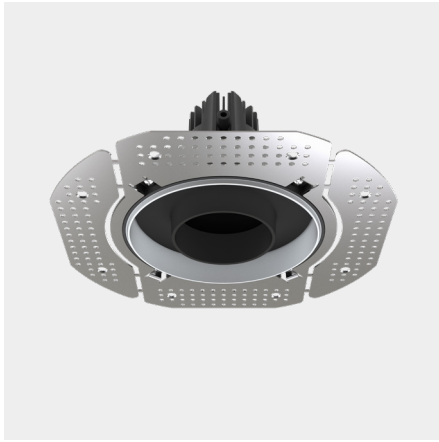

Accent 100 Trimless Type 3

Model

Code	100 10 009311.020
Installation	Trimless - Indoor/ Outdoor
Finish	Structured Black
Material	Marine Grade Aluminium

Technical Data

Power (Luminaire)	6W
Power (System)	7w
Voltage	240V-AC
Current	350mA
Optics	Rotationally Symmetrical Direct 60°
Colour Temperature	2700K - 1800K
TM30	Rf95 Rg103
CRI	Ra90
Lumen Maintenance	L90 B10 50000hrs
Chromacity	<2 McAdam Step Ellipse
Articulation	Fixed
Cut-Out	Ø130 x 110mm
Ingress Protection	IP44
Control Device	Control Excluded
Class	III