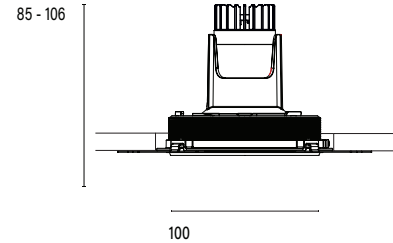

Accent 100 Trimless Type 2

Model

Code	100 10 009200.020
Installation	Trimless - Indoor/ Outdoor
Finish	Structured Black
Material	Marine Grade Aluminium

Technical Data

Power (Luminaire)	6.8W
Power (System)	8w
Voltage	240V-AC
Current	180mA
Optics	Rotationally Symmetrical Direct 25°
Colour Temperature	2700K
Luminous Flux	576lm
TM30	Rf95 Rg103
CRI	Ra97
Lumen Maintenance	L90 B10 50000hrs
Chromacity	<2 McAdam Step Ellipse
Articulation	Fixed
Cut-Out	Ø130 x 110mm
Ingress Protection	IP44
Control Device	Control Excluded
Class	III