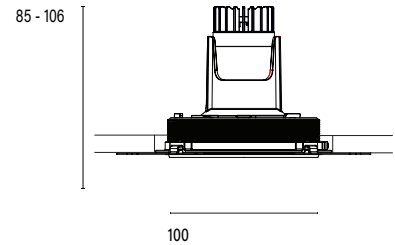

Accent 100 Trimless Type 2

Model

Code	100 10 009200.010
Installation	Trimless - Indoor/ Outdoor
Finish	Structured White
Material	Marine Grade Aluminium

Technical Data

Power (Luminaire)	6.8W
Power (System)	8w
Voltage	240V-AC
Current	180mA
Optics	Rotationally Symmetrical Direct 25°
Colour Temperature	2700K
Luminous Flux	576lm
TM30	Rf95 Rg103
CRI	Ra97
Lumen Maintenance	L90 B10 50000hrs
Chromacity	<2 McAdam Step Ellipse
Articulation	Fixed
Cut-Out	Ø130 x 110mm
Ingress Protection	IP44
Control Device	Control Excluded
Class	III