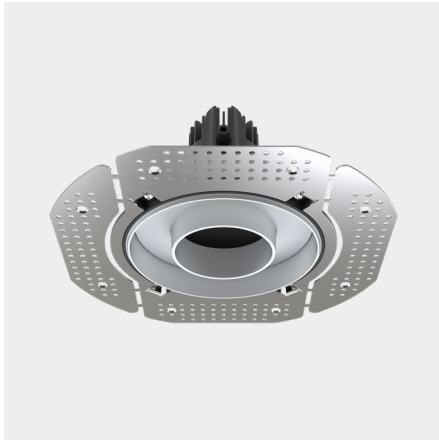

Accent 100 Trimless Type 3

Model

Code	100 10 009301.010
Installation	Trimless - Indoor/ Outdoor
Finish	Structured White
Material	Marine Grade Aluminium

Technical Data

Power (Luminaire)	6.8W
Power (System)	8w
Voltage	240V-AC
Current	180mA
Optics	Rotationally Symmetrical Direct 40°
Colour Temperature	2700K
Luminous Flux	626lm
TM30	Rf95 Rg103
CRI	Ra97
Lumen Maintenance	L90 B10 50000hrs
Chromacity	<2 McAdam Step Ellipse
Articulation	Fixed
Cut-Out	Ø130 x 110mm
Ingress Protection	IP44
Control Device	Control Excluded
Class	III