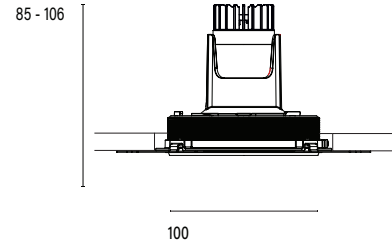

Accent 100 Trimless Type 2

Model

Code	100 10 009211.010
Installation	Trimless - Indoor/ Outdoor
Finish	Structured White
Material	Marine Grade Aluminium

Technical Data

Power (Luminaire)	6W
Power (System)	7w
Voltage	240V-AC
Current	350mA
Optics	Rotationally Symmetrical Direct 60°
Colour Temperature	2700K - 1800K
TM30	Rf95 Rg103
CRI	Ra90
Lumen Maintenance	L90 B10 50000hrs
Chromacity	<2 McAdam Step Ellipse
Articulation	Fixed
Cut-Out	Ø130 x 110mm
Ingress Protection	IP44
Control Device	Control Excluded
Class	III