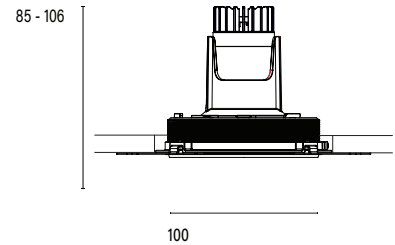

Accent 100 Trimless Type 3

Model

Code	100 10 009311.020
Installation	Trimless - Indoor/ Outdoor
Finish	Structured Black
Material	Marine Grade Aluminium

Technical Data

Power (Luminaire)	6W
Power (System)	7w
Voltage	240V-AC
Current	350mA
Optics	Rotationally Symmetrical Direct 60°
Colour Temperature	2700K - 1800K
TM30	Rf95 Rg103
CRI	Ra90
Lumen Maintenance	L90 B10 50000hrs
Chromacity	<2 McAdam Step Ellipse
Articulation	Fixed
Cut-Out	Ø130 x 110mm
Ingress Protection	IP44
Control Device	Control Excluded
Class	III