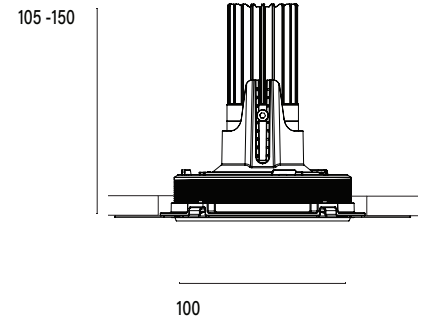

Accent 100 Trimless Type 2

Model

Code	100 10 009212.020
Installation	Trimless - Indoor/ Outdoor
Finish	Structured Black
Material	Marine Grade Aluminium

Technical Data

Power (Luminaire)	12W
Power (System)	14w
Voltage	240V-AC
Current	350mA
Optics	Rotationally Symmetrical Direct 25°
Colour Temperature	2700K
Luminous Flux	874lm
TM30	Rf95 Rg103
CRI	Ra97
Lumen Maintenance	L90 B10 50000hrs
Chromacity	<2 McAdam Step Ellipse
Articulation	Fixed
Cut-Out	Ø130 x 155mm
Ingress Protection	IP44
Control Device	Control Excluded
Class	III