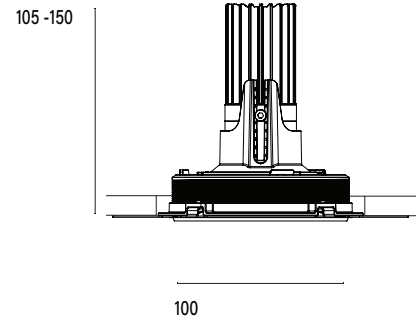

Accent 100 Trimless Type 2

Model

Code	100 10 009213.020
Installation	Trimless - Indoor/ Outdoor
Finish	Structured Black
Material	Marine Grade Aluminium

Technical Data

Power (Luminaire)	12W
Power (System)	14w
Voltage	240V-AC
Current	350mA
Optics	Rotationally Symmetrical Direct 40°
Colour Temperature	2700K
Luminous Flux	853lm
TM30	Rf95 Rg103
CRI	Ra97
Lumen Maintenance	L90 B10 50000hrs
Chromacity	<2 McAdam Step Ellipse
Articulation	Fixed
Cut-Out	Ø130 x 155mm
Ingress Protection	IP44
Control Device	Control Excluded
Class	III