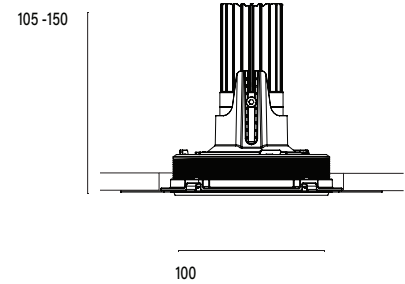

Accent 100 Trimless Type 3

Model

Code	100 10 009317.010
Installation	Trimless - Indoor/ Outdoor
Finish	Structured White
Material	Marine Grade Aluminium

Technical Data

Power (Luminaire)	12W
Power (System)	14w
Voltage	240V-AC
Current	350mA
Optics	Rotationally Symmetrical Direct 60°
Colour Temperature	3000K
Luminous Flux	965lm
TM30	Rf95 Rg103
CRI	Ra97
Lumen Maintenance	L90 B10 50000hrs
Chromacity	<2 McAdam Step Ellipse
Articulation	Fixed
Cut-Out	Ø130 x 155mm
Ingress Protection	IP44
Control Device	Control Excluded
Class	III