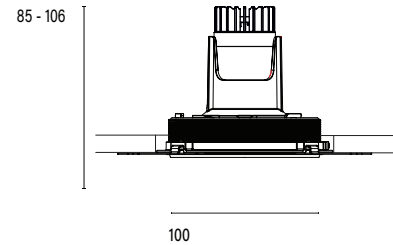

Accent 100 Trimless Type 2

Model

Code	100 10 009206.010
Installation	Trimless - Indoor/ Outdoor
Finish	Structured White
Material	Marine Grade Aluminium

Technical Data

Power (Luminaire)	6.8W
Power (System)	8w
Voltage	240V-AC
Current	180mA
Optics	Rotationally Symmetrical Direct 25°
Colour Temperature	4000K
Luminous Flux	612lm
TM30	Rf95 Rg103
CRI	Ra97
Lumen Maintenance	L90 B10 50000hrs
Chromacity	<2 McAdam Step Ellipse
Articulation	Fixed
Cut-Out	Ø130 x 110mm
Ingress Protection	IP44
Control Device	Control Excluded
Class	III