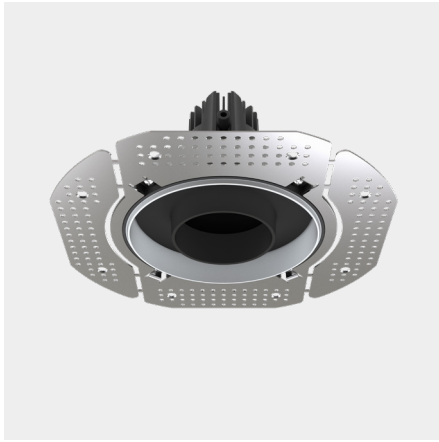

Accent 100 Trimless Type 3

Model

Code	100 10 009307020
Installation	Trimless - Indoor/ Outdoor
Finish	Structured Black
Material	Marine Grade Aluminium

Technical Data

Power (Luminaire)	6.8W
Power (System)	8w
Voltage	240V-AC
Current	180mA
Optics	Rotationally Symmetrical Direct 40°
Colour Temperature	4000K
Luminous Flux	614lm
TM30	Rf95 Rg103
CRI	Ra97
Lumen Maintenance	L90 B10 50000hrs
Chromacity	<2 McAdam Step Ellipse
Articulation	Fixed
Cut-Out	Ø130 x 110mm
Ingress Protection	IP44
Control Device	Control Excluded
Class	III