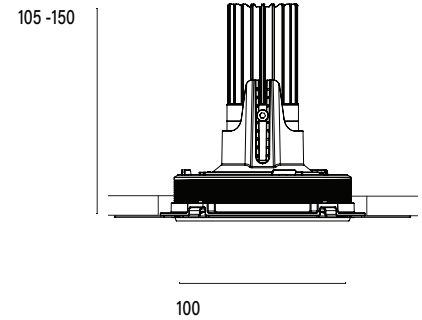

Accent 100 Trimless Type 2

Model

Code	100 10 009213.010
Installation	Trimless - Indoor/ Outdoor
Finish	Structured White
Material	Marine Grade Aluminium

Technical Data

Power (Luminaire)	12W
Power (System)	14w
Voltage	240V-AC
Current	350mA
Optics	Rotationally Symmetrical Direct 40°
Colour Temperature	2700K
Luminous Flux	853lm
TM30	Rf95 Rg103
CRI	Ra97
Lumen Maintenance	L90 B10 50000hrs
Chromaticity	<2 McAdam Step Ellipse
Articulation	Fixed
Cut-Out	Ø130 x 155mm
Ingress Protection	IP44
Control Device	Control Excluded
Class	III