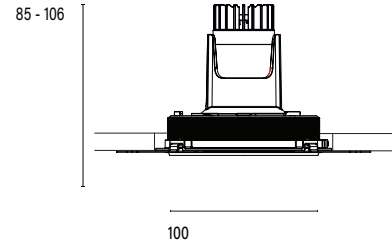

Accent 100 Trimless Type 2

Model

Code	100 10 009206.020
Installation	Trimless - Indoor/ Outdoor
Finish	Structured Black
Material	Marine Grade Aluminium

Technical Data

Power (Luminaire)	6.8W
Power (System)	8w
Voltage	240V-AC
Current	180mA
Optics	Rotationally Symmetrical Direct 25°
Colour Temperature	4000K
Luminous Flux	612lm
TM30	Rf95 Rg103
CRI	Ra97
Lumen Maintenance	L90 B10 50000hrs
Chromacity	<2 McAdam Step Ellipse
Articulation	Fixed
Cut-Out	Ø130 x 110mm
Ingress Protection	IP44
Control Device	Control Excluded
Class	III