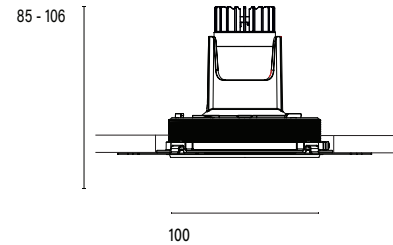

Accent 100 Trimless Type 2

Model

Code	100 10 009207.020
Installation	Trimless - Indoor/ Outdoor
Finish	Structured Black
Material	Marine Grade Aluminium

Technical Data

Power (Luminaire)	6.8W
Power (System)	8w
Voltage	240V-AC
Current	180mA
Optics	Rotationally Symmetrical Direct 40°
Colour Temperature	4000K
Luminous Flux	614lm
TM30	Rf95 Rg103
CRI	Ra97
Lumen Maintenance	L90 B10 50000hrs
Chromaticity	<2 McAdam Step Ellipse
Articulation	Fixed
Cut-Out	Ø130 x 110mm
Ingress Protection	IP44
Control Device	Control Excluded
Class	III