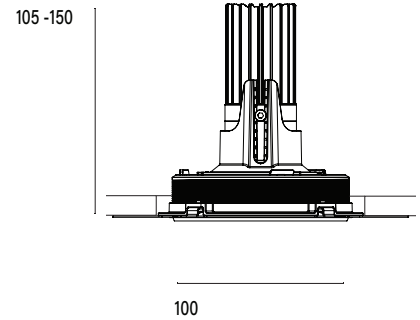

Accent 100 Trimless Type 2

Model

Code	100 10 009218.010
Installation	Trimless - Indoor/ Outdoor
Finish	Structured White
Material	Marine Grade Aluminium

Technical Data

Power (Luminaire)	12W
Power (System)	14w
Voltage	240V-AC
Current	350mA
Optics	Rotationally Symmetrical Direct 25°
Colour Temperature	4000K
Luminous Flux	1044lm
TM30	Rf95 Rg103
CRI	Ra97
Lumen Maintenance	L90 B10 50000hrs
Chromacity	<2 McAdam Step Ellipse
Articulation	Fixed
Cut-Out	Ø130 x 155mm
Ingress Protection	IP44
Control Device	Control Excluded
Class	III