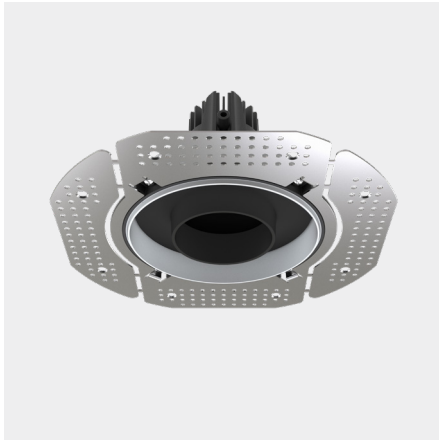

Accent 100 Trimless Type 3

Model

Code	100 10 009301.020
Installation	Trimless - Indoor/ Outdoor
Finish	Structured Black
Material	Marine Grade Aluminium

Technical Data

Power (Luminaire)	6.8W
Power (System)	8w
Voltage	240V-AC
Current	180mA
Optics	Rotationally Symmetrical Direct 40°
Colour Temperature	2700K
Luminous Flux	626lm
TM30	Rf95 Rg103
CRI	Ra97
Lumen Maintenance	L90 B10 50000hrs
Chromacity	<2 McAdam Step Ellipse
Articulation	Fixed
Cut-Out	Ø130 x 110mm
Ingress Protection	IP44
Control Device	Control Excluded
Class	III