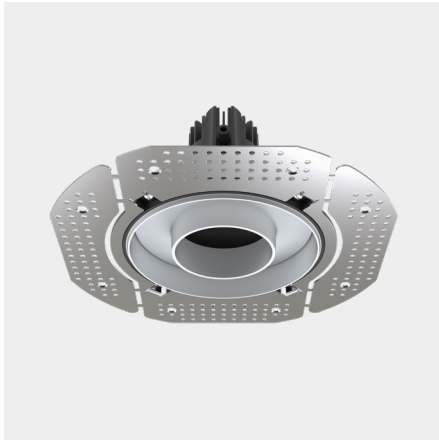

Accent 100 Trimless Type 3

Model

Code	100 10 009311.010
Installation	Trimless - Indoor/ Outdoor
Finish	Structured White
Material	Marine Grade Aluminium

Technical Data

Power (Luminaire)	6W
Power (System)	7w
Voltage	240V-AC
Current	350mA
Optics	Rotationally Symmetrical Direct 60°
Colour Temperature	2700K - 1800K
TM30	Rf95 Rg103
CRI	Ra90
Lumen Maintenance	L90 B10 50000hrs
Chromacity	<2 McAdam Step Ellipse
Articulation	Fixed
Cut-Out	Ø130 x 110mm
Ingress Protection	IP44
Control Device	Control Excluded
Class	III