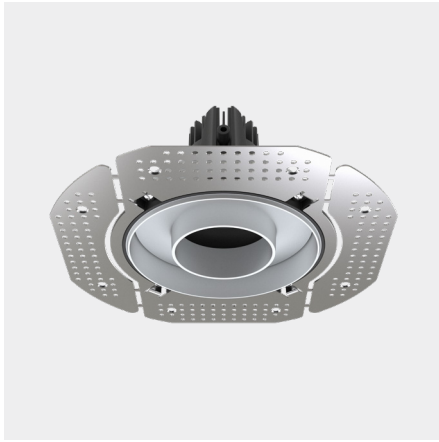

Accent 100 Trimless Type 3

Model

Code	100 10 009300.010
Installation	Trimless - Indoor/ Outdoor
Finish	Structured White
Material	Marine Grade Aluminium

Technical Data

Power (Luminaire)	6.8W
Power (System)	8w
Voltage	240V-AC
Current	180mA
Optics	Rotationally Symmetrical Direct 25°
Colour Temperature	2700K
Luminous Flux	576lm
TM30	Rf95 Rg103
CRI	Ra97
Lumen Maintenance	L90 B10 50000hrs
Chromacity	<2 McAdam Step Ellipse
Articulation	Fixed
Cut-Out	Ø130 x 110mm
Ingress Protection	IP44
Control Device	Control Excluded
Class	III