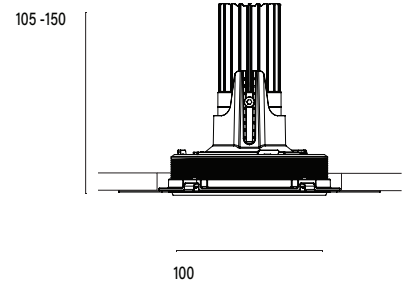

Accent 100 Trimless Type 3

Model

Code	100 10 009312.010
Installation	Trimless - Indoor/ Outdoor
Finish	Structured White
Material	Marine Grade Aluminium

Technical Data

Power (Luminaire)	12W
Power (System)	14w
Voltage	240V-AC
Current	350mA
Optics	Rotationally Symmetrical Direct 25°
Colour Temperature	2700K
Luminous Flux	874lm
TM30	Rf95 Rg103
CRI	Ra97
Lumen Maintenance	L90 B10 50000hrs
Chromacity	<2 McAdam Step Ellipse
Articulation	Fixed
Cut-Out	Ø130 x 155mm
Ingress Protection	IP44
Control Device	Control Excluded
Class	III