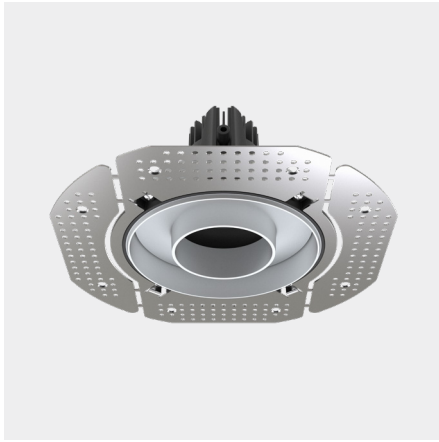

Accent 100 Trimless Type 3

Model

Code	100 10 009304.010
Installation	Trimless - Indoor/ Outdoor
Finish	Structured White
Material	Marine Grade Aluminium

Technical Data

Power (Luminaire)	6.8W
Power (System)	8w
Voltage	240V-AC
Current	180mA
Optics	Rotationally Symmetrical Direct 40°
Colour Temperature	3000K
Luminous Flux	680lm
TM30	Rf95 Rg103
CRI	Ra97
Lumen Maintenance	L90 B10 50000hrs
Chromaticity	<2 McAdam Step Ellipse
Articulation	Fixed
Cut-Out	Ø130 x 110mm
Ingress Protection	IP44
Control Device	Control Excluded
Class	III