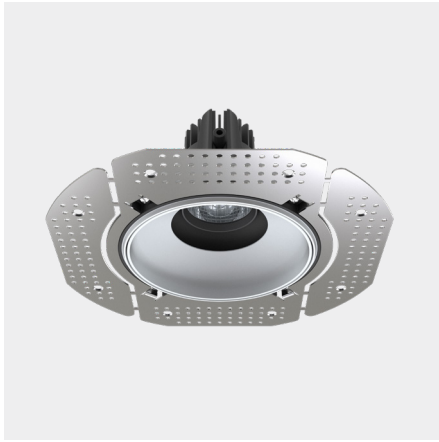

Accent 100 Trimless Type 2

Model

Code	100 10 009209.010
Installation	Trimless - Indoor/ Outdoor
Finish	Structured White
Material	Marine Grade Aluminium

Technical Data

Power (Luminaire)	6W
Power (System)	7w
Voltage	240V-AC
Current	350mA
Optics	Rotationally Symmetrical Direct 25°
Colour Temperature	2700K - 1800K
TM30	Rf95 Rg103
CRI	Ra90
Lumen Maintenance	L90 B10 50000hrs
Chromacity	<2 McAdam Step Ellipse
Articulation	Fixed
Cut-Out	Ø130 x 110mm
Ingress Protection	IP44
Control Device	Control Excluded
Class	III