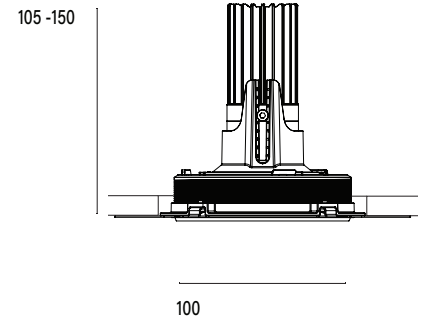

Accent 100 Trimless Type 2

Model

Code	100 10 009220.010
Installation	Trimless - Indoor/ Outdoor
Finish	Structured White
Material	Marine Grade Aluminium

Technical Data

Power (Luminaire)	12W
Power (System)	14w
Voltage	240V-AC
Current	350mA
Optics	Rotationally Symmetrical Direct 60°
Colour Temperature	4000K
Luminous Flux	1049lm
TM30	Rf95 Rg103
CRI	Ra97
Lumen Maintenance	L90 B10 50000hrs
Chromacity	<2 McAdam Step Ellipse
Articulation	Fixed
Cut-Out	Ø130 x 155mm
Ingress Protection	IP44
Control Device	Control Excluded
Class	III