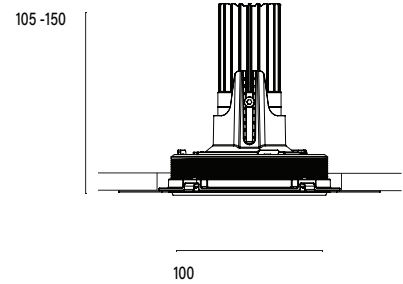

Accent 100 Trimless Type 3

Model

Code	100 10 009313.010
Installation	Trimless - Indoor/ Outdoor
Finish	Structured White
Material	Marine Grade Aluminium

Technical Data

Power (Luminaire)	12W
Power (System)	14w
Voltage	240V-AC
Current	350mA
Optics	Rotationally Symmetrical Direct 40°
Colour Temperature	2700K
Luminous Flux	853lm
TM30	Rf95 Rg103
CRI	Ra97
Lumen Maintenance	L90 B10 50000hrs
Chromaticity	<2 McAdam Step Ellipse
Articulation	Fixed
Cut-Out	Ø130 x 155mm
Ingress Protection	IP44
Control Device	Control Excluded
Class	III