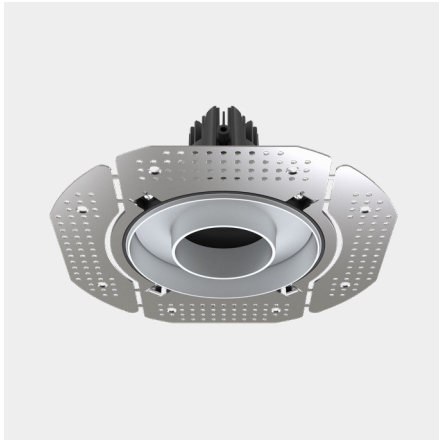

Accent 100 Trimless Type 3

Model

Code	100 10 003302.010
Installation	Trimless - Indoor/ Outdoor
Finish	Structured White
Material	Marine Grade Aluminium

Technical Data

Power (Luminaire)	6.8W
Power (System)	8w
Voltage	240V-AC
Current	180mA
Optics	Rotationally Symmetrical Direct 60°
Colour Temperature	2700K
Luminous Flux	624lm
TM30	Rf95 Rg103
CRI	Ra97
Lumen Maintenance	L90 B10 50000hrs
Chromacity	<2 McAdam Step Ellipse
Articulation	Fixed
Cut-Out	Ø130 x 110mm
Ingress Protection	IP44
Control Device	Control Excluded
Class	III