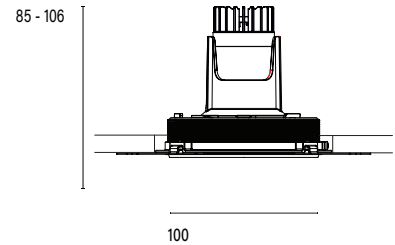

Accent 100 Trimless Type 3

Model

Code	100 10 009309.020
Installation	Trimless - Indoor/ Outdoor
Finish	Structured Black
Material	Marine Grade Aluminium

Technical Data

Power (Luminaire)	6W
Power (System)	7w
Voltage	240V-AC
Current	350mA
Optics	Rotationally Symmetrical Direct 25°
Colour Temperature	2700K - 1800K
TM30	Rf95 Rg103
CRI	Ra90
Lumen Maintenance	L90 B10 50000hrs
Chromacity	<2 McAdam Step Ellipse
Articulation	Fixed
Cut-Out	Ø130 x 110mm
Ingress Protection	IP44
Control Device	Control Excluded
Class	III