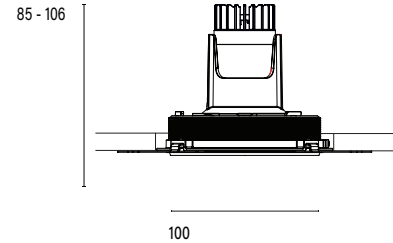

Accent 100 Trimless Type 2

Model

Code	100 10 009208.020
Installation	Trimless - Indoor/ Outdoor
Finish	Structured Black
Material	Marine Grade Aluminium

Technical Data

Power (Luminaire)	6.8W
Power (System)	8w
Voltage	240V-AC
Current	180mA
Optics	Rotationally Symmetrical Direct 60°
Colour Temperature	4000K
Luminous Flux	652lm
TM30	Rf95 Rg103
CRI	Ra97
Lumen Maintenance	L90 B10 50000hrs
Chromacity	<2 McAdam Step Ellipse
Articulation	Fixed
Cut-Out	Ø130 x 110mm
Ingress Protection	IP44
Control Device	Control Excluded
Class	III