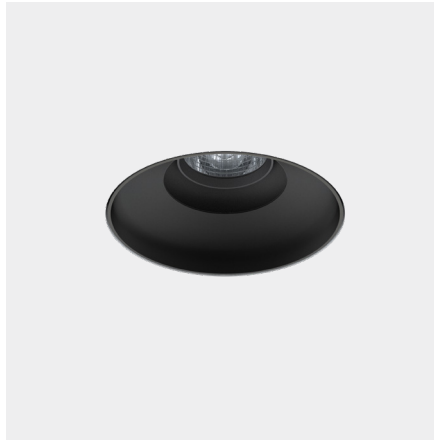

Accent 100 Trimless Type 2

Model

Code	100 10 009219.020
Installation	Trimless - Indoor/ Outdoor
Finish	Structured Black
Material	Marine Grade Aluminium

Technical Data

Power (Luminaire)	12W
Power (System)	14w
Voltage	240V-AC
Current	350mA
Optics	Rotationally Symmetrical Direct 40°
Colour Temperature	4000K
Luminous Flux	1020lm
TM30	Rf95 Rg103
CRI	Ra97
Lumen Maintenance	L90 B10 50000hrs
Chromacity	<2 McAdam Step Ellipse
Articulation	Fixed
Cut-Out	Ø130 x 155mm
Ingress Protection	IP44
Control Device	Control Excluded
Class	III