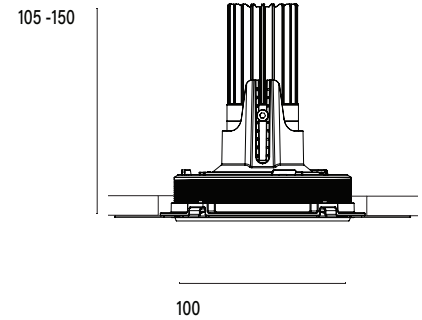

Accent 100 Trimless Type 2

Model

Code	100 10 009216.020
Installation	Trimless - Indoor/ Outdoor
Finish	Structured Black
Material	Marine Grade Aluminium

Technical Data

Power (Luminaire)	12W
Power (System)	14w
Voltage	240V-AC
Current	350mA
Optics	Rotationally Symmetrical Direct 40°
Colour Temperature	3000K
Luminous Flux	931lm
TM30	Rf95 Rg103
CRI	Ra97
Lumen Maintenance	L90 B10 50000hrs
Chromacity	<2 McAdam Step Ellipse
Articulation	Fixed
Cut-Out	Ø130 x 155mm
Ingress Protection	IP44
Control Device	Control Excluded
Class	III