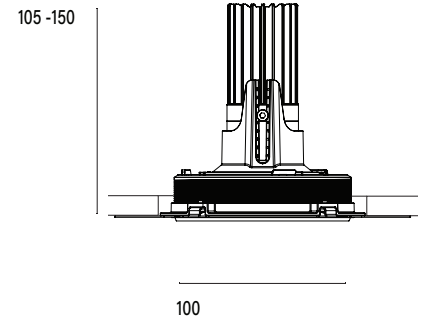

Accent 100 Trimless Type 2

Model

Code	100 10 009216.010
Installation	Trimless - Indoor/ Outdoor
Finish	Structured White
Material	Marine Grade Aluminium

Technical Data

Power (Luminaire)	12W
Power (System)	14w
Voltage	240V-AC
Current	350mA
Optics	Rotationally Symmetrical Direct 40°
Colour Temperature	3000K
Luminous Flux	931lm
TM30	Rf95 Rg103
CRI	Ra97
Lumen Maintenance	L90 B10 50000hrs
Chromacity	<2 McAdam Step Ellipse
Articulation	Fixed
Cut-Out	Ø130 x 155mm
Ingress Protection	IP44
Control Device	Control Excluded
Class	III