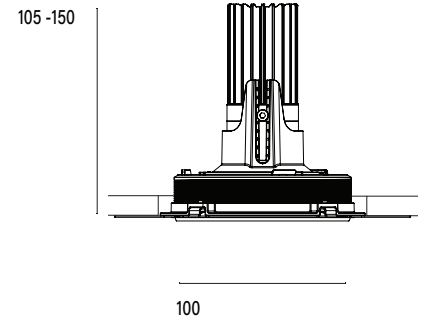

Accent 100 Trimless Type 2

Model

Code	100 10 009219.020
Installation	Trimless - Indoor/ Outdoor
Finish	Structured Black
Material	Marine Grade Aluminium

Technical Data

Power (Luminaire)	12W
Power (System)	14w
Voltage	240V-AC
Current	350mA
Optics	Rotationally Symmetrical Direct 40°
Colour Temperature	4000K
Luminous Flux	1020lm
TM30	Rf95 Rg103
CRI	Ra97
Lumen Maintenance	L90 B10 50000hrs
Chromacity	<2 McAdam Step Ellipse
Articulation	Fixed
Cut-Out	Ø130 x 155mm
Ingress Protection	IP44
Control Device	Control Excluded
Class	III