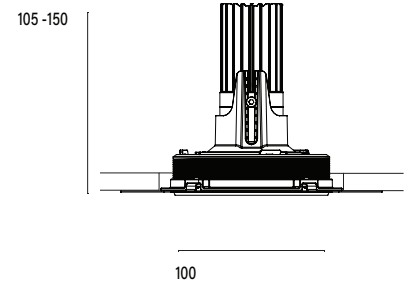

Accent 100 Trimless Type 3

Model

Code	100 10 009316.020
Installation	Trimless - Indoor/ Outdoor
Finish	Structured Black
Material	Marine Grade Aluminium

Technical Data

Power (Luminaire)	12W
Power (System)	14w
Voltage	240V-AC
Current	350mA
Optics	Rotationally Symmetrical Direct 40°
Colour Temperature	3000K
Luminous Flux	931lm
TM30	Rf95 Rg103
CRI	Ra97
Lumen Maintenance	L90 B10 50000hrs
Chromaticity	<2 McAdam Step Ellipse
Articulation	Fixed
Cut-Out	Ø130 x 155mm
Ingress Protection	IP44
Control Device	Control Excluded
Class	III