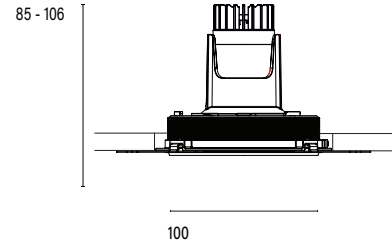

Accent 100 Trimless Type 3

Model

Code	100 10 009308.010
Installation	Trimless - Indoor/ Outdoor
Finish	Structured White
Material	Marine Grade Aluminium

Technical Data

Power (Luminaire)	6.8W
Power (System)	8w
Voltage	240V-AC
Current	180mA
Optics	Rotationally Symmetrical Direct 60°
Colour Temperature	4000K
Luminous Flux	652lm
TM30	Rf95 Rg103
CRI	Ra97
Lumen Maintenance	L90 B10 50000hrs
Chromacity	<2 McAdam Step Ellipse
Articulation	Fixed
Cut-Out	Ø130 x 110mm
Ingress Protection	IP44
Control Device	Control Excluded
Class	III