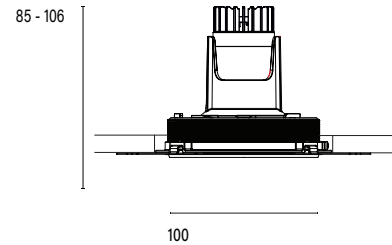

Accent 100 Trimless Type 2

Model

Code	100 10 009201.010
Installation	Trimless - Indoor/ Outdoor
Finish	Structured White
Material	Marine Grade Aluminium

Technical Data

Power (Luminaire)	6.8W
Power (System)	8w
Voltage	240V-AC
Current	180mA
Optics	Rotationally Symmetrical Direct 40°
Colour Temperature	2700K
Luminous Flux	626lm
TM30	Rf95 Rg103
CRI	Ra97
Lumen Maintenance	L90 B10 50000hrs
Chromacity	<2 McAdam Step Ellipse
Articulation	Fixed
Cut-Out	Ø130 x 110mm
Ingress Protection	IP44
Control Device	Control Excluded
Class	III