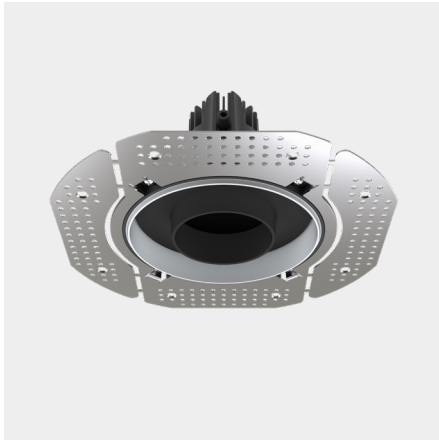

Accent 100 Trimless Type 3

Model

Code	100 10 009304.020
Installation	Trimless - Indoor/ Outdoor
Finish	Structured Black
Material	Marine Grade Aluminium

Technical Data

Power (Luminaire)	6.8W
Power (System)	8w
Voltage	240V-AC
Current	180mA
Optics	Rotationally Symmetrical Direct 40°
Colour Temperature	3000K
Luminous Flux	680lm
TM30	Rf95 Rg103
CRI	Ra97
Lumen Maintenance	L90 B10 50000hrs
Chromaticity	<2 McAdam Step Ellipse
Articulation	Fixed
Cut-Out	Ø130 x 110mm
Ingress Protection	IP44
Control Device	Control Excluded
Class	III