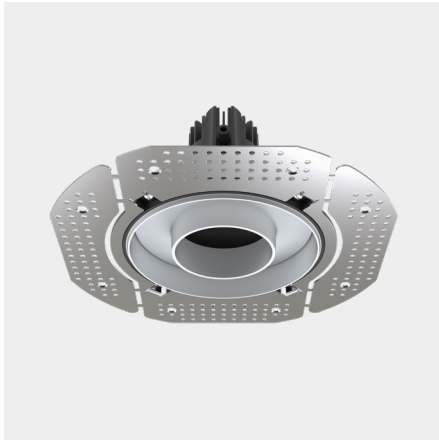

Accent 100 Trimless Type 3

Model

Code	100 10 009307010
Installation	Trimless - Indoor/ Outdoor
Finish	Structured White
Material	Marine Grade Aluminium

Technical Data

Power (Luminaire)	6.8W
Power (System)	8w
Voltage	240V-AC
Current	180mA
Optics	Rotationally Symmetrical Direct 40°
Colour Temperature	4000K
Luminous Flux	614lm
TM30	Rf95 Rg103
CRI	Ra97
Lumen Maintenance	L90 B10 50000hrs
Chromacity	<2 McAdam Step Ellipse
Articulation	Fixed
Cut-Out	Ø130 x 110mm
Ingress Protection	IP44
Control Device	Control Excluded
Class	III