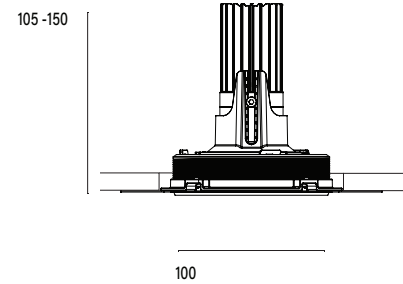

Accent 100 Trimless Type 3

Model

Code	100 10 009312.020
Installation	Trimless - Indoor/ Outdoor
Finish	Structured Black
Material	Marine Grade Aluminium

Technical Data

Power (Luminaire)	12W
Power (System)	14w
Voltage	240V-AC
Current	350mA
Optics	Rotationally Symmetrical Direct 25°
Colour Temperature	2700K
Luminous Flux	874lm
TM30	Rf95 Rg103
CRI	Ra97
Lumen Maintenance	L90 B10 50000hrs
Chromaticity	<2 McAdam Step Ellipse
Articulation	Fixed
Cut-Out	Ø130 x 155mm
Ingress Protection	IP44
Control Device	Control Excluded
Class	III