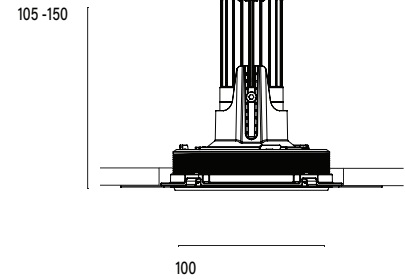

Accent 100 Trimless Type 3

Model

Code	100 10 009318.020
Installation	Trimless - Indoor/ Outdoor
Finish	Structured Black
Material	Marine Grade Aluminium

Technical Data

Power (Luminaire)	12W
Power (System)	14w
Voltage	240V-AC
Current	350mA
Optics	Rotationally Symmetrical Direct 25°
Colour Temperature	4000K
Luminous Flux	1044lm
TM30	Rf95 Rg103
CRI	Ra97
Lumen Maintenance	L90 B10 50000hrs
Chromaticity	<2 McAdam Step Ellipse
Articulation	Fixed
Cut-Out	Ø130 x 155mm
Ingress Protection	IP44
Control Device	Control Excluded
Class	III