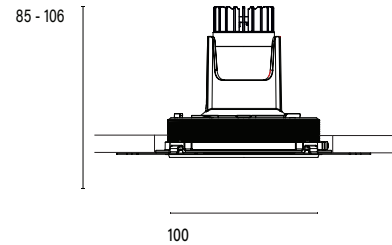

Accent 100 Trimless Type 3

Model

Code	100 10 009307010
Installation	Trimless - Indoor/ Outdoor
Finish	Structured White
Material	Marine Grade Aluminium

Technical Data

Power (Luminaire)	6.8W
Power (System)	8w
Voltage	240V-AC
Current	180mA
Optics	Rotationally Symmetrical Direct 40°
Colour Temperature	4000K
Luminous Flux	614lm
TM30	Rf95 Rg103
CRI	Ra97
Lumen Maintenance	L90 B10 50000hrs
Chromacity	<2 McAdam Step Ellipse
Articulation	Fixed
Cut-Out	Ø130 x 110mm
Ingress Protection	IP44
Control Device	Control Excluded
Class	III