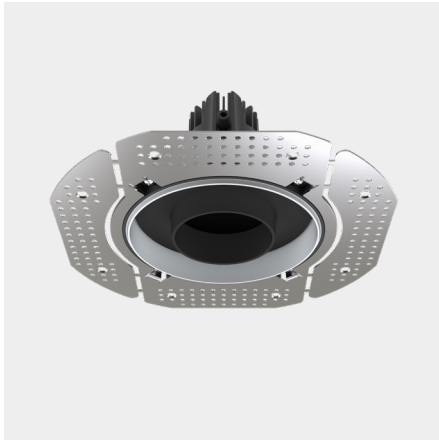

Accent 100 Trimless Type 3

Model

Code	100 10 009300.020
Installation	Trimless - Indoor/ Outdoor
Finish	Structured Black
Material	Marine Grade Aluminium

Technical Data

Power (Luminaire)	6.8W
Power (System)	8w
Voltage	240V-AC
Current	180mA
Optics	Rotationally Symmetrical Direct 25°
Colour Temperature	2700K
Luminous Flux	576lm
TM30	Rf95 Rg103
CRI	Ra97
Lumen Maintenance	L90 B10 50000hrs
Chromacity	<2 McAdam Step Ellipse
Articulation	Fixed
Cut-Out	Ø130 x 110mm
Ingress Protection	IP44
Control Device	Control Excluded
Class	III