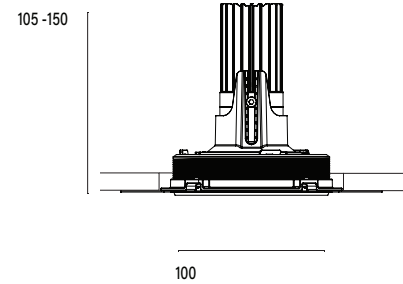

Accent 100 Trimless Type 3

Model

Code	100 10 009314.020
Installation	Trimless - Indoor/ Outdoor
Finish	Structured Black
Material	Marine Grade Aluminium

Technical Data

Power (Luminaire)	12W
Power (System)	14w
Voltage	240V-AC
Current	350mA
Optics	Rotationally Symmetrical Direct 60°
Colour Temperature	2700K
Luminous Flux	882lm
TM30	Rf95 Rg103
CRI	Ra97
Lumen Maintenance	L90 B10 50000hrs
Chromaticity	<2 McAdam Step Ellipse
Articulation	Fixed
Cut-Out	Ø130 x 155mm
Ingress Protection	IP44
Control Device	Control Excluded
Class	III