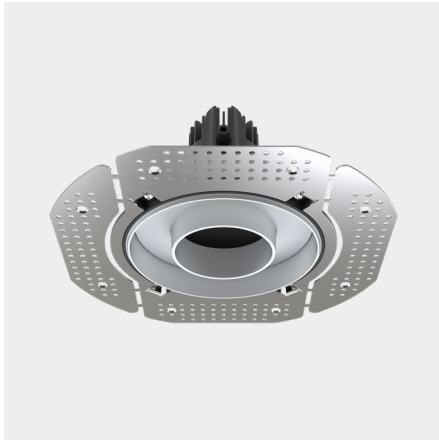

Accent 100 Trimless Type 3

Model

Code	100 10 009309.010
Installation	Trimless - Indoor/ Outdoor
Finish	Structured White
Material	Marine Grade Aluminium

Technical Data

Power (Luminaire)	6W
Power (System)	7w
Voltage	240V-AC
Current	350mA
Optics	Rotationally Symmetrical Direct 25°
Colour Temperature	2700K - 1800K
TM30	Rf95 Rg103
CRI	Ra90
Lumen Maintenance	L90 B10 50000hrs
Chromacity	<2 McAdam Step Ellipse
Articulation	Fixed
Cut-Out	Ø130 x 110mm
Ingress Protection	IP44
Control Device	Control Excluded
Class	III