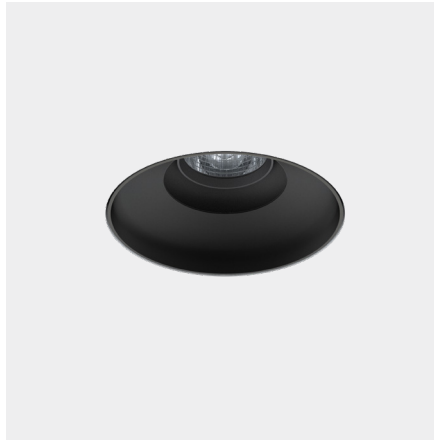

Accent 100 Trimless Type 2

Model

Code	100 10 009215.020
Installation	Trimless - Indoor/ Outdoor
Finish	Structured Black
Material	Marine Grade Aluminium

Technical Data

Power (Luminaire)	12W
Power (System)	14w
Voltage	240V-AC
Current	350mA
Optics	Rotationally Symmetrical Direct 25°
Colour Temperature	3000K
Luminous Flux	952lm
TM30	Rf95 Rg103
CRI	Ra97
Lumen Maintenance	L90 B10 50000hrs
Chromacity	<2 McAdam Step Ellipse
Articulation	Fixed
Cut-Out	Ø130 x 155mm
Ingress Protection	IP44
Control Device	Control Excluded
Class	III