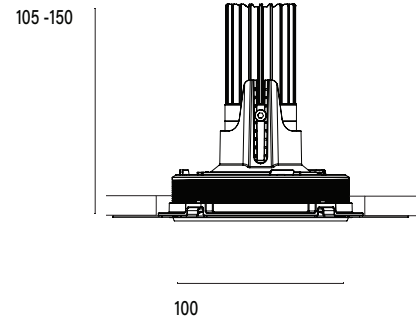

Accent 100 Trimless Type 2

Model

Code	100 10 009212.010
Installation	Trimless - Indoor/ Outdoor
Finish	Structured White
Material	Marine Grade Aluminium

Technical Data

Power (Luminaire)	12W
Power (System)	14w
Voltage	240V-AC
Current	350mA
Optics	Rotationally Symmetrical Direct 25°
Colour Temperature	2700K
Luminous Flux	874lm
TM30	Rf95 Rg103
CRI	Ra97
Lumen Maintenance	L90 B10 50000hrs
Chromacity	<2 McAdam Step Ellipse
Articulation	Fixed
Cut-Out	Ø130 x 155mm
Ingress Protection	IP44
Control Device	Control Excluded
Class	III