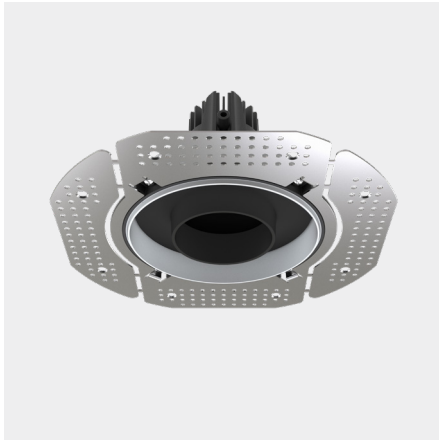

Accent 100 Trimless Type 3

Model

Code	100 10 009309.020
Installation	Trimless - Indoor/ Outdoor
Finish	Structured Black
Material	Marine Grade Aluminium

Technical Data

Power (Luminaire)	6W
Power (System)	7w
Voltage	240V-AC
Current	350mA
Optics	Rotationally Symmetrical Direct 25°
Colour Temperature	2700K - 1800K
TM30	Rf95 Rg103
CRI	Ra90
Lumen Maintenance	L90 B10 50000hrs
Chromacity	<2 McAdam Step Ellipse
Articulation	Fixed
Cut-Out	Ø130 x 110mm
Ingress Protection	IP44
Control Device	Control Excluded
Class	III