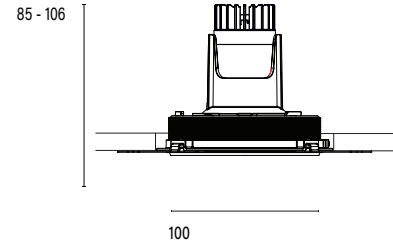

Accent 100 Trimless Type 3

Model

Code	100 10 009309.010
Installation	Trimless - Indoor/ Outdoor
Finish	Structured White
Material	Marine Grade Aluminium

Technical Data

Power (Luminaire)	6W
Power (System)	7w
Voltage	240V-AC
Current	350mA
Optics	Rotationally Symmetrical Direct 25°
Colour Temperature	2700K - 1800K
TM30	Rf95 Rg103
CRI	Ra90
Lumen Maintenance	L90 B10 50000hrs
Chromacity	<2 McAdam Step Ellipse
Articulation	Fixed
Cut-Out	Ø130 x 110mm
Ingress Protection	IP44
Control Device	Control Excluded
Class	III