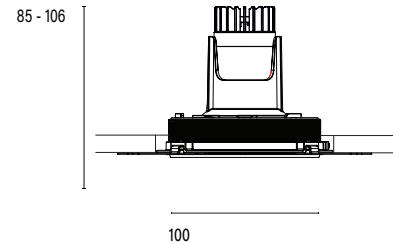

Accent 100 Trimless Type 2

Model

Code	100 10 009209.020
Installation	Trimless - Indoor/ Outdoor
Finish	Structured Black
Material	Marine Grade Aluminium

Technical Data

Power (Luminaire)	6W
Power (System)	7w
Voltage	240V-AC
Current	350mA
Optics	Rotationally Symmetrical Direct 25°
Colour Temperature	2700K - 1800K
TM30	Rf95 Rg103
CRI	Ra90
Lumen Maintenance	L90 B10 50000hrs
Chromacity	<2 McAdam Step Ellipse
Articulation	Fixed
Cut-Out	Ø130 x 110mm
Ingress Protection	IP44
Control Device	Control Excluded
Class	III