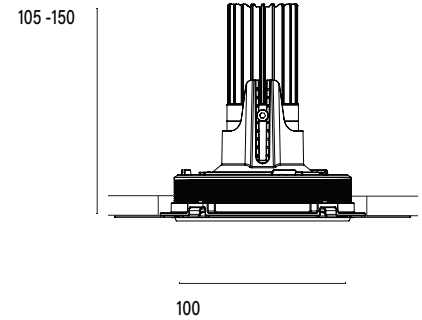

Accent 100 Trimless Type 2

Model

Code	100 10 009219.010
Installation	Trimless - Indoor/ Outdoor
Finish	Structured White
Material	Marine Grade Aluminium

Technical Data

Power (Luminaire)	12W
Power (System)	14w
Voltage	240V-AC
Current	350mA
Optics	Rotationally Symmetrical Direct 40°
Colour Temperature	4000K
Luminous Flux	1020lm
TM30	Rf95 Rg103
CRI	Ra97
Lumen Maintenance	L90 B10 50000hrs
Chromacity	<2 McAdam Step Ellipse
Articulation	Fixed
Cut-Out	Ø130 x 155mm
Ingress Protection	IP44
Control Device	Control Excluded
Class	III