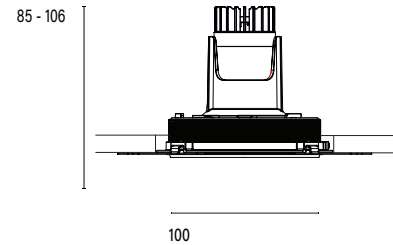

Accent 100 Trimless Type 3

Model

Code	100 10 009303.010
Installation	Trimless - Indoor/ Outdoor
Finish	Structured White
Material	Marine Grade Aluminium

Technical Data

Power (Luminaire)	6.8W
Power (System)	8w
Voltage	240V-AC
Current	180mA
Optics	Rotationally Symmetrical Direct 25°
Colour Temperature	3000K
Luminous Flux	642lm
TM30	Rf95 Rg103
CRI	Ra97
Lumen Maintenance	L90 B10 50000hrs
Chromacity	<2 McAdam Step Ellipse
Articulation	Fixed
Cut-Out	Ø130 x 110mm
Ingress Protection	IP44
Control Device	Control Excluded
Class	III