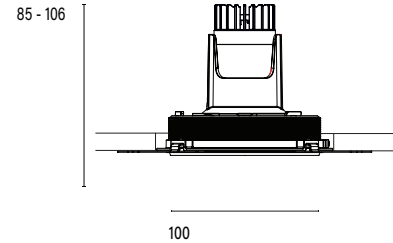

Accent 100 Trimless Type 3

Model

Code	100 10 009307020
Installation	Trimless - Indoor/ Outdoor
Finish	Structured Black
Material	Marine Grade Aluminium

Technical Data

Power (Luminaire)	6.8W
Power (System)	8w
Voltage	240V-AC
Current	180mA
Optics	Rotationally Symmetrical Direct 40°
Colour Temperature	4000K
Luminous Flux	614lm
TM30	Rf95 Rg103
CRI	Ra97
Lumen Maintenance	L90 B10 50000hrs
Chromacity	<2 McAdam Step Ellipse
Articulation	Fixed
Cut-Out	Ø130 x 110mm
Ingress Protection	IP44
Control Device	Control Excluded
Class	III