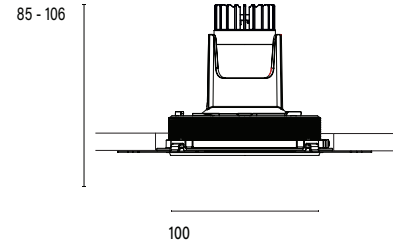

Accent 100 Trimless Type 3

Model

Code	100 10 009300.010
Installation	Trimless - Indoor/ Outdoor
Finish	Structured White
Material	Marine Grade Aluminium

Technical Data

Power (Luminaire)	6.8W
Power (System)	8w
Voltage	240V-AC
Current	180mA
Optics	Rotationally Symmetrical Direct 25°
Colour Temperature	2700K
Luminous Flux	576lm
TM30	Rf95 Rg103
CRI	Ra97
Lumen Maintenance	L90 B10 50000hrs
Chromacity	<2 McAdam Step Ellipse
Articulation	Fixed
Cut-Out	Ø130 x 110mm
Ingress Protection	IP44
Control Device	Control Excluded
Class	III