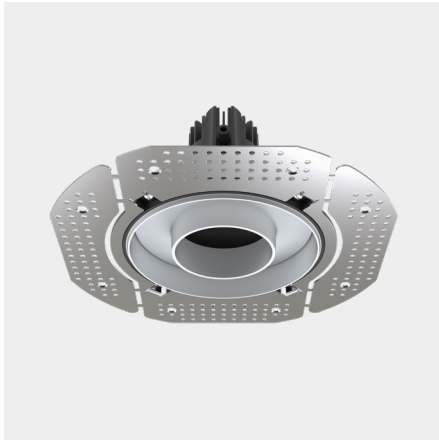

Accent 100 Trimless Type 3

Model

Code	100 10 009303.010
Installation	Trimless - Indoor/ Outdoor
Finish	Structured White
Material	Marine Grade Aluminium

Technical Data

Power (Luminaire)	6.8W
Power (System)	8w
Voltage	240V-AC
Current	180mA
Optics	Rotationally Symmetrical Direct 25°
Colour Temperature	3000K
Luminous Flux	642lm
TM30	Rf95 Rg103
CRI	Ra97
Lumen Maintenance	L90 B10 50000hrs
Chromacity	<2 McAdam Step Ellipse
Articulation	Fixed
Cut-Out	Ø130 x 110mm
Ingress Protection	IP44
Control Device	Control Excluded
Class	III