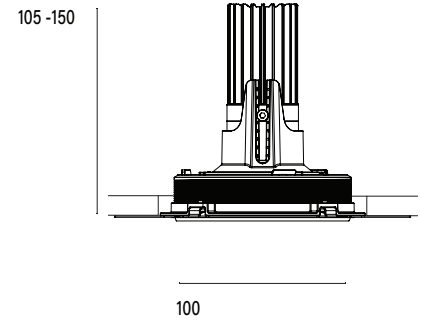

Accent 100 Trimless Type 2

Model

Code	100 10 009214.020
Installation	Trimless - Indoor/ Outdoor
Finish	Structured Black
Material	Marine Grade Aluminium

Technical Data

Power (Luminaire)	12W
Power (System)	14w
Voltage	240V-AC
Current	350mA
Optics	Rotationally Symmetrical Direct 60°
Colour Temperature	2700K
Luminous Flux	882lm
TM30	Rf95 Rg103
CRI	Ra97
Lumen Maintenance	L90 B10 50000hrs
Chromacity	<2 McAdam Step Ellipse
Articulation	Fixed
Cut-Out	Ø130 x 155mm
Ingress Protection	IP44
Control Device	Control Excluded
Class	III