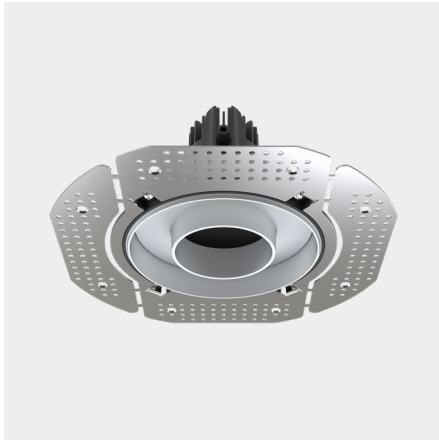

Accent 100 Trimless Type 3

Model

Code	100 10 009305.010
Installation	Trimless - Indoor/ Outdoor
Finish	Structured White
Material	Marine Grade Aluminium

Technical Data

Power (Luminaire)	6.8W
Power (System)	8w
Voltage	240V-AC
Current	180mA
Optics	Rotationally Symmetrical Direct 60°
Colour Temperature	3000K
Luminous Flux	672lm
TM30	Rf95 Rg103
CRI	Ra97
Lumen Maintenance	L90 B10 50000hrs
Chromacity	<2 McAdam Step Ellipse
Articulation	Fixed
Cut-Out	Ø130 x 110mm
Ingress Protection	IP44
Control Device	Control Excluded
Class	III