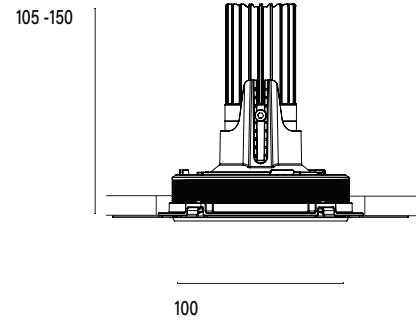

Accent 100 Trimless Type 2

Model

Code	100 10 009218.020
Installation	Trimless - Indoor/ Outdoor
Finish	Structured Black
Material	Marine Grade Aluminium

Technical Data

Power (Luminaire)	12W
Power (System)	14w
Voltage	240V-AC
Current	350mA
Optics	Rotationally Symmetrical Direct 25°
Colour Temperature	4000K
Luminous Flux	1044lm
TM30	Rf95 Rg103
CRI	Ra97
Lumen Maintenance	L90 B10 50000hrs
Chromacity	<2 McAdam Step Ellipse
Articulation	Fixed
Cut-Out	Ø130 x 155mm
Ingress Protection	IP44
Control Device	Control Excluded
Class	III