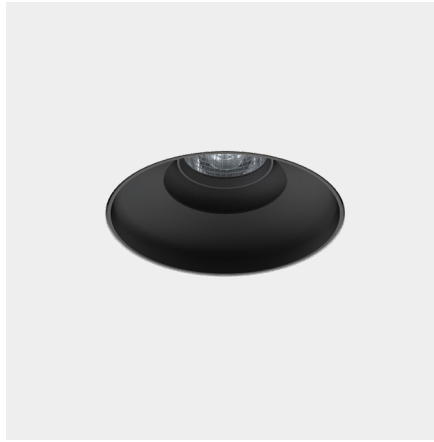

Accent 100 Trimless Type 2

Model

Code	100 10 009220.020
Installation	Trimless - Indoor/ Outdoor
Finish	Structured Black
Material	Marine Grade Aluminium

Technical Data

Power (Luminaire)	12W
Power (System)	14w
Voltage	240V-AC
Current	350mA
Optics	Rotationally Symmetrical Direct 60°
Colour Temperature	4000K
Luminous Flux	1049lm
TM30	Rf95 Rg103
CRI	Ra97
Lumen Maintenance	L90 B10 50000hrs
Chromacity	<2 McAdam Step Ellipse
Articulation	Fixed
Cut-Out	Ø130 x 155mm
Ingress Protection	IP44
Control Device	Control Excluded
Class	III