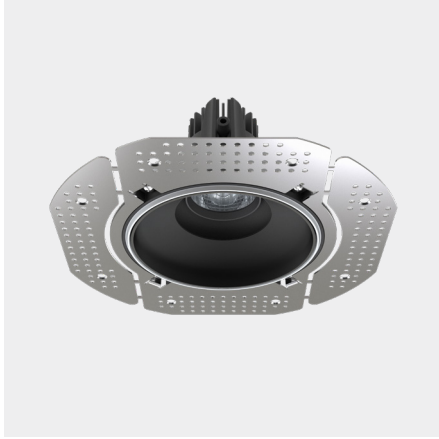

Accent 100 Trimless Type 2

Model

Code	100 10 009210.020
Installation	Trimless - Indoor/ Outdoor
Finish	Structured Black
Material	Marine Grade Aluminium

Technical Data

Power (Luminaire)	6W
Power (System)	7w
Voltage	240V-AC
Current	350mA
Optics	Rotationally Symmetrical Direct 40°
Colour Temperature	2700K - 1800K
TM30	Rf95 Rg103
CRI	Ra90
Lumen Maintenance	L90 B10 50000hrs
Chromacity	<2 McAdam Step Ellipse
Articulation	Fixed
Cut-Out	Ø130 x 110mm
Ingress Protection	IP44
Control Device	Control Excluded
Class	III