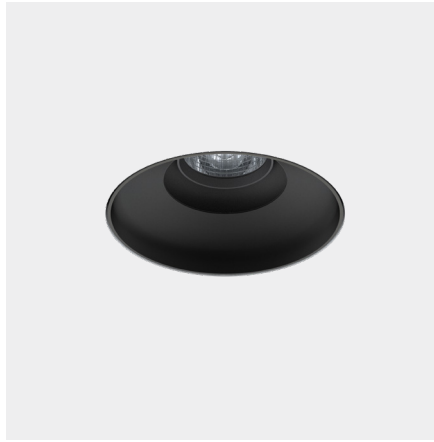

Accent 100 Trimless Type 2

Model

Code	100 10 009214.020
Installation	Trimless - Indoor/ Outdoor
Finish	Structured Black
Material	Marine Grade Aluminium

Technical Data

Power (Luminaire)	12W
Power (System)	14w
Voltage	240V-AC
Current	350mA
Optics	Rotationally Symmetrical Direct 60°
Colour Temperature	2700K
Luminous Flux	882lm
TM30	Rf95 Rg103
CRI	Ra97
Lumen Maintenance	L90 B10 50000hrs
Chromacity	<2 McAdam Step Ellipse
Articulation	Fixed
Cut-Out	Ø130 x 155mm
Ingress Protection	IP44
Control Device	Control Excluded
Class	III