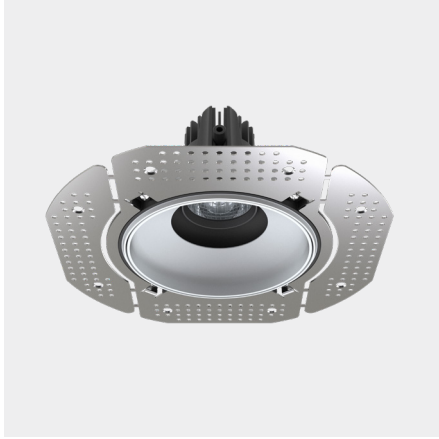

Accent 100 Trimless Type 2

Model

Code	100 10 009203.010
Installation	Trimless - Indoor/ Outdoor
Finish	Structured White
Material	Marine Grade Aluminium

Technical Data

Power (Luminaire)	6.8W
Power (System)	8w
Voltage	240V-AC
Current	180mA
Optics	Rotationally Symmetrical Direct 25°
Colour Temperature	3000K
Luminous Flux	642lm
TM30	Rf95 Rg103
CRI	Ra97
Lumen Maintenance	L90 B10 50000hrs
Chromacity	<2 McAdam Step Ellipse
Articulation	Fixed
Cut-Out	Ø130 x 110mm
Ingress Protection	IP44
Control Device	Control Excluded
Class	III