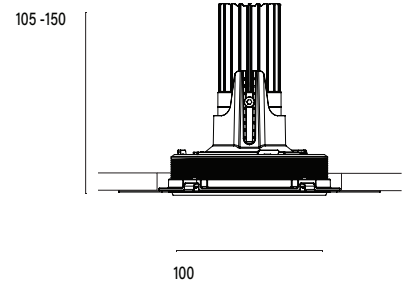

Accent 100 Trimless Type 3

Model

Code	100 10 009315.010
Installation	Trimless - Indoor/ Outdoor
Finish	Structured White
Material	Marine Grade Aluminium

Technical Data

Power (Luminaire)	12W
Power (System)	14w
Voltage	240V-AC
Current	350mA
Optics	Rotationally Symmetrical Direct 25°
Colour Temperature	3000K
Luminous Flux	952lm
TM30	Rf95 Rg103
CRI	Ra97
Lumen Maintenance	L90 B10 50000hrs
Chromaticity	<2 McAdam Step Ellipse
Articulation	Fixed
Cut-Out	Ø130 x 155mm
Ingress Protection	IP44
Control Device	Control Excluded
Class	III