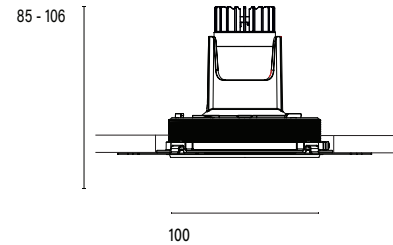

Accent 100 Trimless Type 3

Model

Code	100 10 009306.020
Installation	
Finish	Structured Black
Material	Marine Grade Aluminium

Technical Data

Power (Luminaire)	6.8W
Power (System)	8w
Voltage	240V-AC
Current	180mA
Optics	Rotationally Symmetrical Direct 25°
Colour Temperature	4000K
Luminous Flux	612lm
TM30	Rf95 Rg103
CRI	Ra97
Lumen Maintenance	L90 B10 50000hrs
Chromacity	<2 McAdam Step Ellipse
Articulation	Fixed
Cut-Out	Ø130 x 110mm
Ingress Protection	IP44
Control Device	Control Excluded
Class	III