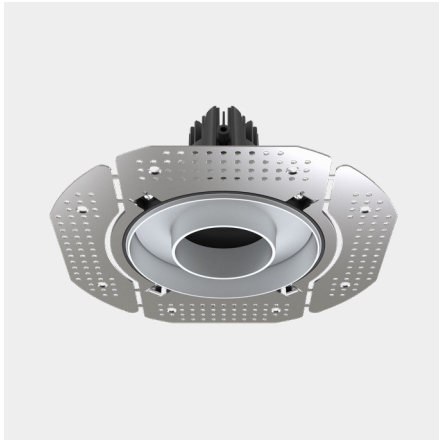

Accent 100 Trimless Type 3

Model

Code	100 10 009306.010
Installation	Trimless - Indoor/ Outdoor
Finish	Structured White
Material	Marine Grade Aluminium

Technical Data

Power (Luminaire)	6.8W
Power (System)	8w
Voltage	240V-AC
Current	180mA
Optics	Rotationally Symmetrical Direct 25°
Colour Temperature	4000K
Luminous Flux	612lm
TM30	Rf95 Rg103
CRI	Ra97
Lumen Maintenance	L90 B10 50000hrs
Chromaticity	<2 McAdam Step Ellipse
Articulation	Fixed
Cut-Out	Ø130 x 110mm
Ingress Protection	IP44
Control Device	Control Excluded
Class	III