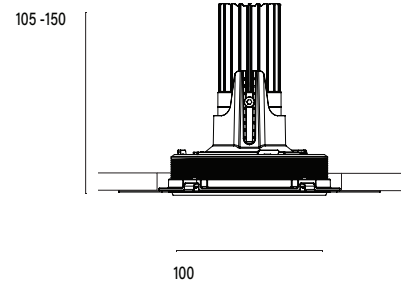

Accent 100 Trimless Type 3

Model

Code	100 10 009317.020
Installation	Trimless - Indoor/ Outdoor
Finish	Structured Black
Material	Marine Grade Aluminium

Technical Data

Power (Luminaire)	12W
Power (System)	14w
Voltage	240V-AC
Current	350mA
Optics	Rotationally Symmetrical Direct 60°
Colour Temperature	3000K
Luminous Flux	965lm
TM30	Rf95 Rg103
CRI	Ra97
Lumen Maintenance	L90 B10 50000hrs
Chromaticity	<2 McAdam Step Ellipse
Articulation	Fixed
Cut-Out	Ø130 x 155mm
Ingress Protection	IP44
Control Device	Control Excluded
Class	III