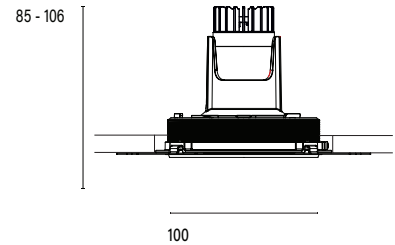

Accent 100 Trimless Type 2

Model

Code	100 10 009211.020
Installation	Trimless - Indoor/ Outdoor
Finish	Structured Black
Material	Marine Grade Aluminium

Technical Data

Power (Luminaire)	6W
Power (System)	7w
Voltage	240V-AC
Current	350mA
Optics	Rotationally Symmetrical Direct 60°
Colour Temperature	2700K - 1800K
TM30	Rf95 Rg103
CRI	Ra90
Lumen Maintenance	L90 B10 50000hrs
Chromacity	<2 McAdam Step Ellipse
Articulation	Fixed
Cut-Out	Ø130 x 110mm
Ingress Protection	IP44
Control Device	Control Excluded
Class	III