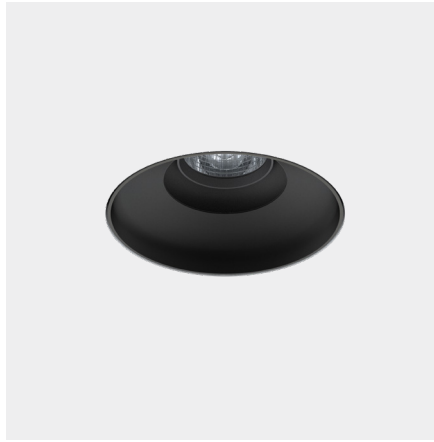

Accent 100 Trimless Type 2

Model

Code	100 10 009218.020
Installation	Trimless - Indoor/ Outdoor
Finish	Structured Black
Material	Marine Grade Aluminium

Technical Data

Power (Luminaire)	12W
Power (System)	14w
Voltage	240V-AC
Current	350mA
Optics	Rotationally Symmetrical Direct 25°
Colour Temperature	4000K
Luminous Flux	1044lm
TM30	Rf95 Rg103
CRI	Ra97
Lumen Maintenance	L90 B10 50000hrs
Chromacity	<2 McAdam Step Ellipse
Articulation	Fixed
Cut-Out	Ø130 x 155mm
Ingress Protection	IP44
Control Device	Control Excluded
Class	III