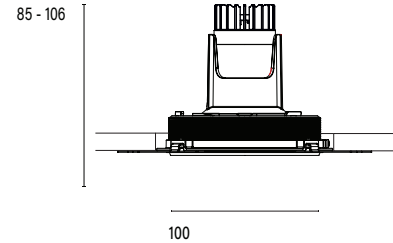

Accent 100 Trimless Type 3

Model

Code	100 10 009304.020
Installation	Trimless - Indoor/ Outdoor
Finish	Structured Black
Material	Marine Grade Aluminium

Technical Data

Power (Luminaire)	6.8W
Power (System)	8w
Voltage	240V-AC
Current	180mA
Optics	Rotationally Symmetrical Direct 40°
Colour Temperature	3000K
Luminous Flux	680lm
TM30	Rf95 Rg103
CRI	Ra97
Lumen Maintenance	L90 B10 50000hrs
Chromaticity	<2 McAdam Step Ellipse
Articulation	Fixed
Cut-Out	Ø130 x 110mm
Ingress Protection	IP44
Control Device	Control Excluded
Class	III