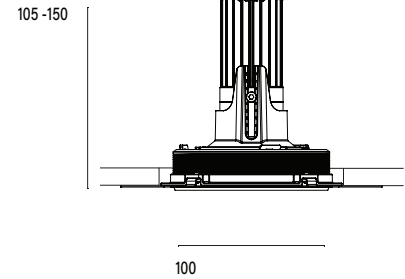

Accent 100 Trimless Type 3

Model

Code	100 10 009320.010
Installation	Trimless - Indoor/ Outdoor
Finish	Structured White
Material	Marine Grade Aluminium

Technical Data

Power (Luminaire)	12W
Power (System)	14w
Voltage	240V-AC
Current	350mA
Optics	Rotationally Symmetrical Direct 60°
Colour Temperature	4000K
Luminous Flux	1049lm
TM30	Rf95 Rg103
CRI	Ra97
Lumen Maintenance	L90 B10 50000hrs
Chromaticity	<2 McAdam Step Ellipse
Articulation	Fixed
Cut-Out	Ø130 x 155mm
Ingress Protection	IP44
Control Device	Control Excluded
Class	III