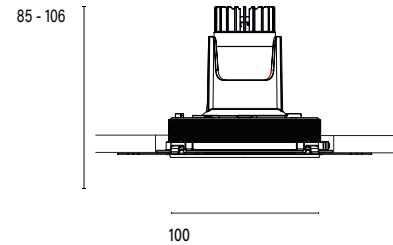

Accent 100 Trimless Type 2

Model

Code	100 10 009205.010
Installation	Trimless - Indoor/ Outdoor
Finish	Structured White
Material	Marine Grade Aluminium

Technical Data

Power (Luminaire)	6.8W
Power (System)	8w
Voltage	240V-AC
Current	180mA
Optics	Rotationally Symmetrical Direct 60°
Colour Temperature	3000K
Luminous Flux	672lm
TM30	Rf95 Rg103
CRI	Ra97
Lumen Maintenance	L90 B10 50000hrs
Chromacity	<2 McAdam Step Ellipse
Articulation	Fixed
Cut-Out	Ø130 x 110mm
Ingress Protection	IP44
Control Device	Control Excluded
Class	III