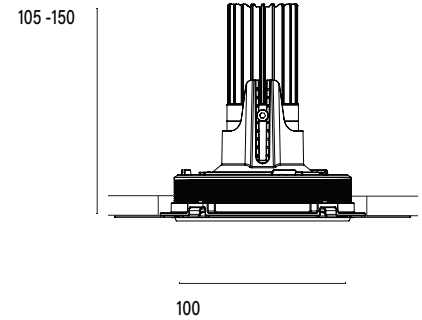

Accent 100 Trimless Type 2

Model

Code	100 10 009215.010
Installation	Trimless - Indoor/ Outdoor
Finish	Structured White
Material	Marine Grade Aluminium

Technical Data

Power (Luminaire)	12W
Power (System)	14w
Voltage	240V-AC
Current	350mA
Optics	Rotationally Symmetrical Direct 25°
Colour Temperature	3000K
Luminous Flux	952lm
TM30	Rf95 Rg103
CRI	Ra97
Lumen Maintenance	L90 B10 50000hrs
Chromacity	<2 McAdam Step Ellipse
Articulation	Fixed
Cut-Out	Ø130 x 155mm
Ingress Protection	IP44
Control Device	Control Excluded
Class	III