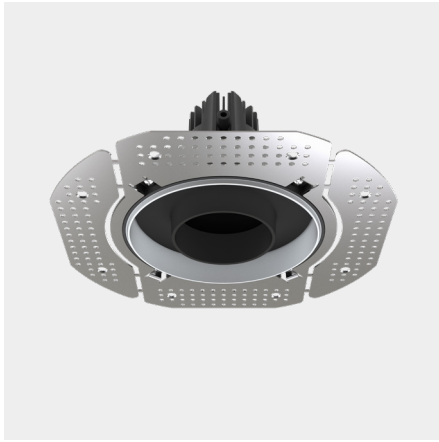

Accent 100 Trimless Type 3

Model

Code	100 10 009303.020
Installation	Trimless - Indoor/ Outdoor
Finish	Structured Black
Material	Marine Grade Aluminium

Technical Data

Power (Luminaire)	6.8W
Power (System)	8w
Voltage	240V-AC
Current	180mA
Optics	Rotationally Symmetrical Direct 25°
Colour Temperature	3000K
Luminous Flux	642lm
TM30	Rf95 Rg103
CRI	Ra97
Lumen Maintenance	L90 B10 50000hrs
Chromacity	<2 McAdam Step Ellipse
Articulation	Fixed
Cut-Out	Ø130 x 110mm
Ingress Protection	IP44
Control Device	Control Excluded
Class	III