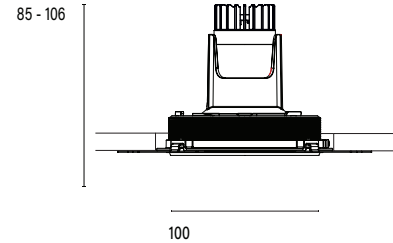

Accent 100 Trimless Type 3

Model

Code	100 10 009302.020
Installation	Trimless - Indoor/ Outdoor
Finish	Structured Black
Material	Marine Grade Aluminium

Technical Data

Power (Luminaire)	6.8W
Power (System)	8w
Voltage	240V-AC
Current	180mA
Optics	Rotationally Symmetrical Direct 60°
Colour Temperature	2700K
Luminous Flux	624lm
TM30	Rf95 Rg103
CRI	Ra97
Lumen Maintenance	L90 B10 50000hrs
Chromacity	<2 McAdam Step Ellipse
Articulation	Fixed
Cut-Out	Ø130 x 110mm
Ingress Protection	IP44
Control Device	Control Excluded
Class	III