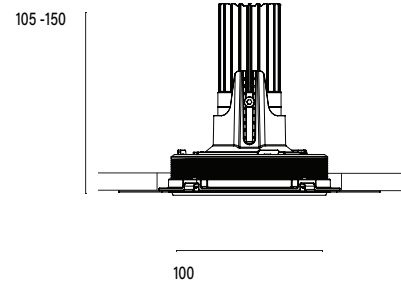

Accent 100 Trimless Type 3

Model

Code	100 10 009319.020
Installation	Trimless - Indoor/ Outdoor
Finish	Structured Black
Material	Marine Grade Aluminium

Technical Data

Power (Luminaire)	12W
Power (System)	14w
Voltage	240V-AC
Current	350mA
Optics	Rotationally Symmetrical Direct 40°
Colour Temperature	4000K
Luminous Flux	1020lm
TM30	Rf95 Rg103
CRI	Ra97
Lumen Maintenance	L90 B10 50000hrs
Chromaticity	<2 McAdam Step Ellipse
Articulation	Fixed
Cut-Out	Ø130 x 155mm
Ingress Protection	IP44
Control Device	Control Excluded
Class	III