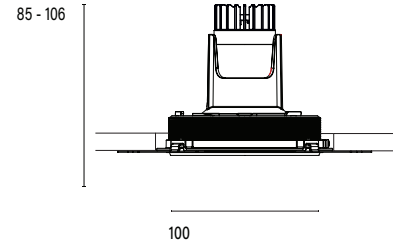

Accent 100 Trimless Type 2

Model

Code	100 10 009203.010
Installation	Trimless - Indoor/ Outdoor
Finish	Structured White
Material	Marine Grade Aluminium

Technical Data

Power (Luminaire)	6.8W
Power (System)	8w
Voltage	240V-AC
Current	180mA
Optics	Rotationally Symmetrical Direct 25°
Colour Temperature	3000K
Luminous Flux	642lm
TM30	Rf95 Rg103
CRI	Ra97
Lumen Maintenance	L90 B10 50000hrs
Chromacity	<2 McAdam Step Ellipse
Articulation	Fixed
Cut-Out	Ø130 x 110mm
Ingress Protection	IP44
Control Device	Control Excluded
Class	III