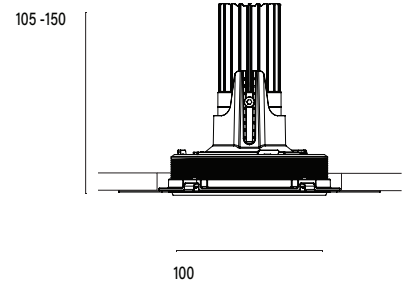

Accent 100 Trimless Type 3

Model

Code	100 10 009319.010
Installation	Trimless - Indoor/ Outdoor
Finish	Structured White
Material	Marine Grade Aluminium

Technical Data

Power (Luminaire)	12W
Power (System)	14w
Voltage	240V-AC
Current	350mA
Optics	Rotationally Symmetrical Direct 40°
Colour Temperature	4000K
Luminous Flux	1020lm
TM30	Rf95 Rg103
CRI	Ra97
Lumen Maintenance	L90 B10 50000hrs
Chromaticity	<2 McAdam Step Ellipse
Articulation	Fixed
Cut-Out	Ø130 x 155mm
Ingress Protection	IP44
Control Device	Control Excluded
Class	III