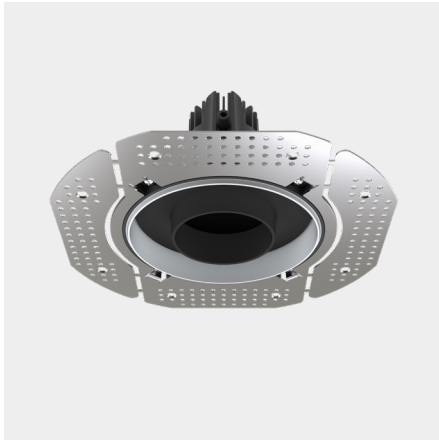

Accent 100 Trimless Type 3

Model

Code	100 10 009308.020
Installation	Trimless - Indoor/ Outdoor
Finish	Structured Black
Material	Marine Grade Aluminium

Technical Data

Power (Luminaire)	6.8W
Power (System)	8w
Voltage	240V-AC
Current	180mA
Optics	Rotationally Symmetrical Direct 60°
Colour Temperature	4000K
Luminous Flux	652lm
TM30	Rf95 Rg103
CRI	Ra97
Lumen Maintenance	L90 B10 50000hrs
Chromaticity	<2 McAdam Step Ellipse
Articulation	Fixed
Cut-Out	Ø130 x 110mm
Ingress Protection	IP44
Control Device	Control Excluded
Class	III