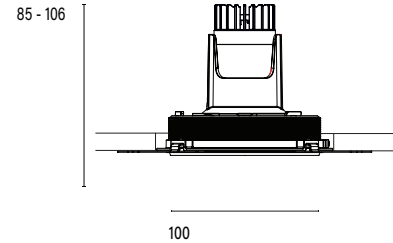

Accent 100 Recessed Type 2

Model

Code	100 10 009204.020
Installation	Trimless - Indoor/ Outdoor
Finish	Structured Black
Material	Marine Grade Aluminium

Technical Data

Power (Luminaire)	6.8W
Power (System)	8w
Voltage	240V-AC
Current	180mA
Optics	Rotationally Symmetrical Direct 40°
Colour Temperature	3000K
Luminous Flux	680lm
TM30	Rf95 Rg103
CRI	Ra97
Lumen Maintenance	L90 B10 50000hrs
Chromaticity	<2 McAdam Step Ellipse
Articulation	Fixed
Cut-Out	Ø130 x 110mm
Ingress Protection	IP44
Control Device	Control Excluded
Class	III