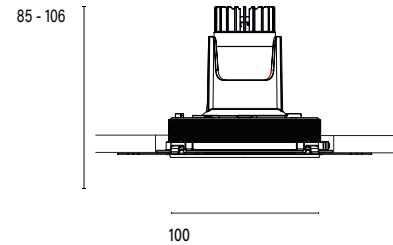

Accent 100 Trimless Type 2

Model

Code	100 10 009209.010
Installation	Trimless - Indoor/ Outdoor
Finish	Structured White
Material	Marine Grade Aluminium

Technical Data

Power (Luminaire)	6W
Power (System)	7w
Voltage	240V-AC
Current	350mA
Optics	Rotationally Symmetrical Direct 25°
Colour Temperature	2700K - 1800K
TM30	Rf95 Rg103
CRI	Ra90
Lumen Maintenance	L90 B10 50000hrs
Chromacity	<2 McAdam Step Ellipse
Articulation	Fixed
Cut-Out	Ø130 x 110mm
Ingress Protection	IP44
Control Device	Control Excluded
Class	III