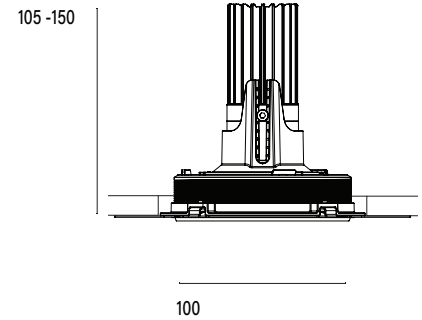

Accent 100 Trimless Type 2

Model

Code	100 10 009217.020
Installation	Trimless - Indoor/ Outdoor
Finish	Structured Black
Material	Marine Grade Aluminium

Technical Data

Power (Luminaire)	12W
Power (System)	14w
Voltage	240V-AC
Current	350mA
Optics	Rotationally Symmetrical Direct 60°
Colour Temperature	3000K
Luminous Flux	965lm
TM30	Rf95 Rg103
CRI	Ra97
Lumen Maintenance	L90 B10 50000hrs
Chromacity	<2 McAdam Step Ellipse
Articulation	Fixed
Cut-Out	Ø130 x 155mm
Ingress Protection	IP44
Control Device	Control Excluded
Class	III