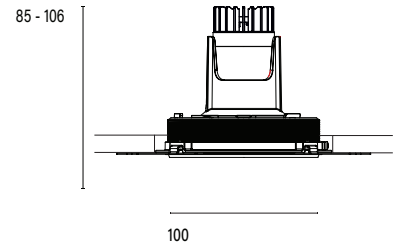

Accent 100 Trimless Type 3

Model

Code	100 10 003302.010
Installation	Trimless - Indoor/ Outdoor
Finish	Structured White
Material	Marine Grade Aluminium

Technical Data

Power (Luminaire)	6.8W
Power (System)	8w
Voltage	240V-AC
Current	180mA
Optics	Rotationally Symmetrical Direct 60°
Colour Temperature	2700K
Luminous Flux	624lm
TM30	Rf95 Rg103
CRI	Ra97
Lumen Maintenance	L90 B10 50000hrs
Chromacity	<2 McAdam Step Ellipse
Articulation	Fixed
Cut-Out	Ø130 x 110mm
Ingress Protection	IP44
Control Device	Control Excluded
Class	III