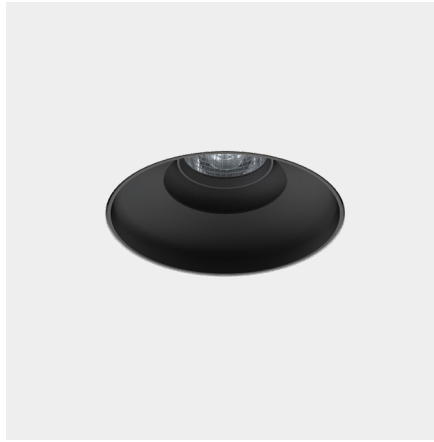

Accent 100 Trimless Type 2

Model

Code	100 10 009212.020
Installation	Trimless - Indoor/ Outdoor
Finish	Structured Black
Material	Marine Grade Aluminium

Technical Data

Power (Luminaire)	12W
Power (System)	14w
Voltage	240V-AC
Current	350mA
Optics	Rotationally Symmetrical Direct 25°
Colour Temperature	2700K
Luminous Flux	874lm
TM30	Rf95 Rg103
CRI	Ra97
Lumen Maintenance	L90 B10 50000hrs
Chromacity	<2 McAdam Step Ellipse
Articulation	Fixed
Cut-Out	Ø130 x 155mm
Ingress Protection	IP44
Control Device	Control Excluded
Class	III