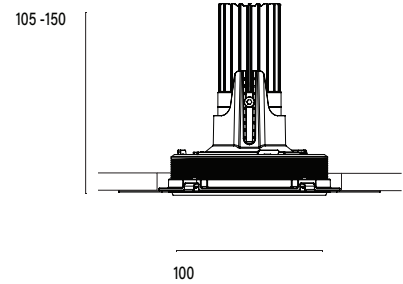

Accent 100 Trimless Type 3

Model

Code	100 10 009313.020
Installation	Trimless - Indoor/ Outdoor
Finish	Structured Black
Material	Marine Grade Aluminium

Technical Data

Power (Luminaire)	12W
Power (System)	14w
Voltage	240V-AC
Current	350mA
Optics	Rotationally Symmetrical Direct 40°
Colour Temperature	2700K
Luminous Flux	853lm
TM30	Rf95 Rg103
CRI	Ra97
Lumen Maintenance	L90 B10 50000hrs
Chromaticity	<2 McAdam Step Ellipse
Articulation	Fixed
Cut-Out	Ø130 x 155mm
Ingress Protection	IP44
Control Device	Control Excluded
Class	III