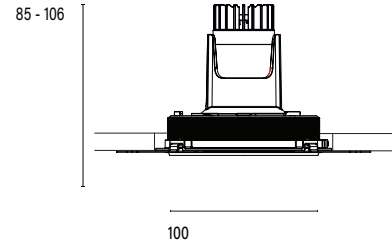

Accent 100 Trimless Type 3

Model

Code	100 10 009301.020
Installation	Trimless - Indoor/ Outdoor
Finish	Structured Black
Material	Marine Grade Aluminium

Technical Data

Power (Luminaire)	6.8W
Power (System)	8w
Voltage	240V-AC
Current	180mA
Optics	Rotationally Symmetrical Direct 40°
Colour Temperature	2700K
Luminous Flux	626lm
TM30	Rf95 Rg103
CRI	Ra97
Lumen Maintenance	L90 B10 50000hrs
Chromacity	<2 McAdam Step Ellipse
Articulation	Fixed
Cut-Out	Ø130 x 110mm
Ingress Protection	IP44
Control Device	Control Excluded
Class	III