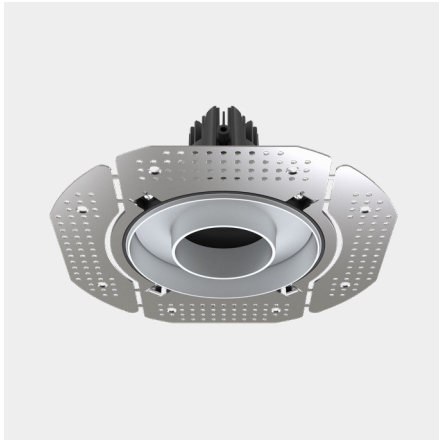

Accent 100 Trimless Type 3

Model

Code	100 10 009310.010
Installation	Trimless - Indoor/ Outdoor
Finish	Structured White
Material	Marine Grade Aluminium

Technical Data

Power (Luminaire)	6W
Power (System)	7w
Voltage	240V-AC
Current	350mA
Optics	Rotationally Symmetrical Direct 40°
Colour Temperature	2700K - 1800K
TM30	Rf95 Rg103
CRI	Ra90
Lumen Maintenance	L90 B10 50000hrs
Chromacity	<2 McAdam Step Ellipse
Articulation	Fixed
Cut-Out	Ø130 x 110mm
Ingress Protection	IP44
Control Device	Control Excluded
Class	III