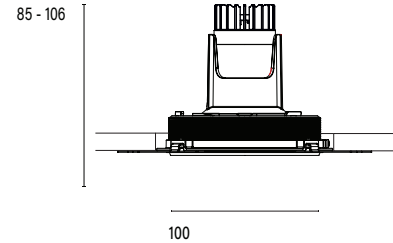

Accent 100 Trimless Type 2

Model

Code	100 10 009205.020
Installation	Trimless - Indoor/ Outdoor
Finish	Structured Black
Material	Marine Grade Aluminium

Technical Data

Power (Luminaire)	6.8W
Power (System)	8w
Voltage	240V-AC
Current	180mA
Optics	Rotationally Symmetrical Direct 60°
Colour Temperature	3000K
Luminous Flux	672lm
TM30	Rf95 Rg103
CRI	Ra97
Lumen Maintenance	L90 B10 50000hrs
Chromacity	<2 McAdam Step Ellipse
Articulation	Fixed
Cut-Out	Ø130 x 110mm
Ingress Protection	IP44
Control Device	Control Excluded
Class	III