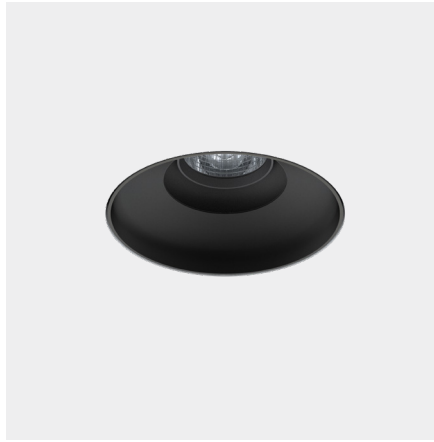

Accent 100 Trimless Type 2

Model

Code	100 10 009213.020
Installation	Trimless - Indoor/ Outdoor
Finish	Structured Black
Material	Marine Grade Aluminium

Technical Data

Power (Luminaire)	12W
Power (System)	14w
Voltage	240V-AC
Current	350mA
Optics	Rotationally Symmetrical Direct 40°
Colour Temperature	2700K
Luminous Flux	853lm
TM30	Rf95 Rg103
CRI	Ra97
Lumen Maintenance	L90 B10 50000hrs
Chromacity	<2 McAdam Step Ellipse
Articulation	Fixed
Cut-Out	Ø130 x 155mm
Ingress Protection	IP44
Control Device	Control Excluded
Class	III