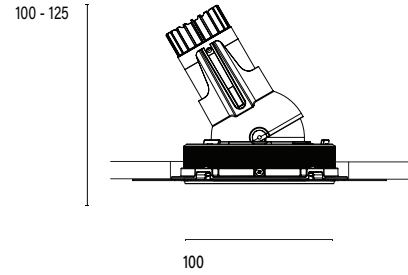

Accent 100 Trimless Type 3

Model

Code	100 10 010305.010
Installation	Trimless - Indoor/ Outdoor
Finish	Structured White
Material	Marine Grade Aluminium

Technical Data

Power (Luminaire)	6.8W
Power (System)	8w
Voltage	240V-AC
Current	180mA
Optics	Rotationally Symmetrical Direct 60°
Colour Temperature	3000K
Luminous Flux	672lm
TM30	Rf95 Rg103
CRI	Ra97
Lumen Maintenance	L90 B10 50000hrs
Chromacity	<2 McAdam Step Ellipse
Articulation	Directional
Cut-Out	Ø130 x 1300mm
Ingress Protection	IP44
Control Device	Control Excluded
Class	III