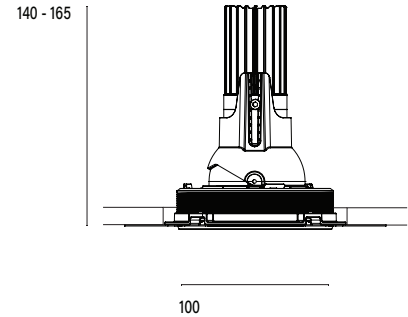

Accent 100 Trimless Type 3

Model

Code	100 10 010315.010
Installation	Trimless - Indoor/ Outdoor
Finish	Structured White
Material	Marine Grade Aluminium

Technical Data

Power (Luminaire)	12W
Power (System)	14w
Voltage	240V-AC
Current	350mA
Optics	Rotationally Symmetrical Direct 25°
Colour Temperature	3000K
Luminous Flux	952lm
TM30	Rf95 Rg103
CRI	Ra97
Lumen Maintenance	L90 B10 50000hrs
Chromacity	<2 McAdam Step Ellipse
Articulation	Directional
Cut-Out	Ø130 x 170mm
Ingress Protection	IP44
Control Device	Control Excluded
Class	III