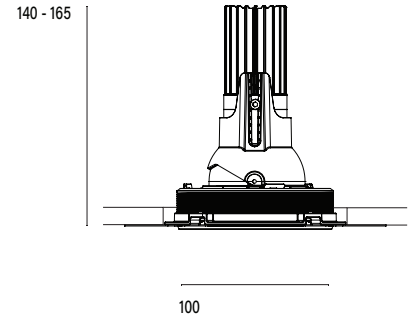

Accent 100 Trimless Type 2

Model

Code	100 10 010218.010
Installation	Trimless - Indoor/ Outdoor
Finish	Structured White
Material	Marine Grade Aluminium

Technical Data

Power (Luminaire)	12W
Power (System)	14w
Voltage	240V-AC
Current	350mA
Optics	Rotationally Symmetrical Direct 25°
Colour Temperature	4000K
Luminous Flux	1044lm
TM30	Rf95 Rg103
CRI	Ra97
Lumen Maintenance	L90 B10 50000hrs
Chromaticity	<2 McAdam Step Ellipse
Articulation	Directional
Cut-Out	Ø130 x 170mm
Ingress Protection	IP44
Control Device	Control Excluded
Class	III