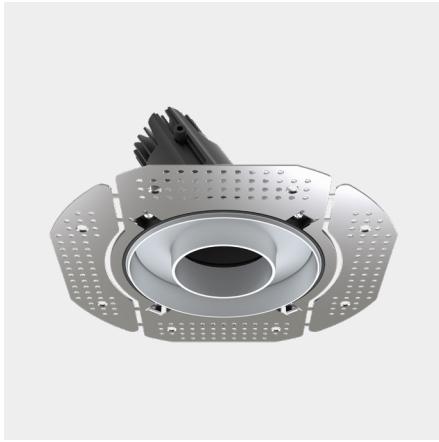

Accent 100 Trimless Type 3

Model

Code	100 10 010305.010
Installation	Trimless - Indoor/ Outdoor
Finish	Structured White
Material	Marine Grade Aluminium

Technical Data

Power (Luminaire)	6.8W
Power (System)	8w
Voltage	240V-AC
Current	180mA
Optics	Rotationally Symmetrical Direct 60°
Colour Temperature	3000K
Luminous Flux	672lm
TM30	Rf95 Rg103
CRI	Ra97
Lumen Maintenance	L90 B10 50000hrs
Chromacity	<2 McAdam Step Ellipse
Articulation	Directional
Cut-Out	Ø130 x 1300mm
Ingress Protection	IP44
Control Device	Control Excluded
Class	III