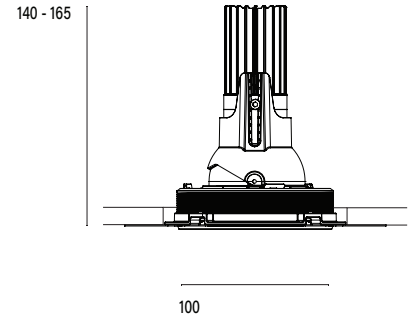

Accent 100 Trimless Type 3

Model

Code	100 10 010313.010
Installation	Trimless - Indoor/ Outdoor
Finish	Structured White
Material	Marine Grade Aluminium

Technical Data

Power (Luminaire)	12W
Power (System)	14w
Voltage	240V-AC
Current	350mA
Optics	Rotationally Symmetrical Direct 40°
Colour Temperature	2700K
Luminous Flux	853lm
TM30	Rf95 Rg103
CRI	Ra97
Lumen Maintenance	L90 B10 50000hrs
Chromacity	<2 McAdam Step Ellipse
Articulation	Directional
Cut-Out	Ø130 x 170mm
Ingress Protection	IP44
Control Device	Control Excluded
Class	III