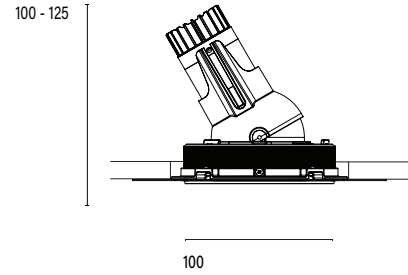

Accent 100 Trimless Type 2

Model

Code	100 10 010200.010
Installation	Trimless - Indoor/ Outdoor
Finish	Structured White
Material	Marine Grade Aluminium

Technical Data

Power (Luminaire)	6.8W
Power (System)	8w
Voltage	240V-AC
Current	180mA
Optics	Rotationally Symmetrical Direct 25°
Colour Temperature	2700K
Luminous Flux	576lm
TM30	Rf95 Rg103
CRI	Ra97
Lumen Maintenance	L90 B10 50000hrs
Chromacity	<2 McAdam Step Ellipse
Articulation	Directional
Cut-Out	Ø130 x 130mm
Ingress Protection	IP44
Control Device	Control Excluded
Class	III