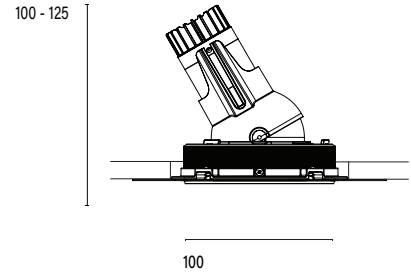

Accent 100 Trimless Type 3

Model

Code	100 10 010310.010
Installation	Trimless - Indoor/ Outdoor
Finish	Structured White
Material	Marine Grade Aluminium

Technical Data

Power (Luminaire)	6W
Power (System)	7w
Voltage	240V-AC
Current	350mA
Optics	Rotationally Symmetrical Direct 40°
Colour Temperature	2700K - 1800K
TM30	Rf95 Rg103
CRI	Ra90
Lumen Maintenance	L90 B10 50000hrs
Chromacity	<2 McAdam Step Ellipse
Articulation	Directional
Cut-Out	Ø130 x 130mm
Ingress Protection	IP44
Control Device	Control Excluded
Class	III