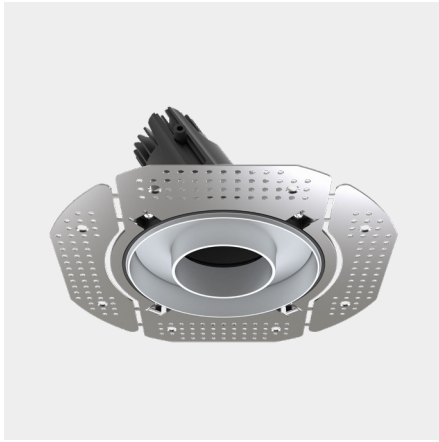

Accent 100 Trimless Type 3

Model

Code	100 10 010306.010
Installation	Trimless - Indoor/ Outdoor
Finish	Structured White
Material	Marine Grade Aluminium

Technical Data

Power (Luminaire)	6.8W
Power (System)	8w
Voltage	240V-AC
Current	180mA
Optics	Rotationally Symmetrical Direct 25°
Colour Temperature	4000K
Luminous Flux	612lm
TM30	Rf95 Rg103
CRI	Ra97
Lumen Maintenance	L90 B10 50000hrs
Chromacity	<2 McAdam Step Ellipse
Articulation	Directional
Cut-Out	Ø130 x 1300mm
Ingress Protection	IP44
Control Device	Control Excluded
Class	III