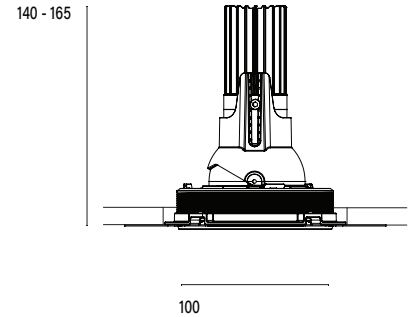

Accent 100 Trimless Type 2

Model

Code	100 10 010218.020
Installation	Trimless - Indoor/ Outdoor
Finish	Structured Black
Material	Marine Grade Aluminium

Technical Data

Power (Luminaire)	12W
Power (System)	14w
Voltage	240V-AC
Current	350mA
Optics	Rotationally Symmetrical Direct 25°
Colour Temperature	4000K
Luminous Flux	1044lm
TM30	Rf95 Rg103
CRI	Ra97
Lumen Maintenance	L90 B10 50000hrs
Chromacity	<2 McAdam Step Ellipse
Articulation	Directional
Cut-Out	Ø130 x 170mm
Ingress Protection	IP44
Control Device	Control Excluded
Class	III