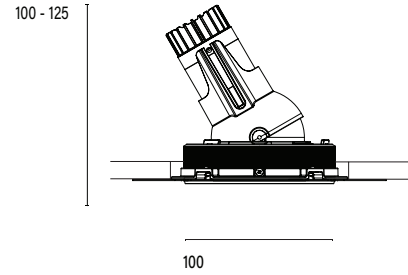

Accent 100 Trimless Type 3

Model

Code	100 10 010303.020
Installation	Trimless - Indoor/ Outdoor
Finish	Structured Black
Material	Marine Grade Aluminium

Technical Data

Power (Luminaire)	6.8W
Power (System)	8w
Voltage	240V-AC
Current	180mA
Optics	Rotationally Symmetrical Direct 25°
Colour Temperature	3000K
Luminous Flux	642lm
TM30	Rf95 Rg103
CRI	Ra97
Lumen Maintenance	L90 B10 50000hrs
Chromacity	<2 McAdam Step Ellipse
Articulation	Directional
Cut-Out	Ø130 x 1300mm
Ingress Protection	IP44
Control Device	Control Excluded
Class	III