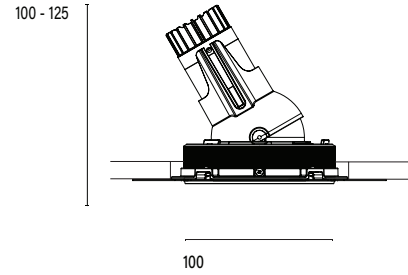

Accent 100 Trimless Type 3

Model

Code	100 10 010306.010
Installation	Trimless - Indoor/ Outdoor
Finish	Structured White
Material	Marine Grade Aluminium

Technical Data

Power (Luminaire)	6.8W
Power (System)	8w
Voltage	240V-AC
Current	180mA
Optics	Rotationally Symmetrical Direct 25°
Colour Temperature	4000K
Luminous Flux	612lm
TM30	Rf95 Rg103
CRI	Ra97
Lumen Maintenance	L90 B10 50000hrs
Chromacity	<2 McAdam Step Ellipse
Articulation	Directional
Cut-Out	Ø130 x 1300mm
Ingress Protection	IP44
Control Device	Control Excluded
Class	III