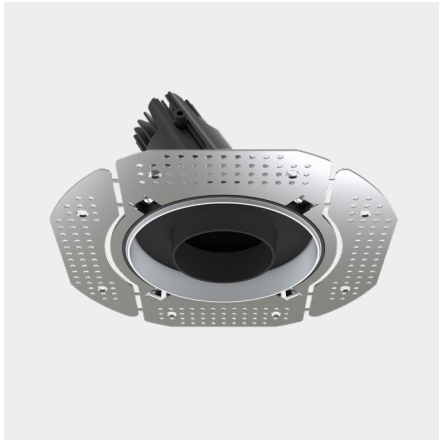

Accent 100 Trimless Type 3

Model

Code	100 10 010307.020
Installation	Trimless - Indoor/ Outdoor
Finish	Structured Black
Material	Marine Grade Aluminium

Technical Data

Power (Luminaire)	6.8W
Power (System)	8w
Voltage	240V-AC
Current	180mA
Optics	Rotationally Symmetrical Direct 40°
Colour Temperature	4000K
Luminous Flux	614lm
TM30	Rf95 Rg103
CRI	Ra97
Lumen Maintenance	L90 B10 50000hrs
Chromacity	<2 McAdam Step Ellipse
Articulation	Directional
Cut-Out	Ø130 x 1300mm
Ingress Protection	IP44
Control Device	Control Excluded
Class	III