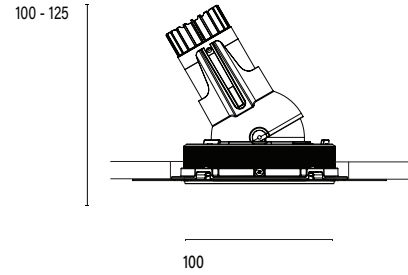

Accent 100 Trimless Type 3

Model

Code	100 10 010304.020
Installation	Trimless - Indoor/ Outdoor
Finish	Structured Black
Material	Marine Grade Aluminium

Technical Data

Power (Luminaire)	6.8W
Power (System)	8w
Voltage	240V-AC
Current	180mA
Optics	Rotationally Symmetrical Direct 40°
Colour Temperature	3000K
Luminous Flux	680lm
TM30	Rf95 Rg103
CRI	Ra97
Lumen Maintenance	L90 B10 50000hrs
Chromacity	<2 McAdam Step Ellipse
Articulation	Directional
Cut-Out	Ø130 x 1300mm
Ingress Protection	IP44
Control Device	Control Excluded
Class	III