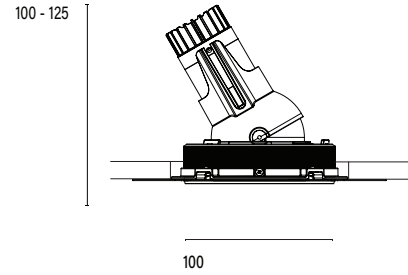

Accent 100 Trimless Type 2

Model

Code	100 10 010205.010
Installation	Trimless - Indoor/ Outdoor
Finish	Structured White
Material	Marine Grade Aluminium

Technical Data

Power (Luminaire)	6.8W
Power (System)	8w
Voltage	240V-AC
Current	180mA
Optics	Rotationally Symmetrical Direct 60°
Colour Temperature	3000K
Luminous Flux	672lm
TM30	Rf95 Rg103
CRI	Ra97
Lumen Maintenance	L90 B10 50000hrs
Chromacity	<2 McAdam Step Ellipse
Articulation	Directional
Cut-Out	Ø130 x 130mm
Ingress Protection	IP44
Control Device	Control Excluded
Class	III