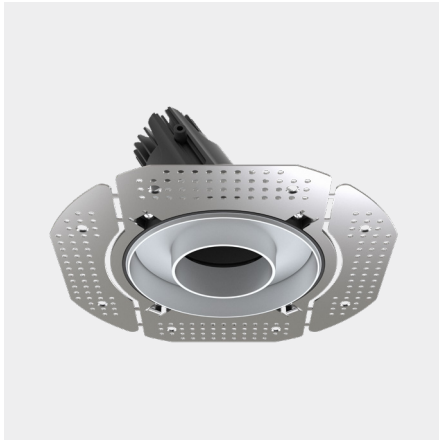

Accent 100 Trimless Type 3

Model

Code	100 10 010303.010
Installation	Trimless - Indoor/ Outdoor
Finish	Structured White
Material	Marine Grade Aluminium

Technical Data

Power (Luminaire)	6.8W
Power (System)	8w
Voltage	240V-AC
Current	180mA
Optics	Rotationally Symmetrical Direct 25°
Colour Temperature	3000K
Luminous Flux	642lm
TM30	Rf95 Rg103
CRI	Ra97
Lumen Maintenance	L90 B10 50000hrs
Chromaticity	<2 McAdam Step Ellipse
Articulation	Directional
Cut-Out	Ø130 x 1300mm
Ingress Protection	IP44
Control Device	Control Excluded
Class	III