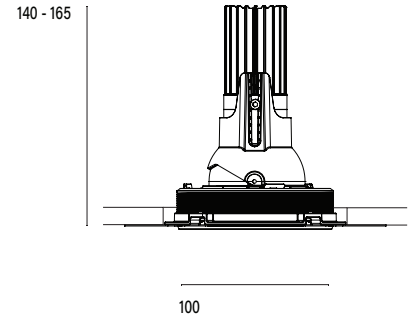

Accent 100 Trimless Type 3

Model

Code	100 10 010320.020
Installation	Trimless - Indoor/ Outdoor
Finish	Structured Black
Material	Marine Grade Aluminium

Technical Data

Power (Luminaire)	12W
Power (System)	14w
Voltage	240V-AC
Current	350mA
Optics	Rotationally Symmetrical Direct 60°
Colour Temperature	4000K
Luminous Flux	1049lm
TM30	Rf95 Rg103
CRI	Ra97
Lumen Maintenance	L90 B10 50000hrs
Chromaticity	<2 McAdam Step Ellipse
Articulation	Directional
Cut-Out	Ø130 x 170mm
Ingress Protection	IP44
Control Device	Control Excluded
Class	III