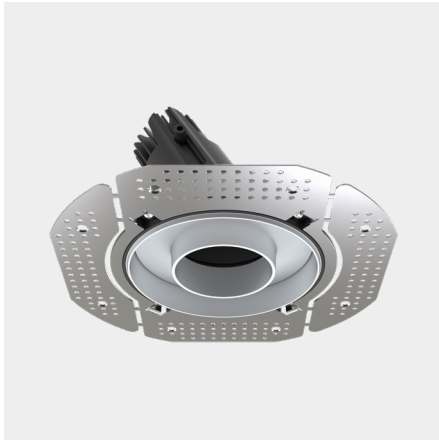

Accent 100 Trimless Type 3

Model

Code	100 10 010300.010
Installation	Trimless - Indoor/ Outdoor
Finish	Structured White
Material	Marine Grade Aluminium

Technical Data

Power (Luminaire)	6.8W
Power (System)	8w
Voltage	240V-AC
Current	180mA
Optics	Rotationally Symmetrical Direct 25°
Colour Temperature	2700K
Luminous Flux	576lm
TM30	Rf95 Rg103
CRI	Ra97
Lumen Maintenance	L90 B10 50000hrs
Chromacity	<2 McAdam Step Ellipse
Articulation	Directional
Cut-Out	Ø130 x 1300mm
Ingress Protection	IP44
Control Device	Control Excluded
Class	III