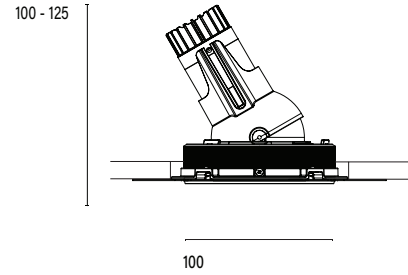

Accent 100 Trimless Type 3

Model

Code	100 10 010309.020
Installation	Trimless - Indoor/ Outdoor
Finish	Structured Black
Material	Marine Grade Aluminium

Technical Data

Power (Luminaire)	6W
Power (System)	7w
Voltage	240V-AC
Current	350mA
Optics	Rotationally Symmetrical Direct 25°
Colour Temperature	2700K - 1800K
TM30	Rf95 Rg103
CRI	Ra90
Lumen Maintenance	L90 B10 50000hrs
Chromacity	<2 McAdam Step Ellipse
Articulation	Directional
Cut-Out	Ø130 x 130mm
Ingress Protection	IP44
Control Device	Control Excluded
Class	III