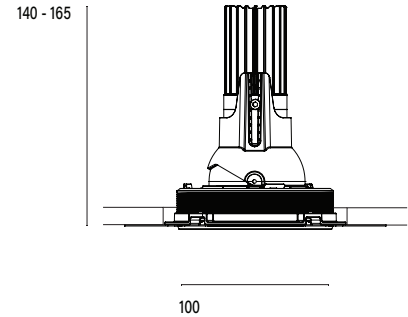

Accent 100 Trimless Type 2

Model

Code	100 10 010220.010
Installation	Trimless - Indoor/ Outdoor
Finish	Structured White
Material	Marine Grade Aluminium

Technical Data

Power (Luminaire)	12W
Power (System)	14w
Voltage	240V-AC
Current	350mA
Optics	Rotationally Symmetrical Direct 60°
Colour Temperature	4000K
Luminous Flux	1049lm
TM30	Rf95 Rg103
CRI	Ra97
Lumen Maintenance	L90 B10 50000hrs
Chromaticity	<2 McAdam Step Ellipse
Articulation	Directional
Cut-Out	Ø130 x 170mm
Ingress Protection	IP44
Control Device	Control Excluded
Class	III