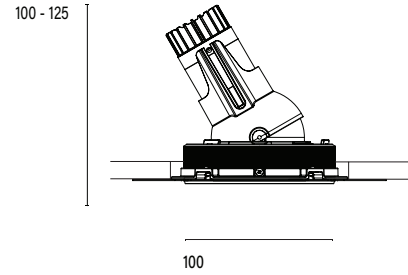

Accent 100 Trimless Type 3

Model

Code	100 10 010305.020
Installation	Trimless - Indoor/ Outdoor
Finish	Structured Black
Material	Marine Grade Aluminium

Technical Data

Power (Luminaire)	6.8W
Power (System)	8w
Voltage	240V-AC
Current	180mA
Optics	Rotationally Symmetrical Direct 60°
Colour Temperature	3000K
Luminous Flux	672lm
TM30	Rf95 Rg103
CRI	Ra97
Lumen Maintenance	L90 B10 50000hrs
Chromacity	<2 McAdam Step Ellipse
Articulation	Directional
Cut-Out	Ø130 x 1300mm
Ingress Protection	IP44
Control Device	Control Excluded
Class	III