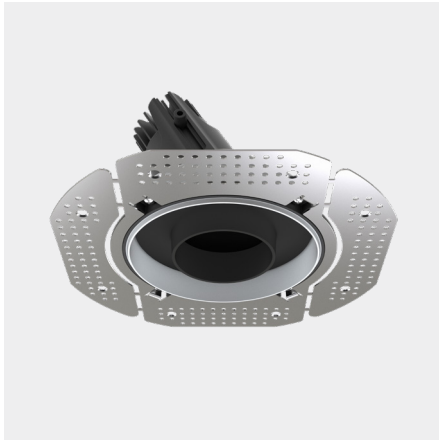

Accent 100 Trimless Type 3

Model

Code	100 10 010305.020
Installation	Trimless - Indoor/ Outdoor
Finish	Structured Black
Material	Marine Grade Aluminium

Technical Data

Power (Luminaire)	6.8W
Power (System)	8w
Voltage	240V-AC
Current	180mA
Optics	Rotationally Symmetrical Direct 60°
Colour Temperature	3000K
Luminous Flux	672lm
TM30	Rf95 Rg103
CRI	Ra97
Lumen Maintenance	L90 B10 50000hrs
Chromacity	<2 McAdam Step Ellipse
Articulation	Directional
Cut-Out	Ø130 x 1300mm
Ingress Protection	IP44
Control Device	Control Excluded
Class	III