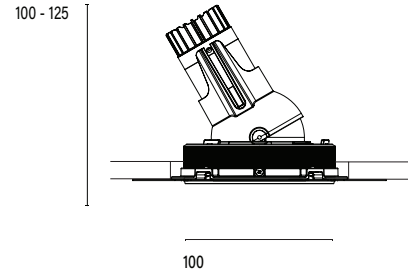

Accent 100 Trimless Type 3

Model

Code	100 10 010307.020
Installation	Trimless - Indoor/ Outdoor
Finish	Structured Black
Material	Marine Grade Aluminium

Technical Data

Power (Luminaire)	6.8W
Power (System)	8w
Voltage	240V-AC
Current	180mA
Optics	Rotationally Symmetrical Direct 40°
Colour Temperature	4000K
Luminous Flux	614lm
TM30	Rf95 Rg103
CRI	Ra97
Lumen Maintenance	L90 B10 50000hrs
Chromacity	<2 McAdam Step Ellipse
Articulation	Directional
Cut-Out	Ø130 x 1300mm
Ingress Protection	IP44
Control Device	Control Excluded
Class	III