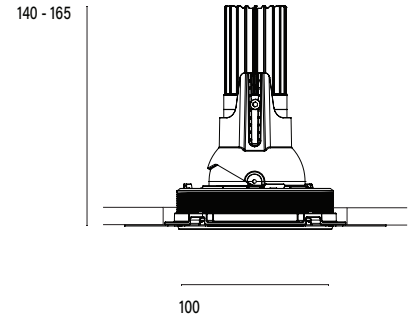

Accent 100 Trimless Type 3

Model

Code	100 10 010318.020
Installation	Trimless - Indoor/ Outdoor
Finish	Structured Black
Material	Marine Grade Aluminium

Technical Data

Power (Luminaire)	12W
Power (System)	14w
Voltage	240V-AC
Current	350mA
Optics	Rotationally Symmetrical Direct 25°
Colour Temperature	4000K
Luminous Flux	1044lm
TM30	Rf95 Rg103
CRI	Ra97
Lumen Maintenance	L90 B10 50000hrs
Chromaticity	<2 McAdam Step Ellipse
Articulation	Directional
Cut-Out	Ø130 x 170mm
Ingress Protection	IP44
Control Device	Control Excluded
Class	III