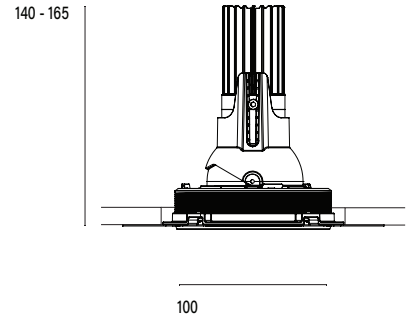

Accent 100 Trimless Type 3

Model

Code	100 10 010317.010
Installation	Trimless - Indoor/ Outdoor
Finish	Structured White
Material	Marine Grade Aluminium

Technical Data

Power (Luminaire)	12W
Power (System)	14w
Voltage	240V-AC
Current	350mA
Optics	Rotationally Symmetrical Direct 60°
Colour Temperature	3000K
Luminous Flux	965lm
TM30	Rf95 Rg103
CRI	Ra97
Lumen Maintenance	L90 B10 50000hrs
Chromacity	<2 McAdam Step Ellipse
Articulation	Directional
Cut-Out	Ø130 x 170mm
Ingress Protection	IP44
Control Device	Control Excluded
Class	III