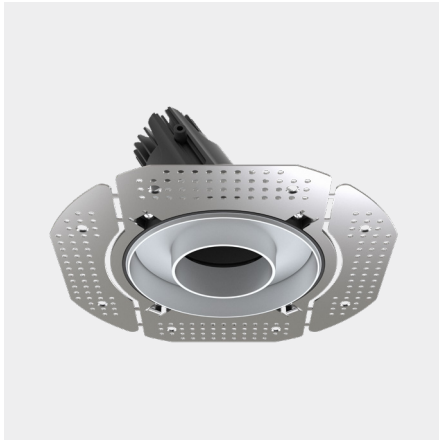

Accent 100 Trimless Type 3

Model

Code	100 10 010307.010
Installation	Trimless - Indoor/ Outdoor
Finish	Structured White
Material	Marine Grade Aluminium

Technical Data

Power (Luminaire)	6.8W
Power (System)	8w
Voltage	240V-AC
Current	180mA
Optics	Rotationally Symmetrical Direct 40°
Colour Temperature	4000K
Luminous Flux	614lm
TM30	Rf95 Rg103
CRI	Ra97
Lumen Maintenance	L90 B10 50000hrs
Chromacity	<2 McAdam Step Ellipse
Articulation	Directional
Cut-Out	Ø130 x 1300mm
Ingress Protection	IP44
Control Device	Control Excluded
Class	III