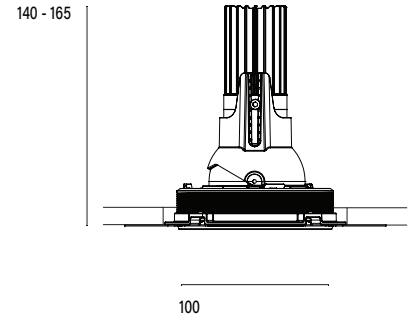

Accent 100 Trimless Type 3

Model

Code	100 10 010316.010
Installation	Trimless - Indoor/ Outdoor
Finish	Structured White
Material	Marine Grade Aluminium

Technical Data

Power (Luminaire)	12W
Power (System)	14w
Voltage	240V-AC
Current	350mA
Optics	Rotationally Symmetrical Direct 40°
Colour Temperature	3000K
Luminous Flux	931lm
TM30	Rf95 Rg103
CRI	Ra97
Lumen Maintenance	L90 B10 50000hrs
Chromacity	<2 McAdam Step Ellipse
Articulation	Directional
Cut-Out	Ø130 x 170mm
Ingress Protection	IP44
Control Device	Control Excluded
Class	III