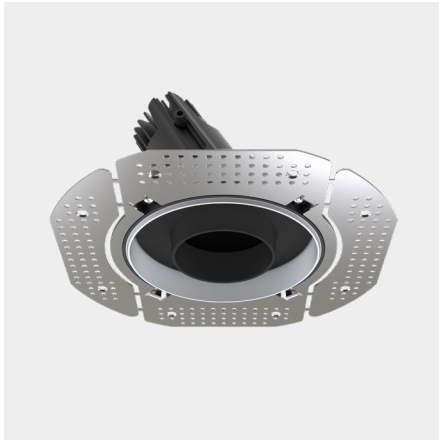

Accent 100 Trimless Type 3

Model

Code	100 10 010304.020
Installation	Trimless - Indoor/ Outdoor
Finish	Structured Black
Material	Marine Grade Aluminium

Technical Data

Power (Luminaire)	6.8W
Power (System)	8w
Voltage	240V-AC
Current	180mA
Optics	Rotationally Symmetrical Direct 40°
Colour Temperature	3000K
Luminous Flux	680lm
TM30	Rf95 Rg103
CRI	Ra97
Lumen Maintenance	L90 B10 50000hrs
Chromacity	<2 McAdam Step Ellipse
Articulation	Directional
Cut-Out	Ø130 x 1300mm
Ingress Protection	IP44
Control Device	Control Excluded
Class	III