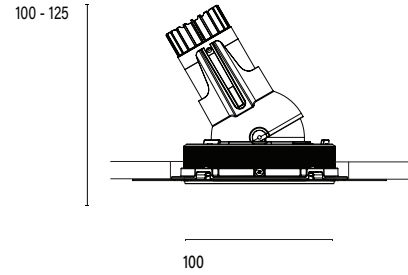

Accent 100 Trimless Type 3

Model

Code	100 10 010300.020
Installation	Trimless - Indoor/ Outdoor
Finish	Structured Black
Material	Marine Grade Aluminium

Technical Data

Power (Luminaire)	6.8W
Power (System)	8w
Voltage	240V-AC
Current	180mA
Optics	Rotationally Symmetrical Direct 25°
Colour Temperature	2700K
Luminous Flux	576lm
TM30	Rf95 Rg103
CRI	Ra97
Lumen Maintenance	L90 B10 50000hrs
Chromaticity	<2 McAdam Step Ellipse
Articulation	Directional
Cut-Out	Ø130 x 1300mm
Ingress Protection	IP44
Control Device	Control Excluded
Class	III