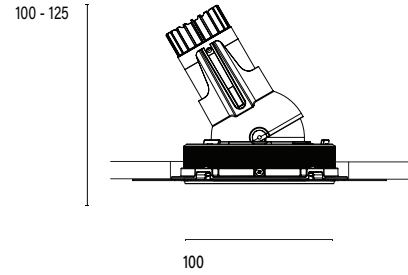

Accent 100 Trimless Type 2

Model

Code	100 10 010206.010
Installation	Trimless - Indoor/ Outdoor
Finish	Structured White
Material	Marine Grade Aluminium

Technical Data

Power (Luminaire)	6.8W
Power (System)	8w
Voltage	240V-AC
Current	180mA
Optics	Rotationally Symmetrical Direct 25°
Colour Temperature	4000K
Luminous Flux	612lm
TM30	Rf95 Rg103
CRI	Ra97
Lumen Maintenance	L90 B10 50000hrs
Chromacity	<2 McAdam Step Ellipse
Articulation	Directional
Cut-Out	Ø130 x 130mm
Ingress Protection	IP44
Control Device	Control Excluded
Class	III