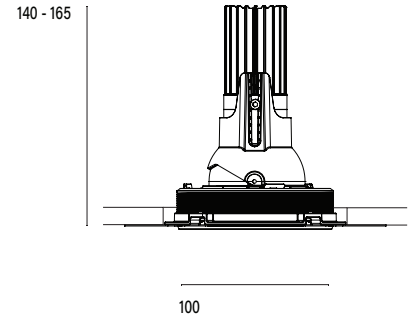

Accent 100 Trimless Type 3

Model

Code	100 10 010312.020
Installation	Trimless - Indoor/ Outdoor
Finish	Structured Black
Material	Marine Grade Aluminium

Technical Data

Power (Luminaire)	12W
Power (System)	14w
Voltage	240V-AC
Current	350mA
Optics	Rotationally Symmetrical Direct 25°
Colour Temperature	2700K
Luminous Flux	874lm
TM30	Rf95 Rg103
CRI	Ra97
Lumen Maintenance	L90 B10 50000hrs
Chromacity	<2 McAdam Step Ellipse
Articulation	Directional
Cut-Out	Ø130 x 170mm
Ingress Protection	IP44
Control Device	Control Excluded
Class	III