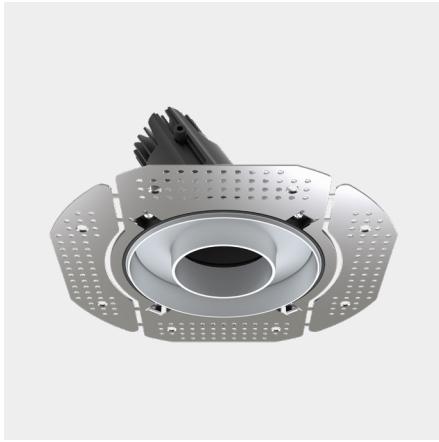

Accent 100 Trimless Type 3

Model

Code	100 10 010301.010
Installation	Trimless - Indoor/ Outdoor
Finish	Structured White
Material	Marine Grade Aluminium

Technical Data

Power (Luminaire)	6.8W
Power (System)	8w
Voltage	240V-AC
Current	180mA
Optics	Rotationally Symmetrical Direct 40°
Colour Temperature	2700K
Luminous Flux	626lm
TM30	Rf95 Rg103
CRI	Ra97
Lumen Maintenance	L90 B10 50000hrs
Chromacity	<2 McAdam Step Ellipse
Articulation	Directional
Cut-Out	Ø130 x 1300mm
Ingress Protection	IP44
Control Device	Control Excluded
Class	III