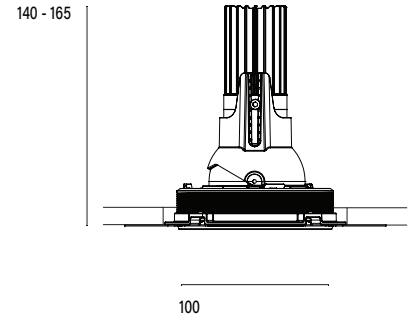

Accent 100 Trimless Type 3

Model

Code	100 10 010320.010
Installation	Trimless - Indoor/ Outdoor
Finish	Structured White
Material	Marine Grade Aluminium

Technical Data

Power (Luminaire)	12W
Power (System)	14w
Voltage	240V-AC
Current	350mA
Optics	Rotationally Symmetrical Direct 60°
Colour Temperature	4000K
Luminous Flux	1049lm
TM30	Rf95 Rg103
CRI	Ra97
Lumen Maintenance	L90 B10 50000hrs
Chromaticity	<2 McAdam Step Ellipse
Articulation	Directional
Cut-Out	Ø130 x 170mm
Ingress Protection	IP44
Control Device	Control Excluded
Class	III