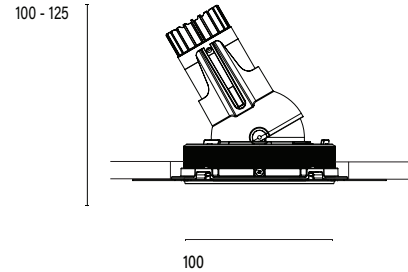

Accent 100 Trimless Type 3

Model

Code	100 10 010308.010
Installation	Trimless - Indoor/ Outdoor
Finish	Structured White
Material	Marine Grade Aluminium

Technical Data

Power (Luminaire)	6.8W
Power (System)	8w
Voltage	240V-AC
Current	180mA
Optics	Rotationally Symmetrical Direct 60°
Colour Temperature	4000K
Luminous Flux	652lm
TM30	Rf95 Rg103
CRI	Ra97
Lumen Maintenance	L90 B10 50000hrs
Chromaticity	<2 McAdam Step Ellipse
Articulation	Directional
Cut-Out	Ø130 x 130mm
Ingress Protection	IP44
Control Device	Control Excluded
Class	III