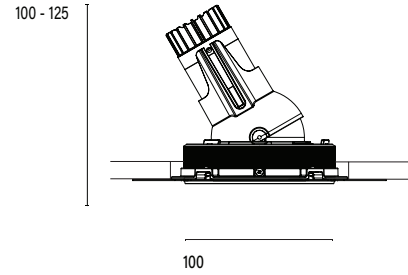

Accent 100 Trimless Type 2

Model

Code	100 10 010203.020
Installation	Trimless - Indoor/ Outdoor
Finish	Structured Black
Material	Marine Grade Aluminium

Technical Data

Power (Luminaire)	6.8W
Power (System)	8w
Voltage	240V-AC
Current	180mA
Optics	Rotationally Symmetrical Direct 25°
Colour Temperature	3000K
Luminous Flux	642lm
TM30	Rf95 Rg103
CRI	Ra97
Lumen Maintenance	L90 B10 50000hrs
Chromacity	<2 McAdam Step Ellipse
Articulation	Directional
Cut-Out	Ø130 x 130mm
Ingress Protection	IP44
Control Device	Control Excluded
Class	III