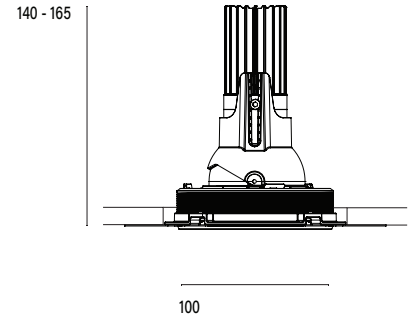

Accent 100 Trimless Type 2

Model

Code	100 10 010217.020
Installation	Trimless - Indoor/ Outdoor
Finish	Structured Black
Material	Marine Grade Aluminium

Technical Data

Power (Luminaire)	12W
Power (System)	14w
Voltage	240V-AC
Current	350mA
Optics	Rotationally Symmetrical Direct 60°
Colour Temperature	3000K
Luminous Flux	965lm
TM30	Rf95 Rg103
CRI	Ra97
Lumen Maintenance	L90 B10 50000hrs
Chromacity	<2 McAdam Step Ellipse
Articulation	Directional
Cut-Out	Ø130 x 170mm
Ingress Protection	IP44
Control Device	Control Excluded
Class	III