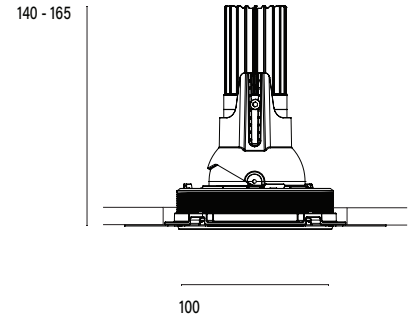

Accent 100 Trimless Type 3

Model

Code	100 10 010314.020
Installation	Trimless - Indoor/ Outdoor
Finish	Structured Black
Material	Marine Grade Aluminium

Technical Data

Power (Luminaire)	12W
Power (System)	14w
Voltage	240V-AC
Current	350mA
Optics	Rotationally Symmetrical Direct 60°
Colour Temperature	2700K
Luminous Flux	882lm
TM30	Rf95 Rg103
CRI	Ra97
Lumen Maintenance	L90 B10 50000hrs
Chromacity	<2 McAdam Step Ellipse
Articulation	Directional
Cut-Out	Ø130 x 170mm
Ingress Protection	IP44
Control Device	Control Excluded
Class	III