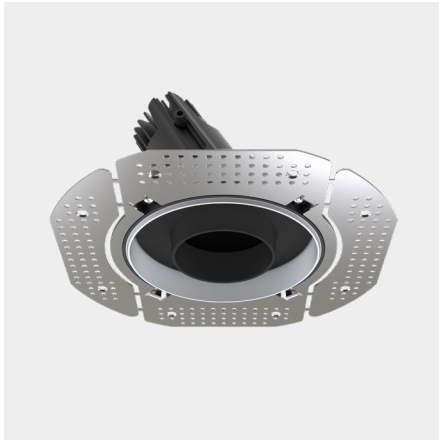

Accent 100 Trimless Type 3

Model

Code	100 10 010308.020
Installation	Trimless - Indoor/ Outdoor
Finish	Structured Black
Material	Marine Grade Aluminium

Technical Data

Power (Luminaire)	6.8W
Power (System)	8w
Voltage	240V-AC
Current	180mA
Optics	Rotationally Symmetrical Direct 60°
Colour Temperature	4000K
Luminous Flux	652lm
TM30	Rf95 Rg103
CRI	Ra97
Lumen Maintenance	L90 B10 50000hrs
Chromacity	<2 McAdam Step Ellipse
Articulation	Directional
Cut-Out	Ø130 x 130mm
Ingress Protection	IP44
Control Device	Control Excluded
Class	III