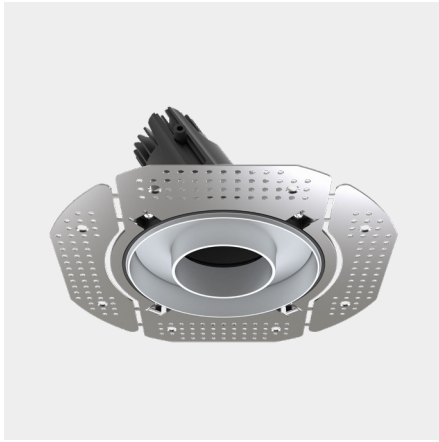

Accent 100 Trimless Type 3

Model

Code	100 10 010302.010
Installation	Trimless - Indoor/ Outdoor
Finish	Structured White
Material	Marine Grade Aluminium

Technical Data

Power (Luminaire)	6.8W
Power (System)	8w
Voltage	240V-AC
Current	180mA
Optics	Rotationally Symmetrical Direct 60°
Colour Temperature	2700K
Luminous Flux	624lm
TM30	Rf95 Rg103
CRI	Ra97
Lumen Maintenance	L90 B10 50000hrs
Chromacity	<2 McAdam Step Ellipse
Articulation	Directional
Cut-Out	Ø130 x 1300mm
Ingress Protection	IP44
Control Device	Control Excluded
Class	III