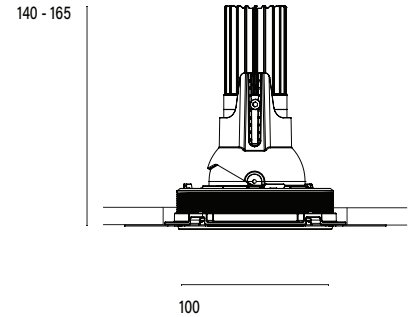

Accent 100 Trimless Type 3

Model

Code	100 10 010315.020
Installation	Trimless - Indoor/ Outdoor
Finish	Structured Black
Material	Marine Grade Aluminium

Technical Data

Power (Luminaire)	12W
Power (System)	14w
Voltage	240V-AC
Current	350mA
Optics	Rotationally Symmetrical Direct 25°
Colour Temperature	3000K
Luminous Flux	952lm
TM30	Rf95 Rg103
CRI	Ra97
Lumen Maintenance	L90 B10 50000hrs
Chromacity	<2 McAdam Step Ellipse
Articulation	Directional
Cut-Out	Ø130 x 170mm
Ingress Protection	IP44
Control Device	Control Excluded
Class	III