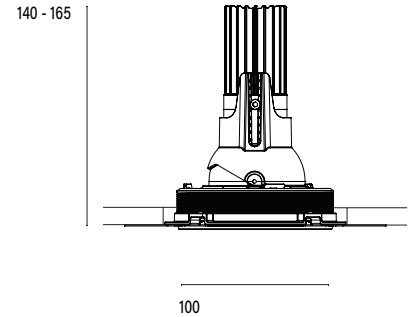

Accent 100 Trimless Type 3

Model

Code	100 10 010314.010
Installation	Trimless - Indoor/ Outdoor
Finish	Structured White
Material	Marine Grade Aluminium

Technical Data

Power (Luminaire)	12W
Power (System)	14w
Voltage	240V-AC
Current	350mA
Optics	Rotationally Symmetrical Direct 60°
Colour Temperature	2700K
Luminous Flux	882lm
TM30	Rf95 Rg103
CRI	Ra97
Lumen Maintenance	L90 B10 50000hrs
Chromacity	<2 McAdam Step Ellipse
Articulation	Directional
Cut-Out	Ø130 x 170mm
Ingress Protection	IP44
Control Device	Control Excluded
Class	III