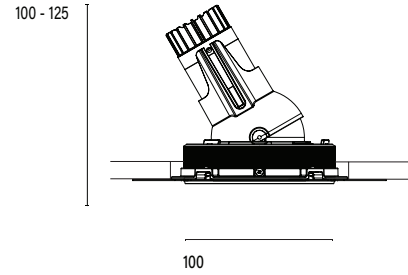

Accent 100 Trimless Type 2

Model

Code	100 10 010207.010
Installation	Trimless - Indoor/ Outdoor
Finish	Structured White
Material	Marine Grade Aluminium

Technical Data

Power (Luminaire)	6.8W
Power (System)	8w
Voltage	240V-AC
Current	180mA
Optics	Rotationally Symmetrical Direct 40°
Colour Temperature	4000K
Luminous Flux	614lm
TM30	Rf95 Rg103
CRI	Ra97
Lumen Maintenance	L90 B10 50000hrs
Chromacity	<2 McAdam Step Ellipse
Articulation	Directional
Cut-Out	Ø130 x 130mm
Ingress Protection	IP44
Control Device	Control Excluded
Class	III