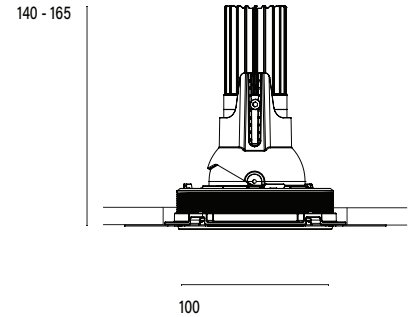

Accent 100 Trimless Type 2

Model

Code	100 10 010220.020
Installation	Trimless - Indoor/ Outdoor
Finish	Structured Black
Material	Marine Grade Aluminium

Technical Data

Power (Luminaire)	12W
Power (System)	14w
Voltage	240V-AC
Current	350mA
Optics	Rotationally Symmetrical Direct 60°
Colour Temperature	4000K
Luminous Flux	1049lm
TM30	Rf95 Rg103
CRI	Ra97
Lumen Maintenance	L90 B10 50000hrs
Chromacity	<2 McAdam Step Ellipse
Articulation	Directional
Cut-Out	Ø130 x 170mm
Ingress Protection	IP44
Control Device	Control Excluded
Class	III