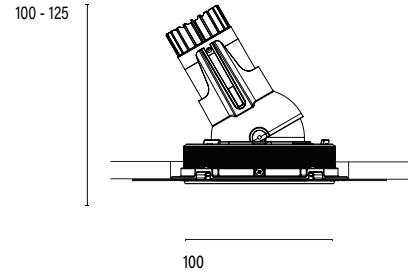

Accent 100 Trimless Type 3

Model

Code	100 10 010301.020
Installation	Trimless - Indoor/ Outdoor
Finish	Structured Black
Material	Marine Grade Aluminium

Technical Data

Power (Luminaire)	6.8W
Power (System)	8w
Voltage	240V-AC
Current	180mA
Optics	Rotationally Symmetrical Direct 40°
Colour Temperature	2700K
Luminous Flux	626lm
TM30	Rf95 Rg103
CRI	Ra97
Lumen Maintenance	L90 B10 50000hrs
Chromacity	<2 McAdam Step Ellipse
Articulation	Directional
Cut-Out	Ø130 x 1300mm
Ingress Protection	IP44
Control Device	Control Excluded
Class	III