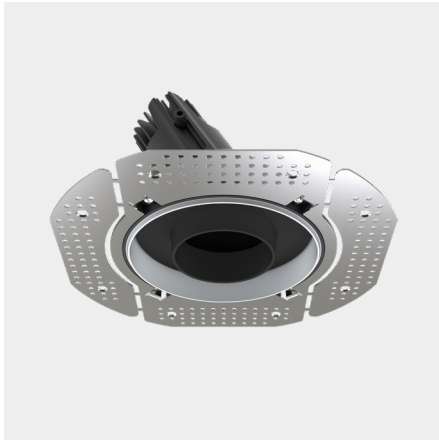

Accent 100 Trimless Type 3

Model

Code	100 10 010302.020
Installation	Trimless - Indoor/ Outdoor
Finish	Structured Black
Material	Marine Grade Aluminium

Technical Data

Power (Luminaire)	6.8W
Power (System)	8w
Voltage	240V-AC
Current	180mA
Optics	Rotationally Symmetrical Direct 60°
Colour Temperature	2700K
Luminous Flux	624lm
TM30	Rf95 Rg103
CRI	Ra97
Lumen Maintenance	L90 B10 50000hrs
Chromacity	<2 McAdam Step Ellipse
Articulation	Directional
Cut-Out	Ø130 x 1300mm
Ingress Protection	IP44
Control Device	Control Excluded
Class	III