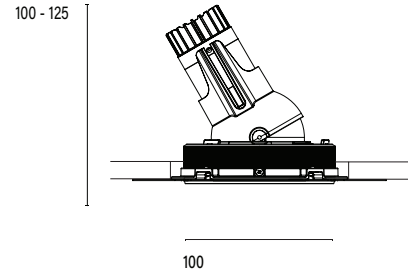

Accent 100 Trimless Type 3

Model

Code	100 10 010302.020
Installation	Trimless - Indoor/ Outdoor
Finish	Structured Black
Material	Marine Grade Aluminium

Technical Data

Power (Luminaire)	6.8W
Power (System)	8w
Voltage	240V-AC
Current	180mA
Optics	Rotationally Symmetrical Direct 60°
Colour Temperature	2700K
Luminous Flux	624lm
TM30	Rf95 Rg103
CRI	Ra97
Lumen Maintenance	L90 B10 50000hrs
Chromacity	<2 McAdam Step Ellipse
Articulation	Directional
Cut-Out	Ø130 x 1300mm
Ingress Protection	IP44
Control Device	Control Excluded
Class	III