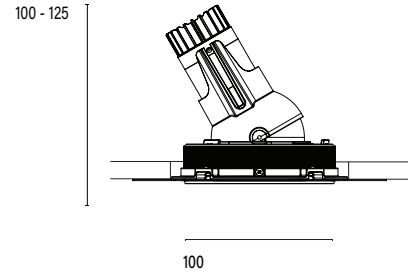

Accent 100 Trimless Type 3

Model

Code	100 10 010303.010
Installation	Trimless - Indoor/ Outdoor
Finish	Structured White
Material	Marine Grade Aluminium

Technical Data

Power (Luminaire)	6.8W
Power (System)	8w
Voltage	240V-AC
Current	180mA
Optics	Rotationally Symmetrical Direct 25°
Colour Temperature	3000K
Luminous Flux	642lm
TM30	Rf95 Rg103
CRI	Ra97
Lumen Maintenance	L90 B10 50000hrs
Chromaticity	<2 McAdam Step Ellipse
Articulation	Directional
Cut-Out	Ø130 x 1300mm
Ingress Protection	IP44
Control Device	Control Excluded
Class	III