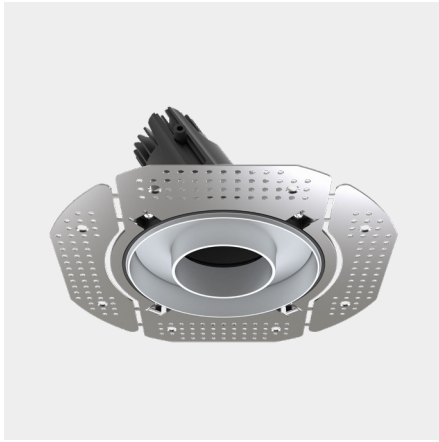

Accent 100 Trimless Type 3

Model

Code	100 10 010310.010
Installation	Trimless - Indoor/ Outdoor
Finish	Structured White
Material	Marine Grade Aluminium

Technical Data

Power (Luminaire)	6W
Power (System)	7w
Voltage	240V-AC
Current	350mA
Optics	Rotationally Symmetrical Direct 40°
Colour Temperature	2700K - 1800K
TM30	Rf95 Rg103
CRI	Ra90
Lumen Maintenance	L90 B10 50000hrs
Chromacity	<2 McAdam Step Ellipse
Articulation	Directional
Cut-Out	Ø130 x 130mm
Ingress Protection	IP44
Control Device	Control Excluded
Class	III