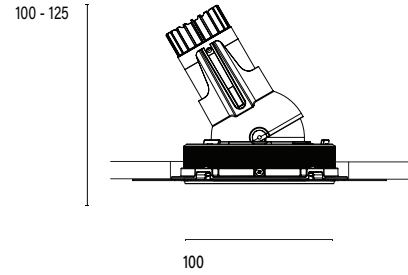

Accent 100 Trimless Type 2

Model

Code	100 10 010202.010
Installation	Trimless - Indoor/ Outdoor
Finish	Structured White
Material	Marine Grade Aluminium

Technical Data

Power (Luminaire)	6.8W
Power (System)	8w
Voltage	240V-AC
Current	180mA
Optics	Rotationally Symmetrical Direct 60°
Colour Temperature	2700K
Luminous Flux	624lm
TM30	Rf95 Rg103
CRI	Ra97
Lumen Maintenance	L90 B10 50000hrs
Chromacity	<2 McAdam Step Ellipse
Articulation	Directional
Cut-Out	Ø130 x 130mm
Ingress Protection	IP44
Control Device	Control Excluded
Class	III