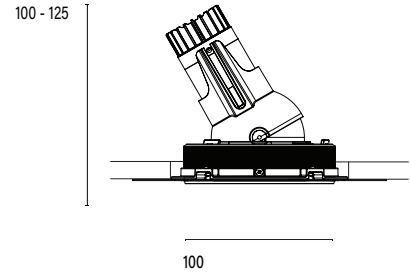

Accent 100 Trimless Type 2

Model

Code	100 10 004205.020
Installation	Trimless - Indoor/ Outdoor
Finish	Structured Black
Material	Marine Grade Aluminium

Technical Data

Power (Luminaire)	6.8W
Power (System)	8w
Voltage	240V-AC
Current	180mA
Optics	Rotationally Symmetrical Direct 60°
Colour Temperature	3000K
Luminous Flux	672lm
TM30	Rf95 Rg103
CRI	Ra97
Lumen Maintenance	L90 B10 50000hrs
Chromacity	<2 McAdam Step Ellipse
Articulation	Directional
Cut-Out	Ø130 x 130mm
Ingress Protection	IP44
Control Device	Control Excluded
Class	III