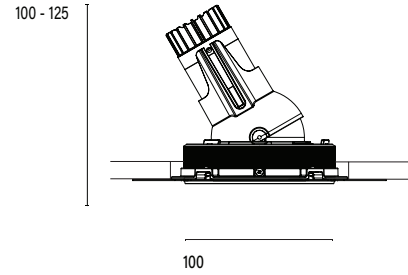

Accent 100 Trimless Type 3

Model

Code	100 10 010306.020
Installation	Trimless - Indoor/ Outdoor
Finish	Structured Black
Material	Marine Grade Aluminium

Technical Data

Power (Luminaire)	6.8W
Power (System)	8w
Voltage	240V-AC
Current	180mA
Optics	Rotationally Symmetrical Direct 25°
Colour Temperature	4000K
Luminous Flux	612lm
TM30	Rf95 Rg103
CRI	Ra97
Lumen Maintenance	L90 B10 50000hrs
Chromacity	<2 McAdam Step Ellipse
Articulation	Directional
Cut-Out	Ø130 x 1300mm
Ingress Protection	IP44
Control Device	Control Excluded
Class	III