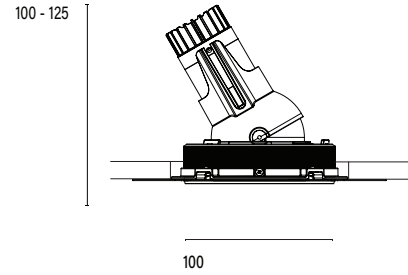

Accent 100 Trimless Type 3

Model

Code	100 10 010300.010
Installation	Trimless - Indoor/ Outdoor
Finish	Structured White
Material	Marine Grade Aluminium

Technical Data

Power (Luminaire)	6.8W
Power (System)	8w
Voltage	240V-AC
Current	180mA
Optics	Rotationally Symmetrical Direct 25°
Colour Temperature	2700K
Luminous Flux	576lm
TM30	Rf95 Rg103
CRI	Ra97
Lumen Maintenance	L90 B10 50000hrs
Chromacity	<2 McAdam Step Ellipse
Articulation	Directional
Cut-Out	Ø130 x 1300mm
Ingress Protection	IP44
Control Device	Control Excluded
Class	III