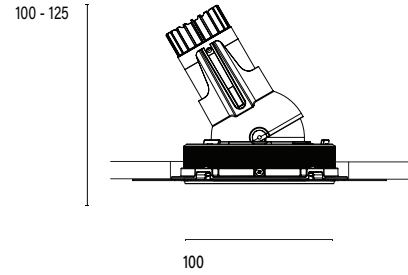

Accent 100 Trimless Type 3

Model

Code	100 10 010309.010
Installation	Trimless - Indoor/ Outdoor
Finish	Structured White
Material	Marine Grade Aluminium

Technical Data

Power (Luminaire)	6W
Power (System)	7w
Voltage	240V-AC
Current	350mA
Optics	Rotationally Symmetrical Direct 25°
Colour Temperature	2700K - 1800K
TM30	Rf95 Rg103
CRI	Ra90
Lumen Maintenance	L90 B10 50000hrs
Chromacity	<2 McAdam Step Ellipse
Articulation	Directional
Cut-Out	Ø130 x 130mm
Ingress Protection	IP44
Control Device	Control Excluded
Class	III