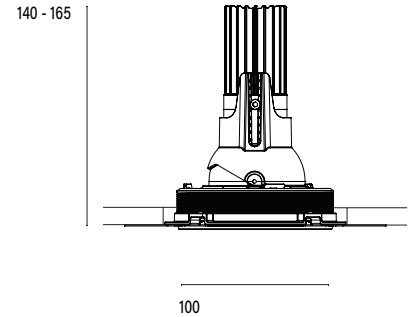

Accent 100 Trimless Type 2

Model

Code	100 10 004219.010
Installation	Trimless - Indoor/ Outdoor
Finish	Structured White
Material	Marine Grade Aluminium

Technical Data

Power (Luminaire)	12W
Power (System)	14w
Voltage	240V-AC
Current	350mA
Optics	Rotationally Symmetrical Direct 40°
Colour Temperature	4000K
Luminous Flux	1020lm
TM30	Rf95 Rg103
CRI	Ra97
Lumen Maintenance	L90 B10 50000hrs
Chromacity	<2 McAdam Step Ellipse
Articulation	Directional
Cut-Out	Ø130 x 170mm
Ingress Protection	IP44
Control Device	Control Excluded
Class	III