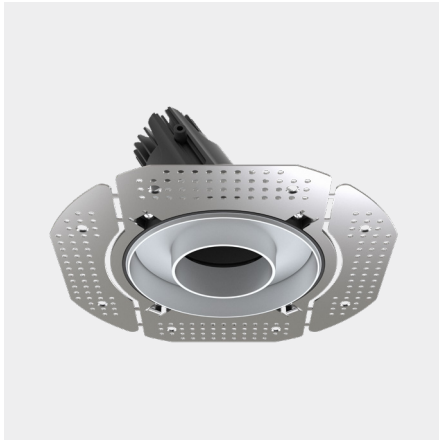

Accent 100 Trimless Type 3

Model

Code	100 10 010311.010
Installation	Trimless - Indoor/ Outdoor
Finish	Structured White
Material	Marine Grade Aluminium

Technical Data

Power (Luminaire)	6W
Power (System)	7w
Voltage	240V-AC
Current	350mA
Optics	Rotationally Symmetrical Direct 60°
Colour Temperature	2700K - 1800K
TM30	Rf95 Rg103
CRI	Ra90
Lumen Maintenance	L90 B10 50000hrs
Chromacity	<2 McAdam Step Ellipse
Articulation	Directional
Cut-Out	Ø130 x 130mm
Ingress Protection	IP44
Control Device	Control Excluded
Class	III