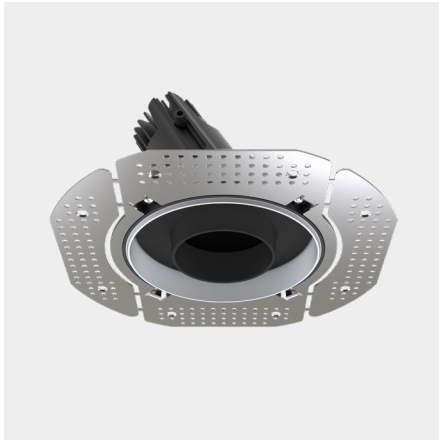

Accent 100 Trimless Type 3

Model

Code	100 10 010300.020
Installation	Trimless - Indoor/ Outdoor
Finish	Structured Black
Material	Marine Grade Aluminium

Technical Data

Power (Luminaire)	6.8W
Power (System)	8w
Voltage	240V-AC
Current	180mA
Optics	Rotationally Symmetrical Direct 25°
Colour Temperature	2700K
Luminous Flux	576lm
TM30	Rf95 Rg103
CRI	Ra97
Lumen Maintenance	L90 B10 50000hrs
Chromaticity	<2 McAdam Step Ellipse
Articulation	Directional
Cut-Out	Ø130 x 1300mm
Ingress Protection	IP44
Control Device	Control Excluded
Class	III