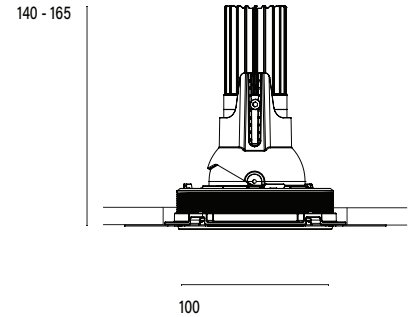

Accent 100 Trimless Type 3

Model

Code	100 10 010319.020
Installation	Trimless - Indoor/ Outdoor
Finish	Structured Black
Material	Marine Grade Aluminium

Technical Data

Power (Luminaire)	12W
Power (System)	14w
Voltage	240V-AC
Current	350mA
Optics	Rotationally Symmetrical Direct 40°
Colour Temperature	4000K
Luminous Flux	1020lm
TM30	Rf95 Rg103
CRI	Ra97
Lumen Maintenance	L90 B10 50000hrs
Chromacity	<2 McAdam Step Ellipse
Articulation	Directional
Cut-Out	Ø130 x 170mm
Ingress Protection	IP44
Control Device	Control Excluded
Class	III