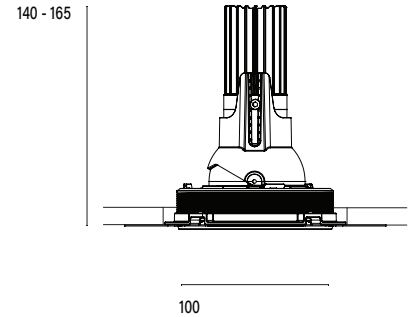

Accent 100 Trimless Type 3

Model

Code	100 10 010313.020
Installation	Trimless - Indoor/ Outdoor
Finish	Structured Black
Material	Marine Grade Aluminium

Technical Data

Power (Luminaire)	12W
Power (System)	14w
Voltage	240V-AC
Current	350mA
Optics	Rotationally Symmetrical Direct 40°
Colour Temperature	2700K
Luminous Flux	853lm
TM30	Rf95 Rg103
CRI	Ra97
Lumen Maintenance	L90 B10 50000hrs
Chromacity	<2 McAdam Step Ellipse
Articulation	Directional
Cut-Out	Ø130 x 170mm
Ingress Protection	IP44
Control Device	Control Excluded
Class	III