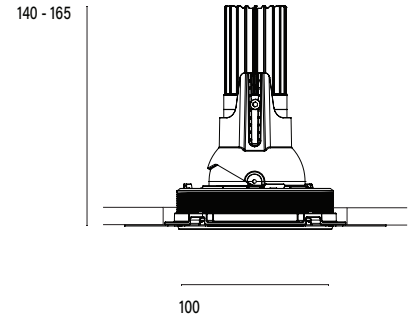

Accent 100 Trimless Type 2

Model

Code	100 10 010219.020
Installation	Trimless - Indoor/ Outdoor
Finish	Structured Black
Material	Marine Grade Aluminium

Technical Data

Power (Luminaire)	12W
Power (System)	14w
Voltage	240V-AC
Current	350mA
Optics	Rotationally Symmetrical Direct 40°
Colour Temperature	4000K
Luminous Flux	1020lm
TM30	Rf95 Rg103
CRI	Ra97
Lumen Maintenance	L90 B10 50000hrs
Chromacity	<2 McAdam Step Ellipse
Articulation	Directional
Cut-Out	Ø130 x 170mm
Ingress Protection	IP44
Control Device	Control Excluded
Class	III