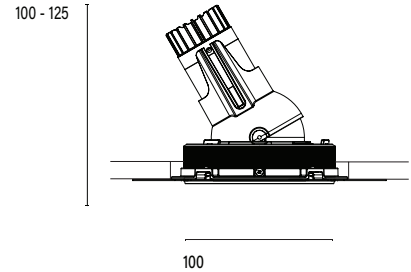

Accent 100 Trimless Type 3

Model

Code	100 10 010310.020
Installation	Trimless - Indoor/ Outdoor
Finish	Structured Black
Material	Marine Grade Aluminium

Technical Data

Power (Luminaire)	6W
Power (System)	7w
Voltage	240V-AC
Current	350mA
Optics	Rotationally Symmetrical Direct 40°
Colour Temperature	2700K - 1800K
TM30	Rf95 Rg103
CRI	Ra90
Lumen Maintenance	L90 B10 50000hrs
Chromacity	<2 McAdam Step Ellipse
Articulation	Directional
Cut-Out	Ø130 x 130mm
Ingress Protection	IP44
Control Device	Control Excluded
Class	III