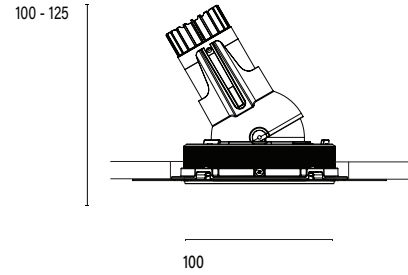

Accent 100 Trimless Type 3

Model

Code	100 10 010308.020
Installation	Trimless - Indoor/ Outdoor
Finish	Structured Black
Material	Marine Grade Aluminium

Technical Data

Power (Luminaire)	6.8W
Power (System)	8w
Voltage	240V-AC
Current	180mA
Optics	Rotationally Symmetrical Direct 60°
Colour Temperature	4000K
Luminous Flux	652lm
TM30	Rf95 Rg103
CRI	Ra97
Lumen Maintenance	L90 B10 50000hrs
Chromacity	<2 McAdam Step Ellipse
Articulation	Directional
Cut-Out	Ø130 x 130mm
Ingress Protection	IP44
Control Device	Control Excluded
Class	III