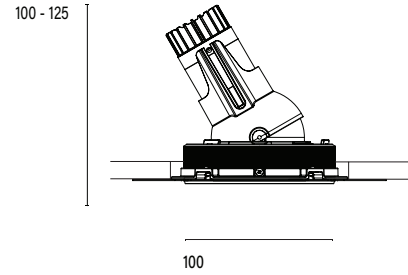

Accent 100 Trimless Type 2

Model

Code	100 10 010206.020
Installation	Trimless - Indoor/ Outdoor
Finish	Structured Black
Material	Marine Grade Aluminium

Technical Data

Power (Luminaire)	6.8W
Power (System)	8w
Voltage	240V-AC
Current	180mA
Optics	Rotationally Symmetrical Direct 25°
Colour Temperature	4000K
Luminous Flux	612lm
TM30	Rf95 Rg103
CRI	Ra97
Lumen Maintenance	L90 B10 50000hrs
Chromacity	<2 McAdam Step Ellipse
Articulation	Directional
Cut-Out	Ø130 x 130mm
Ingress Protection	IP44
Control Device	Control Excluded
Class	III