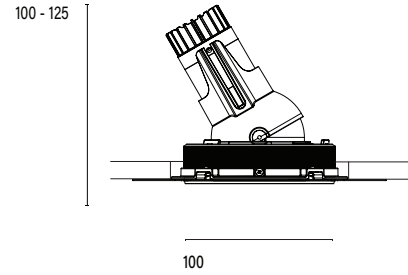

Accent 100 Trimless Type 3

Model

Code	100 10 010304.010
Installation	Trimless - Indoor/ Outdoor
Finish	Structured White
Material	Marine Grade Aluminium

Technical Data

Power (Luminaire)	6.8W
Power (System)	8w
Voltage	240V-AC
Current	180mA
Optics	Rotationally Symmetrical Direct 40°
Colour Temperature	3000K
Luminous Flux	680lm
TM30	Rf95 Rg103
CRI	Ra97
Lumen Maintenance	L90 B10 50000hrs
Chromacity	<2 McAdam Step Ellipse
Articulation	Directional
Cut-Out	Ø130 x 1300mm
Ingress Protection	IP44
Control Device	Control Excluded
Class	III