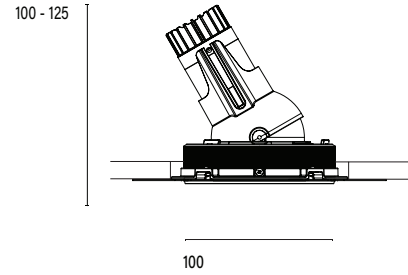

Accent 100 Trimless Type 2

Model

Code	100 10 010202.020
Installation	Trimless - Indoor/ Outdoor
Finish	Structured Black
Material	Marine Grade Aluminium

Technical Data

Power (Luminaire)	6.8W
Power (System)	8w
Voltage	240V-AC
Current	180mA
Optics	Rotationally Symmetrical Direct 60°
Colour Temperature	2700K
Luminous Flux	624lm
TM30	Rf95 Rg103
CRI	Ra97
Lumen Maintenance	L90 B10 50000hrs
Chromacity	<2 McAdam Step Ellipse
Articulation	Directional
Cut-Out	Ø130 x 130mm
Ingress Protection	IP44
Control Device	Control Excluded
Class	III