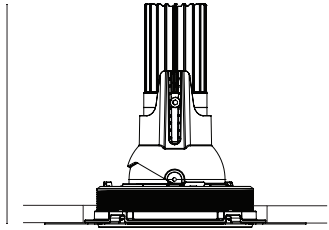

100

Model

Code	100 10 010316.020
Installation	Trimless - Indoor/ Outdoor
Finish	Structured Black
Material	Marine Grade Aluminium

Technical Data

Power (Luminaire)	12W
Power (System)	14w
Voltage	240V-AC
Current	350mA
Optics	Rotationally Symmetrical Direct 40°
Colour Temperature	3000K
Luminous Flux	931lm
TM30	Rf95 Rg103
CRI	Ra97
Lumen Maintenance	L90 B10 50000hrs
Chromacity	<2 McAdam Step Ellipse
Articulation	Directional
Cut-Out	Ø130 x 170mm
Ingress Protection	IP44
Control Device	Control Excluded
Class	III