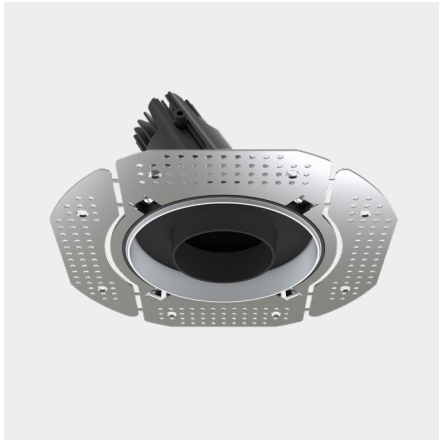

Accent 100 Trimless Type 3

Model

Code	100 10 010311.020
Installation	Trimless - Indoor/ Outdoor
Finish	Structured Black
Material	Marine Grade Aluminium

Technical Data

Power (Luminaire)	6W
Power (System)	7w
Voltage	240V-AC
Current	350mA
Optics	Rotationally Symmetrical Direct 60°
Colour Temperature	2700K - 1800K
TM30	Rf95 Rg103
CRI	Ra90
Lumen Maintenance	L90 B10 50000hrs
Chromacity	<2 McAdam Step Ellipse
Articulation	Directional
Cut-Out	Ø130 x 130mm
Ingress Protection	IP44
Control Device	Control Excluded
Class	III