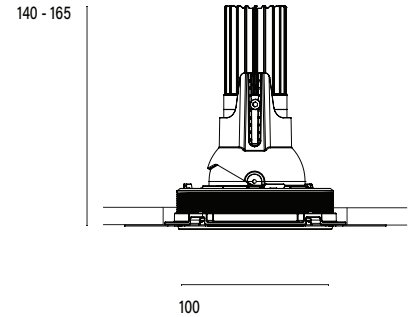

Accent 100 Trimless Type 2

Model

Code	100 10 010216.020
Installation	Trimless - Indoor/ Outdoor
Finish	Structured Black
Material	Marine Grade Aluminium

Technical Data

Power (Luminaire)	12W
Power (System)	14w
Voltage	240V-AC
Current	350mA
Optics	Rotationally Symmetrical Direct 40°
Colour Temperature	3000K
Luminous Flux	931lm
TM30	Rf95 Rg103
CRI	Ra97
Lumen Maintenance	L90 B10 50000hrs
Chromacity	<2 McAdam Step Ellipse
Articulation	Directional
Cut-Out	Ø130 x 170mm
Ingress Protection	IP44
Control Device	Control Excluded
Class	III