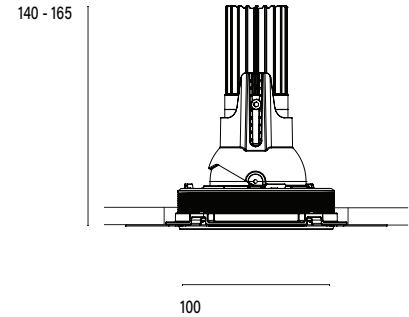

Accent 100 Trimless Type 3

Model

Code	100 10 010319.010
Installation	Trimless - Indoor/ Outdoor
Finish	Structured White
Material	Marine Grade Aluminium

Technical Data

Power (Luminaire)	12W
Power (System)	14w
Voltage	240V-AC
Current	350mA
Optics	Rotationally Symmetrical Direct 40°
Colour Temperature	4000K
Luminous Flux	1020lm
TM30	Rf95 Rg103
CRI	Ra97
Lumen Maintenance	L90 B10 50000hrs
Chromaticity	<2 McAdam Step Ellipse
Articulation	Directional
Cut-Out	Ø130 x 170mm
Ingress Protection	IP44
Control Device	Control Excluded
Class	III