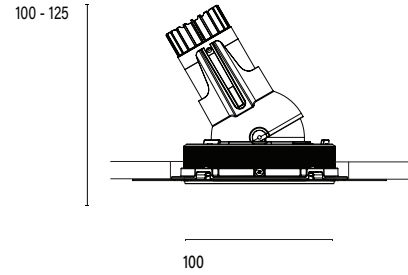

Accent 100 Trimless Type 2

Model

Code	100 10 010201.020
Installation	Trimless - Indoor/ Outdoor
Finish	Structured Black
Material	Marine Grade Aluminium

Technical Data

Power (Luminaire)	6.8W
Power (System)	8w
Voltage	240V-AC
Current	180mA
Optics	Rotationally Symmetrical Direct 40°
Colour Temperature	2700K
Luminous Flux	626lm
TM30	Rf95 Rg103
CRI	Ra97
Lumen Maintenance	L90 B10 50000hrs
Chromaticity	<2 McAdam Step Ellipse
Articulation	Directional
Cut-Out	Ø130 x 130mm
Ingress Protection	IP44
Control Device	Control Excluded
Class	III