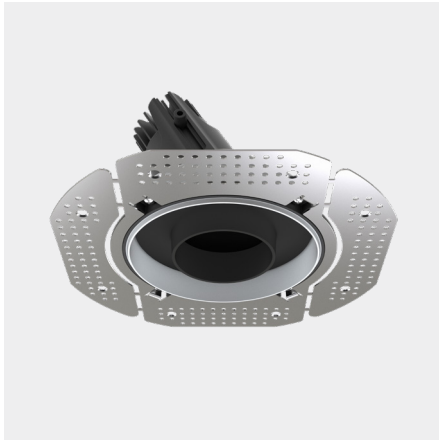

Accent 100 Trimless Type 3

Model

Code	100 10 010301.020
Installation	Trimless - Indoor/ Outdoor
Finish	Structured Black
Material	Marine Grade Aluminium

Technical Data

Power (Luminaire)	6.8W
Power (System)	8w
Voltage	240V-AC
Current	180mA
Optics	Rotationally Symmetrical Direct 40°
Colour Temperature	2700K
Luminous Flux	626lm
TM30	Rf95 Rg103
CRI	Ra97
Lumen Maintenance	L90 B10 50000hrs
Chromacity	<2 McAdam Step Ellipse
Articulation	Directional
Cut-Out	Ø130 x 1300mm
Ingress Protection	IP44
Control Device	Control Excluded
Class	III