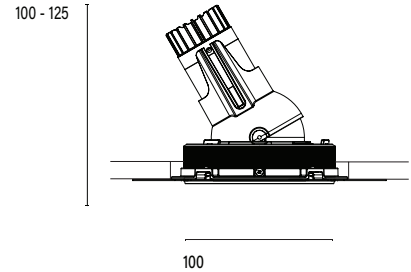

Accent 100 Trimless Type 2

Model

Code	100 10 010207.020
Installation	Trimless - Indoor/ Outdoor
Finish	Structured Black
Material	Marine Grade Aluminium

Technical Data

Power (Luminaire)	6.8W
Power (System)	8w
Voltage	240V-AC
Current	180mA
Optics	Rotationally Symmetrical Direct 40°
Colour Temperature	4000K
Luminous Flux	614lm
TM30	Rf95 Rg103
CRI	Ra97
Lumen Maintenance	L90 B10 50000hrs
Chromacity	<2 McAdam Step Ellipse
Articulation	Directional
Cut-Out	Ø130 x 130mm
Ingress Protection	IP44
Control Device	Control Excluded
Class	III