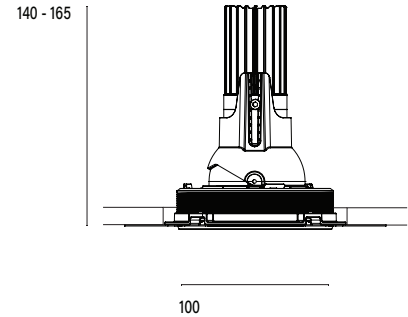

Accent 100 Trimless Type 2

Model

Code	100 10 010216.010
Installation	Trimless - Indoor/ Outdoor
Finish	Structured White
Material	Marine Grade Aluminium

Technical Data

Power (Luminaire)	12W
Power (System)	14w
Voltage	240V-AC
Current	350mA
Optics	Rotationally Symmetrical Direct 40°
Colour Temperature	3000K
Luminous Flux	931lm
TM30	Rf95 Rg103
CRI	Ra97
Lumen Maintenance	L90 B10 50000hrs
Chromacity	<2 McAdam Step Ellipse
Articulation	Directional
Cut-Out	Ø130 x 170mm
Ingress Protection	IP44
Control Device	Control Excluded
Class	III