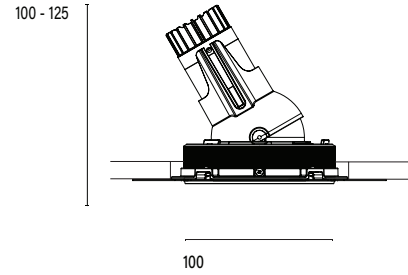

Accent 100 Trimless Type 3

Model

Code	100 10 010302.010
Installation	Trimless - Indoor/ Outdoor
Finish	Structured White
Material	Marine Grade Aluminium

Technical Data

Power (Luminaire)	6.8W
Power (System)	8w
Voltage	240V-AC
Current	180mA
Optics	Rotationally Symmetrical Direct 60°
Colour Temperature	2700K
Luminous Flux	624lm
TM30	Rf95 Rg103
CRI	Ra97
Lumen Maintenance	L90 B10 50000hrs
Chromacity	<2 McAdam Step Ellipse
Articulation	Directional
Cut-Out	Ø130 x 1300mm
Ingress Protection	IP44
Control Device	Control Excluded
Class	III