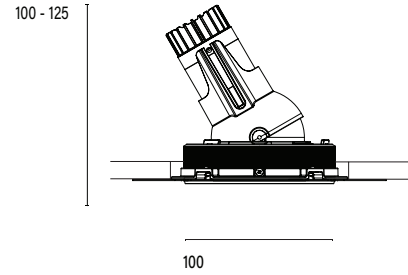

Accent 100 Trimless Type 3

Model

Code	100 10 010311.020
Installation	Trimless - Indoor/ Outdoor
Finish	Structured Black
Material	Marine Grade Aluminium

Technical Data

Power (Luminaire)	6W
Power (System)	7w
Voltage	240V-AC
Current	350mA
Optics	Rotationally Symmetrical Direct 60°
Colour Temperature	2700K - 1800K
TM30	Rf95 Rg103
CRI	Ra90
Lumen Maintenance	L90 B10 50000hrs
Chromacity	<2 McAdam Step Ellipse
Articulation	Directional
Cut-Out	Ø130 x 130mm
Ingress Protection	IP44
Control Device	Control Excluded
Class	III