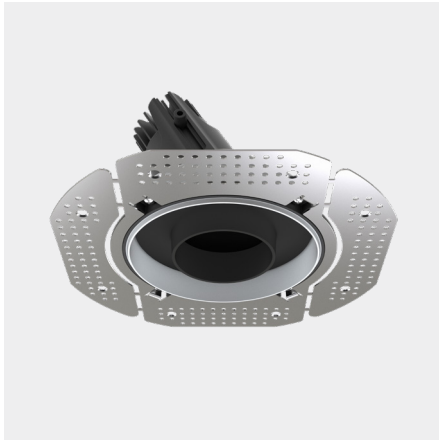

Accent 100 Trimless Type 3

Model

Code	100 10 010309.020
Installation	Trimless - Indoor/ Outdoor
Finish	Structured Black
Material	Marine Grade Aluminium

Technical Data

Power (Luminaire)	6W
Power (System)	7w
Voltage	240V-AC
Current	350mA
Optics	Rotationally Symmetrical Direct 25°
Colour Temperature	2700K - 1800K
TM30	Rf95 Rg103
CRI	Ra90
Lumen Maintenance	L90 B10 50000hrs
Chromacity	<2 McAdam Step Ellipse
Articulation	Directional
Cut-Out	Ø130 x 130mm
Ingress Protection	IP44
Control Device	Control Excluded
Class	III