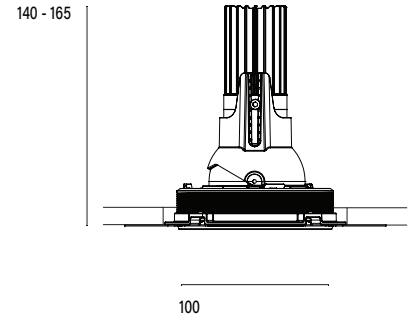

Accent 100 Trimless Type 2

Model

Code	100 10 010217.010
Installation	Trimless - Indoor/ Outdoor
Finish	Structured White
Material	Marine Grade Aluminium

Technical Data

Power (Luminaire)	12W
Power (System)	14w
Voltage	240V-AC
Current	350mA
Optics	Rotationally Symmetrical Direct 60°
Colour Temperature	3000K
Luminous Flux	965lm
TM30	Rf95 Rg103
CRI	Ra97
Lumen Maintenance	L90 B10 50000hrs
Chromacity	<2 McAdam Step Ellipse
Articulation	Directional
Cut-Out	Ø130 x 170mm
Ingress Protection	IP44
Control Device	Control Excluded
Class	III