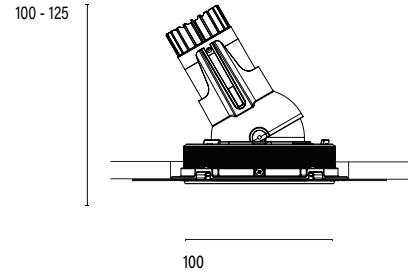

Accent 100 Trimless Type 2

Model

Code	100 10 010210.020
Installation	Trimless - Indoor/ Outdoor
Finish	Structured Black
Material	Marine Grade Aluminium

Technical Data

Power (Luminaire)	6W
Power (System)	7w
Voltage	240V-AC
Current	350mA
Optics	Rotationally Symmetrical Direct 40°
Colour Temperature	2700K - 1800K
TM30	Rf95 Rg103
CRI	Ra90
Lumen Maintenance	L90 B10 50000hrs
Chromacity	<2 McAdam Step Ellipse
Articulation	Directional
Cut-Out	Ø130 x 130mm
Ingress Protection	IP44
Control Device	Control Excluded
Class	III