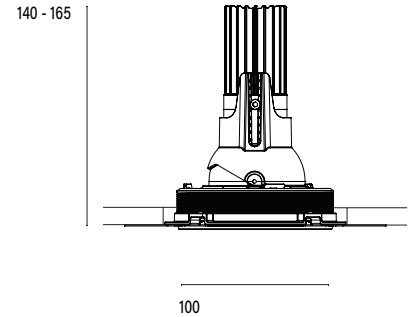

Accent 100 Trimless Type 3

Model

Code	100 10 010318.010
Installation	Trimless - Indoor/ Outdoor
Finish	Structured White
Material	Marine Grade Aluminium

Technical Data

Power (Luminaire)	12W
Power (System)	14w
Voltage	240V-AC
Current	350mA
Optics	Rotationally Symmetrical Direct 25°
Colour Temperature	4000K
Luminous Flux	1044lm
TM30	Rf95 Rg103
CRI	Ra97
Lumen Maintenance	L90 B10 50000hrs
Chromaticity	<2 McAdam Step Ellipse
Articulation	Directional
Cut-Out	Ø130 x 170mm
Ingress Protection	IP44
Control Device	Control Excluded
Class	III