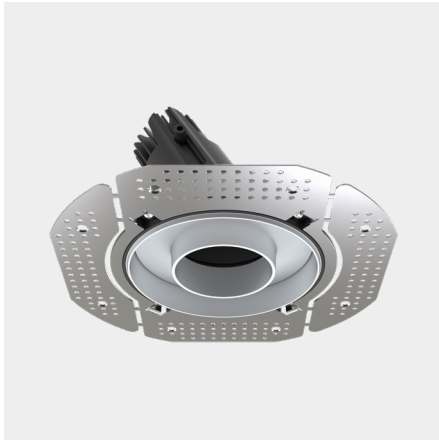

Accent 100 Trimless Type 3

Model

Code	100 10 010304.010
Installation	Trimless - Indoor/ Outdoor
Finish	Structured White
Material	Marine Grade Aluminium

Technical Data

Power (Luminaire)	6.8W
Power (System)	8w
Voltage	240V-AC
Current	180mA
Optics	Rotationally Symmetrical Direct 40°
Colour Temperature	3000K
Luminous Flux	680lm
TM30	Rf95 Rg103
CRI	Ra97
Lumen Maintenance	L90 B10 50000hrs
Chromacity	<2 McAdam Step Ellipse
Articulation	Directional
Cut-Out	Ø130 x 1300mm
Ingress Protection	IP44
Control Device	Control Excluded
Class	III