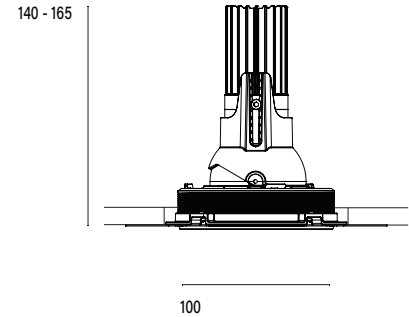

Accent 100 Trimless Type 2

Model

Code	100 10 010213.010
Installation	Trimless - Indoor/ Outdoor
Finish	Structured White
Material	Marine Grade Aluminium

Technical Data

Power (Luminaire)	12W
Power (System)	14w
Voltage	240V-AC
Current	350mA
Optics	Rotationally Symmetrical Direct 40°
Colour Temperature	2700K
Luminous Flux	853lm
TM30	Rf95 Rg103
CRI	Ra97
Lumen Maintenance	L90 B10 50000hrs
Chromacity	<2 McAdam Step Ellipse
Articulation	Directional
Cut-Out	Ø130 x 170mm
Ingress Protection	IP44
Control Device	Control Excluded
Class	III