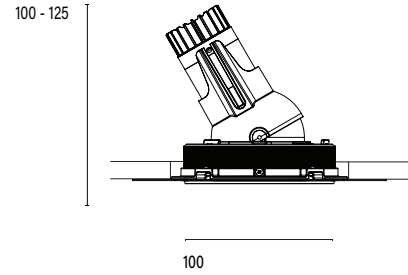

Accent 100 Trimless Type 2

Model

Code	100 10 010204.010
Installation	Trimless - Indoor/ Outdoor
Finish	Structured White
Material	Marine Grade Aluminium

Technical Data

Power (Luminaire)	6.8W
Power (System)	8w
Voltage	240V-AC
Current	180mA
Optics	Rotationally Symmetrical Direct 40°
Colour Temperature	3000K
Luminous Flux	680lm
TM30	Rf95 Rg103
CRI	Ra97
Lumen Maintenance	L90 B10 50000hrs
Chromaticity	<2 McAdam Step Ellipse
Articulation	Directional
Cut-Out	Ø130 x 130mm
Ingress Protection	IP44
Control Device	Control Excluded
Class	III