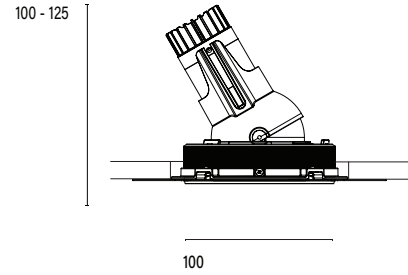

Accent 100 Trimless Type 2

Model

Code	100 10 010201.010
Installation	Trimless - Indoor/ Outdoor
Finish	Structured White
Material	Marine Grade Aluminium

Technical Data

Power (Luminaire)	6.8W
Power (System)	8w
Voltage	240V-AC
Current	180mA
Optics	Rotationally Symmetrical Direct 40°
Colour Temperature	2700K
Luminous Flux	626lm
TM30	Rf95 Rg103
CRI	Ra97
Lumen Maintenance	L90 B10 50000hrs
Chromacity	<2 McAdam Step Ellipse
Articulation	Directional
Cut-Out	Ø130 x 130mm
Ingress Protection	IP44
Control Device	Control Excluded
Class	III