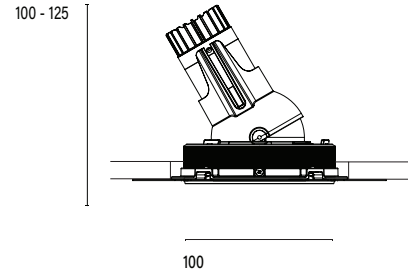

Accent 100 Trimless Type 2

Model

Code	100 10 010208.020
Installation	Trimless - Indoor/ Outdoor
Finish	Structured Black
Material	Marine Grade Aluminium

Technical Data

Power (Luminaire)	6.8W
Power (System)	8w
Voltage	240V-AC
Current	180mA
Optics	Rotationally Symmetrical Direct 60°
Colour Temperature	4000K
Luminous Flux	652lm
TM30	Rf95 Rg103
CRI	Ra97
Lumen Maintenance	L90 B10 50000hrs
Chromaticity	<2 McAdam Step Ellipse
Articulation	Directional
Cut-Out	Ø130 x 130mm
Ingress Protection	IP44
Control Device	Control Excluded
Class	III