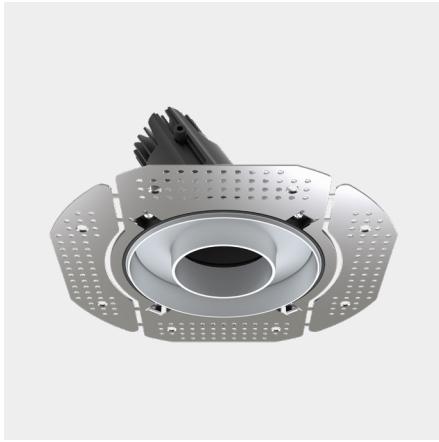

Accent 100 Trimless Type 3

Model

Code	100 10 010309.010
Installation	Trimless - Indoor/ Outdoor
Finish	Structured White
Material	Marine Grade Aluminium

Technical Data

Power (Luminaire)	6W
Power (System)	7w
Voltage	240V-AC
Current	350mA
Optics	Rotationally Symmetrical Direct 25°
Colour Temperature	2700K - 1800K
TM30	Rf95 Rg103
CRI	Ra90
Lumen Maintenance	L90 B10 50000hrs
Chromacity	<2 McAdam Step Ellipse
Articulation	Directional
Cut-Out	Ø130 x 130mm
Ingress Protection	IP44
Control Device	Control Excluded
Class	III