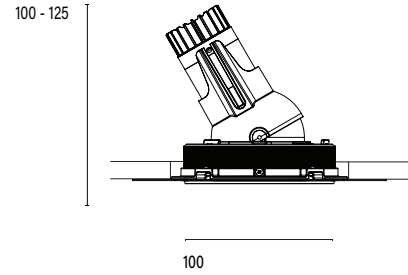

Accent 100 Trimless Type 2

Model

Code	100 10 010208.010
Installation	Trimless - Indoor/ Outdoor
Finish	Structured White
Material	Marine Grade Aluminium

Technical Data

Power (Luminaire)	6.8W
Power (System)	8w
Voltage	240V-AC
Current	180mA
Optics	Rotationally Symmetrical Direct 60°
Colour Temperature	4000K
Luminous Flux	652lm
TM30	Rf95 Rg103
CRI	Ra97
Lumen Maintenance	L90 B10 50000hrs
Chromacity	<2 McAdam Step Ellipse
Articulation	Directional
Cut-Out	Ø130 x 130mm
Ingress Protection	IP44
Control Device	Control Excluded
Class	III