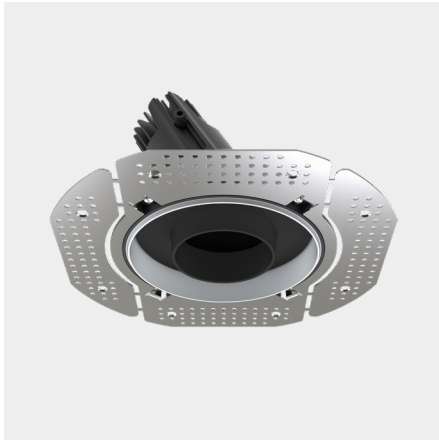

Accent 100 Trimless Type 3

Model

Code	100 10 010306.020
Installation	Trimless - Indoor/ Outdoor
Finish	Structured Black
Material	Marine Grade Aluminium

Technical Data

Power (Luminaire)	6.8W
Power (System)	8w
Voltage	240V-AC
Current	180mA
Optics	Rotationally Symmetrical Direct 25°
Colour Temperature	4000K
Luminous Flux	612lm
TM30	Rf95 Rg103
CRI	Ra97
Lumen Maintenance	L90 B10 50000hrs
Chromacity	<2 McAdam Step Ellipse
Articulation	Directional
Cut-Out	Ø130 x 1300mm
Ingress Protection	IP44
Control Device	Control Excluded
Class	III