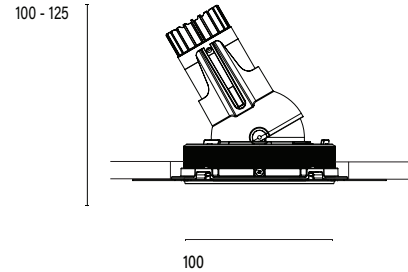

Accent 100 Trimless Type 2

Model

Code	100 10 010209.010
Installation	Trimless - Indoor/ Outdoor
Finish	Structured White
Material	Marine Grade Aluminium

Technical Data

Power (Luminaire)	6W
Power (System)	7w
Voltage	240V-AC
Current	350mA
Optics	Rotationally Symmetrical Direct 25°
Colour Temperature	2700K - 1800K
TM30	Rf95 Rg103
CRI	Ra90
Lumen Maintenance	L90 B10 50000hrs
Chromacity	<2 McAdam Step Ellipse
Articulation	Directional
Cut-Out	Ø130 x 130mm
Ingress Protection	IP44
Control Device	Control Excluded
Class	III