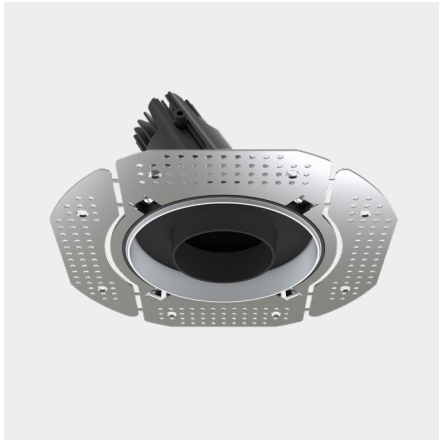

Accent 100 Trimless Type 3

Model

Code	100 10 010303.020
Installation	Trimless - Indoor/ Outdoor
Finish	Structured Black
Material	Marine Grade Aluminium

Technical Data

Power (Luminaire)	6.8W
Power (System)	8w
Voltage	240V-AC
Current	180mA
Optics	Rotationally Symmetrical Direct 25°
Colour Temperature	3000K
Luminous Flux	642lm
TM30	Rf95 Rg103
CRI	Ra97
Lumen Maintenance	L90 B10 50000hrs
Chromacity	<2 McAdam Step Ellipse
Articulation	Directional
Cut-Out	Ø130 x 1300mm
Ingress Protection	IP44
Control Device	Control Excluded
Class	III