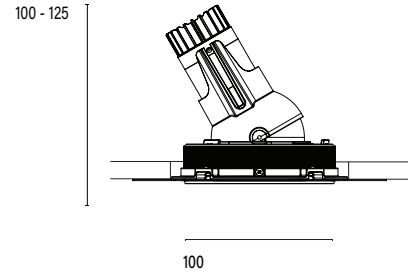

Accent 100 Trimless Type 3

Model

Code	100 10 010307.010
Installation	Trimless - Indoor/ Outdoor
Finish	Structured White
Material	Marine Grade Aluminium

Technical Data

Power (Luminaire)	6.8W
Power (System)	8w
Voltage	240V-AC
Current	180mA
Optics	Rotationally Symmetrical Direct 40°
Colour Temperature	4000K
Luminous Flux	614lm
TM30	Rf95 Rg103
CRI	Ra97
Lumen Maintenance	L90 B10 50000hrs
Chromacity	<2 McAdam Step Ellipse
Articulation	Directional
Cut-Out	Ø130 x 1300mm
Ingress Protection	IP44
Control Device	Control Excluded
Class	III