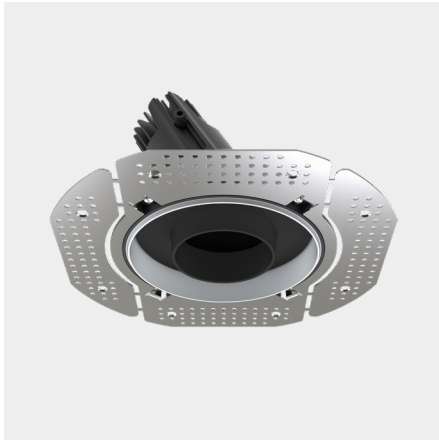

Accent 100 Trimless Type 3

Model

Code	100 10 010310.020
Installation	Trimless - Indoor/ Outdoor
Finish	Structured Black
Material	Marine Grade Aluminium

Technical Data

Power (Luminaire)	6W
Power (System)	7w
Voltage	240V-AC
Current	350mA
Optics	Rotationally Symmetrical Direct 40°
Colour Temperature	2700K - 1800K
TM30	Rf95 Rg103
CRI	Ra90
Lumen Maintenance	L90 B10 50000hrs
Chromacity	<2 McAdam Step Ellipse
Articulation	Directional
Cut-Out	Ø130 x 130mm
Ingress Protection	IP44
Control Device	Control Excluded
Class	III