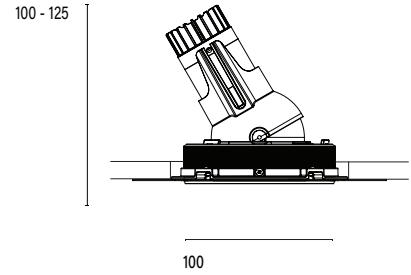

Accent 100 Trimless Type 2

Model

Code	100 10 010204.020
Installation	Trimless - Indoor/ Outdoor
Finish	Structured Black
Material	Marine Grade Aluminium

Technical Data

Power (Luminaire)	6.8W
Power (System)	8w
Voltage	240V-AC
Current	180mA
Optics	Rotationally Symmetrical Direct 40°
Colour Temperature	3000K
Luminous Flux	680lm
TM30	Rf95 Rg103
CRI	Ra97
Lumen Maintenance	L90 B10 50000hrs
Chromacity	<2 McAdam Step Ellipse
Articulation	Directional
Cut-Out	Ø130 x 130mm
Ingress Protection	IP44
Control Device	Control Excluded
Class	III