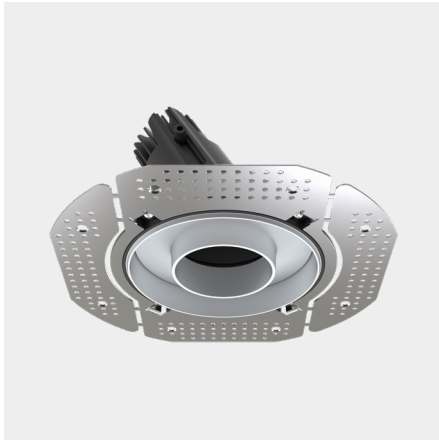

Accent 100 Trimless Type 3

Model

Code	100 10 010308.010
Installation	Trimless - Indoor/ Outdoor
Finish	Structured White
Material	Marine Grade Aluminium

Technical Data

Power (Luminaire)	6.8W
Power (System)	8w
Voltage	240V-AC
Current	180mA
Optics	Rotationally Symmetrical Direct 60°
Colour Temperature	4000K
Luminous Flux	652lm
TM30	Rf95 Rg103
CRI	Ra97
Lumen Maintenance	L90 B10 50000hrs
Chromaticity	<2 McAdam Step Ellipse
Articulation	Directional
Cut-Out	Ø130 x 130mm
Ingress Protection	IP44
Control Device	Control Excluded
Class	III