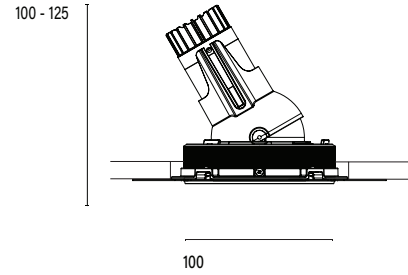

Accent 100 Trimless Type 2

Model

Code	100 10 010203.010
Installation	Trimless - Indoor/ Outdoor
Finish	Structured White
Material	Marine Grade Aluminium

Technical Data

Power (Luminaire)	6.8W
Power (System)	8w
Voltage	240V-AC
Current	180mA
Optics	Rotationally Symmetrical Direct 25°
Colour Temperature	3000K
Luminous Flux	642lm
TM30	Rf95 Rg103
CRI	Ra97
Lumen Maintenance	L90 B10 50000hrs
Chromacity	<2 McAdam Step Ellipse
Articulation	Directional
Cut-Out	Ø130 x 130mm
Ingress Protection	IP44
Control Device	Control Excluded
Class	III