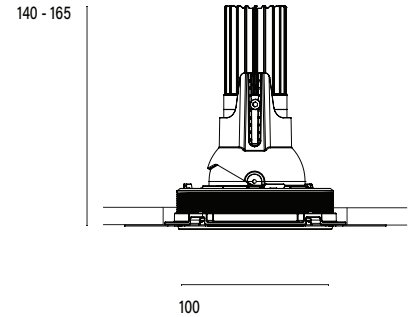

Accent 100 Trimless Type 2

Model

Code	100 10 010212.020
Installation	Trimless - Indoor/ Outdoor
Finish	Structured Black
Material	Marine Grade Aluminium

Technical Data

Power (Luminaire)	12W
Power (System)	14w
Voltage	240V-AC
Current	350mA
Optics	Rotationally Symmetrical Direct 25°
Colour Temperature	2700K
Luminous Flux	874lm
TM30	Rf95 Rg103
CRI	Ra97
Lumen Maintenance	L90 B10 50000hrs
Chromacity	<2 McAdam Step Ellipse
Articulation	Directional
Cut-Out	Ø130 x 170mm
Ingress Protection	IP44
Control Device	Control Excluded
Class	III