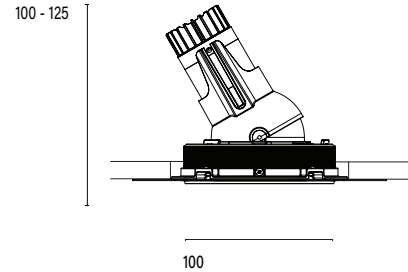

Accent 100 Trimless Type 2

Model

Code	100 10 010210.010
Installation	Trimless - Indoor/ Outdoor
Finish	Structured White
Material	Marine Grade Aluminium

Technical Data

Power (Luminaire)	6W
Power (System)	7w
Voltage	240V-AC
Current	350mA
Optics	Rotationally Symmetrical Direct 40°
Colour Temperature	2700K - 1800K
TM30	Rf95 Rg103
CRI	Ra90
Lumen Maintenance	L90 B10 50000hrs
Chromacity	<2 McAdam Step Ellipse
Articulation	Directional
Cut-Out	Ø130 x 130mm
Ingress Protection	IP44
Control Device	Control Excluded
Class	III