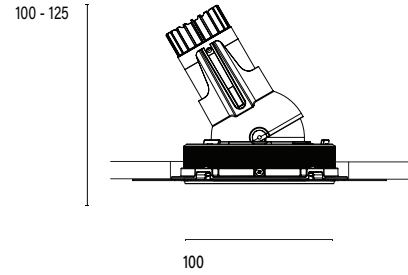

Accent 100 Trimless Type 3

Model

Code	100 10 010301.010
Installation	Trimless - Indoor/ Outdoor
Finish	Structured White
Material	Marine Grade Aluminium

Technical Data

Power (Luminaire)	6.8W
Power (System)	8w
Voltage	240V-AC
Current	180mA
Optics	Rotationally Symmetrical Direct 40°
Colour Temperature	2700K
Luminous Flux	626lm
TM30	Rf95 Rg103
CRI	Ra97
Lumen Maintenance	L90 B10 50000hrs
Chromacity	<2 McAdam Step Ellipse
Articulation	Directional
Cut-Out	Ø130 x 1300mm
Ingress Protection	IP44
Control Device	Control Excluded
Class	III