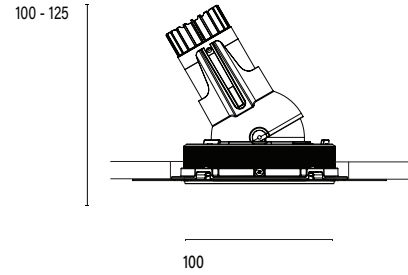

Accent 100 Trimless Type 2

Model

Code	100 10 010209.020
Installation	Trimless - Indoor/ Outdoor
Finish	Structured Black
Material	Marine Grade Aluminium

Technical Data

Power (Luminaire)	6W
Power (System)	7w
Voltage	240V-AC
Current	350mA
Optics	Rotationally Symmetrical Direct 25°
Colour Temperature	2700K - 1800K
TM30	Rf95 Rg103
CRI	Ra90
Lumen Maintenance	L90 B10 50000hrs
Chromacity	<2 McAdam Step Ellipse
Articulation	Directional
Cut-Out	Ø130 x 130mm
Ingress Protection	IP44
Control Device	Control Excluded
Class	III