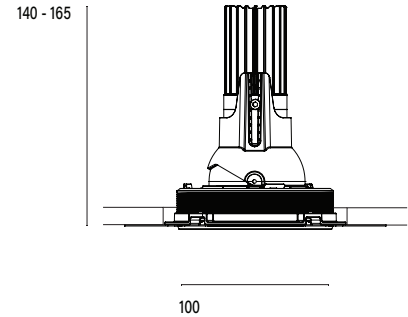

Accent 100 Trimless Type 2

Model

Code	100 10 010212.010
Installation	Trimless - Indoor/ Outdoor
Finish	Structured White
Material	Marine Grade Aluminium

Technical Data

Power (Luminaire)	12W
Power (System)	14w
Voltage	240V-AC
Current	350mA
Optics	Rotationally Symmetrical Direct 25°
Colour Temperature	2700K
Luminous Flux	874lm
TM30	Rf95 Rg103
CRI	Ra97
Lumen Maintenance	L90 B10 50000hrs
Chromacity	<2 McAdam Step Ellipse
Articulation	Directional
Cut-Out	Ø130 x 170mm
Ingress Protection	IP44
Control Device	Control Excluded
Class	III