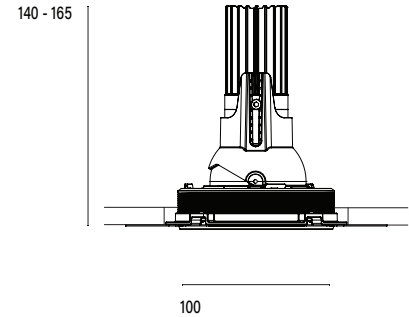

Accent 100 Trimless Type 3

Model

Code	100 10 010317.020
Installation	Trimless - Indoor/ Outdoor
Finish	Structured Black
Material	Marine Grade Aluminium

Technical Data

Power (Luminaire)	12W
Power (System)	14w
Voltage	240V-AC
Current	350mA
Optics	Rotationally Symmetrical Direct 60°
Colour Temperature	3000K
Luminous Flux	965lm
TM30	Rf95 Rg103
CRI	Ra97
Lumen Maintenance	L90 B10 50000hrs
Chromacity	<2 McAdam Step Ellipse
Articulation	Directional
Cut-Out	Ø130 x 170mm
Ingress Protection	IP44
Control Device	Control Excluded
Class	III