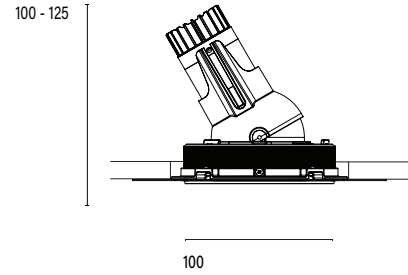

Accent 100 Trimless Type 3

Model

Code	100 10 010311.010
Installation	Trimless - Indoor/ Outdoor
Finish	Structured White
Material	Marine Grade Aluminium

Technical Data

Power (Luminaire)	6W
Power (System)	7w
Voltage	240V-AC
Current	350mA
Optics	Rotationally Symmetrical Direct 60°
Colour Temperature	2700K - 1800K
TM30	Rf95 Rg103
CRI	Ra90
Lumen Maintenance	L90 B10 50000hrs
Chromacity	<2 McAdam Step Ellipse
Articulation	Directional
Cut-Out	Ø130 x 130mm
Ingress Protection	IP44
Control Device	Control Excluded
Class	III