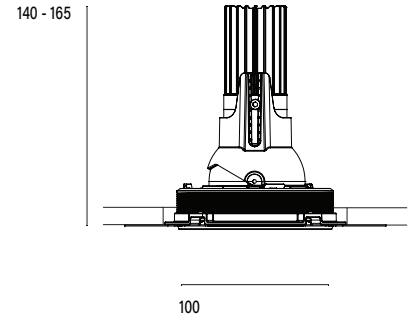

Accent 100 Trimless Type 3

Model

Code	100 10 010312.010
Installation	Trimless - Indoor/ Outdoor
Finish	Structured White
Material	Marine Grade Aluminium

Technical Data

Power (Luminaire)	12W
Power (System)	14w
Voltage	240V-AC
Current	350mA
Optics	Rotationally Symmetrical Direct 25°
Colour Temperature	2700K
Luminous Flux	874lm
TM30	Rf95 Rg103
CRI	Ra97
Lumen Maintenance	L90 B10 50000hrs
Chromacity	<2 McAdam Step Ellipse
Articulation	Directional
Cut-Out	Ø130 x 170mm
Ingress Protection	IP44
Control Device	Control Excluded
Class	III