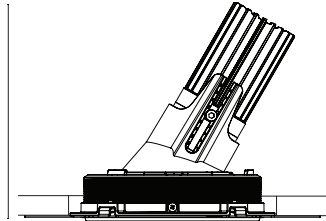

100

Model

Code	100 10 011219.020
Installation	Trimless - Indoor/ Outdoor
Finish	Structured Black
Material	Marine Grade Aluminium

Technical Data

Power (Luminaire)	12W
Power (System)	14w
Voltage	240V-AC
Current	350mA
Optics	Rotationally Symmetrical Direct 40°
Colour Temperature	4000K
Luminous Flux	1020lm
TM30	Rf95 Rg103
CRI	Ra97
Lumen Maintenance	L90 B10 50000hrs
Chromacity	<2 McAdam Step Ellipse
Articulation	Asymmetrical
Cut-Out	Ø130 x 155mm
Ingress Protection	IP44
Control Device	Control Excluded
Class	III