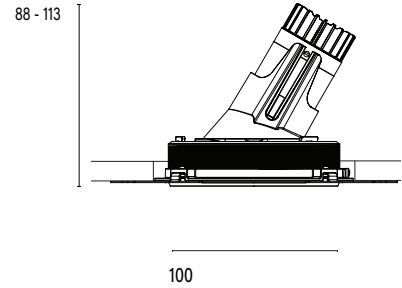

Accent 100 Trimless Type 2

Model

Code	100 10 011202.010
Installation	Trimless - Indoor/ Outdoor
Finish	Structured White
Material	Marine Grade Aluminium

Technical Data

Power (Luminaire)	6.8W
Power (System)	8w
Voltage	240V-AC
Current	180mA
Optics	Rotationally Symmetrical Direct 60°
Colour Temperature	2700K
Luminous Flux	624lm
TM30	Rf95 Rg103
CRI	Ra97
Lumen Maintenance	L90 B10 50000hrs
Chromacity	<2 McAdam Step Ellipse
Articulation	Asymmetrical
Cut-Out	Ø130 x 115mm
Ingress Protection	IP44
Control Device	Control Excluded
Class	III