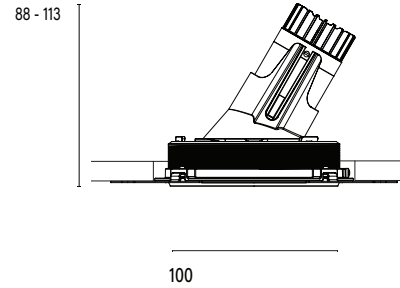

Accent 100 Trimless Type 2

Model

Code	100 10 011209.020
Installation	Trimless - Indoor/ Outdoor
Finish	Structured Black
Material	Marine Grade Aluminium

Technical Data

Power (Luminaire)	6W
Power (System)	7w
Voltage	240V-AC
Current	350mA
Optics	Rotationally Symmetrical Direct 25°
Colour Temperature	2700K - 1800K
TM30	Rf95 Rg103
CRI	Ra90
Lumen Maintenance	L90 B10 50000hrs
Chromacity	<2 McAdam Step Ellipse
Articulation	Asymmetrical
Cut-Out	Ø130 x 115mm
Ingress Protection	IP44
Control Device	Control Excluded
Class	III