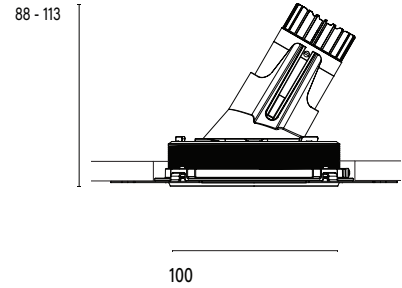

Accent 100 Trimless Type 2

Model

Code	100 10 011200.020
Installation	Trimless - Indoor/ Outdoor
Finish	Structured Black
Material	Marine Grade Aluminium

Technical Data

Power (Luminaire)	6.8W
Power (System)	8w
Voltage	240V-AC
Current	180mA
Optics	Rotationally Symmetrical Direct 25°
Colour Temperature	2700K
Luminous Flux	576lm
TM30	Rf95 Rg103
CRI	Ra97
Lumen Maintenance	L90 B10 50000hrs
Chromacity	<2 McAdam Step Ellipse
Articulation	Asymmetrical
Cut-Out	Ø130 x 115mm
Ingress Protection	IP44
Control Device	Control Excluded
Class	III