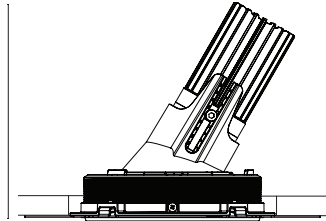

100

Model

Code	100 10 011214.010
Installation	Trimless - Indoor/ Outdoor
Finish	Structured White
Material	Marine Grade Aluminium

Technical Data

Power (Luminaire)	12W
Power (System)	14w
Voltage	240V-AC
Current	350mA
Optics	Rotationally Symmetrical Direct 60°
Colour Temperature	2700K
Luminous Flux	882lm
TM30	Rf95 Rg103
CRI	Ra97
Lumen Maintenance	L90 B10 50000hrs
Chromacity	<2 McAdam Step Ellipse
Articulation	Asymmetrical
Cut-Out	Ø130 x 155mm
Ingress Protection	IP44
Control Device	Control Excluded
Class	III