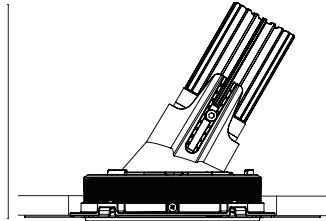

100

Model

Code	100 10 011220.020
Installation	Trimless - Indoor/ Outdoor
Finish	Structured Black
Material	Marine Grade Aluminium

Technical Data

Power (Luminaire)	12W
Power (System)	14w
Voltage	240V-AC
Current	350mA
Optics	Rotationally Symmetrical Direct 60°
Colour Temperature	4000K
Luminous Flux	1049lm
TM30	Rf95 Rg103
CRI	Ra97
Lumen Maintenance	L90 B10 50000hrs
Chromacity	<2 McAdam Step Ellipse
Articulation	Asymmetrical
Cut-Out	Ø130 x 155mm
Ingress Protection	IP44
Control Device	Control Excluded
Class	III