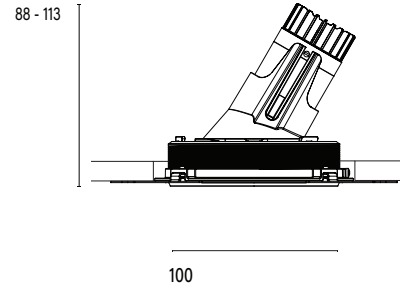

Accent 100 Trimless Type 2

Model

Code	100 10 011203.010
Installation	Trimless - Indoor/ Outdoor
Finish	Structured White
Material	Marine Grade Aluminium

Technical Data

Power (Luminaire)	6.8W
Power (System)	8w
Voltage	240V-AC
Current	180mA
Optics	Rotationally Symmetrical Direct 25°
Colour Temperature	3000K
Luminous Flux	642lm
TM30	Rf95 Rg103
CRI	Ra97
Lumen Maintenance	L90 B10 50000hrs
Chromaticity	<2 McAdam Step Ellipse
Articulation	Asymmetrical
Cut-Out	Ø130 x 115mm
Ingress Protection	IP44
Control Device	Control Excluded
Class	III