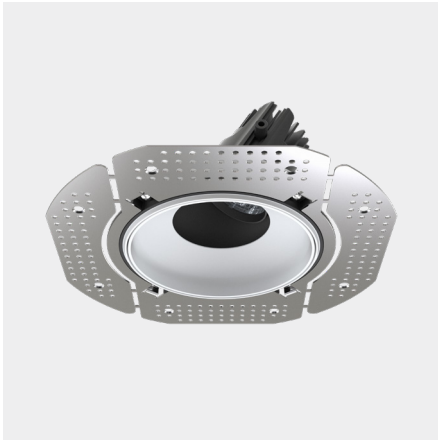

Accent 100 Trimless Type 2

Model

Code	100 10 011210.010
Installation	Trimless - Indoor/ Outdoor
Finish	Structured White
Material	Marine Grade Aluminium

Technical Data

Power (Luminaire)	6W
Power (System)	7w
Voltage	240V-AC
Current	350mA
Optics	Rotationally Symmetrical Direct 40°
Colour Temperature	2700K - 1800K
TM30	Rf95 Rg103
CRI	Ra90
Lumen Maintenance	L90 B10 50000hrs
Chromacity	<2 McAdam Step Ellipse
Articulation	Asymmetrical
Cut-Out	Ø130 x 115mm
Ingress Protection	IP44
Control Device	Control Excluded
Class	III