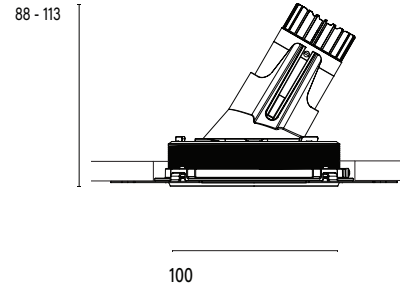

Accent 100 Trimless Type 2

Model

Code	100 10 011205.010
Installation	Trimless - Indoor/ Outdoor
Finish	Structured White
Material	Marine Grade Aluminium

Technical Data

Power (Luminaire)	6.8W
Power (System)	8w
Voltage	240V-AC
Current	180mA
Optics	Rotationally Symmetrical Direct 60°
Colour Temperature	3000K
Luminous Flux	672lm
TM30	Rf95 Rg103
CRI	Ra97
Lumen Maintenance	L90 B10 50000hrs
Chromacity	<2 McAdam Step Ellipse
Articulation	Asymmetrical
Cut-Out	Ø130 x 115mm
Ingress Protection	IP44
Control Device	Control Excluded
Class	III