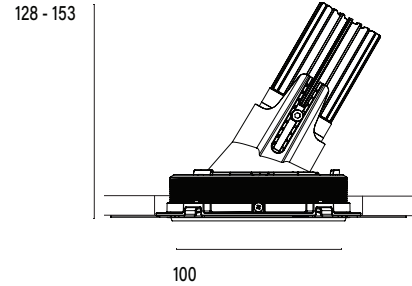

Accent 100 Trimless Type 2

Model

Code	100 10 011215.010
Installation	Trimless - Indoor/ Outdoor
Finish	Structured White
Material	Marine Grade Aluminium

Technical Data

Power (Luminaire)	12W
Power (System)	14w
Voltage	240V-AC
Current	350mA
Optics	Rotationally Symmetrical Direct 25°
Colour Temperature	3000K
Luminous Flux	952lm
TM30	Rf95 Rg103
CRI	Ra97
Lumen Maintenance	L90 B10 50000hrs
Chromacity	<2 McAdam Step Ellipse
Articulation	Asymmetrical
Cut-Out	Ø130 x 155mm
Ingress Protection	IP44
Control Device	Control Excluded
Class	III