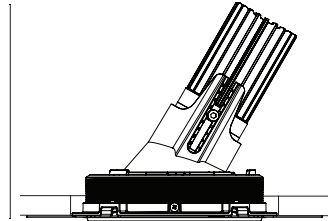

100

Model

Code	100 10 011213.010
Installation	Trimless - Indoor/ Outdoor
Finish	Structured White
Material	Marine Grade Aluminium

Technical Data

Power (Luminaire)	12W
Power (System)	14w
Voltage	240V-AC
Current	350mA
Optics	Rotationally Symmetrical Direct 40°
Colour Temperature	2700K
Luminous Flux	853lm
TM30	Rf95 Rg103
CRI	Ra97
Lumen Maintenance	L90 B10 50000hrs
Chromacity	<2 McAdam Step Ellipse
Articulation	Asymmetrical
Cut-Out	Ø130 x 155mm
Ingress Protection	IP44
Control Device	Control Excluded
Class	III