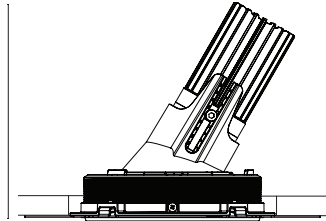

100

Model

Code	100 10 011218.010
Installation	Trimless - Indoor/ Outdoor
Finish	Structured White
Material	Marine Grade Aluminium

Technical Data

Power (Luminaire)	12W
Power (System)	14w
Voltage	240V-AC
Current	350mA
Optics	Rotationally Symmetrical Direct 25°
Colour Temperature	4000K
Luminous Flux	1044lm
TM30	Rf95 Rg103
CRI	Ra97
Lumen Maintenance	L90 B10 50000hrs
Chromacity	<2 McAdam Step Ellipse
Articulation	Asymmetrical
Cut-Out	Ø130 x 155mm
Ingress Protection	IP44
Control Device	Control Excluded
Class	III