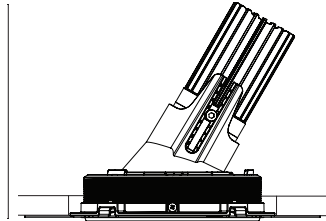

100

Model

Code	100 10 011218.020
Installation	Trimless - Indoor/ Outdoor
Finish	Structured Black
Material	Marine Grade Aluminium

Technical Data

Power (Luminaire)	12W
Power (System)	14w
Voltage	240V-AC
Current	350mA
Optics	Rotationally Symmetrical Direct 25°
Colour Temperature	4000K
Luminous Flux	1044lm
TM30	Rf95 Rg103
CRI	Ra97
Lumen Maintenance	L90 B10 50000hrs
Chromacity	<2 McAdam Step Ellipse
Articulation	Asymmetrical
Cut-Out	Ø130 x 155mm
Ingress Protection	IP44
Control Device	Control Excluded
Class	III