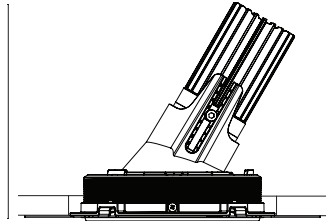

100

Model

Code	100 10 011217.020
Installation	Trimless - Indoor/ Outdoor
Finish	Structured Black
Material	Marine Grade Aluminium

Technical Data

Power (Luminaire)	12W
Power (System)	14w
Voltage	240V-AC
Current	350mA
Optics	Rotationally Symmetrical Direct 60°
Colour Temperature	3000K
Luminous Flux	965lm
TM30	Rf95 Rg103
CRI	Ra97
Lumen Maintenance	L90 B10 50000hrs
Chromacity	<2 McAdam Step Ellipse
Articulation	Asymmetrical
Cut-Out	Ø130 x 155mm
Ingress Protection	IP44
Control Device	Control Excluded
Class	III