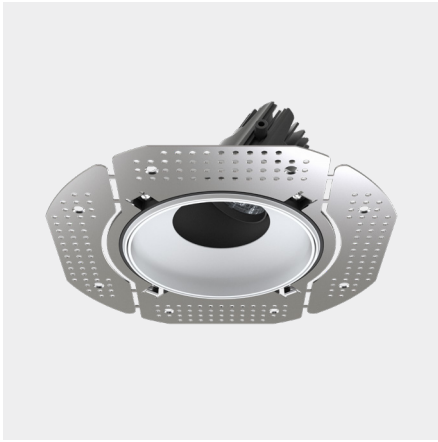

Accent 100 Trimless Type 2

Model

Code	100 10 011209.010
Installation	Trimless - Indoor/ Outdoor
Finish	Structured White
Material	Marine Grade Aluminium

Technical Data

Power (Luminaire)	6W
Power (System)	7w
Voltage	240V-AC
Current	350mA
Optics	Rotationally Symmetrical Direct 25°
Colour Temperature	2700K - 1800K
TM30	Rf95 Rg103
CRI	Ra90
Lumen Maintenance	L90 B10 50000hrs
Chromacity	<2 McAdam Step Ellipse
Articulation	Asymmetrical
Cut-Out	Ø130 x 115mm
Ingress Protection	IP44
Control Device	Control Excluded
Class	III