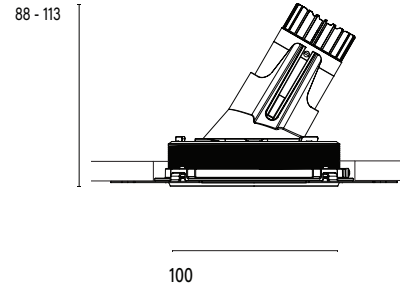

Accent 100 Trimless Type 2

Model

Code	100 10 011211.020
Installation	Trimless - Indoor/ Outdoor
Finish	Structured Black
Material	Marine Grade Aluminium

Technical Data

Power (Luminaire)	6W
Power (System)	7w
Voltage	240V-AC
Current	350mA
Optics	Rotationally Symmetrical Direct 60°
Colour Temperature	2700K - 1800K
TM30	Rf95 Rg103
CRI	Ra90
Lumen Maintenance	L90 B10 50000hrs
Chromacity	<2 McAdam Step Ellipse
Articulation	Asymmetrical
Cut-Out	Ø130 x 115mm
Ingress Protection	IP44
Control Device	Control Excluded
Class	III