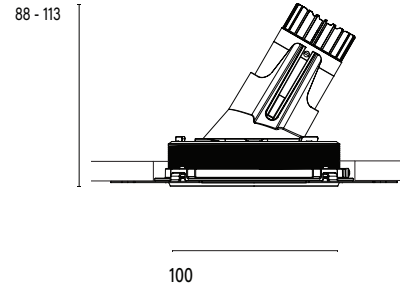

Accent 100 Trimless Type 2

Model

Code	100 10 011208.010
Installation	Trimless - Indoor/ Outdoor
Finish	Structured White
Material	Marine Grade Aluminium

Technical Data

Power (Luminaire)	6.8W
Power (System)	8w
Voltage	240V-AC
Current	180mA
Optics	Rotationally Symmetrical Direct 60°
Colour Temperature	4000K
Luminous Flux	652lm
TM30	Rf95 Rg103
CRI	Ra97
Lumen Maintenance	L90 B10 50000hrs
Chromaticity	<2 McAdam Step Ellipse
Articulation	Asymmetrical
Cut-Out	Ø130 x 115mm
Ingress Protection	IP44
Control Device	Control Excluded
Class	III