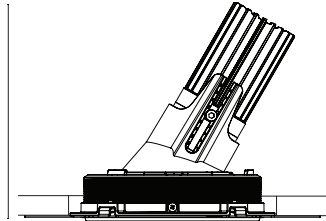

100

Model

Code	100 10 011215.020
Installation	Trimless - Indoor/ Outdoor
Finish	Structured Black
Material	Marine Grade Aluminium

Technical Data

Power (Luminaire)	12W
Power (System)	14w
Voltage	240V-AC
Current	350mA
Optics	Rotationally Symmetrical Direct 25°
Colour Temperature	3000K
Luminous Flux	952lm
TM30	Rf95 Rg103
CRI	Ra97
Lumen Maintenance	L90 B10 50000hrs
Chromacity	<2 McAdam Step Ellipse
Articulation	Asymmetrical
Cut-Out	Ø130 x 155mm
Ingress Protection	IP44
Control Device	Control Excluded
Class	III