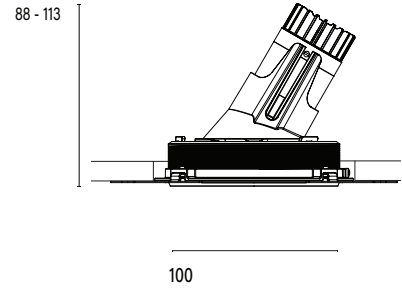

Accent 100 Trimless Type 2

Model

Code	100 10 011203.020
Installation	Trimless - Indoor/ Outdoor
Finish	Structured Black
Material	Marine Grade Aluminium

Technical Data

Power (Luminaire)	6.8W
Power (System)	8w
Voltage	240V-AC
Current	180mA
Optics	Rotationally Symmetrical Direct 25°
Colour Temperature	3000K
Luminous Flux	642lm
TM30	Rf95 Rg103
CRI	Ra97
Lumen Maintenance	L90 B10 50000hrs
Chromaticity	<2 McAdam Step Ellipse
Articulation	Asymmetrical
Cut-Out	Ø130 x 115mm
Ingress Protection	IP44
Control Device	Control Excluded
Class	III