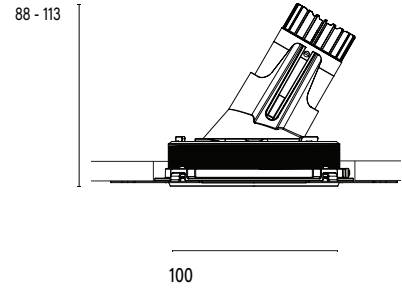

Accent 100 Trimless Type 2

Model

Code	100 10 011207.010
Installation	Trimless - Indoor/ Outdoor
Finish	Structured White
Material	Marine Grade Aluminium

Technical Data

Power (Luminaire)	6.8W
Power (System)	8w
Voltage	240V-AC
Current	180mA
Optics	Rotationally Symmetrical Direct 40°
Colour Temperature	4000K
Luminous Flux	614lm
TM30	Rf95 Rg103
CRI	Ra97
Lumen Maintenance	L90 B10 50000hrs
Chromacity	<2 McAdam Step Ellipse
Articulation	Asymmetrical
Cut-Out	Ø130 x 115mm
Ingress Protection	IP44
Control Device	Control Excluded
Class	III