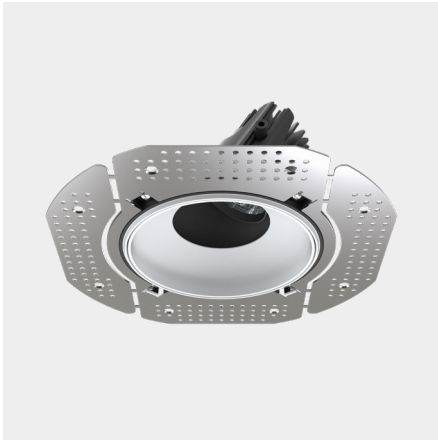

Accent 100 Trimless Type 2

Model

Code	100 10 011207.010
Installation	Trimless - Indoor/ Outdoor
Finish	Structured White
Material	Marine Grade Aluminium

Technical Data

Power (Luminaire)	6.8W
Power (System)	8w
Voltage	240V-AC
Current	180mA
Optics	Rotationally Symmetrical Direct 40°
Colour Temperature	4000K
Luminous Flux	614lm
TM30	Rf95 Rg103
CRI	Ra97
Lumen Maintenance	L90 B10 50000hrs
Chromacity	<2 McAdam Step Ellipse
Articulation	Asymmetrical
Cut-Out	Ø130 x 115mm
Ingress Protection	IP44
Control Device	Control Excluded
Class	III