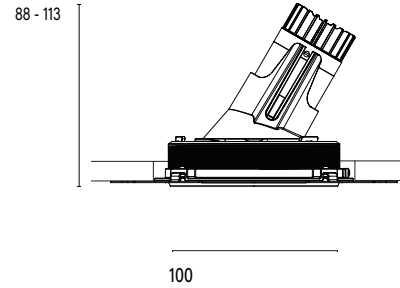

Accent 100 Trimless Type 2

Model

Code	100 10 011202.020
Installation	Trimless - Indoor/ Outdoor
Finish	Structured Black
Material	Marine Grade Aluminium

Technical Data

Power (Luminaire)	6.8W
Power (System)	8w
Voltage	240V-AC
Current	180mA
Optics	Rotationally Symmetrical Direct 60°
Colour Temperature	2700K
Luminous Flux	624lm
TM30	Rf95 Rg103
CRI	Ra97
Lumen Maintenance	L90 B10 50000hrs
Chromacity	<2 McAdam Step Ellipse
Articulation	Asymmetrical
Cut-Out	Ø130 x 115mm
Ingress Protection	IP44
Control Device	Control Excluded
Class	III