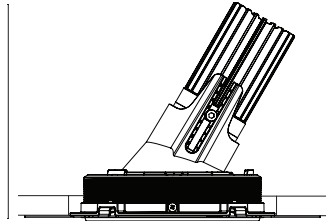

100

Model

Code	100 10 011213.020
Installation	Trimless - Indoor/ Outdoor
Finish	Structured Black
Material	Marine Grade Aluminium

Technical Data

Power (Luminaire)	12W
Power (System)	14w
Voltage	240V-AC
Current	350mA
Optics	Rotationally Symmetrical Direct 40°
Colour Temperature	2700K
Luminous Flux	853lm
TM30	Rf95 Rg103
CRI	Ra97
Lumen Maintenance	L90 B10 50000hrs
Chromacity	<2 McAdam Step Ellipse
Articulation	Asymmetrical
Cut-Out	Ø130 x 155mm
Ingress Protection	IP44
Control Device	Control Excluded
Class	III