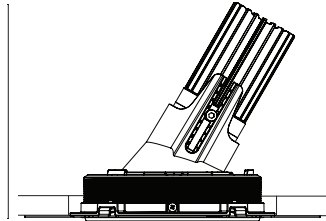

100

Model

Code	100 10 011212.010
Installation	Trimless - Indoor/ Outdoor
Finish	Structured White
Material	Marine Grade Aluminium

Technical Data

Power (Luminaire)	12W
Power (System)	14w
Voltage	240V-AC
Current	350mA
Optics	Rotationally Symmetrical Direct 25°
Colour Temperature	2700K
Luminous Flux	874lm
TM30	Rf95 Rg103
CRI	Ra97
Lumen Maintenance	L90 B10 50000hrs
Chromacity	<2 McAdam Step Ellipse
Articulation	Asymmetrical
Cut-Out	Ø130 x 155mm
Ingress Protection	IP44
Control Device	Control Excluded
Class	III