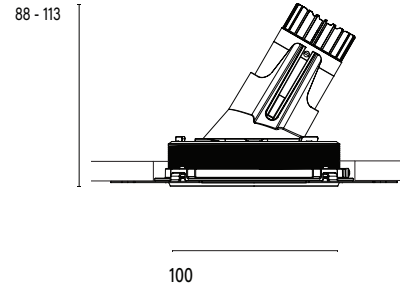

Accent 100 Trimless Type 2

Model

Code	100 10 011209.010
Installation	Trimless - Indoor/ Outdoor
Finish	Structured White
Material	Marine Grade Aluminium

Technical Data

Power (Luminaire)	6W
Power (System)	7w
Voltage	240V-AC
Current	350mA
Optics	Rotationally Symmetrical Direct 25°
Colour Temperature	2700K - 1800K
TM30	Rf95 Rg103
CRI	Ra90
Lumen Maintenance	L90 B10 50000hrs
Chromacity	<2 McAdam Step Ellipse
Articulation	Asymmetrical
Cut-Out	Ø130 x 115mm
Ingress Protection	IP44
Control Device	Control Excluded
Class	III