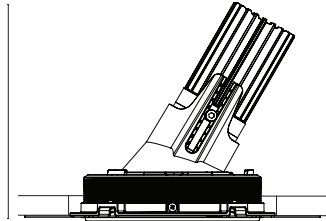

100

Model

Code	100 10 011217.010
Installation	Trimless - Indoor/ Outdoor
Finish	Structured White
Material	Marine Grade Aluminium

Technical Data

Power (Luminaire)	12W
Power (System)	14w
Voltage	240V-AC
Current	350mA
Optics	Rotationally Symmetrical Direct 60°
Colour Temperature	3000K
Luminous Flux	965lm
TM30	Rf95 Rg103
CRI	Ra97
Lumen Maintenance	L90 B10 50000hrs
Chromacity	<2 McAdam Step Ellipse
Articulation	Asymmetrical
Cut-Out	Ø130 x 155mm
Ingress Protection	IP44
Control Device	Control Excluded
Class	III