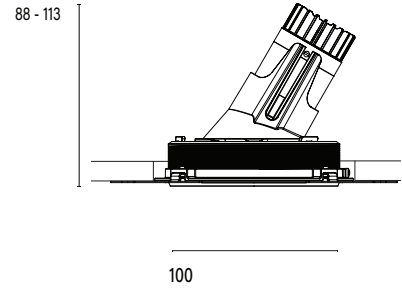

Accent 100 Trimless Type 2

Model

Code	100 10 011207.020
Installation	Trimless - Indoor/ Outdoor
Finish	Structured Black
Material	Marine Grade Aluminium

Technical Data

Power (Luminaire)	6.8W
Power (System)	8w
Voltage	240V-AC
Current	180mA
Optics	Rotationally Symmetrical Direct 40°
Colour Temperature	4000K
Luminous Flux	614lm
TM30	Rf95 Rg103
CRI	Ra97
Lumen Maintenance	L90 B10 50000hrs
Chromacity	<2 McAdam Step Ellipse
Articulation	Asymmetrical
Cut-Out	Ø130 x 115mm
Ingress Protection	IP44
Control Device	Control Excluded
Class	III