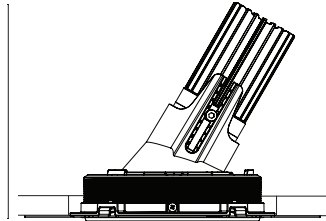

100

Model

Code	100 10 011216.010
Installation	Trimless - Indoor/ Outdoor
Finish	Structured White
Material	Marine Grade Aluminium

Technical Data

Power (Luminaire)	12W
Power (System)	14w
Voltage	240V-AC
Current	350mA
Optics	Rotationally Symmetrical Direct 40°
Colour Temperature	3000K
Luminous Flux	931lm
TM30	Rf95 Rg103
CRI	Ra97
Lumen Maintenance	L90 B10 50000hrs
Chromacity	<2 McAdam Step Ellipse
Articulation	Asymmetrical
Cut-Out	Ø130 x 155mm
Ingress Protection	IP44
Control Device	Control Excluded
Class	III