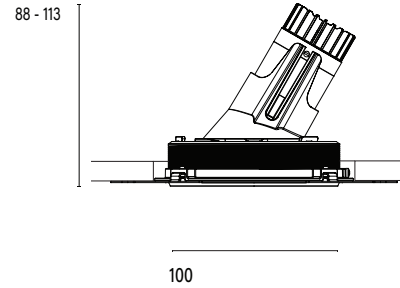

Accent 100 Trimless Type 2

Model

Code	100 10 011206.010
Installation	Trimless - Indoor/ Outdoor
Finish	Structured White
Material	Marine Grade Aluminium

Technical Data

Power (Luminaire)	6.8W
Power (System)	8w
Voltage	240V-AC
Current	180mA
Optics	Rotationally Symmetrical Direct 25°
Colour Temperature	4000K
Luminous Flux	612lm
TM30	Rf95 Rg103
CRI	Ra97
Lumen Maintenance	L90 B10 50000hrs
Chromacity	<2 McAdam Step Ellipse
Articulation	Asymmetrical
Cut-Out	Ø130 x 115mm
Ingress Protection	IP44
Control Device	Control Excluded
Class	III