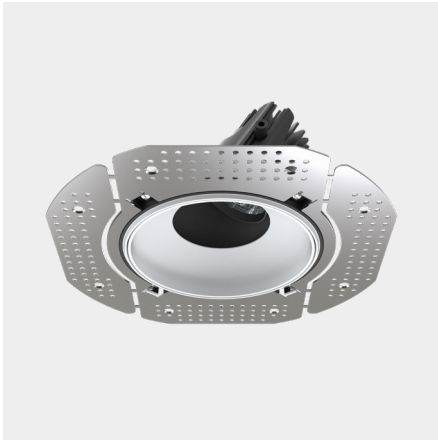

Accent 100 Trimless Type 2

Model

Code	100 10 011202.010
Installation	Trimless - Indoor/ Outdoor
Finish	Structured White
Material	Marine Grade Aluminium

Technical Data

Power (Luminaire)	6.8W
Power (System)	8w
Voltage	240V-AC
Current	180mA
Optics	Rotationally Symmetrical Direct 60°
Colour Temperature	2700K
Luminous Flux	624lm
TM30	Rf95 Rg103
CRI	Ra97
Lumen Maintenance	L90 B10 50000hrs
Chromacity	<2 McAdam Step Ellipse
Articulation	Asymmetrical
Cut-Out	Ø130 x 115mm
Ingress Protection	IP44
Control Device	Control Excluded
Class	III

Accent 100 Trimless Type 2

Model

Code	100 10 011202.020
Installation	Trimless - Indoor/ Outdoor
Finish	Structured Black
Material	Marine Grade Aluminium

Technical Data

Power (Luminaire)	6.8W
Power (System)	8w
Voltage	240V-AC
Current	180mA
Optics	Rotationally Symmetrical Direct 60°
Colour Temperature	2700K
Luminous Flux	624lm
TM30	Rf95 Rg103
CRI	Ra97
Lumen Maintenance	L90 B10 50000hrs
Chromacity	<2 McAdam Step Ellipse
Articulation	Asymmetrical
Cut-Out	Ø130 x 115mm
Ingress Protection	IP44
Control Device	Control Excluded
Class	III

Accent 100 Trimless Type 2

Model

Code	100 10 011203.010
Installation	Trimless - Indoor/ Outdoor
Finish	Structured White
Material	Marine Grade Aluminium

Technical Data

Power (Luminaire)	6.8W
Power (System)	8w
Voltage	240V-AC
Current	180mA
Optics	Rotationally Symmetrical Direct 25°
Colour Temperature	3000K
Luminous Flux	642lm
TM30	Rf95 Rg103
CRI	Ra97
Lumen Maintenance	L90 B10 50000hrs
Chromaticity	<2 McAdam Step Ellipse
Articulation	Asymmetrical
Cut-Out	Ø130 x 115mm
Ingress Protection	IP44
Control Device	Control Excluded
Class	III