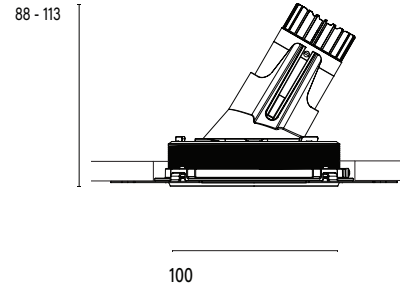

Accent 100 Trimless Type 2

Model

Code	100 10 011200.010
Installation	Trimless - Indoor/ Outdoor
Finish	Structured White
Material	Marine Grade Aluminium

Technical Data

Power (Luminaire)	6.8W
Power (System)	8w
Voltage	240V-AC
Current	180mA
Optics	Rotationally Symmetrical Direct 25°
Colour Temperature	2700K
Luminous Flux	576lm
TM30	Rf95 Rg103
CRI	Ra97
Lumen Maintenance	L90 B10 50000hrs
Chromaticity	<2 McAdam Step Ellipse
Articulation	Asymmetrical
Cut-Out	Ø130 x 115mm
Ingress Protection	IP44
Control Device	Control Excluded
Class	III