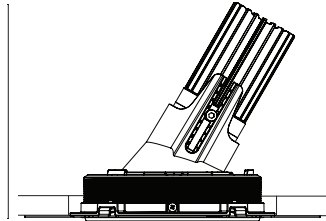

100

Model

Code	100 10 011220.010
Installation	Trimless - Indoor/ Outdoor
Finish	Structured White
Material	Marine Grade Aluminium

Technical Data

Power (Luminaire)	12W
Power (System)	14w
Voltage	240V-AC
Current	350mA
Optics	Rotationally Symmetrical Direct 60°
Colour Temperature	4000K
Luminous Flux	1049lm
TM30	Rf95 Rg103
CRI	Ra97
Lumen Maintenance	L90 B10 50000hrs
Chromacity	<2 McAdam Step Ellipse
Articulation	Asymmetrical
Cut-Out	Ø130 x 155mm
Ingress Protection	IP44
Control Device	Control Excluded
Class	III