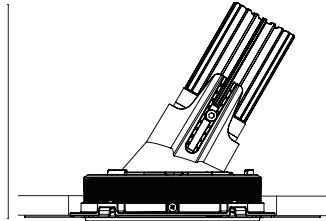

100

Model

Code	100 10 011212.020
Installation	Trimless - Indoor/ Outdoor
Finish	Structured Black
Material	Marine Grade Aluminium

Technical Data

Power (Luminaire)	12W
Power (System)	14w
Voltage	240V-AC
Current	350mA
Optics	Rotationally Symmetrical Direct 25°
Colour Temperature	2700K
Luminous Flux	874lm
TM30	Rf95 Rg103
CRI	Ra97
Lumen Maintenance	L90 B10 50000hrs
Chromacity	<2 McAdam Step Ellipse
Articulation	Asymmetrical
Cut-Out	Ø130 x 155mm
Ingress Protection	IP44
Control Device	Control Excluded
Class	III