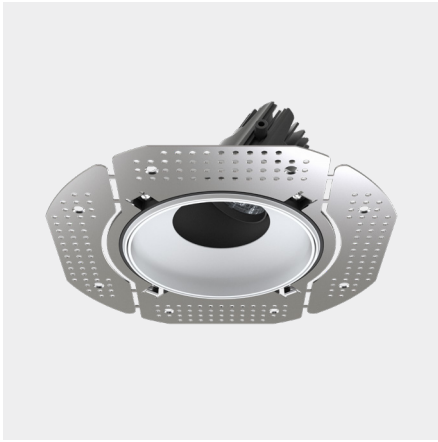

Accent 100 Trimless Type 2

Model

Code	100 10 011200.010
Installation	Trimless - Indoor/ Outdoor
Finish	Structured White
Material	Marine Grade Aluminium

Technical Data

Power (Luminaire)	6.8W
Power (System)	8w
Voltage	240V-AC
Current	180mA
Optics	Rotationally Symmetrical Direct 25°
Colour Temperature	2700K
Luminous Flux	576lm
TM30	Rf95 Rg103
CRI	Ra97
Lumen Maintenance	L90 B10 50000hrs
Chromaticity	<2 McAdam Step Ellipse
Articulation	Asymmetrical
Cut-Out	Ø130 x 115mm
Ingress Protection	IP44
Control Device	Control Excluded
Class	III

Accent 100 Trimless Type 2

Model

Code	100 10 011200.020
Installation	Trimless - Indoor/ Outdoor
Finish	Structured Black
Material	Marine Grade Aluminium

Technical Data

Power (Luminaire)	6.8W
Power (System)	8w
Voltage	240V-AC
Current	180mA
Optics	Rotationally Symmetrical Direct 25°
Colour Temperature	2700K
Luminous Flux	576lm
TM30	Rf95 Rg103
CRI	Ra97
Lumen Maintenance	L90 B10 50000hrs
Chromacity	<2 McAdam Step Ellipse
Articulation	Asymmetrical
Cut-Out	Ø130 x 115mm
Ingress Protection	IP44
Control Device	Control Excluded
Class	III

Accent 100 Trimless Type 2

Model

Code	100 10 011201.010
Installation	Trimless - Indoor/ Outdoor
Finish	Structured White
Material	Marine Grade Aluminium

Technical Data

Power (Luminaire)	6.8W
Power (System)	8w
Voltage	240V-AC
Current	180mA
Optics	Rotationally Symmetrical Direct 40°
Colour Temperature	2700K
Luminous Flux	626lm
TM30	Rf95 Rg103
CRI	Ra97
Lumen Maintenance	L90 B10 50000hrs
Chromaticity	<2 McAdam Step Ellipse
Articulation	Asymmetrical
Cut-Out	Ø130 x 115mm
Ingress Protection	IP44
Control Device	Control Excluded
Class	III