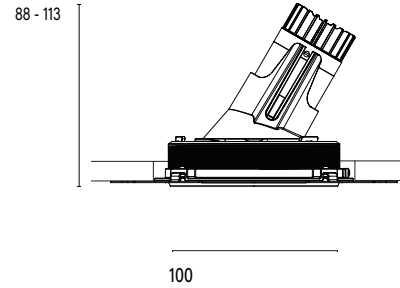

Accent 100 Trimless Type 2

Model

Code	100 10 011206.020
Installation	Trimless - Indoor/ Outdoor
Finish	Structured Black
Material	Marine Grade Aluminium

Technical Data

Power (Luminaire)	6.8W
Power (System)	8w
Voltage	240V-AC
Current	180mA
Optics	Rotationally Symmetrical Direct 25°
Colour Temperature	4000K
Luminous Flux	612lm
TM30	Rf95 Rg103
CRI	Ra97
Lumen Maintenance	L90 B10 50000hrs
Chromacity	<2 McAdam Step Ellipse
Articulation	Asymmetrical
Cut-Out	Ø130 x 115mm
Ingress Protection	IP44
Control Device	Control Excluded
Class	III