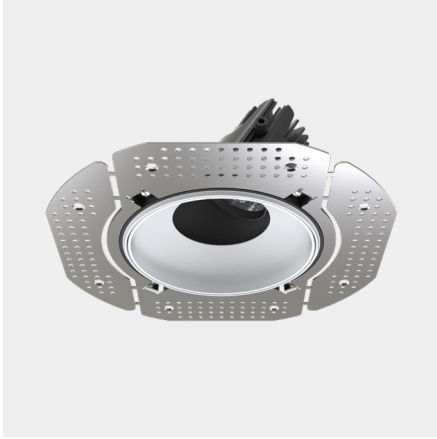

Accent 100 Trimless Type 2

Model

Code	100 10 011204.020
Installation	Trimless - Indoor/ Outdoor
Finish	Structured Black
Material	Marine Grade Aluminium

Technical Data

Power (Luminaire)	6.8W
Power (System)	8w
Voltage	240V-AC
Current	180mA
Optics	Rotationally Symmetrical Direct 40°
Colour Temperature	3000K
Luminous Flux	680lm
TM30	Rf95 Rg103
CRI	Ra97
Lumen Maintenance	L90 B10 50000hrs
Chromacity	<2 McAdam Step Ellipse
Articulation	Asymmetrical
Cut-Out	Ø130 x 115mm
Ingress Protection	IP44
Control Device	Control Excluded
Class	III

Accent 100 Trimless Type 2

Model

Code	100 10 011205.010
Installation	Trimless - Indoor/ Outdoor
Finish	Structured White
Material	Marine Grade Aluminium

Technical Data

Power (Luminaire)	6.8W
Power (System)	8w
Voltage	240V-AC
Current	180mA
Optics	Rotationally Symmetrical Direct 60°
Colour Temperature	3000K
Luminous Flux	672lm
TM30	Rf95 Rg103
CRI	Ra97
Lumen Maintenance	L90 B10 50000hrs
Chromacity	<2 McAdam Step Ellipse
Articulation	Asymmetrical
Cut-Out	Ø130 x 115mm
Ingress Protection	IP44
Control Device	Control Excluded
Class	III