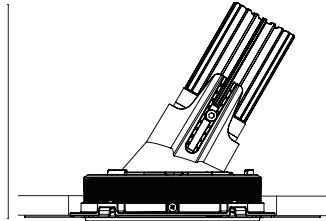

100

Model

Code	100 10 011216.020
Installation	Trimless - Indoor/ Outdoor
Finish	Structured Black
Material	Marine Grade Aluminium

Technical Data

Power (Luminaire)	12W
Power (System)	14w
Voltage	240V-AC
Current	350mA
Optics	Rotationally Symmetrical Direct 40°
Colour Temperature	3000K
Luminous Flux	931lm
TM30	Rf95 Rg103
CRI	Ra97
Lumen Maintenance	L90 B10 50000hrs
Chromacity	<2 McAdam Step Ellipse
Articulation	Asymmetrical
Cut-Out	Ø130 x 155mm
Ingress Protection	IP44
Control Device	Control Excluded
Class	III