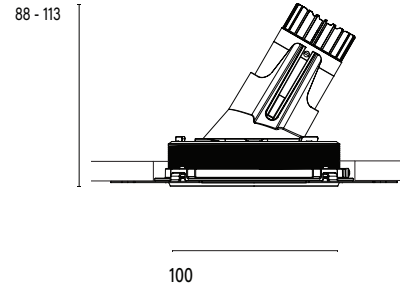

Accent 100 Trimless Type 2

Model

Code	100 10 011204.010
Installation	Trimless - Indoor
Finish	Structured White
Material	Marine Grade Aluminium

Technical Data

Power (Luminaire)	6.8W
Power (System)	8w
Voltage	240V-AC
Current	180mA
Optics	Rotationally Symmetrical Direct 40°
Colour Temperature	3000K
Luminous Flux	680lm
TM30	Rf95 Rg103
CRI	Ra97
Lumen Maintenance	L90 B10 50000hrs
Chromacity	<2 McAdam Step Ellipse
Articulation	Asymmetrical
Cut-Out	Ø130 x 115mm
Ingress Protection	IP20
Control Device	Control Excluded
Class	III