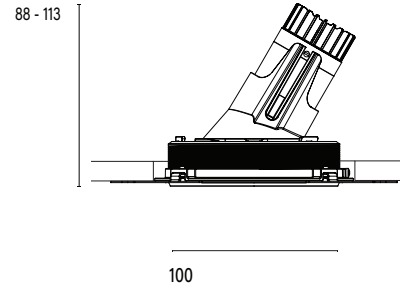

Accent 100 Trimless Type 2

Model

Code	100 10 011211.010
Installation	Trimless - Indoor/ Outdoor
Finish	Structured White
Material	Marine Grade Aluminium

Technical Data

Power (Luminaire)	6W
Power (System)	7w
Voltage	240V-AC
Current	350mA
Optics	Rotationally Symmetrical Direct 60°
Colour Temperature	2700K - 1800K
TM30	Rf95 Rg103
CRI	Ra90
Lumen Maintenance	L90 B10 50000hrs
Chromacity	<2 McAdam Step Ellipse
Articulation	Asymmetrical
Cut-Out	Ø130 x 115mm
Ingress Protection	IP44
Control Device	Control Excluded
Class	III