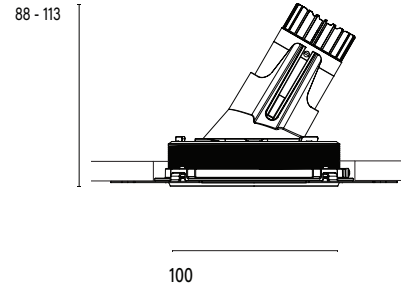

Accent 100 Trimless Type 2

Model

Code	100 10 011205.020
Installation	Trimless - Indoor/ Outdoor
Finish	Structured Black
Material	Marine Grade Aluminium

Technical Data

Power (Luminaire)	6.8W
Power (System)	8w
Voltage	240V-AC
Current	180mA
Optics	Rotationally Symmetrical Direct 60°
Colour Temperature	3000K
Luminous Flux	672lm
TM30	Rf95 Rg103
CRI	Ra97
Lumen Maintenance	L90 B10 50000hrs
Chromacity	<2 McAdam Step Ellipse
Articulation	Asymmetrical
Cut-Out	Ø130 x 115mm
Ingress Protection	IP44
Control Device	Control Excluded
Class	III