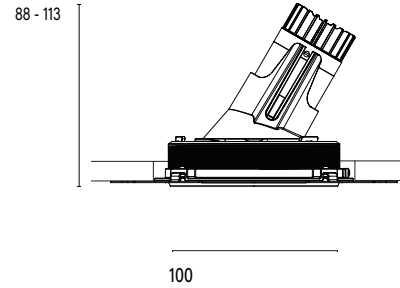

Accent 100 Trimless Type 2

Model

Code	100 10 011210.020
Installation	Trimless - Indoor/ Outdoor
Finish	Structured Black
Material	Marine Grade Aluminium

Technical Data

Power (Luminaire)	6W
Power (System)	7w
Voltage	240V-AC
Current	350mA
Optics	Rotationally Symmetrical Direct 40°
Colour Temperature	2700K - 1800K
TM30	Rf95 Rg103
CRI	Ra90
Lumen Maintenance	L90 B10 50000hrs
Chromacity	<2 McAdam Step Ellipse
Articulation	Asymmetrical
Cut-Out	Ø130 x 115mm
Ingress Protection	IP44
Control Device	Control Excluded
Class	III