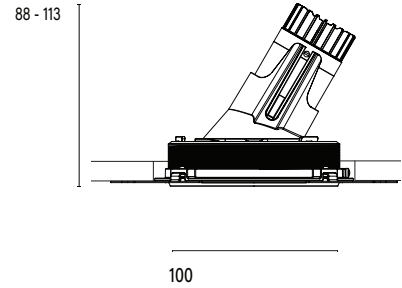

Accent 100 Trimless Type 2

Model

Code	100 10 011201.010
Installation	Trimless - Indoor/ Outdoor
Finish	Structured White
Material	Marine Grade Aluminium

Technical Data

Power (Luminaire)	6.8W
Power (System)	8w
Voltage	240V-AC
Current	180mA
Optics	Rotationally Symmetrical Direct 40°
Colour Temperature	2700K
Luminous Flux	626lm
TM30	Rf95 Rg103
CRI	Ra97
Lumen Maintenance	L90 B10 50000hrs
Chromaticity	<2 McAdam Step Ellipse
Articulation	Asymmetrical
Cut-Out	Ø130 x 115mm
Ingress Protection	IP44
Control Device	Control Excluded
Class	III