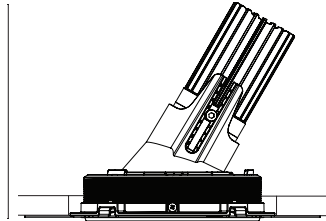

100

Model

Code	100 10 011219.010
Installation	Trimless - Indoor/ Outdoor
Finish	Structured White
Material	Marine Grade Aluminium

Technical Data

Power (Luminaire)	12W
Power (System)	14w
Voltage	240V-AC
Current	350mA
Optics	Rotationally Symmetrical Direct 40°
Colour Temperature	4000K
Luminous Flux	1020lm
TM30	Rf95 Rg103
CRI	Ra97
Lumen Maintenance	L90 B10 50000hrs
Chromacity	<2 McAdam Step Ellipse
Articulation	Asymmetrical
Cut-Out	Ø130 x 155mm
Ingress Protection	IP44
Control Device	Control Excluded
Class	III