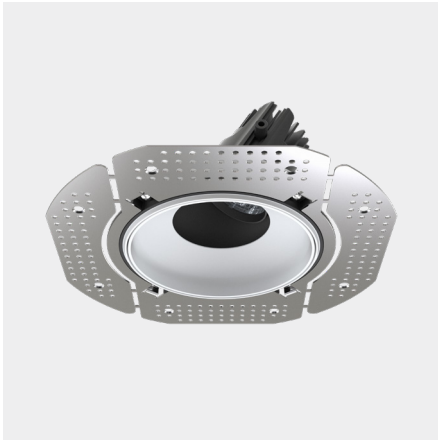

Accent 100 Trimless Type 2

Model

Code	100 10 011201.010
Installation	Trimless - Indoor/ Outdoor
Finish	Structured White
Material	Marine Grade Aluminium

Technical Data

Power (Luminaire)	6.8W
Power (System)	8w
Voltage	240V-AC
Current	180mA
Optics	Rotationally Symmetrical Direct 40°
Colour Temperature	2700K
Luminous Flux	626lm
TM30	Rf95 Rg103
CRI	Ra97
Lumen Maintenance	L90 B10 50000hrs
Chromaticity	<2 McAdam Step Ellipse
Articulation	Asymmetrical
Cut-Out	Ø130 x 115mm
Ingress Protection	IP44
Control Device	Control Excluded
Class	III

Accent 100 Trimless Type 2

Model

Code	100 10 011201.020
Installation	Trimless - Indoor/ Outdoor
Finish	Structured Black
Material	Marine Grade Aluminium

Technical Data

Power (Luminaire)	6.8W
Power (System)	8w
Voltage	240V-AC
Current	180mA
Optics	Rotationally Symmetrical Direct 40°
Colour Temperature	2700K
Luminous Flux	626lm
TM30	Rf95 Rg103
CRI	Ra97
Lumen Maintenance	L90 B10 50000hrs
Chromaticity	<2 McAdam Step Ellipse
Articulation	Asymmetrical
Cut-Out	Ø130 x 115mm
Ingress Protection	IP44
Control Device	Control Excluded
Class	III

Accent 100 Trimless Type 2

Model

Code	100 10 011202.010
Installation	Trimless - Indoor/ Outdoor
Finish	Structured White
Material	Marine Grade Aluminium

Technical Data

Power (Luminaire)	6.8W
Power (System)	8w
Voltage	240V-AC
Current	180mA
Optics	Rotationally Symmetrical Direct 60°
Colour Temperature	2700K
Luminous Flux	624lm
TM30	Rf95 Rg103
CRI	Ra97
Lumen Maintenance	L90 B10 50000hrs
Chromacity	<2 McAdam Step Ellipse
Articulation	Asymmetrical
Cut-Out	Ø130 x 115mm
Ingress Protection	IP44
Control Device	Control Excluded
Class	III