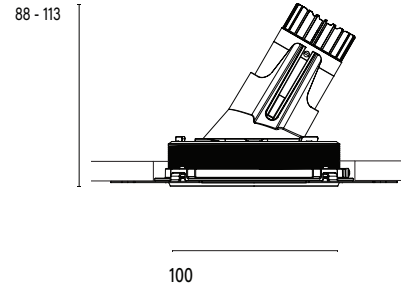

Accent 100 Trimless Type 2

Model

Code	100 10 011201.020
Installation	Trimless - Indoor/ Outdoor
Finish	Structured Black
Material	Marine Grade Aluminium

Technical Data

Power (Luminaire)	6.8W
Power (System)	8w
Voltage	240V-AC
Current	180mA
Optics	Rotationally Symmetrical Direct 40°
Colour Temperature	2700K
Luminous Flux	626lm
TM30	Rf95 Rg103
CRI	Ra97
Lumen Maintenance	L90 B10 50000hrs
Chromaticity	<2 McAdam Step Ellipse
Articulation	Asymmetrical
Cut-Out	Ø130 x 115mm
Ingress Protection	IP44
Control Device	Control Excluded
Class	III