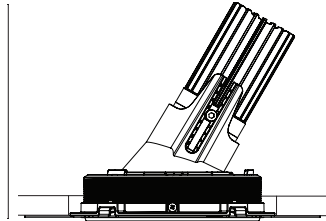

100

Model

Code	100 10 011214.020
Installation	Trimless - Indoor/ Outdoor
Finish	Structured Black
Material	Marine Grade Aluminium

Technical Data

Power (Luminaire)	12W
Power (System)	14w
Voltage	240V-AC
Current	350mA
Optics	Rotationally Symmetrical Direct 60°
Colour Temperature	2700K
Luminous Flux	882lm
TM30	Rf95 Rg103
CRI	Ra97
Lumen Maintenance	L90 B10 50000hrs
Chromacity	<2 McAdam Step Ellipse
Articulation	Asymmetrical
Cut-Out	Ø130 x 155mm
Ingress Protection	IP44
Control Device	Control Excluded
Class	III