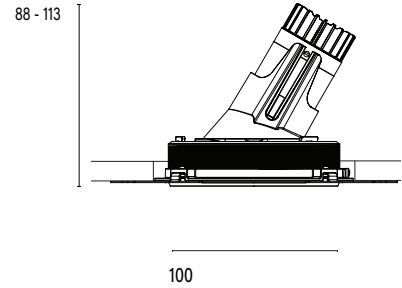

Accent 100 Trimless Type 2

Model

Code	100 10 011210.010
Installation	Trimless - Indoor/ Outdoor
Finish	Structured White
Material	Marine Grade Aluminium

Technical Data

Power (Luminaire)	6W
Power (System)	7w
Voltage	240V-AC
Current	350mA
Optics	Rotationally Symmetrical Direct 40°
Colour Temperature	2700K - 1800K
TM30	Rf95 Rg103
CRI	Ra90
Lumen Maintenance	L90 B10 50000hrs
Chromacity	<2 McAdam Step Ellipse
Articulation	Asymmetrical
Cut-Out	Ø130 x 115mm
Ingress Protection	IP44
Control Device	Control Excluded
Class	III