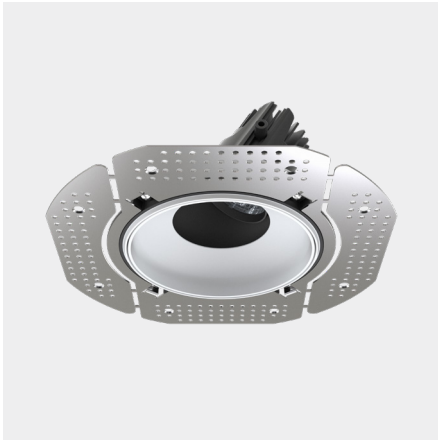

Accent 100 Trimless Type 2

Model

Code	100 10 011206.010
Installation	Trimless - Indoor/ Outdoor
Finish	Structured White
Material	Marine Grade Aluminium

Technical Data

Power (Luminaire)	6.8W
Power (System)	8w
Voltage	240V-AC
Current	180mA
Optics	Rotationally Symmetrical Direct 25°
Colour Temperature	4000K
Luminous Flux	612lm
TM30	Rf95 Rg103
CRI	Ra97
Lumen Maintenance	L90 B10 50000hrs
Chromacity	<2 McAdam Step Ellipse
Articulation	Asymmetrical
Cut-Out	Ø130 x 115mm
Ingress Protection	IP44
Control Device	Control Excluded
Class	III