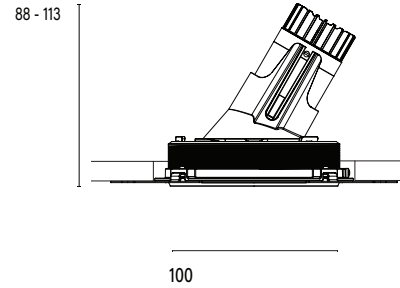

Accent 100 Trimless Type 2

Model

Code	100 10 011208.020
Installation	Trimless - Indoor/ Outdoor
Finish	Structured Black
Material	Marine Grade Aluminium

Technical Data

Power (Luminaire)	6.8W
Power (System)	8w
Voltage	240V-AC
Current	180mA
Optics	Rotationally Symmetrical Direct 60°
Colour Temperature	4000K
Luminous Flux	652lm
TM30	Rf95 Rg103
CRI	Ra97
Lumen Maintenance	L90 B10 50000hrs
Chromacity	<2 McAdam Step Ellipse
Articulation	Asymmetrical
Cut-Out	Ø130 x 115mm
Ingress Protection	IP44
Control Device	Control Excluded
Class	III