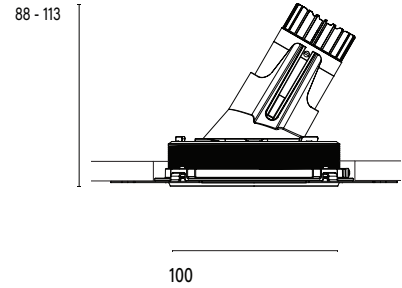

Accent 100 Trimless Type 2

Model

Code	100 10 011204.020
Installation	Trimless - Indoor/ Outdoor
Finish	Structured Black
Material	Marine Grade Aluminium

Technical Data

Power (Luminaire)	6.8W
Power (System)	8w
Voltage	240V-AC
Current	180mA
Optics	Rotationally Symmetrical Direct 40°
Colour Temperature	3000K
Luminous Flux	680lm
TM30	Rf95 Rg103
CRI	Ra97
Lumen Maintenance	L90 B10 50000hrs
Chromacity	<2 McAdam Step Ellipse
Articulation	Asymmetrical
Cut-Out	Ø130 x 115mm
Ingress Protection	IP44
Control Device	Control Excluded
Class	III