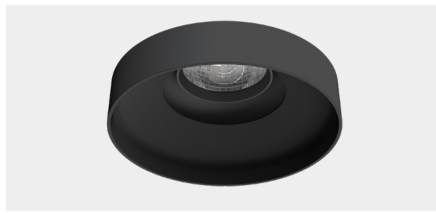

Accent 100 Recessed Type 2

Model

Code	100 10 0002 --,---
Installation	Recessed - Indoor/ Outdoor
Finish	Structured White/ Structured Black/ Custom
Material	Marine Grade Aluminium

Technical Data

Power (Luminaire)	6.8W		
Power (System)	8w		
Voltage	240V-AC		
Current	180mA		
Optics	Rotationally Symmetrical Direct 25°/ 40°/ 60°		
Colour Temperature	2700K	3000K	4000K
Luminous Flux (lm)	576/ 626/ 624	642/ 680/ 672	612/ 614/ 652
TM30	Rf95 Rg103		
CRI	Ra97		
Lumen Maintenance	L90 B10 50000hrs		
Chromacity	<2 McAdam Step Ellipse		
Articulation	Fixed		
Cut-Out	Ø92 x 90mm		
Ingress Protection	IP20		
Control Device	Control Excluded		
Class	III