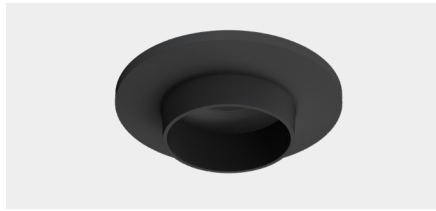

Accent 100 Recessed Type 2

Model

Code	100 10 0002 --,---
Installation	Recessed - Indoor/ Outdoor
Finish	Structured White/ Structured Black/ Custom
Material	Marine Grade Aluminium

Technical Data

Power (Luminaire)	12W		
Power (System)	14w		
Voltage	240V-AC		
Current	350mA		
Optics	Rotationally Symmetrical Direct 25°/ 40°/ 60°		
Colour Temperature	2700K	3000K	4000K
Luminous Flux (lm)	874/ 853/ 882	852/ 931/ 965	1044/ 1020/ 1049
TM30	Rf95 Rg103		
CRI	Ra97		
Lumen Maintenance	L90 B10 50000hrs		
Chromacity	<2 McAdam Step Ellipse		
Articulation	Fixed		
Cut-Out	Ø92 x 130mm		
Ingress Protection	IP20		
Control Device	Control Excluded		
Class	III		

Accent 100 Recessed Type 3

Model

Code	100 10 0003 --,---
Installation	Recessed - Indoor/ Outdoor
Finish	Structured White/ Structured Black/ Custom
Material	Marine Grade Aluminium

Technical Data

Power (Luminaire)	6.8W		
Power (System)	8w		
Voltage	240V-AC		
Current	180mA		
Optics	Rotationally Symmetrical Direct 25°/ 40°/ 60°		
Colour Temperature	2700K	3000K	4000K
Luminous Flux (lm)	576/ 626/ 624	642/ 680/ 672	612/ 614/ 652
TM30	Rf95 Rg103		
CRI	Ra97		
Lumen Maintenance	L90 B10 50000hrs		
Chromacity	<2 McAdam Step Ellipse		
Articulation	Fixed		
Cut-Out	Ø92 x 90mm		
Ingress Protection	IP20		
Control Device	Control Excluded		
Class	III		

Accent 100 Recessed Type 3

Model

Code	100 10 0003 --,---
Installation	Recessed - Indoor/ Outdoor
Finish	Structured White/ Structured Black/ Custom
Material	Marine Grade Aluminium

Technical Data

Power (Luminaire)	6W
Power (System)	7w
Voltage	240V-AC
Current	350mA
Optics	Rotationally Symmetrical Direct 25°/ 40°/ 60°
Colour Temperature	2700K - 1800K
TM30	Rf95 Rg103
CRI	Ra90
Lumen Maintenance	L90 B10 50000hrs
Chromacity	<2 McAdam Step Ellipse
Articulation	Fixed
Cut-Out	Ø92 x 90mm
Ingress Protection	IP20
Control Device	Control Excluded
Class	III