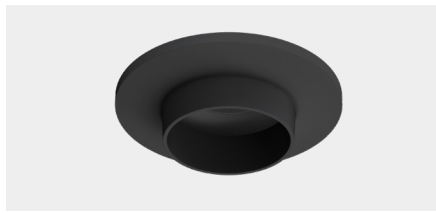

Accent 100 Recessed Type 1

Model

Code	100 10 0001 --,---
Installation	Recessed - Indoor/ Outdoor
Finish	Structured White/ Structured Black/ Custom
Material	Marine Grade Aluminium

Technical Data

Power (Luminaire)	6.8W		
Power (System)	8w		
Voltage	240V-AC		
Current	180mA		
Optics	Rotationally Symmetrical Direct 25°/ 40°/ 60°		
Colour Temperature	2700K	3000K	4000K
Luminous Flux (lm)	576/ 626/ 624	642/ 680/ 672	612/ 614/ 652
TM30	Rf95 Rg103		
CRI	Ra97		
Lumen Maintenance	L90 B10 50000hrs		
Chromacity	<2 McAdam Step Ellipse		
Articulation	Fixed		
Cut-Out	Ø92 x 90mm		
Ingress Protection	IP20		
Control Device	Control Excluded		
Class	III		

Accent 100 Recessed Type 2

Model

Code	100 10 0002 --,---
Installation	Recessed - Indoor/ Outdoor
Finish	Structured White/ Structured Black/ Custom
Material	Marine Grade Aluminium

Technical Data

Power (Luminaire)	12W		
Power (System)	14w		
Voltage	240V-AC		
Current	350mA		
Optics	Rotationally Symmetrical Direct 25°/ 40°/ 60°		
Colour Temperature	2700K	3000K	4000K
Luminous Flux (lm)	874/ 853/ 882	852/ 931/ 965	1044/ 1020/ 1049
TM30	Rf95 Rg103		
CRI	Ra97		
Lumen Maintenance	L90 B10 50000hrs		
Chromacity	<2 McAdam Step Ellipse		
Articulation	Fixed		
Cut-Out	Ø92 x 130mm		
Ingress Protection	IP20		
Control Device	Control Excluded		
Class	III		

Accent 100 Recessed Type 3

Model

Code	100 10 0003 --,---
Installation	Recessed - Indoor/ Outdoor
Finish	Structured White/ Structured Black/ Custom
Material	Marine Grade Aluminium

Technical Data

Power (Luminaire)	6.8W		
Power (System)	8w		
Voltage	240V-AC		
Current	180mA		
Optics	Rotationally Symmetrical Direct 25°/ 40°/ 60°		
Colour Temperature	2700K	3000K	4000K
Luminous Flux (lm)	576/ 626/ 624	642/ 680/ 672	612/ 614/ 652
TM30	Rf95 Rg103		
CRI	Ra97		
Lumen Maintenance	L90 B10 50000hrs		
Chromacity	<2 McAdam Step Ellipse		
Articulation	Fixed		
Cut-Out	Ø92 x 90mm		
Ingress Protection	IP20		
Control Device	Control Excluded		
Class	III		