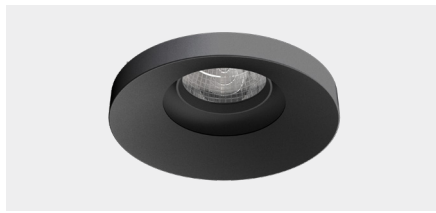

Accent 100 Recessed Type 1

Model

Code	100 10 0001 --,---
Installation	Recessed - Indoor/ Outdoor
Finish	Structured White/ Structured Black/ Custom
Material	Marine Grade Aluminium

Technical Data

Power (Luminaire)	6.8W		
Power (System)	8w		
Voltage	240V-AC		
Current	180mA		
Optics	Rotationally Symmetrical Direct 25°/ 40°/ 60°		
Colour Temperature	2700K	3000K	4000K
Luminous Flux (lm)	576/ 626/ 624	642/ 680/ 672	612/ 614/ 652
TM30	Rf95 Rg103		
CRI	Ra97		
Lumen Maintenance	L90 B10 50000hrs		
Chromacity	<2 McAdam Step Ellipse		
Articulation	Fixed		
Cut-Out	Ø92 x 90mm		
Ingress Protection	IP20		
Control Device	Control Excluded		
Class	III		

Accent 100 Recessed Type 1

Model

Code	100 10 0001 --,---
Installation	Recessed - Indoor/ Outdoor
Finish	Structured White/ Structured Black/ Custom
Material	Marine Grade Aluminium

Technical Data

Power (Luminaire)	6W
Power (System)	7w
Voltage	240V-AC
Current	350mA
Optics	Rotationally Symmetrical Direct 25°/ 40°/ 60°
Colour Temperature	2700K - 1800K
TM30	Rf95 Rg103
CRI	Ra90
Lumen Maintenance	L90 B10 50000hrs
Chromacity	<2 McAdam Step Ellipse
Articulation	Fixed
Cut-Out	Ø92 x 90mm
Ingress Protection	IP20
Control Device	Control Excluded
Class	III

Accent 100 Recessed Type 1

Model

Code	100 10 0001 --,---
Installation	Recessed - Indoor/ Outdoor
Finish	Structured White/ Structured Black/ Custom
Material	Marine Grade Aluminium

Technical Data

Power (Luminaire)	12W		
Power (System)	14w		
Voltage	240V-AC		
Current	350mA		
Optics	Rotationally Symmetrical Direct 25°/ 40°/ 60°		
Colour Temperature	2700K	3000K	4000K
Luminous Flux (lm)	874/ 853/ 882	852/ 931/ 965	1044/ 1020/ 1049
TM30	Rf95 Rg103		
CRI	Ra97		
Lumen Maintenance	L90 B10 50000hrs		
Chromacity	<2 McAdam Step Ellipse		
Articulation	Fixed		
Cut-Out	Ø92 x 130mm		
Ingress Protection	IP20		
Control Device	Control Excluded		
Class	III		