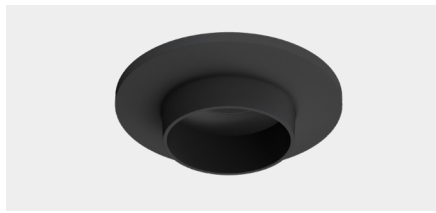

Accent 100 Recessed Type 3

Model

Code	100 10 0003 --,---
Installation	Recessed - Indoor/ Outdoor
Finish	Structured White/ Structured Black/ Custom
Material	Marine Grade Aluminium

Technical Data

Power (Luminaire)	6.8W		
Power (System)	8w		
Voltage	240V-AC		
Current	180mA		
Optics	Rotationally Symmetrical Direct 25°/ 40°/ 60°		
Colour Temperature	2700K	3000K	4000K
Luminous Flux (lm)	576/ 626/ 624	642/ 680/ 672	612/ 614/ 652
TM30	Rf95 Rg103		
CRI	Ra97		
Lumen Maintenance	L90 B10 50000hrs		
Chromacity	<2 McAdam Step Ellipse		
Articulation	Fixed		
Cut-Out	Ø92 x 90mm		
Ingress Protection	IP20		
Control Device	Control Excluded		
Class	III		

Accent 100 Recessed Type 3

Model

Code	100 10 0003 --,---
Installation	Recessed - Indoor/ Outdoor
Finish	Structured White/ Structured Black/ Custom
Material	Marine Grade Aluminium

Technical Data

Power (Luminaire)	6W
Power (System)	7w
Voltage	240V-AC
Current	350mA
Optics	Rotationally Symmetrical Direct 25°/ 40°/ 60°
Colour Temperature	2700K - 1800K
TM30	Rf95 Rg103
CRI	Ra90
Lumen Maintenance	L90 B10 50000hrs
Chromacity	<2 McAdam Step Ellipse
Articulation	Fixed
Cut-Out	Ø92 x 90mm
Ingress Protection	IP20
Control Device	Control Excluded
Class	III

Accent 100 Recessed Type 3

Model

Code	100 10 0003 --,---
Installation	Recessed - Indoor/ Outdoor
Finish	Structured White/ Structured Black/ Custom
Material	Marine Grade Aluminium

Technical Data

Power (Luminaire)	12W		
Power (System)	14w		
Voltage	240V-AC		
Current	350mA		
Optics	Rotationally Symmetrical Direct 25°/ 40°/ 60°		
Colour Temperature	2700K	3000K	4000K
Luminous Flux (lm)	874/ 853/ 882	852/ 931/ 965	1044/ 1020/ 1049
TM30	Rf95 Rg103		
CRI	Ra97		
Lumen Maintenance	L90 B10 50000hrs		
Chromacity	<2 McAdam Step Ellipse		
Articulation	Fixed		
Cut-Out	Ø92 x 130mm		
Ingress Protection	IP20		
Control Device	Control Excluded		
Class	III		