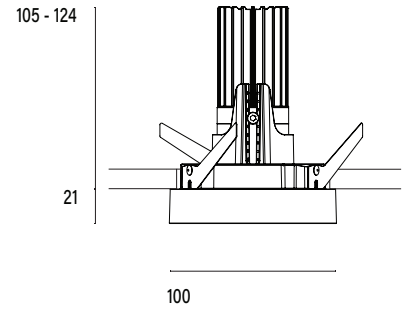

Accent 100 Recessed Type 2

Model

Code	100 10 0002 --,---
Installation	Recessed - Indoor/ Outdoor
Finish	Structured White/ Structured Black/ Custom
Material	Marine Grade Aluminium

Technical Data

Power (Luminaire)	12W		
Power (System)	14w		
Voltage	240V-AC		
Current	350mA		
Optics	Rotationally Symmetrical Direct 25°/ 40°/ 60°		
Colour Temperature	2700K	3000K	4000K
Luminous Flux (lm)	874/ 853/ 882	852/ 931/ 965	1044/ 1020/ 1049
TM30	Rf95 Rg103		
CRI	Ra97		
Lumen Maintenance	L90 B10 50000hrs		
Chromacity	<2 McAdam Step Ellipse		
Articulation	Fixed		
Cut-Out	Ø92 x 130mm		
Ingress Protection	IP20		
Control Device	Control Excluded		
Class	III