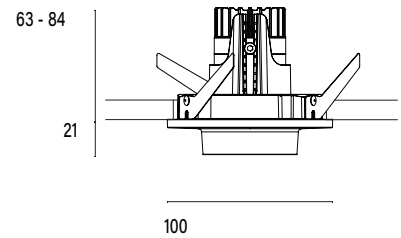

Accent 100 Recessed Type 3

Model

Code	100 10 0003 --,---
Installation	Recessed - Indoor/ Outdoor
Finish	Structured White/ Structured Black/ Custom
Material	Marine Grade Aluminium

Technical Data

Power (Luminaire)	6.8W		
Power (System)	8w		
Voltage	240V-AC		
Current	180mA		
Optics	Rotationally Symmetrical Direct 25°/ 40°/ 60°		
Colour Temperature	2700K	3000K	4000K
Luminous Flux (lm)	576/ 626/ 624	642/ 680/ 672	612/ 614/ 652
TM30	Rf95 Rg103		
CRI	Ra97		
Lumen Maintenance	L90 B10 50000hrs		
Chromacity	<2 McAdam Step Ellipse		
Articulation	Fixed		
Cut-Out	Ø92 x 90mm		
Ingress Protection	IP20		
Control Device	Control Excluded		
Class	III