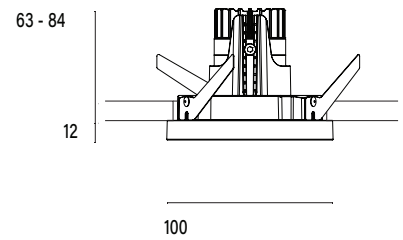

Accent 100 Recessed Type 1

Model

Code	100 10 0001 --,---
Installation	Recessed - Indoor/ Outdoor
Finish	Structured White/ Structured Black/ Custom
Material	Marine Grade Aluminium

Technical Data

Power (Luminaire)	6.8W		
Power (System)	8w		
Voltage	240V-AC		
Current	180mA		
Optics	Rotationally Symmetrical Direct 25°/ 40°/ 60°		
Colour Temperature	2700K	3000K	4000K
Luminous Flux (lm)	576/ 626/ 624	642/ 680/ 672	612/ 614/ 652
TM30	Rf95 Rg103		
CRI	Ra97		
Lumen Maintenance	L90 B10 50000hrs		
Chromacity	<2 McAdam Step Ellipse		
Articulation	Fixed		
Cut-Out	Ø92 x 90mm		
Ingress Protection	IP20		
Control Device	Control Excluded		
Class	III		

Accent 100 Recessed Type 1

Model

Code	100 10 0001 --,---
Installation	Recessed - Indoor/ Outdoor
Finish	Structured White/ Structured Black/ Custom
Material	Marine Grade Aluminium

Technical Data

Power (Luminaire)	6W
Power (System)	7w
Voltage	240V-AC
Current	350mA
Optics	Rotationally Symmetrical Direct 25°/ 40°/ 60°
Colour Temperature	2700K - 1800K
TM30	Rf95 Rg103
CRI	Ra90
Lumen Maintenance	L90 B10 50000hrs
Chromacity	<2 McAdam Step Ellipse
Articulation	Fixed
Cut-Out	Ø92 x 90mm
Ingress Protection	IP20
Control Device	Control Excluded
Class	III