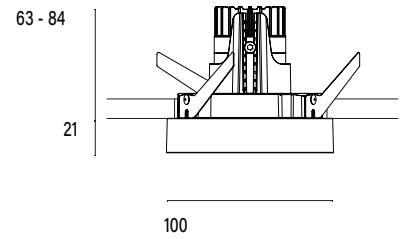

Accent 100 Recessed Type 2

Model

Code	100 10 0002 --,---
Installation	Recessed - Indoor/ Outdoor
Finish	Structured White/ Structured Black/ Custom
Material	Marine Grade Aluminium

Technical Data

Power (Luminaire)	6.8W		
Power (System)	8w		
Voltage	240V-AC		
Current	180mA		
Optics	Rotationally Symmetrical Direct 25°/ 40°/ 60°		
Colour Temperature	2700K	3000K	4000K
Luminous Flux (lm)	576/ 626/ 624	642/ 680/ 672	612/ 614/ 652
TM30	Rf95 Rg103		
CRI	Ra97		
Lumen Maintenance	L90 B10 50000hrs		
Chromacity	<2 McAdam Step Ellipse		
Articulation	Fixed		
Cut-Out	Ø92 x 90mm		
Ingress Protection	IP20		
Control Device	Control Excluded		
Class	III