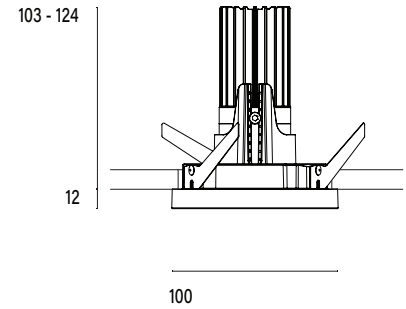

Accent 100 Recessed Type 1

Model

Code	100 10 0001 --,---
Installation	Recessed - Indoor/ Outdoor
Finish	Structured White/ Structured Black/ Custom
Material	Marine Grade Aluminium

Technical Data

Power (Luminaire)	6W
Power (System)	7w
Voltage	240V-AC
Current	350mA
Optics	Rotationally Symmetrical Direct 25°/ 40°/ 60°
Colour Temperature	2700K - 1800K
TM30	Rf95 Rg103
CRI	Ra90
Lumen Maintenance	L90 B10 50000hrs
Chromacity	<2 McAdam Step Ellipse
Articulation	Fixed
Cut-Out	Ø92 x 90mm
Ingress Protection	IP20
Control Device	Control Excluded
Class	III

Accent 100 Recessed Type 1

Model

Code	100 10 0001 --,---
Installation	Recessed - Indoor/ Outdoor
Finish	Structured White/ Structured Black/ Custom
Material	Marine Grade Aluminium

Technical Data

Power (Luminaire)	12W		
Power (System)	14w		
Voltage	240V-AC		
Current	350mA		
Optics	Rotationally Symmetrical Direct 25°/ 40°/ 60°		
Colour Temperature	2700K	3000K	4000K
Luminous Flux (lm)	874/ 853/ 882	852/ 931/ 965	1044/ 1020/ 1049
TM30	Rf95 Rg103		
CRI	Ra97		
Lumen Maintenance	L90 B10 50000hrs		
Chromacity	<2 McAdam Step Ellipse		
Articulation	Fixed		
Cut-Out	Ø92 x 130mm		
Ingress Protection	IP20		
Control Device	Control Excluded		
Class	III		