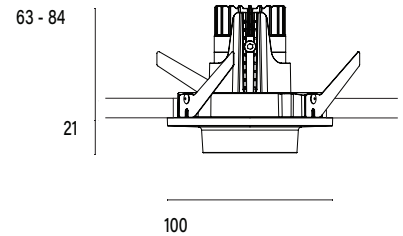

Accent 100 Recessed Type 3

Model

Code	100 10 0003 --,---
Installation	Recessed - Indoor/ Outdoor
Finish	Structured White/ Structured Black/ Custom
Material	Marine Grade Aluminium

Technical Data

Power (Luminaire)	6W
Power (System)	7w
Voltage	240V-AC
Current	350mA
Optics	Rotationally Symmetrical Direct 25°/ 40°/ 60°
Colour Temperature	2700K - 1800K
TM30	Rf95 Rg103
CRI	Ra90
Lumen Maintenance	L90 B10 50000hrs
Chromacity	<2 McAdam Step Ellipse
Articulation	Fixed
Cut-Out	Ø92 x 90mm
Ingress Protection	IP20
Control Device	Control Excluded
Class	III