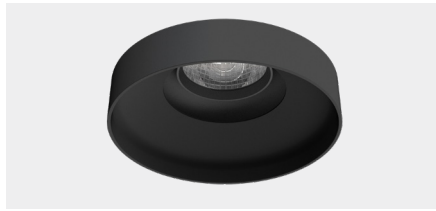

Accent 100 Recessed Type 2

Model

Code	100 10 0002 --,---
Installation	Recessed - Indoor/ Outdoor
Finish	Structured White/ Structured Black/ Custom
Material	Marine Grade Aluminium

Technical Data

Power (Luminaire)	6W
Power (System)	7w
Voltage	240V-AC
Current	350mA
Optics	Rotationally Symmetrical Direct 25°/ 40°/ 60°
Colour Temperature	2700K - 1800K
TM30	Rf95 Rg103
CRI	Ra90
Lumen Maintenance	L90 B10 50000hrs
Chromacity	<2 McAdam Step Ellipse
Articulation	Fixed
Cut-Out	Ø92 x 90mm
Ingress Protection	IP20
Control Device	Control Excluded
Class	III