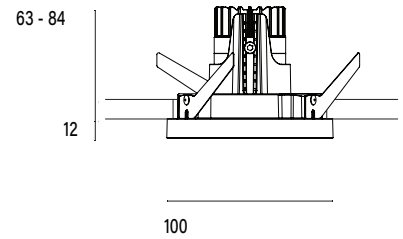

Accent 100 Recessed Type 1

Model

Code	100 10 0001 --,---
Installation	Recessed - Indoor/ Outdoor
Finish	Structured White/ Structured Black/ Custom
Material	Marine Grade Aluminium

Technical Data

Power (Luminaire)	6.8W		
Power (System)	8w		
Voltage	240V-AC		
Current	180mA		
Optics	Rotationally Symmetrical Direct 25°/ 40°/ 60°		
Colour Temperature	2700K	3000K	4000K
Luminous Flux (lm)	576/ 626/ 624	642/ 680/ 672	612/ 614/ 652
TM30	Rf95 Rg103		
CRI	Ra97		
Lumen Maintenance	L90 B10 50000hrs		
Chromacity	<2 McAdam Step Ellipse		
Articulation	Fixed		
Cut-Out	Ø92 x 90mm		
Ingress Protection	IP20		
Control Device	Control Excluded		
Class	III		

Accent 100 Recessed Type 1

Model

Code	100 10 0001 --,---
Installation	Recessed - Indoor/ Outdoor
Finish	Structured White/ Structured Black/ Custom
Material	Marine Grade Aluminium

Technical Data

Power (Luminaire)	6W
Power (System)	7w
Voltage	240V-AC
Current	350mA
Optics	Rotationally Symmetrical Direct 25°/ 40°/ 60°
Colour Temperature	2700K - 1800K
TM30	Rf95 Rg103
CRI	Ra90
Lumen Maintenance	L90 B10 50000hrs
Chromacity	<2 McAdam Step Ellipse
Articulation	Fixed
Cut-Out	Ø92 x 90mm
Ingress Protection	IP20
Control Device	Control Excluded
Class	III