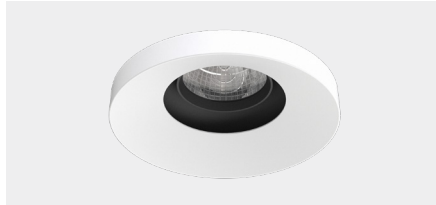

Accent 100 Recessed Type 1

Model

Code	100 10 0001 --,---
Installation	Recessed - Indoor/ Outdoor
Finish	Structured White/ Structured Black/ Custom
Material	Marine Grade Aluminium

Technical Data

Power (Luminaire)	6.8W		
Power (System)	8w		
Voltage	240V-AC		
Current	180mA		
Optics	Rotationally Symmetrical Direct 25°/ 40°/ 60°		
Colour Temperature	2700K	3000K	4000K
Luminous Flux (lm)	576/ 626/ 624	642/ 680/ 672	612/ 614/ 652
TM30	Rf95 Rg103		
CRI	Ra97		
Lumen Maintenance	L90 B10 50000hrs		
Chromacity	<2 McAdam Step Ellipse		
Articulation	Fixed		
Cut-Out	Ø92 x 90mm		
Ingress Protection	IP20		
Control Device	Control Excluded		
Class	III		

Accent 100 Recessed Type 1

Model

Code	100 10 0001 --,---
Installation	Recessed - Indoor/ Outdoor
Finish	Structured White/ Structured Black/ Custom
Material	Marine Grade Aluminium

Technical Data

Power (Luminaire)	6W
Power (System)	7w
Voltage	240V-AC
Current	350mA
Optics	Rotationally Symmetrical Direct 25°/ 40°/ 60°
Colour Temperature	2700K - 1800K
TM30	Rf95 Rg103
CRI	Ra90
Lumen Maintenance	L90 B10 50000hrs
Chromacity	<2 McAdam Step Ellipse
Articulation	Fixed
Cut-Out	Ø92 x 90mm
Ingress Protection	IP20
Control Device	Control Excluded
Class	III

Accent 100 Recessed Type 1

Model

Code	100 10 0001 --,---
Installation	Recessed - Indoor/ Outdoor
Finish	Structured White/ Structured Black/ Custom
Material	Marine Grade Aluminium

Technical Data

Power (Luminaire)	12W		
Power (System)	14w		
Voltage	240V-AC		
Current	350mA		
Optics	Rotationally Symmetrical Direct 25°/ 40°/ 60°		
Colour Temperature	2700K	3000K	4000K
Luminous Flux (lm)	874/ 853/ 882	852/ 931/ 965	1044/ 1020/ 1049
TM30	Rf95 Rg103		
CRI	Ra97		
Lumen Maintenance	L90 B10 50000hrs		
Chromacity	<2 McAdam Step Ellipse		
Articulation	Fixed		
Cut-Out	Ø92 x 130mm		
Ingress Protection	IP20		
Control Device	Control Excluded		
Class	III		