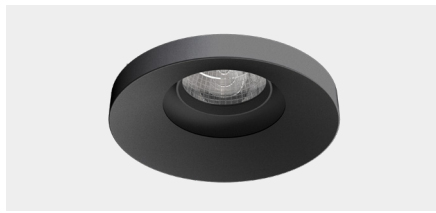

Accent 100 Recessed Type 1

Model

Code	100 10 0001 --,---
Installation	Recessed - Indoor/ Outdoor
Finish	Structured White/ Structured Black/ Custom
Material	Marine Grade Aluminium

Technical Data

Power (Luminaire)	6.8W		
Power (System)	8w		
Voltage	240V-AC		
Current	180mA		
Optics	Rotationally Symmetrical Direct 25°/ 40°/ 60°		
Colour Temperature	2700K	3000K	4000K
Luminous Flux (lm)	576/ 626/ 624	642/ 680/ 672	612/ 614/ 652
TM30	Rf95 Rg103		
CRI	Ra97		
Lumen Maintenance	L90 B10 50000hrs		
Chromacity	<2 McAdam Step Ellipse		
Articulation	Fixed		
Cut-Out	Ø92 x 90mm		
Ingress Protection	IP20		
Control Device	Control Excluded		
Class	III		

Accent 100 Recessed Type 1

Model

Code	100 10 0001 --,---
Installation	Recessed - Indoor/ Outdoor
Finish	Structured White/ Structured Black/ Custom
Material	Marine Grade Aluminium

Technical Data

Power (Luminaire)	6W
Power (System)	7w
Voltage	240V-AC
Current	350mA
Optics	Rotationally Symmetrical Direct 25°/ 40°/ 60°
Colour Temperature	2700K - 1800K
TM30	Rf95 Rg103
CRI	Ra90
Lumen Maintenance	L90 B10 50000hrs
Chromacity	<2 McAdam Step Ellipse
Articulation	Fixed
Cut-Out	Ø92 x 90mm
Ingress Protection	IP20
Control Device	Control Excluded
Class	III

Accent 100 Recessed Type 1

Model

Code	100 10 0001 --,---
Installation	Recessed - Indoor/ Outdoor
Finish	Structured White/ Structured Black/ Custom
Material	Marine Grade Aluminium

Technical Data

Power (Luminaire)	12W		
Power (System)	14w		
Voltage	240V-AC		
Current	350mA		
Optics	Rotationally Symmetrical Direct 25°/ 40°/ 60°		
Colour Temperature	2700K	3000K	4000K
Luminous Flux (lm)	874/ 853/ 882	852/ 931/ 965	1044/ 1020/ 1049
TM30	Rf95 Rg103		
CRI	Ra97		
Lumen Maintenance	L90 B10 50000hrs		
Chromacity	<2 McAdam Step Ellipse		
Articulation	Fixed		
Cut-Out	Ø92 x 130mm		
Ingress Protection	IP20		
Control Device	Control Excluded		
Class	III		