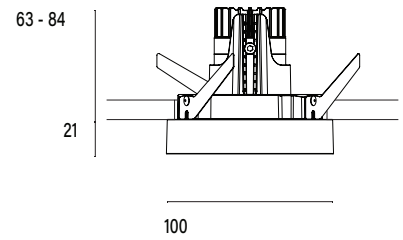

Accent 100 Recessed Type 2

Model

Code	100 10 0002 --,---
Installation	Recessed - Indoor/ Outdoor
Finish	Structured White/ Structured Black/ Custom
Material	Marine Grade Aluminium

Technical Data

Power (Luminaire)	6W
Power (System)	7w
Voltage	240V-AC
Current	350mA
Optics	Rotationally Symmetrical Direct 25°/ 40°/ 60°
Colour Temperature	2700K - 1800K
TM30	Rf95 Rg103
CRI	Ra90
Lumen Maintenance	L90 B10 50000hrs
Chromacity	<2 McAdam Step Ellipse
Articulation	Fixed
Cut-Out	Ø92 x 90mm
Ingress Protection	IP20
Control Device	Control Excluded
Class	III