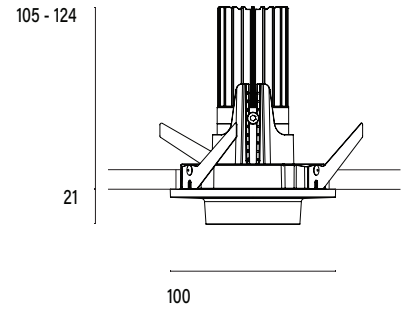

Accent 100 Recessed Type 3

Model

Code	100 10 0003 --,---
Installation	Recessed - Indoor/ Outdoor
Finish	Structured White/ Structured Black/ Custom
Material	Marine Grade Aluminium

Technical Data

Power (Luminaire)	12W		
Power (System)	14w		
Voltage	240V-AC		
Current	350mA		
Optics	Rotationally Symmetrical Direct 25°/ 40°/ 60°		
Colour Temperature	2700K	3000K	4000K
Luminous Flux (lm)	874/ 853/ 882	852/ 931/ 965	1044/ 1020/ 1049
TM30	Rf95 Rg103		
CRI	Ra97		
Lumen Maintenance	L90 B10 50000hrs		
Chromacity	<2 McAdam Step Ellipse		
Articulation	Fixed		
Cut-Out	Ø92 x 130mm		
Ingress Protection	IP20		
Control Device	Control Excluded		
Class	III