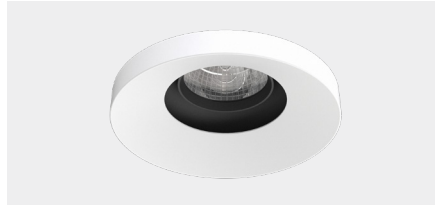

Accent 100 Recessed Type 1

Model

Code	100 10 0001 --,---
Installation	Recessed - Indoor/ Outdoor
Finish	Structured White/ Structured Black/ Custom
Material	Marine Grade Aluminium

Technical Data

Power (Luminaire)	6.8W		
Power (System)	8w		
Voltage	240V-AC		
Current	180mA		
Optics	Rotationally Symmetrical Direct 25°/ 40°/ 60°		
Colour Temperature	2700K	3000K	4000K
Luminous Flux (lm)	576/ 626/ 624	642/ 680/ 672	612/ 614/ 652
TM30	Rf95 Rg103		
CRI	Ra97		
Lumen Maintenance	L90 B10 50000hrs		
Chromacity	<2 McAdam Step Ellipse		
Articulation	Fixed		
Cut-Out	Ø92 x 90mm		
Ingress Protection	IP20		
Control Device	Control Excluded		
Class	III		

Accent 100 Recessed Type 1

Model

Code	100 10 0001 --,---
Installation	Recessed - Indoor/ Outdoor
Finish	Structured White/ Structured Black/ Custom
Material	Marine Grade Aluminium

Technical Data

Power (Luminaire)	6W
Power (System)	7w
Voltage	240V-AC
Current	350mA
Optics	Rotationally Symmetrical Direct 25°/ 40°/ 60°
Colour Temperature	2700K - 1800K
TM30	Rf95 Rg103
CRI	Ra90
Lumen Maintenance	L90 B10 50000hrs
Chromacity	<2 McAdam Step Ellipse
Articulation	Fixed
Cut-Out	Ø92 x 90mm
Ingress Protection	IP20
Control Device	Control Excluded
Class	III

Accent 100 Recessed Type 1

Model

Code	100 10 0001 --,---
Installation	Recessed - Indoor/ Outdoor
Finish	Structured White/ Structured Black/ Custom
Material	Marine Grade Aluminium

Technical Data

Power (Luminaire)	12W		
Power (System)	14w		
Voltage	240V-AC		
Current	350mA		
Optics	Rotationally Symmetrical Direct 25°/ 40°/ 60°		
Colour Temperature	2700K	3000K	4000K
Luminous Flux (lm)	874/ 853/ 882	852/ 931/ 965	1044/ 1020/ 1049
TM30	Rf95 Rg103		
CRI	Ra97		
Lumen Maintenance	L90 B10 50000hrs		
Chromacity	<2 McAdam Step Ellipse		
Articulation	Fixed		
Cut-Out	Ø92 x 130mm		
Ingress Protection	IP20		
Control Device	Control Excluded		
Class	III		