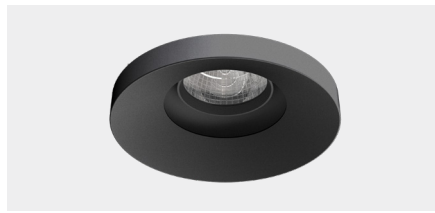

Accent 100 Recessed Type 1

Model

Code	100 10 0001 --,---
Installation	Recessed - Indoor/ Outdoor
Finish	Structured White/ Structured Black/ Custom
Material	Marine Grade Aluminium

Technical Data

Power (Luminaire)	6.8W		
Power (System)	8w		
Voltage	240V-AC		
Current	180mA		
Optics	Rotationally Symmetrical Direct 25°/ 40°/ 60°		
Colour Temperature	2700K	3000K	4000K
Luminous Flux (lm)	576/ 626/ 624	642/ 680/ 672	612/ 614/ 652
TM30	Rf95 Rg103		
CRI	Ra97		
Lumen Maintenance	L90 B10 50000hrs		
Chromacity	<2 McAdam Step Ellipse		
Articulation	Fixed		
Cut-Out	Ø92 x 90mm		
Ingress Protection	IP20		
Control Device	Control Excluded		
Class	III		

Accent 100 Recessed Type 1

Model

Code	100 10 0001 --,---
Installation	Recessed - Indoor/ Outdoor
Finish	Structured White/ Structured Black/ Custom
Material	Marine Grade Aluminium

Technical Data

Power (Luminaire)	6W
Power (System)	7w
Voltage	240V-AC
Current	350mA
Optics	Rotationally Symmetrical Direct 25°/ 40°/ 60°
Colour Temperature	2700K - 1800K
TM30	Rf95 Rg103
CRI	Ra90
Lumen Maintenance	L90 B10 50000hrs
Chromacity	<2 McAdam Step Ellipse
Articulation	Fixed
Cut-Out	Ø92 x 90mm
Ingress Protection	IP20
Control Device	Control Excluded
Class	III

Accent 100 Recessed Type 1

Model

Code	100 10 0001 --,---
Installation	Recessed - Indoor/ Outdoor
Finish	Structured White/ Structured Black/ Custom
Material	Marine Grade Aluminium

Technical Data

Power (Luminaire)	12W		
Power (System)	14w		
Voltage	240V-AC		
Current	350mA		
Optics	Rotationally Symmetrical Direct 25°/ 40°/ 60°		
Colour Temperature	2700K	3000K	4000K
Luminous Flux (lm)	874/ 853/ 882	852/ 931/ 965	1044/ 1020/ 1049
TM30	Rf95 Rg103		
CRI	Ra97		
Lumen Maintenance	L90 B10 50000hrs		
Chromacity	<2 McAdam Step Ellipse		
Articulation	Fixed		
Cut-Out	Ø92 x 130mm		
Ingress Protection	IP20		
Control Device	Control Excluded		
Class	III		