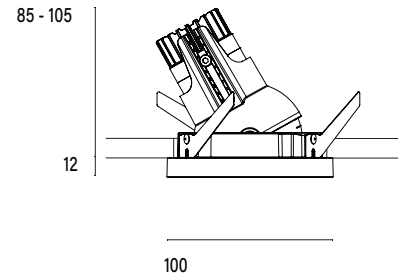

Accent 100 Recessed Type 1

Model

Code	100 10 0011 --,---
Installation	Recessed - Indoor/ Outdoor
Finish	Structured White/ Structured Black/ Custom
Material	Marine Grade Aluminium

Technical Data

Power (Luminaire)	6.8W		
Power (System)	8w		
Voltage	240V-AC		
Current	180mA		
Optics	Rotationally Symmetrical Direct 25°/ 40°/ 60°		
Colour Temperature	2700K	3000K	4000K
Luminous Flux (lm)	576/ 626/ 624	642/ 680/ 672	612/ 614/ 652
TM30	Rf95 Rg103		
CRI	Ra97		
Lumen Maintenance	L90 B10 50000hrs		
Chromacity	<2 McAdam Step Ellipse		
Articulation	Directional		
Cut-Out	Ø92 x 110mm		
Ingress Protection	IP20		
Control Device	Control Excluded		
Class	III		