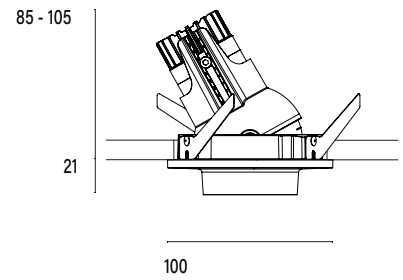

Accent 100 Recessed Type 3

Model

Code	100 10 0013 --,---
Installation	Recessed - Indoor/ Outdoor
Finish	Structured White/ Structured Black/ Custom
Material	Marine Grade Aluminium

Technical Data

Power (Luminaire)	6W
Power (System)	7w
Voltage	240V-AC
Current	350mA
Optics	Rotationally Symmetrical Direct 25°/ 40°/ 60°
Colour Temperature	2700K - 1800K
TM30	Rf95 Rg103
CRI	Ra90
Lumen Maintenance	L90 B10 50000hrs
Chromacity	<2 McAdam Step Ellipse
Articulation	Directional
Cut-Out	Ø92 x 110mm
Ingress Protection	IP20
Control Device	Control Excluded
Class	III