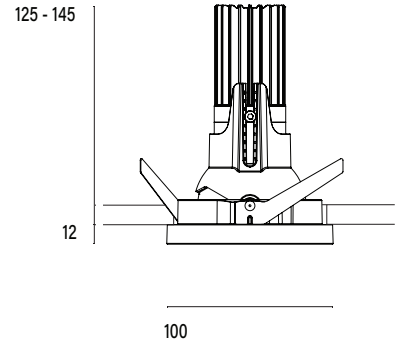

Accent 100 Recessed Type 1

Model

Code	100 10 0011 --,---
Installation	Recessed - Indoor/ Outdoor
Finish	Structured White/ Structured Black/ Custom
Material	Marine Grade Aluminium

Technical Data

Power (Luminaire)	6.8W		
Power (System)	8w		
Voltage	240V-AC		
Current	180mA		
Optics	Rotationally Symmetrical Direct 25°/ 40°/ 60°		
Colour Temperature	2700K	3000K	4000K
Luminous Flux (lm)	576/ 626/ 624	642/ 680/ 672	612/ 614/ 652
TM30	Rf95 Rg103		
CRI	Ra97		
Lumen Maintenance	L90 B10 50000hrs		
Chromacity	<2 McAdam Step Ellipse		
Articulation	Directional		
Cut-Out	Ø92 x 110mm		
Ingress Protection	IP20		
Control Device	Control Excluded		
Class	III		

Accent 100 Recessed Type 1

Model

Code	100 10 0011 --,---
Installation	Recessed - Indoor/ Outdoor
Finish	Structured White/ Structured Black/ Custom
Material	Marine Grade Aluminium

Technical Data

Power (Luminaire)	6W
Power (System)	7w
Voltage	240V-AC
Current	350mA
Optics	Rotationally Symmetrical Direct 25°/ 40°/ 60°
Colour Temperature	2700K - 1800K
TM30	Rf95 Rg103
CRI	Ra90
Lumen Maintenance	L90 B10 50000hrs
Chromacity	<2 McAdam Step Ellipse
Articulation	Directional
Cut-Out	Ø92 x 110mm
Ingress Protection	IP20
Control Device	Control Excluded
Class	III

Accent 100 Recessed Type 1

Model

Code	100 10 0011 --,---
Installation	Recessed - Indoor/ Outdoor
Finish	Structured White/ Structured Black/ Custom
Material	Marine Grade Aluminium

Technical Data

Power (Luminaire)	12W		
Power (System)	14w		
Voltage	240V-AC		
Current	350mA		
Optics	Rotationally Symmetrical Direct 25°/ 40°/ 60°		
Colour Temperature	2700K	3000K	4000K
Luminous Flux (lm)	874/ 853/ 882	852/ 931/ 965	1044/ 1020/ 1049
TM30	Rf95 Rg103		
CRI	Ra97		
Lumen Maintenance	L90 B10 50000hrs		
Chromacity	<2 McAdam Step Ellipse		
Articulation	Directional		
Cut-Out	Ø92 x 150mm		
Ingress Protection	IP20		
Control Device	Control Excluded		
Class	III		