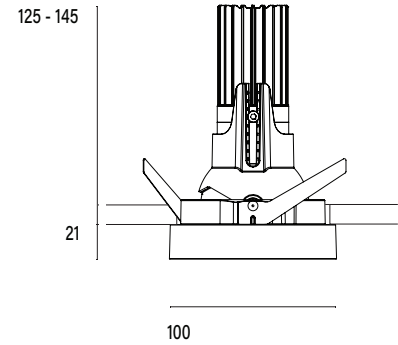

Accent 100 Recessed Type 2

Model

Code	100 10 0012 --,---
Installation	Recessed - Indoor/ Outdoor
Finish	Structured White/ Structured Black/ Custom
Material	Marine Grade Aluminium

Technical Data

Power (Luminaire)	12W		
Power (System)	14w		
Voltage	240V-AC		
Current	350mA		
Optics	Rotationally Symmetrical Direct 25°/ 40°/ 60°		
Colour Temperature	2700K	3000K	4000K
Luminous Flux (lm)	874/ 853/ 882	852/ 931/ 965	1044/ 1020/ 1049
TM30	Rf95 Rg103		
CRI	Ra97		
Lumen Maintenance	L90 B10 50000hrs		
Chromacity	<2 McAdam Step Ellipse		
Articulation	Directional		
Cut-Out	Ø92 x 150mm		
Ingress Protection	IP20		
Control Device	Control Excluded		
Class	III