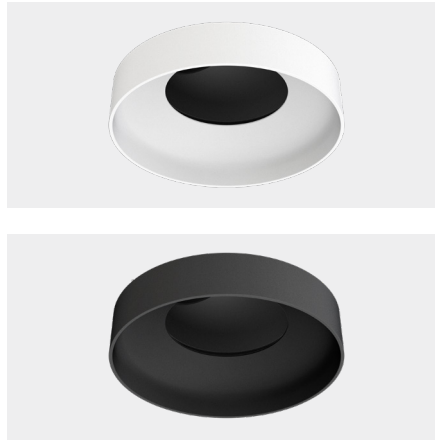

Accent 100 Recessed Type 1

Model

Code	100 10 0011 --,---
Installation	Recessed - Indoor/ Outdoor
Finish	Structured White/ Structured Black/ Custom
Material	Marine Grade Aluminium

Technical Data

Power (Luminaire)	6.8W		
Power (System)	8w		
Voltage	240V-AC		
Current	180mA		
Optics	Rotationally Symmetrical Direct 25°/ 40°/ 60°		
Colour Temperature	2700K	3000K	4000K
Luminous Flux (lm)	576/ 626/ 624	642/ 680/ 672	612/ 614/ 652
TM30	Rf95 Rg103		
CRI	Ra97		
Lumen Maintenance	L90 B10 50000hrs		
Chromacity	<2 McAdam Step Ellipse		
Articulation	Directional		
Cut-Out	Ø92 x 110mm		
Ingress Protection	IP20		
Control Device	Control Excluded		
Class	III		

Accent 100 Recessed Type 2

Model

Code	100 10 0012 --,---
Installation	Recessed - Indoor/ Outdoor
Finish	Structured White/ Structured Black/ Custom
Material	Marine Grade Aluminium

Technical Data

Power (Luminaire)	6W
Power (System)	7w
Voltage	240V-AC
Current	350mA
Optics	Rotationally Symmetrical Direct 25°/ 40°/ 60°
Colour Temperature	2700K - 1800K
TM30	Rf95 Rg103
CRI	Ra90
Lumen Maintenance	L90 B10 50000hrs
Chromacity	<2 McAdam Step Ellipse
Articulation	Directional
Cut-Out	Ø92 x 110mm
Ingress Protection	IP20
Control Device	Control Excluded
Class	III

Accent 100 Recessed Type 2

Model

Code	100 10 0012 --,---
Installation	Recessed - Indoor/ Outdoor
Finish	Structured White/ Structured Black/ Custom
Material	Marine Grade Aluminium

Technical Data

Power (Luminaire)	12W		
Power (System)	14w		
Voltage	240V-AC		
Current	350mA		
Optics	Rotationally Symmetrical Direct 25°/ 40°/ 60°		
Colour Temperature	2700K	3000K	4000K
Luminous Flux (lm)	874/ 853/ 882	852/ 931/ 965	1044/ 1020/ 1049
TM30	Rf95 Rg103		
CRI	Ra97		
Lumen Maintenance	L90 B10 50000hrs		
Chromacity	<2 McAdam Step Ellipse		
Articulation	Directional		
Cut-Out	Ø92 x 150mm		
Ingress Protection	IP20		
Control Device	Control Excluded		
Class	III		