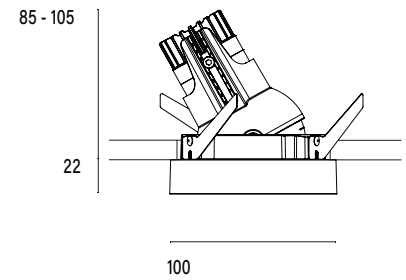

Accent 100 Recessed Type 2

Model

Code	100 10 0012 --,---
Installation	Recessed - Indoor/ Outdoor
Finish	Structured White/ Structured Black/ Custom
Material	Marine Grade Aluminium

Technical Data

Power (Luminaire)	6.8W		
Power (System)	8w		
Voltage	240V-AC		
Current	180mA		
Optics	Rotationally Symmetrical Direct 25°/ 40°/ 60°		
Colour Temperature	2700K	3000K	4000K
Luminous Flux (lm)	576/ 626/ 624	642/ 680/ 672	612/ 614/ 652
TM30	Rf95 Rg103		
CRI	Ra97		
Lumen Maintenance	L90 B10 50000hrs		
Chromacity	<2 McAdam Step Ellipse		
Articulation	Directional		
Cut-Out	Ø92 x 110mm		
Ingress Protection	IP20		
Control Device	Control Excluded		
Class	III