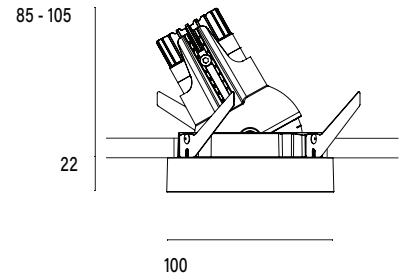

Accent 100 Recessed Type 2

Model

Code	100 10 0012 --,---
Installation	Recessed - Indoor/ Outdoor
Finish	Structured White/ Structured Black/ Custom
Material	Marine Grade Aluminium

Technical Data

Power (Luminaire)	6W
Power (System)	7w
Voltage	240V-AC
Current	350mA
Optics	Rotationally Symmetrical Direct 25°/ 40°/ 60°
Colour Temperature	2700K - 1800K
TM30	Rf95 Rg103
CRI	Ra90
Lumen Maintenance	L90 B10 50000hrs
Chromacity	<2 McAdam Step Ellipse
Articulation	Directional
Cut-Out	Ø92 x 110mm
Ingress Protection	IP20
Control Device	Control Excluded
Class	III