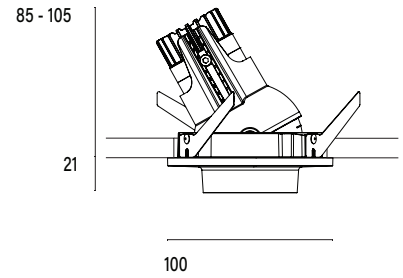

Accent 100 Recessed Type 3

Model

Code	100 10 0013 --,---
Installation	Recessed - Indoor/ Outdoor
Finish	Structured White/ Structured Black/ Custom
Material	Marine Grade Aluminium

Technical Data

Power (Luminaire)	6.8W		
Power (System)	8w		
Voltage	240V-AC		
Current	180mA		
Optics	Rotationally Symmetrical Direct 25°/ 40°/ 60°		
Colour Temperature	2700K	3000K	4000K
Luminous Flux (lm)	576/ 626/ 624	642/ 680/ 672	612/ 614/ 652
TM30	Rf95 Rg103		
CRI	Ra97		
Lumen Maintenance	L90 B10 50000hrs		
Chromacity	<2 McAdam Step Ellipse		
Articulation	Directional		
Cut-Out	Ø92 x 110mm		
Ingress Protection	IP20		
Control Device	Control Excluded		
Class	III