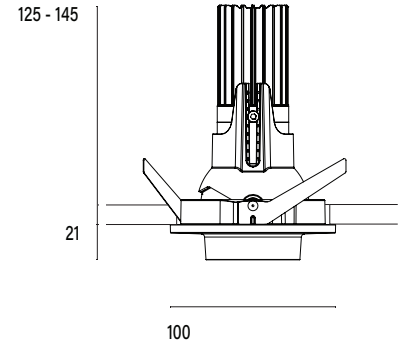

Accent 100 Recessed Type 3

Model

Code	100 10 0011 --,---
Installation	Recessed - Indoor/ Outdoor
Finish	Structured White/ Structured Black/ Custom
Material	Marine Grade Aluminium

Technical Data

Power (Luminaire)	12W		
Power (System)	14w		
Voltage	240V-AC		
Current	350mA		
Optics	Rotationally Symmetrical Direct 25°/ 40°/ 60°		
Colour Temperature	2700K	3000K	4000K
Luminous Flux (lm)	874/ 853/ 882	852/ 931/ 965	1044/ 1020/ 1049
TM30	Rf95 Rg103		
CRI	Ra97		
Lumen Maintenance	L90 B10 50000hrs		
Chromacity	<2 McAdam Step Ellipse		
Articulation	Directional		
Cut-Out	Ø92 x 150mm		
Ingress Protection	IP20		
Control Device	Control Excluded		
Class	III