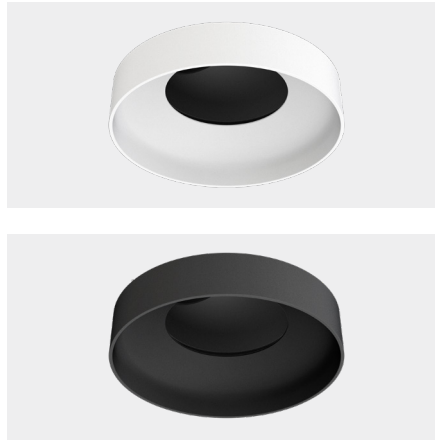

Accent 100 Recessed Type 2

Model

Code	100 10 0012 --,---
Installation	Recessed - Indoor/ Outdoor
Finish	Structured White/ Structured Black/ Custom
Material	Marine Grade Aluminium

Technical Data

Power (Luminaire)	6.8W		
Power (System)	8w		
Voltage	240V-AC		
Current	180mA		
Optics	Rotationally Symmetrical Direct 25°/ 40°/ 60°		
Colour Temperature	2700K	3000K	4000K
Luminous Flux (lm)	576/ 626/ 624	642/ 680/ 672	612/ 614/ 652
TM30	Rf95 Rg103		
CRI	Ra97		
Lumen Maintenance	L90 B10 50000hrs		
Chromacity	<2 McAdam Step Ellipse		
Articulation	Directional		
Cut-Out	Ø92 x 110mm		
Ingress Protection	IP20		
Control Device	Control Excluded		
Class	III