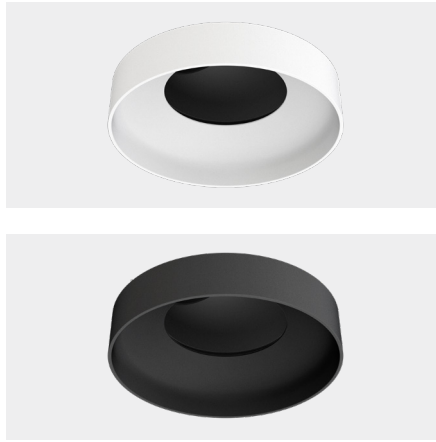

Accent 100 Recessed Type 2

Model

Code	100 10 0012 --,---
Installation	Recessed - Indoor/ Outdoor
Finish	Structured White/ Structured Black/ Custom
Material	Marine Grade Aluminium

Technical Data

Power (Luminaire)	6W
Power (System)	7w
Voltage	240V-AC
Current	350mA
Optics	Rotationally Symmetrical Direct 25°/ 40°/ 60°
Colour Temperature	2700K - 1800K
TM30	Rf95 Rg103
CRI	Ra90
Lumen Maintenance	L90 B10 50000hrs
Chromacity	<2 McAdam Step Ellipse
Articulation	Directional
Cut-Out	Ø92 x 110mm
Ingress Protection	IP20
Control Device	Control Excluded
Class	III