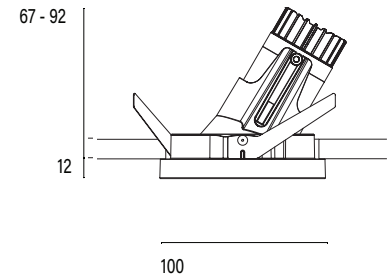

Accent 100 Recessed Type 1

Model

Code	100 10 0021 --,---
Installation	Recessed - Indoor/ Outdoor
Finish	Structured White/ Structured Black/ Custom
Material	Marine Grade Aluminium

Technical Data

Power (Luminaire)	6.8W		
Power (System)	8w		
Voltage	240V-AC		
Current	180mA		
Optics	Rotationally Symmetrical Direct 25°/ 40°/ 60°		
Colour Temperature	2700K	3000K	4000K
Luminous Flux (lm)	576/ 626/ 624	642/ 680/ 672	612/ 614/ 652
TM30	Rf95 Rg103		
CRI	Ra97		
Lumen Maintenance	L90 B10 50000hrs		
Chromacity	<2 McAdam Step Ellipse		
Articulation	Asymmetrical		
Cut-Out	Ø92 x 95mm		
Ingress Protection	IP20		
Control Device	Control Excluded		
Class	III		

Accent 100 Recessed Type 1

Model

Code	100 10 0021 --,---
Installation	Recessed - Indoor/ Outdoor
Finish	Structured White/ Structured Black/ Custom
Material	Marine Grade Aluminium

Technical Data

Power (Luminaire)	6W
Power (System)	7w
Voltage	240V-AC
Current	350mA
Optics	Rotationally Symmetrical Direct 25°/ 40°/ 60°
Colour Temperature	2700K - 1800K
TM30	Rf95 Rg103
CRI	Ra90
Lumen Maintenance	L90 B10 50000hrs
Chromacity	<2 McAdam Step Ellipse
Articulation	Asymmetrical
Cut-Out	Ø92 x 95mm
Ingress Protection	IP20
Control Device	Control Excluded
Class	III