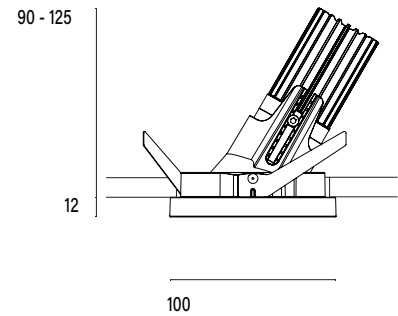

Accent 100 Recessed Type 1

Model

Code	100 10 0021 --,---
Installation	Recessed - Indoor/ Outdoor
Finish	Structured White/ Structured Black/ Custom
Material	Marine Grade Aluminium

Technical Data

Power (Luminaire)	12W		
Power (System)	14w		
Voltage	240V-AC		
Current	350mA		
Optics	Rotationally Symmetrical Direct 25°/ 40°/ 60°		
Colour Temperature	2700K	3000K	4000K
Luminous Flux (lm)	874/ 853/ 882	852/ 931/ 965	1044/ 1020/ 1049
TM30	Rf95 Rg103		
CRI	Ra97		
Lumen Maintenance	L90 B10 50000hrs		
Chromacity	<2 McAdam Step Ellipse		
Articulation	Asymmetrical		
Cut-Out	Ø92 x 130mm		
Ingress Protection	IP20		
Control Device	Control Excluded		
Class	III