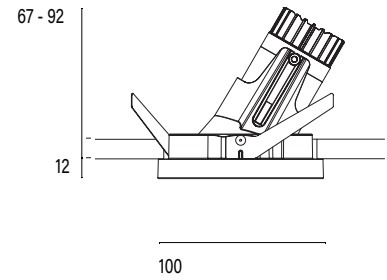

Accent 100 Recessed Type 1

Model

Code	100 10 0021 --,---
Installation	Recessed - Indoor/ Outdoor
Finish	Structured White/ Structured Black/ Custom
Material	Marine Grade Aluminium

Technical Data

Power (Luminaire)	6.8W		
Power (System)	8w		
Voltage	240V-AC		
Current	180mA		
Optics	Rotationally Symmetrical Direct 25°/ 40°/ 60°		
Colour Temperature	2700K	3000K	4000K
Luminous Flux (lm)	576/ 626/ 624	642/ 680/ 672	612/ 614/ 652
TM30	Rf95 Rg103		
CRI	Ra97		
Lumen Maintenance	L90 B10 50000hrs		
Chromacity	<2 McAdam Step Ellipse		
Articulation	Asymmetrical		
Cut-Out	Ø92 x 95mm		
Ingress Protection	IP20		
Control Device	Control Excluded		
Class	III		

Accent 100 Recessed Type 1

Model

Code	100 10 0021 --,---
Installation	Recessed - Indoor/ Outdoor
Finish	Structured White/ Structured Black/ Custom
Material	Marine Grade Aluminium

Technical Data

Power (Luminaire)	6W
Power (System)	7w
Voltage	240V-AC
Current	350mA
Optics	Rotationally Symmetrical Direct 25°/ 40°/ 60°
Colour Temperature	2700K - 1800K
TM30	Rf95 Rg103
CRI	Ra90
Lumen Maintenance	L90 B10 50000hrs
Chromacity	<2 McAdam Step Ellipse
Articulation	Asymmetrical
Cut-Out	Ø92 x 95mm
Ingress Protection	IP20
Control Device	Control Excluded
Class	III