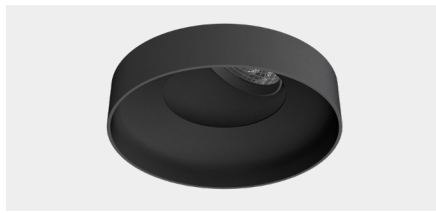

Accent 100 Recessed Type 2

Model

Code	100 10 0022 --,---
Installation	Recessed - Indoor/ Outdoor
Finish	Structured White/ Structured Black/ Custom
Material	Marine Grade Aluminium

Technical Data

Power (Luminaire)	6.8W		
Power (System)	8w		
Voltage	240V-AC		
Current	180mA		
Optics	Rotationally Symmetrical Direct 25°/ 40°/ 60°		
Colour Temperature	2700K	3000K	4000K
Luminous Flux (lm)	576/ 626/ 624	642/ 680/ 672	612/ 614/ 652
TM30	Rf95 Rg103		
CRI	Ra97		
Lumen Maintenance	L90 B10 50000hrs		
Chromacity	<2 McAdam Step Ellipse		
Articulation	Asymmetrical		
Cut-Out	Ø92 x 95mm		
Ingress Protection	IP20		
Control Device	Control Excluded		
Class	III