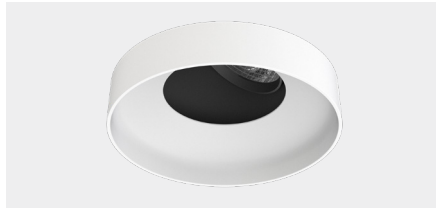

Accent 100 Recessed Type 2

Model

Code	100 10 0022 --,---
Installation	Recessed - Indoor/ Outdoor
Finish	Structured White/ Structured Black/ Custom
Material	Marine Grade Aluminium

Technical Data

Power (Luminaire)	12W		
Power (System)	14w		
Voltage	240V-AC		
Current	350mA		
Optics	Rotationally Symmetrical Direct 25°/ 40°/ 60°		
Colour Temperature	2700K	3000K	4000K
Luminous Flux (lm)	874/ 853/ 882	852/ 931/ 965	1044/ 1020/ 1049
TM30	Rf95 Rg103		
CRI	Ra97		
Lumen Maintenance	L90 B10 50000hrs		
Chromacity	<2 McAdam Step Ellipse		
Articulation	Asymmetrical		
Cut-Out	Ø92 x 130mm		
Ingress Protection	IP20		
Control Device	Control Excluded		
Class	III