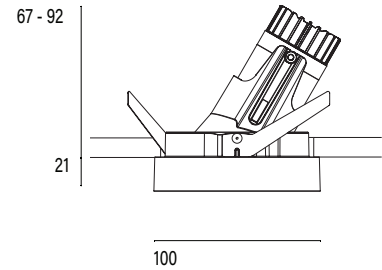

Accent 100 Recessed Type 2

Model

Code	100 10 0022 --,---
Installation	Recessed - Indoor/ Outdoor
Finish	Structured White/ Structured Black/ Custom
Material	Marine Grade Aluminium

Technical Data

Power (Luminaire)	6W
Power (System)	7w
Voltage	240V-AC
Current	350mA
Optics	Rotationally Symmetrical Direct 25°/ 40°/ 60°
Colour Temperature	2700K - 1800K
TM30	Rf95 Rg103
CRI	Ra90
Lumen Maintenance	L90 B10 50000hrs
Chromacity	<2 McAdam Step Ellipse
Articulation	Asymmetrical
Cut-Out	Ø92 x 95mm
Ingress Protection	IP20
Control Device	Control Excluded
Class	III