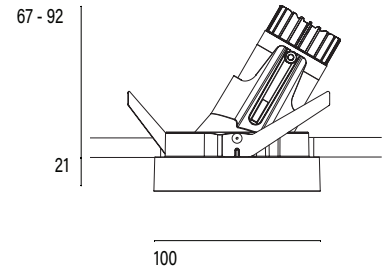

Accent 100 Recessed Type 2

Model

Code	100 10 0022 --,---
Installation	Recessed - Indoor/ Outdoor
Finish	Structured White/ Structured Black/ Custom
Material	Marine Grade Aluminium

Technical Data

Power (Luminaire)	6.8W		
Power (System)	8w		
Voltage	240V-AC		
Current	180mA		
Optics	Rotationally Symmetrical Direct 25°/ 40°/ 60°		
Colour Temperature	2700K	3000K	4000K
Luminous Flux (lm)	576/ 626/ 624	642/ 680/ 672	612/ 614/ 652
TM30	Rf95 Rg103		
CRI	Ra97		
Lumen Maintenance	L90 B10 50000hrs		
Chromacity	<2 McAdam Step Ellipse		
Articulation	Asymmetrical		
Cut-Out	Ø92 x 95mm		
Ingress Protection	IP20		
Control Device	Control Excluded		
Class	III