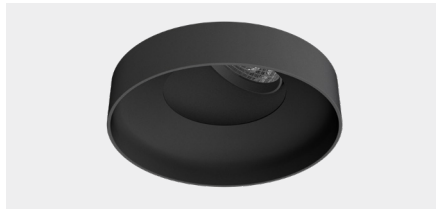

Accent 100 Recessed Type 2

Model

Code	100 10 0022 --,---
Installation	Recessed - Indoor/ Outdoor
Finish	Structured White/ Structured Black/ Custom
Material	Marine Grade Aluminium

Technical Data

Power (Luminaire)	6W
Power (System)	7w
Voltage	240V-AC
Current	350mA
Optics	Rotationally Symmetrical Direct 25°/ 40°/ 60°
Colour Temperature	2700K - 1800K
TM30	Rf95 Rg103
CRI	Ra90
Lumen Maintenance	L90 B10 50000hrs
Chromacity	<2 McAdam Step Ellipse
Articulation	Asymmetrical
Cut-Out	Ø92 x 95mm
Ingress Protection	IP20
Control Device	Control Excluded
Class	III