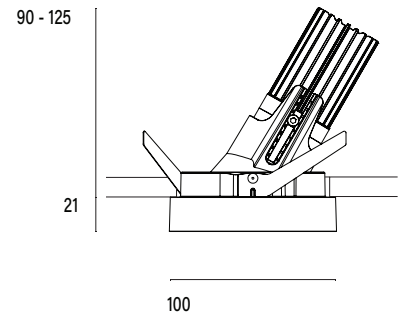

Accent 100 Recessed Type 2

Model

Code	100 10 0022 --,---
Installation	Recessed - Indoor/ Outdoor
Finish	Structured White/ Structured Black/ Custom
Material	Marine Grade Aluminium

Technical Data

Power (Luminaire)	12W		
Power (System)	14w		
Voltage	240V-AC		
Current	350mA		
Optics	Rotationally Symmetrical Direct 25°/ 40°/ 60°		
Colour Temperature	2700K	3000K	4000K
Luminous Flux (lm)	874/ 853/ 882	852/ 931/ 965	1044/ 1020/ 1049
TM30	Rf95 Rg103		
CRI	Ra97		
Lumen Maintenance	L90 B10 50000hrs		
Chromacity	<2 McAdam Step Ellipse		
Articulation	Asymmetrical		
Cut-Out	Ø92 x 130mm		
Ingress Protection	IP20		
Control Device	Control Excluded		
Class	III