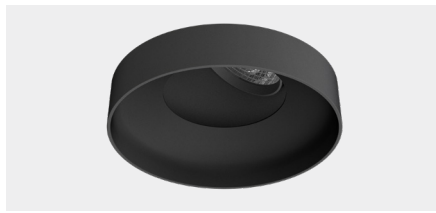

Accent 100 Recessed Type 2

Model

Code	100 10 0022 --,---
Installation	Recessed - Indoor/ Outdoor
Finish	Structured White/ Structured Black/ Custom
Material	Marine Grade Aluminium

Technical Data

Power (Luminaire)	12W		
Power (System)	14w		
Voltage	240V-AC		
Current	350mA		
Optics	Rotationally Symmetrical Direct 25°/ 40°/ 60°		
Colour Temperature	2700K	3000K	4000K
Luminous Flux (lm)	874/ 853/ 882	852/ 931/ 965	1044/ 1020/ 1049
TM30	Rf95 Rg103		
CRI	Ra97		
Lumen Maintenance	L90 B10 50000hrs		
Chromacity	<2 McAdam Step Ellipse		
Articulation	Asymmetrical		
Cut-Out	Ø92 x 130mm		
Ingress Protection	IP20		
Control Device	Control Excluded		
Class	III