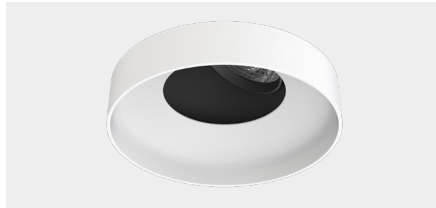

Accent 100 Recessed Type 2

Model

Code	100 10 0022 --,---
Installation	Recessed - Indoor/ Outdoor
Finish	Structured White/ Structured Black/ Custom
Material	Marine Grade Aluminium

Technical Data

Power (Luminaire)	6.8W		
Power (System)	8w		
Voltage	240V-AC		
Current	180mA		
Optics	Rotationally Symmetrical Direct 25°/ 40°/ 60°		
Colour Temperature	2700K	3000K	4000K
Luminous Flux (lm)	576/ 626/ 624	642/ 680/ 672	612/ 614/ 652
TM30	Rf95 Rg103		
CRI	Ra97		
Lumen Maintenance	L90 B10 50000hrs		
Chromacity	<2 McAdam Step Ellipse		
Articulation	Asymmetrical		
Cut-Out	Ø92 x 95mm		
Ingress Protection	IP20		
Control Device	Control Excluded		
Class	III