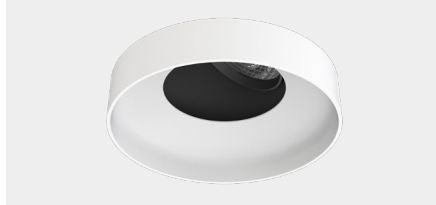

Accent 100 Recessed Type 2

Model

Code	100 10 0022 --,---
Installation	Recessed - Indoor/ Outdoor
Finish	Structured White/ Structured Black/ Custom
Material	Marine Grade Aluminium

Technical Data

Power (Luminaire)	6W
Power (System)	7w
Voltage	240V-AC
Current	350mA
Optics	Rotationally Symmetrical Direct 25°/ 40°/ 60°
Colour Temperature	2700K - 1800K
TM30	Rf95 Rg103
CRI	Ra90
Lumen Maintenance	L90 B10 50000hrs
Chromacity	<2 McAdam Step Ellipse
Articulation	Asymmetrical
Cut-Out	Ø92 x 95mm
Ingress Protection	IP20
Control Device	Control Excluded
Class	III